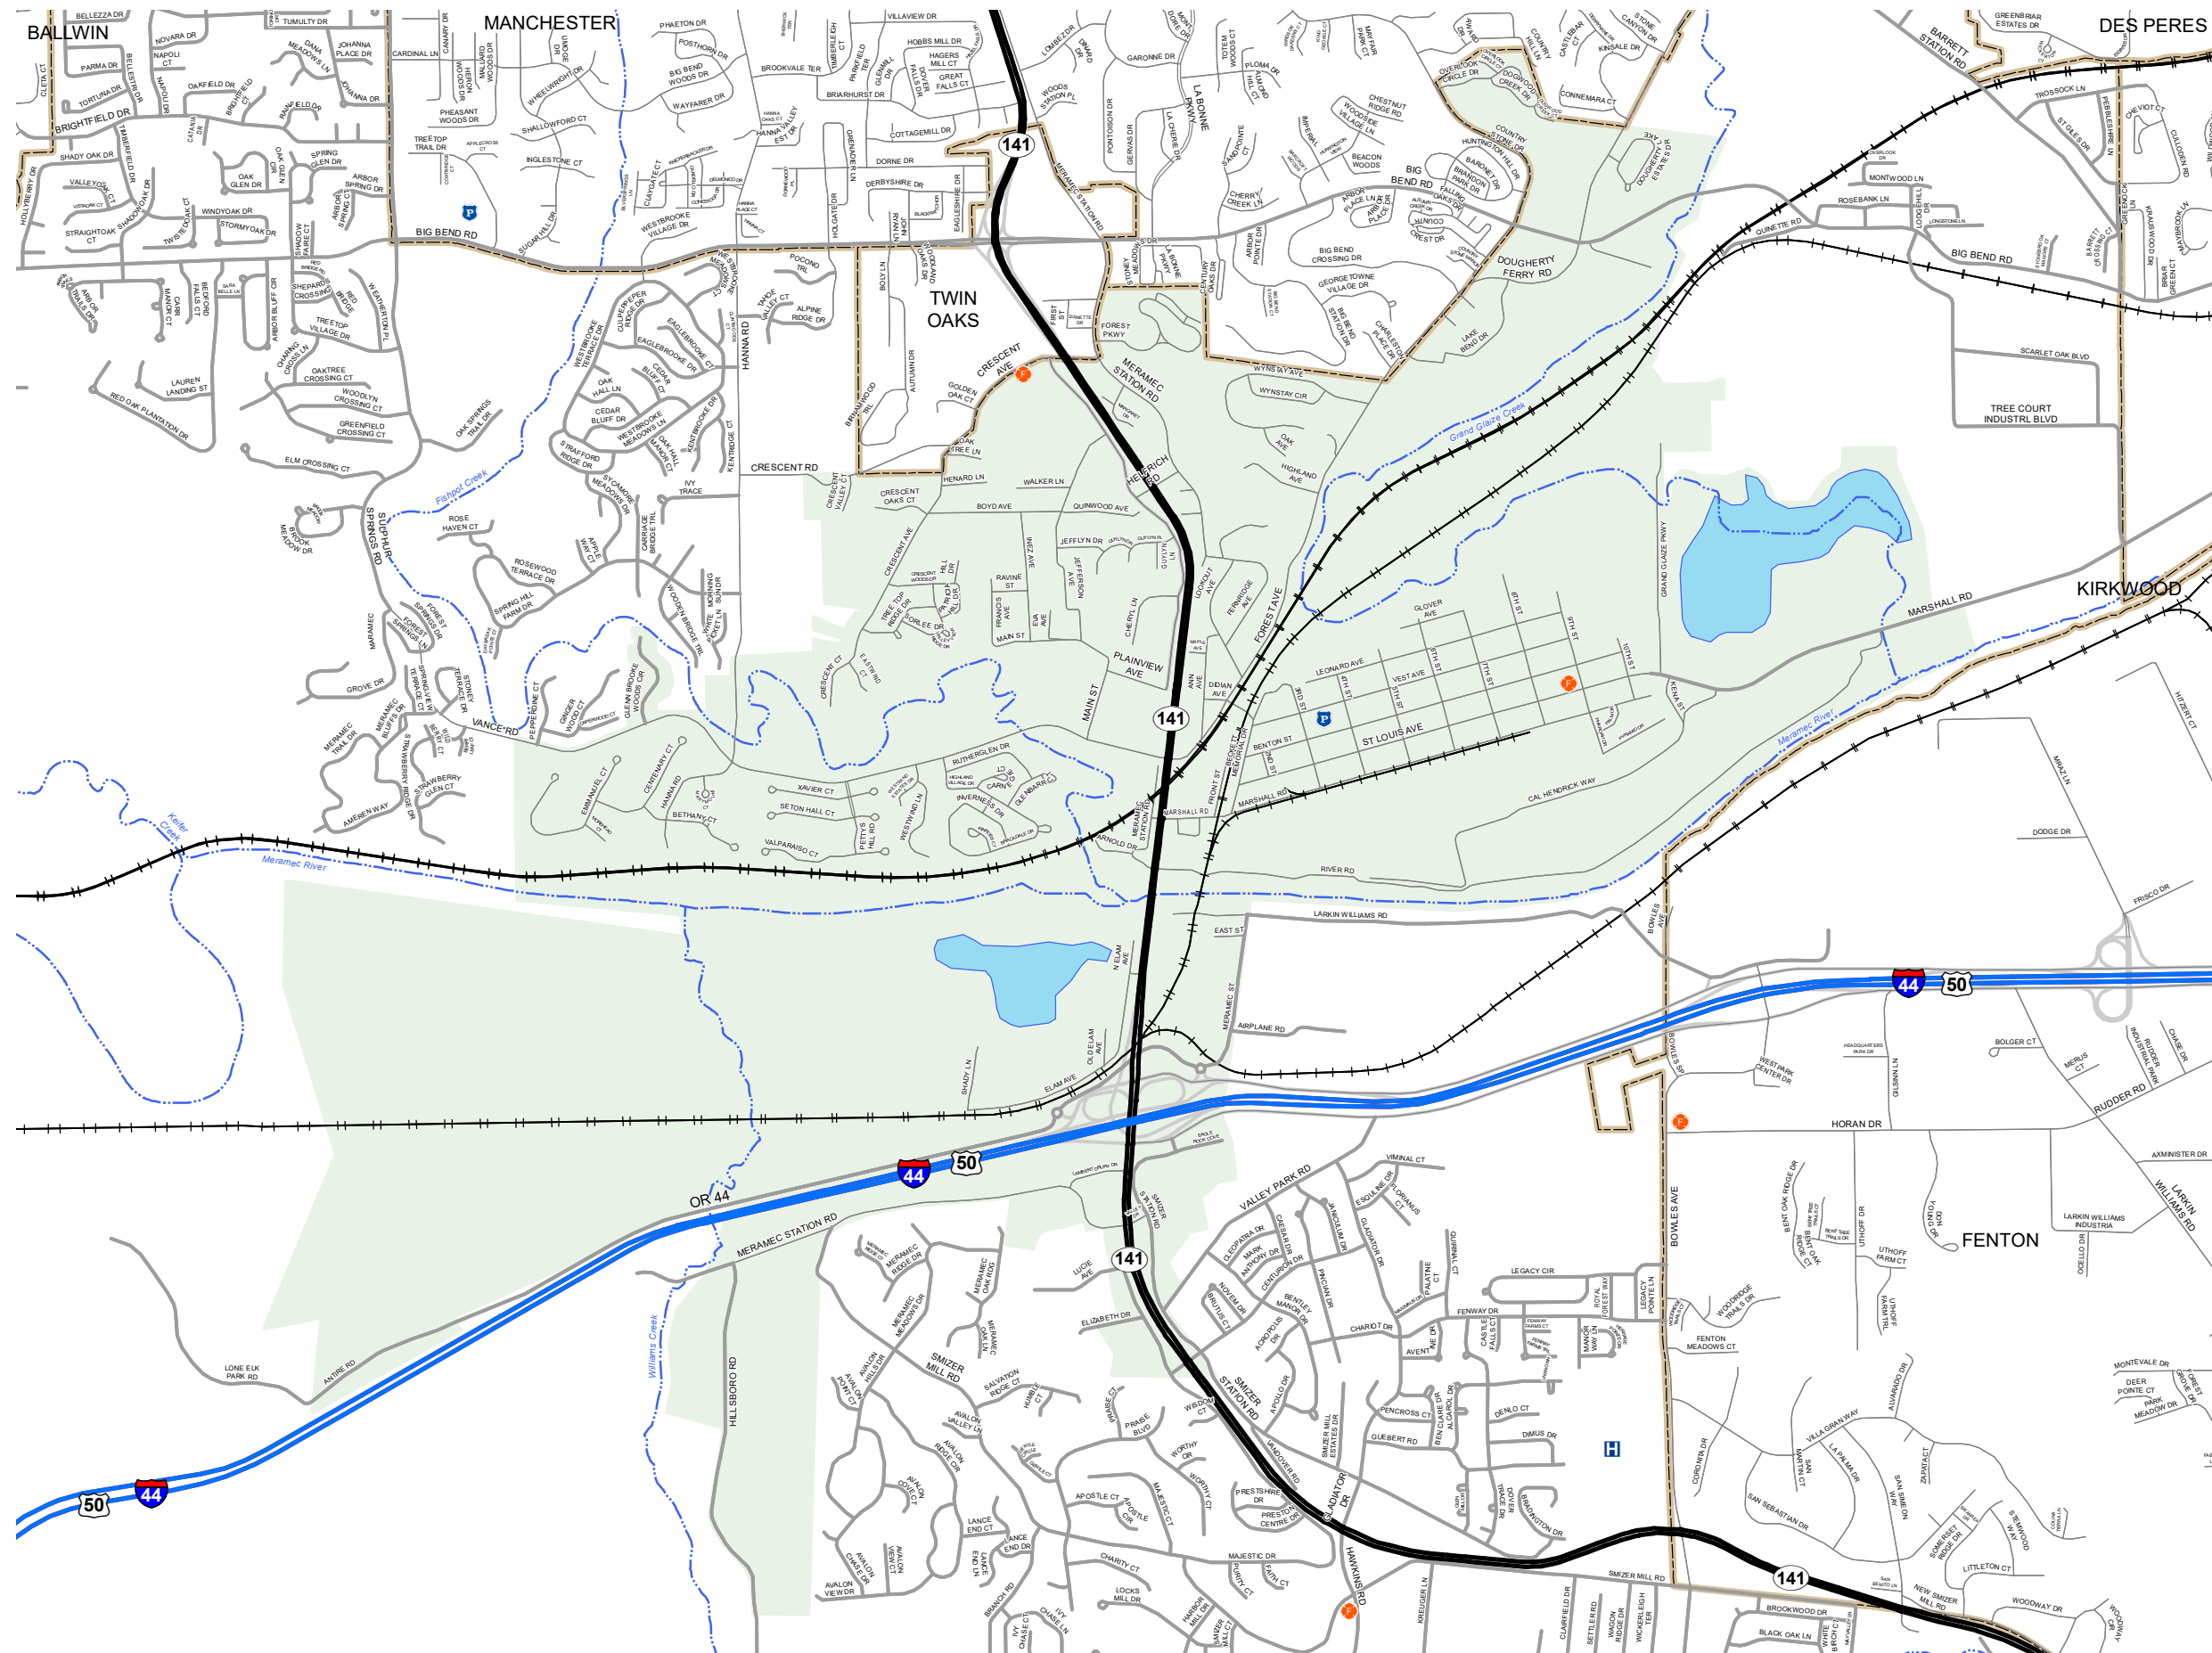

VALLEY PARK

ST. LOUIS COUNTY

MISSOURI

ST. LOUIS DISTRICT

2021

- Legend**
- Interstate
 - Interstate Loop
 - US Route
 - Business Route
 - Missouri Route
 - Letter Route
 - County Road
 - Railroad
 - City Street
 - Other Routes
 - River or Stream
 - Lake or Large River
 - City Limits
 - Surrounding City Limits
 - County Boundary
 - Metrolink Lines
 - Fire Department
 - Local Law Enforcement
 - MSHP Office
 - Missouri State Capitol
 - County Courthouse
 - Hospitals
 - Railroad
 - MoDOT Office
 - MoDOT Maintenance Building
 - Cemeteries
 - Public Airports
 - Amtrak Stations
 - Metrolink Stations