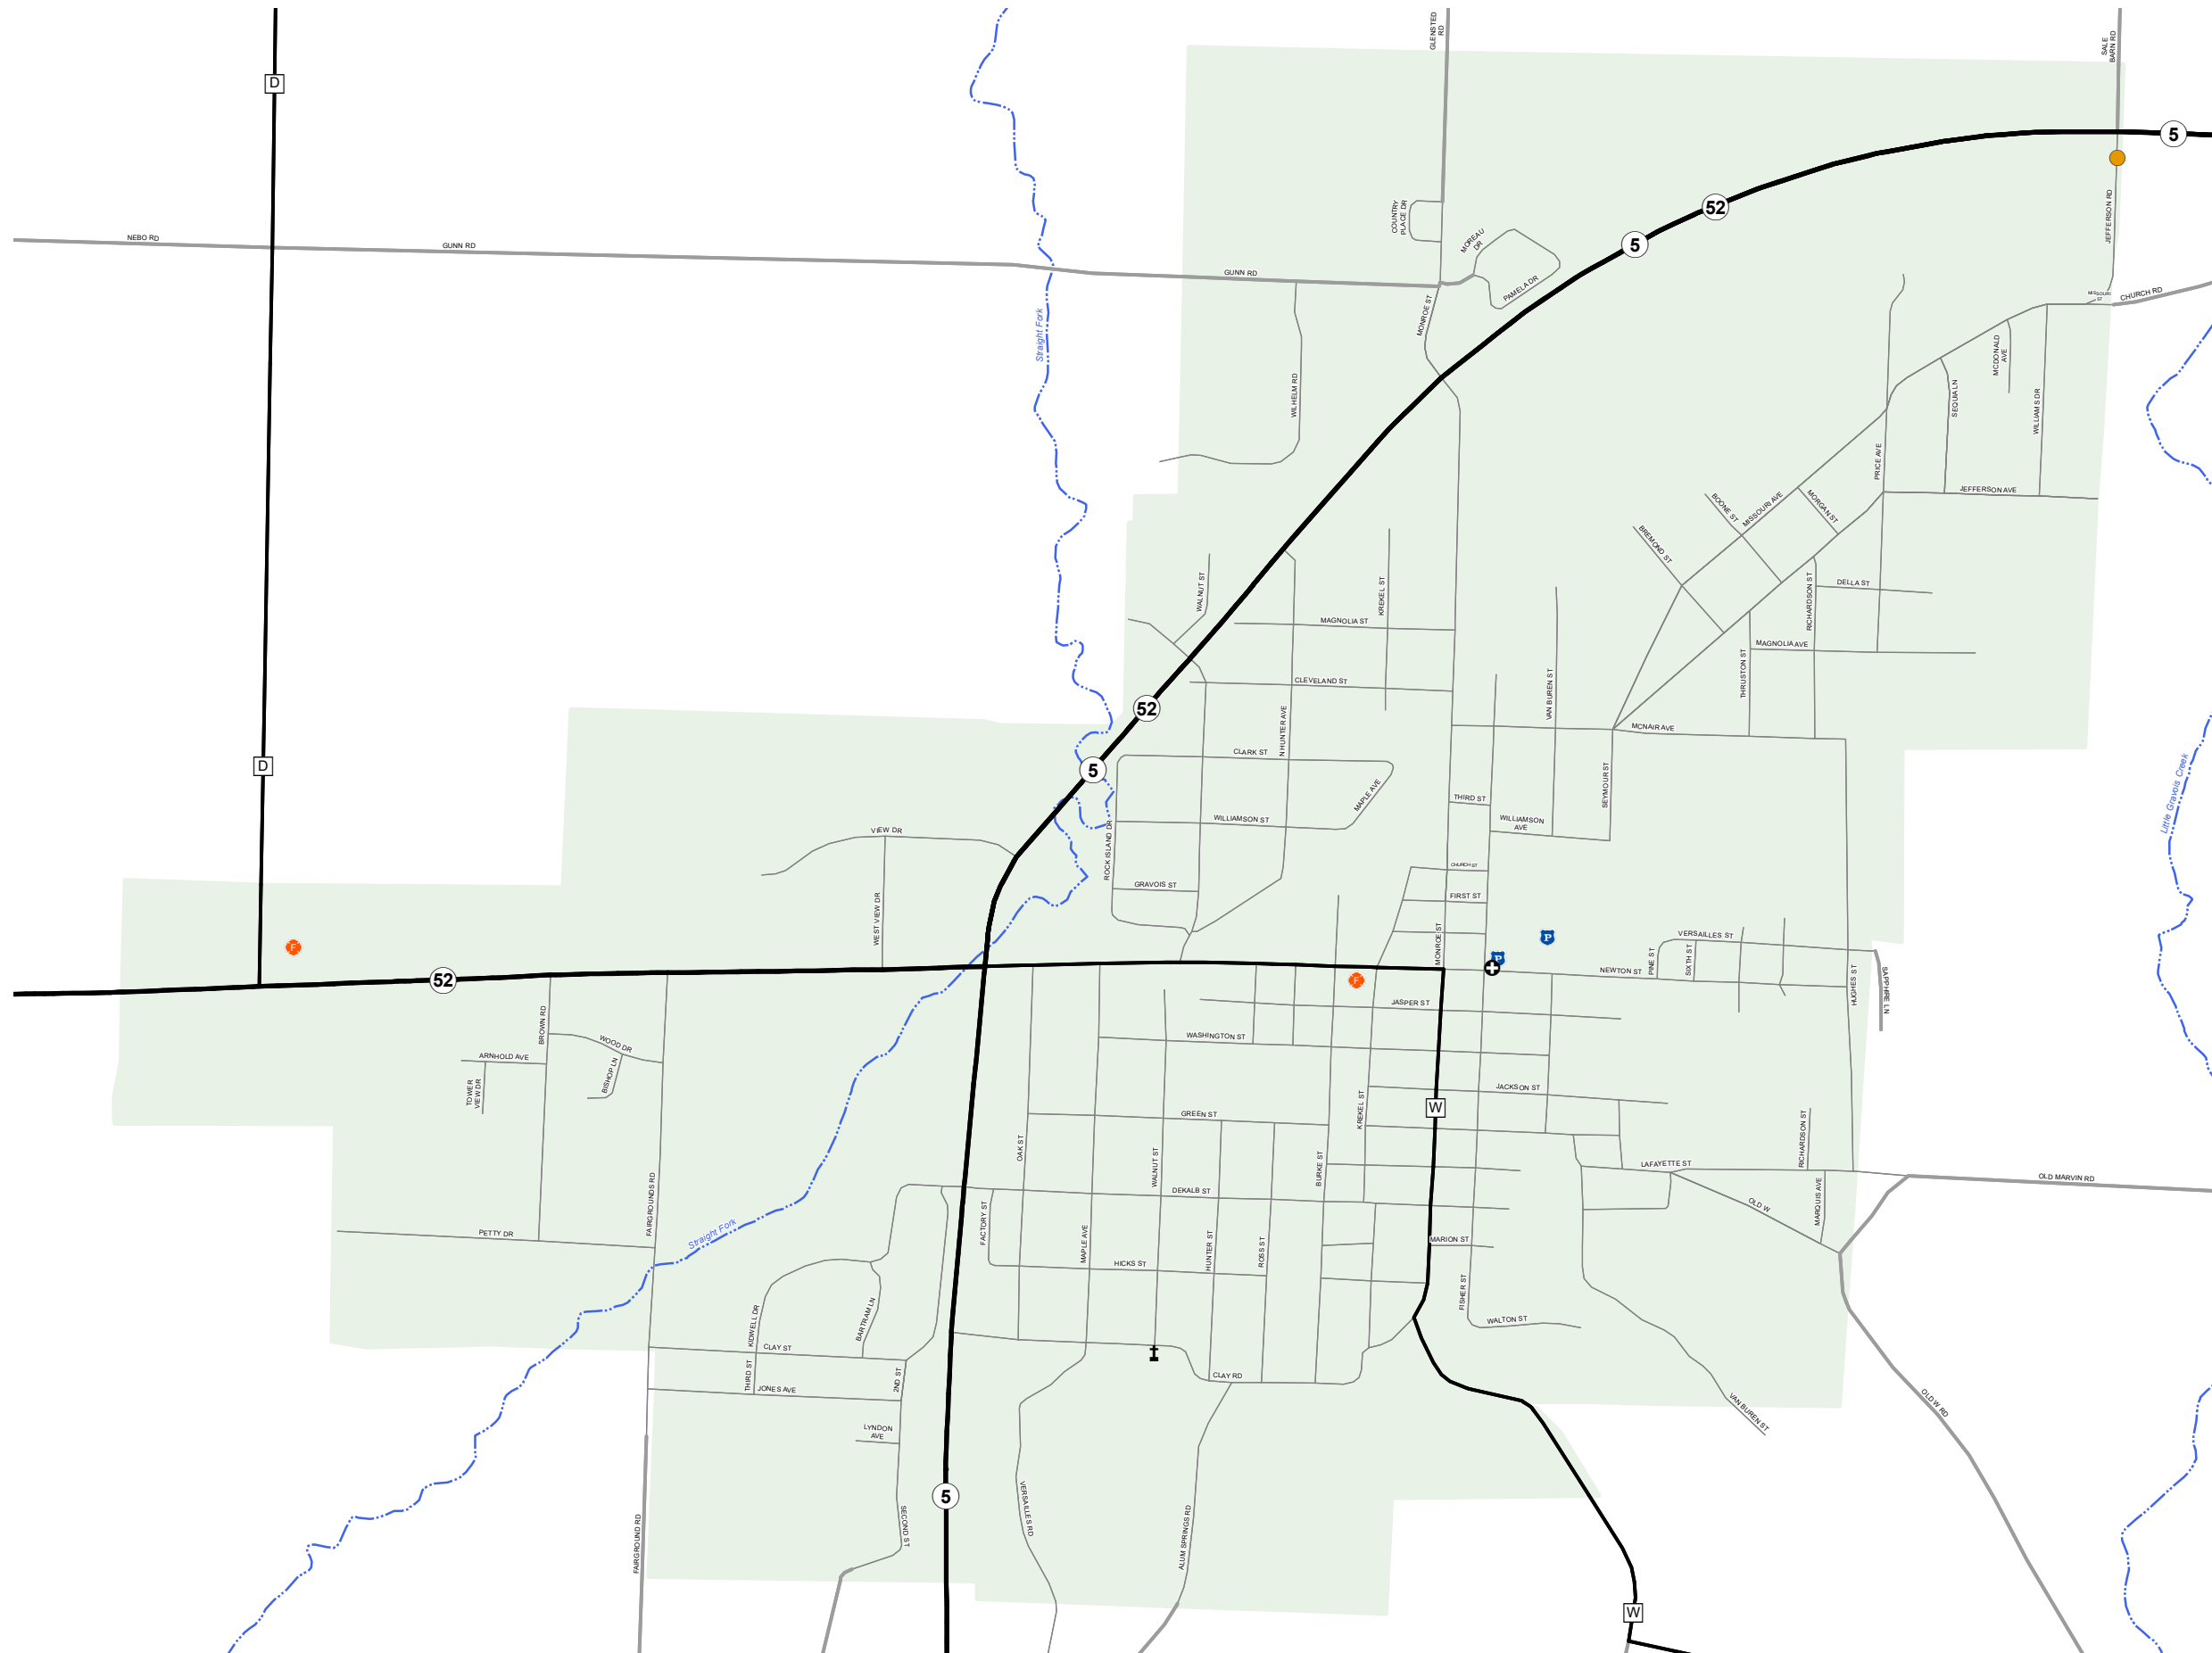

# VERSAILLES

MORGAN COUNTY

MISSOURI

CENTRAL DISTRICT

2021

### Legend

- Interstate
- Interstate Loop
- US Route
- Business Route
- Missouri Route
- Letter Route
- County Road
- Railroad
- City Street
- Other Routes
- River or Stream
- Lake or Large River
- City Limits
- Surrounding City Limits
- County Boundary
- Metrolink Lines
- Fire Department
- Local Law Enforcement
- MSHP Office
- Missouri State Capitol
- County Courthouse
- Hospitals
- MoDOT Office
- MoDOT Maintenance Building
- Cemeteries
- Public Airports
- Amtrak Stations
- Metrolink Stations