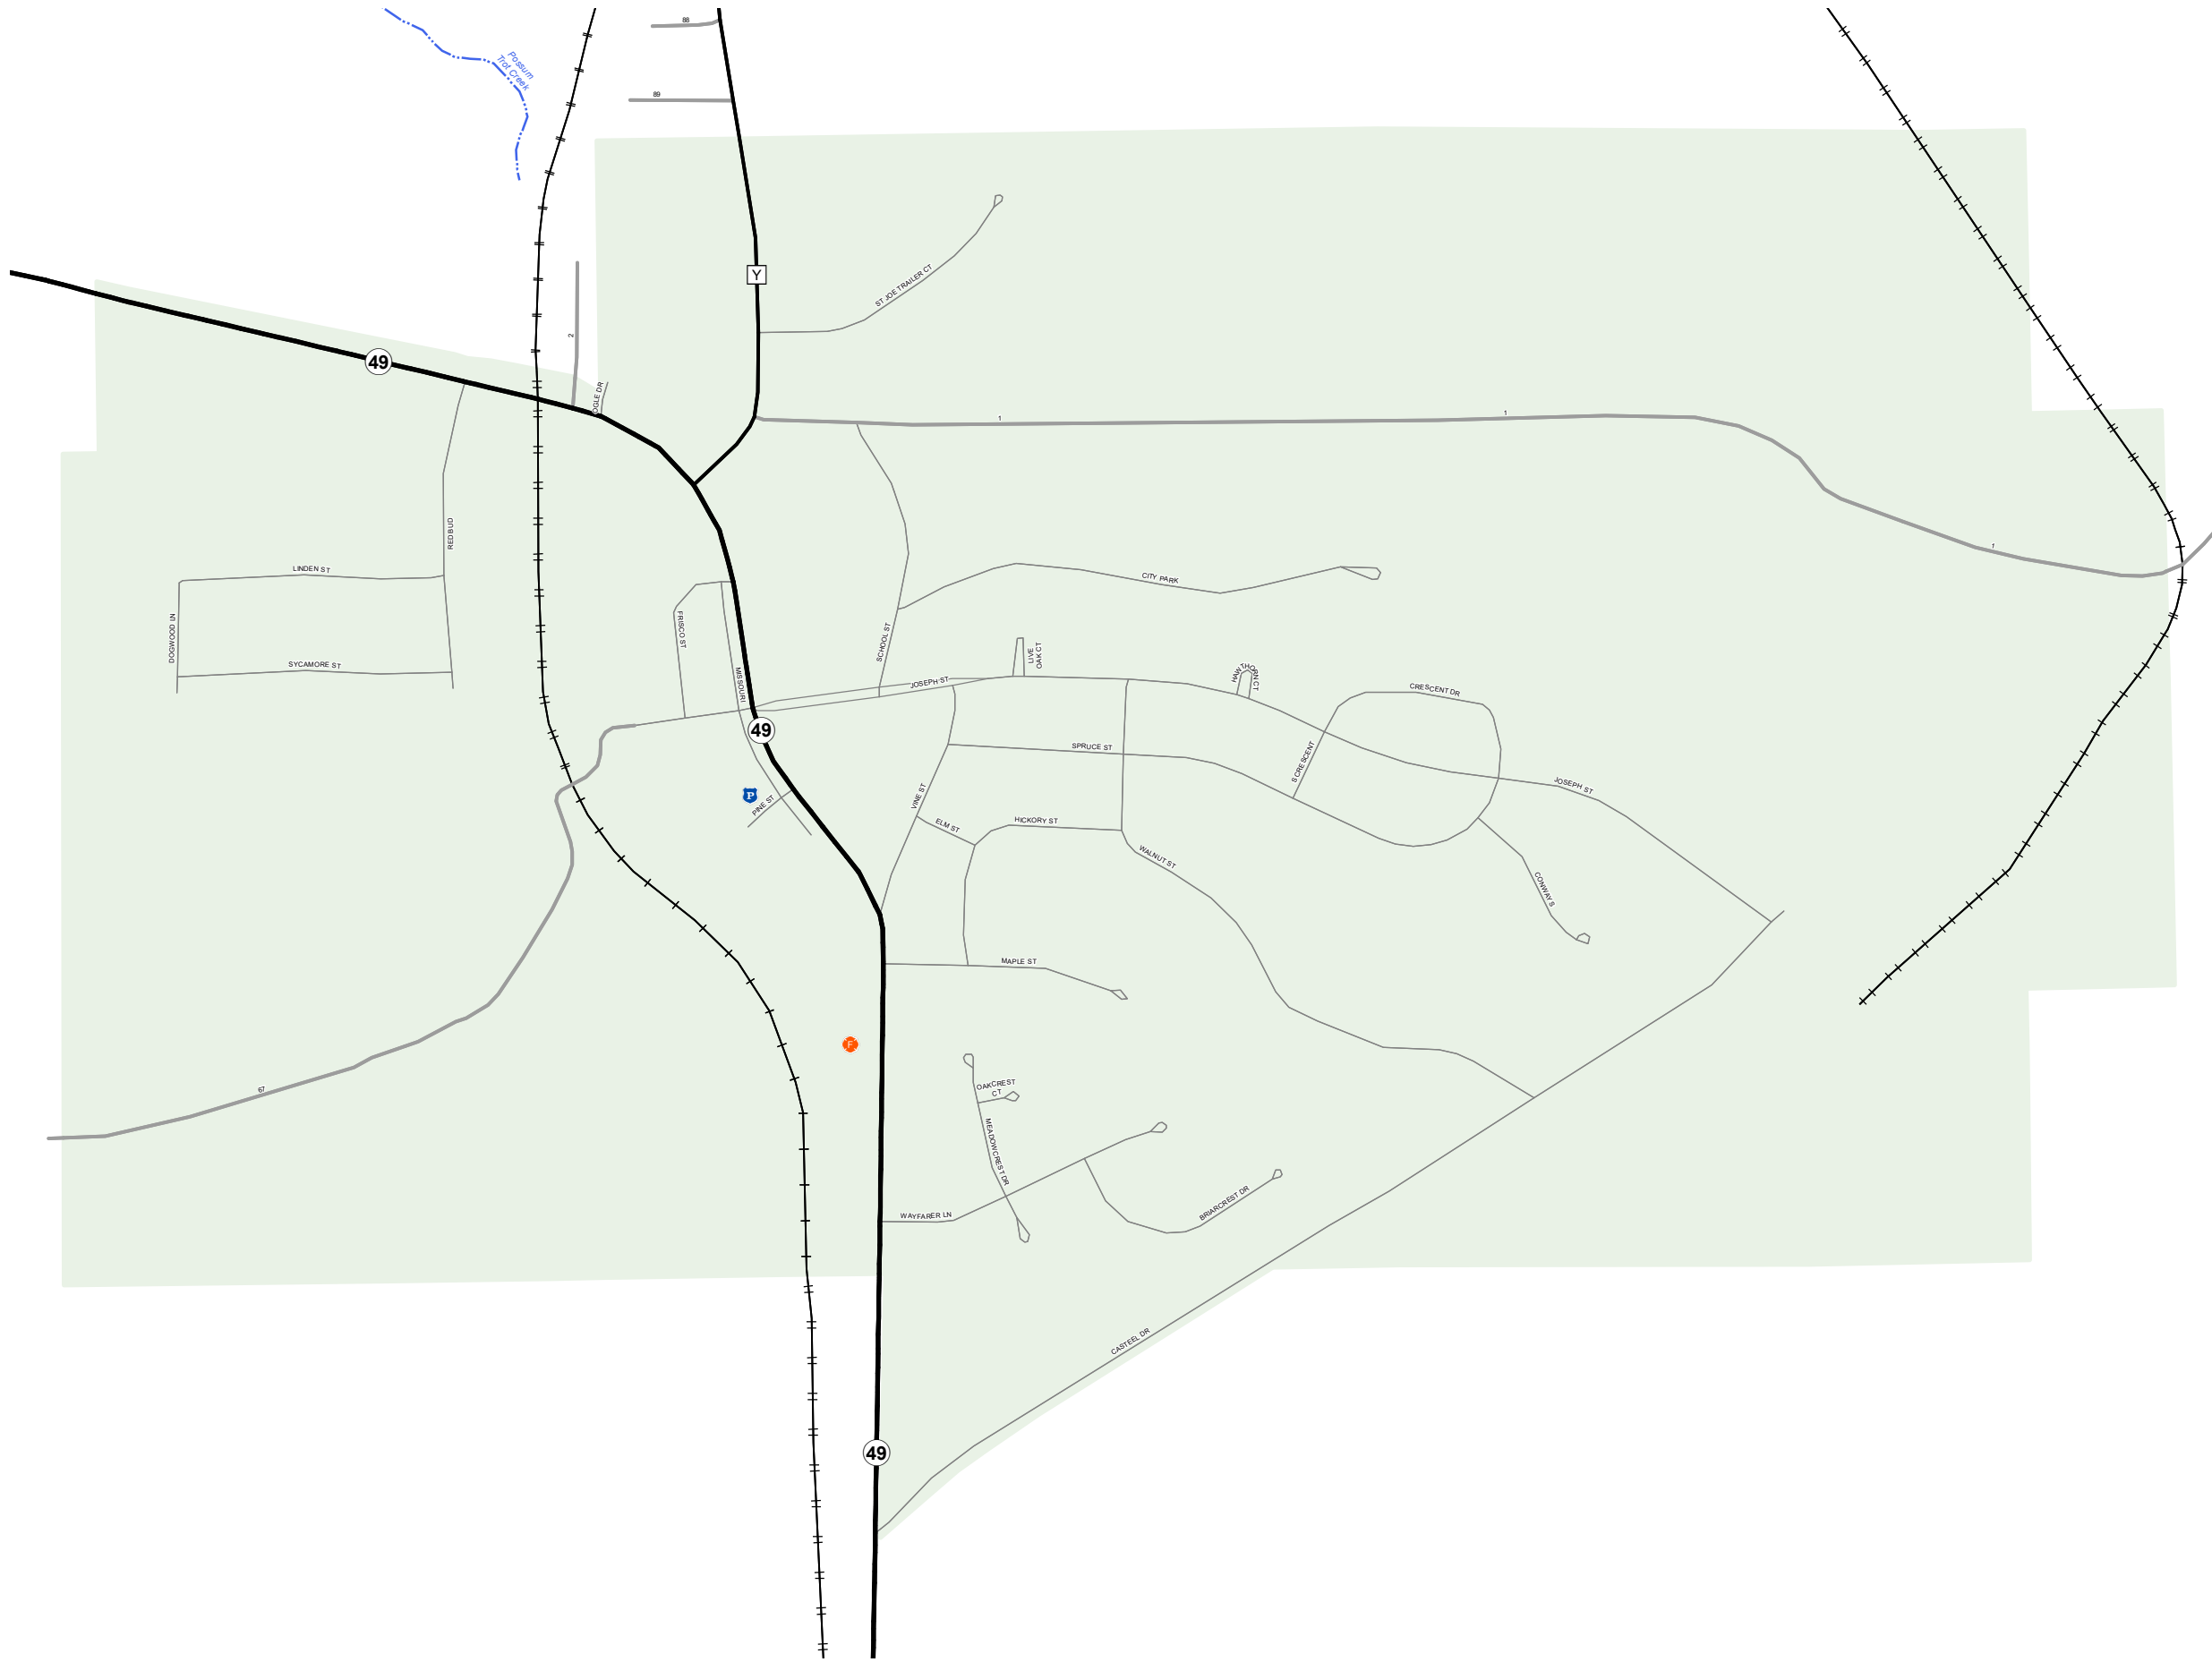

VIBURNUM

IRON COUNTY

MISSOURI

SOUTHEAST DISTRICT

2021

Legend

- Interstate
- Interstate Loop
- US Route
- Business Route
- Missouri Route
- Letter Route
- County Road
- Railroad
- City Street
- Other Routes
- River or Stream
- Lake or Large River
- City Limits
- Surrounding City Limits
- County Boundary
- Metrolink Lines
- Fire Department
- Local Law Enforcement
- MSHP Office
- Missouri State Capitol
- County Courthouse
- Hospitals
- MoDOT Office
- MoDOT Maintenance Building
- Cemeteries
- Public Airports
- Amtrak Stations
- Metrolink Stations