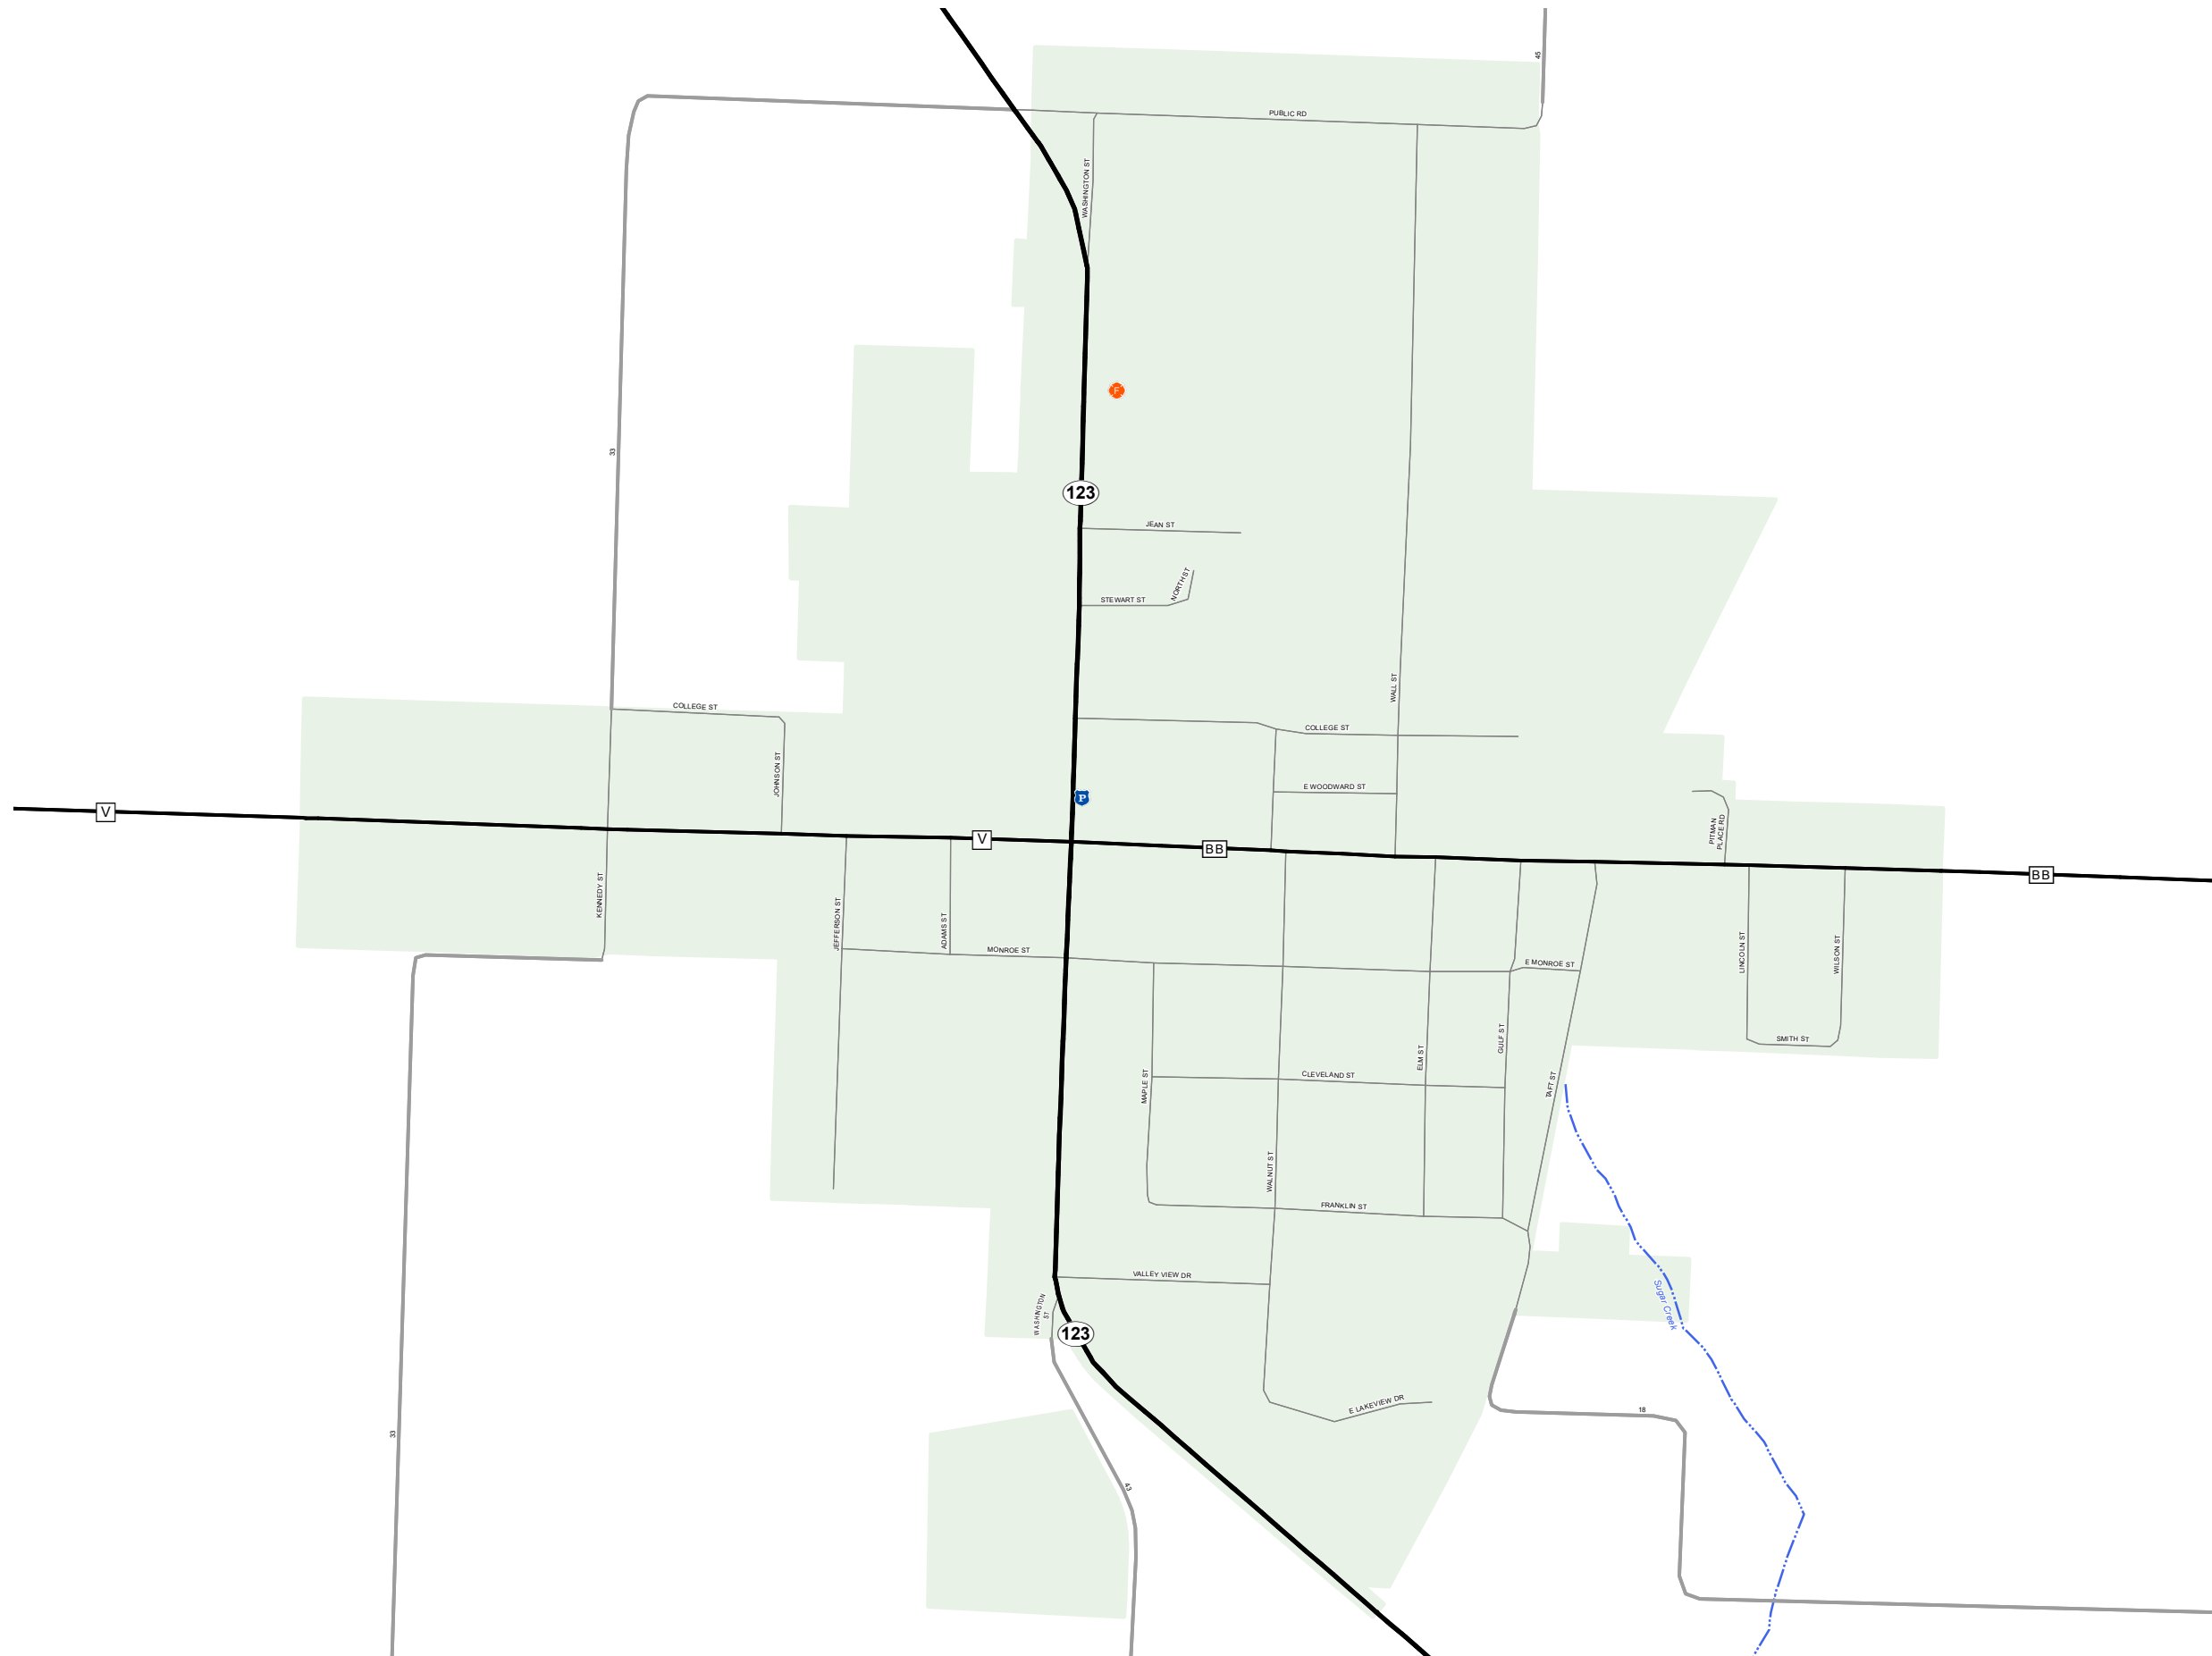

WALNUT GROVE

GREENE COUNTY

MISSOURI

SOUTHWEST DISTRICT

2021

Legend

- Interstate
- Interstate Loop
- US Route
- Business Route
- Missouri Route
- Letter Route
- County Road
- Railroad
- City Street
- Other Routes
- River or Stream
- Lake or Large River
- City Limits
- Surrounding City Limits
- County Boundary
- Metrolink Lines
- Fire Department
- Local Law Enforcement
- MSHP Office
- Missouri State Capitol
- County Courthouse
- Hospitals
- MoDOT Office
- MoDOT Maintenance Building
- Cemeteries
- Public Airports
- Amtrak Stations
- Metrolink Stations