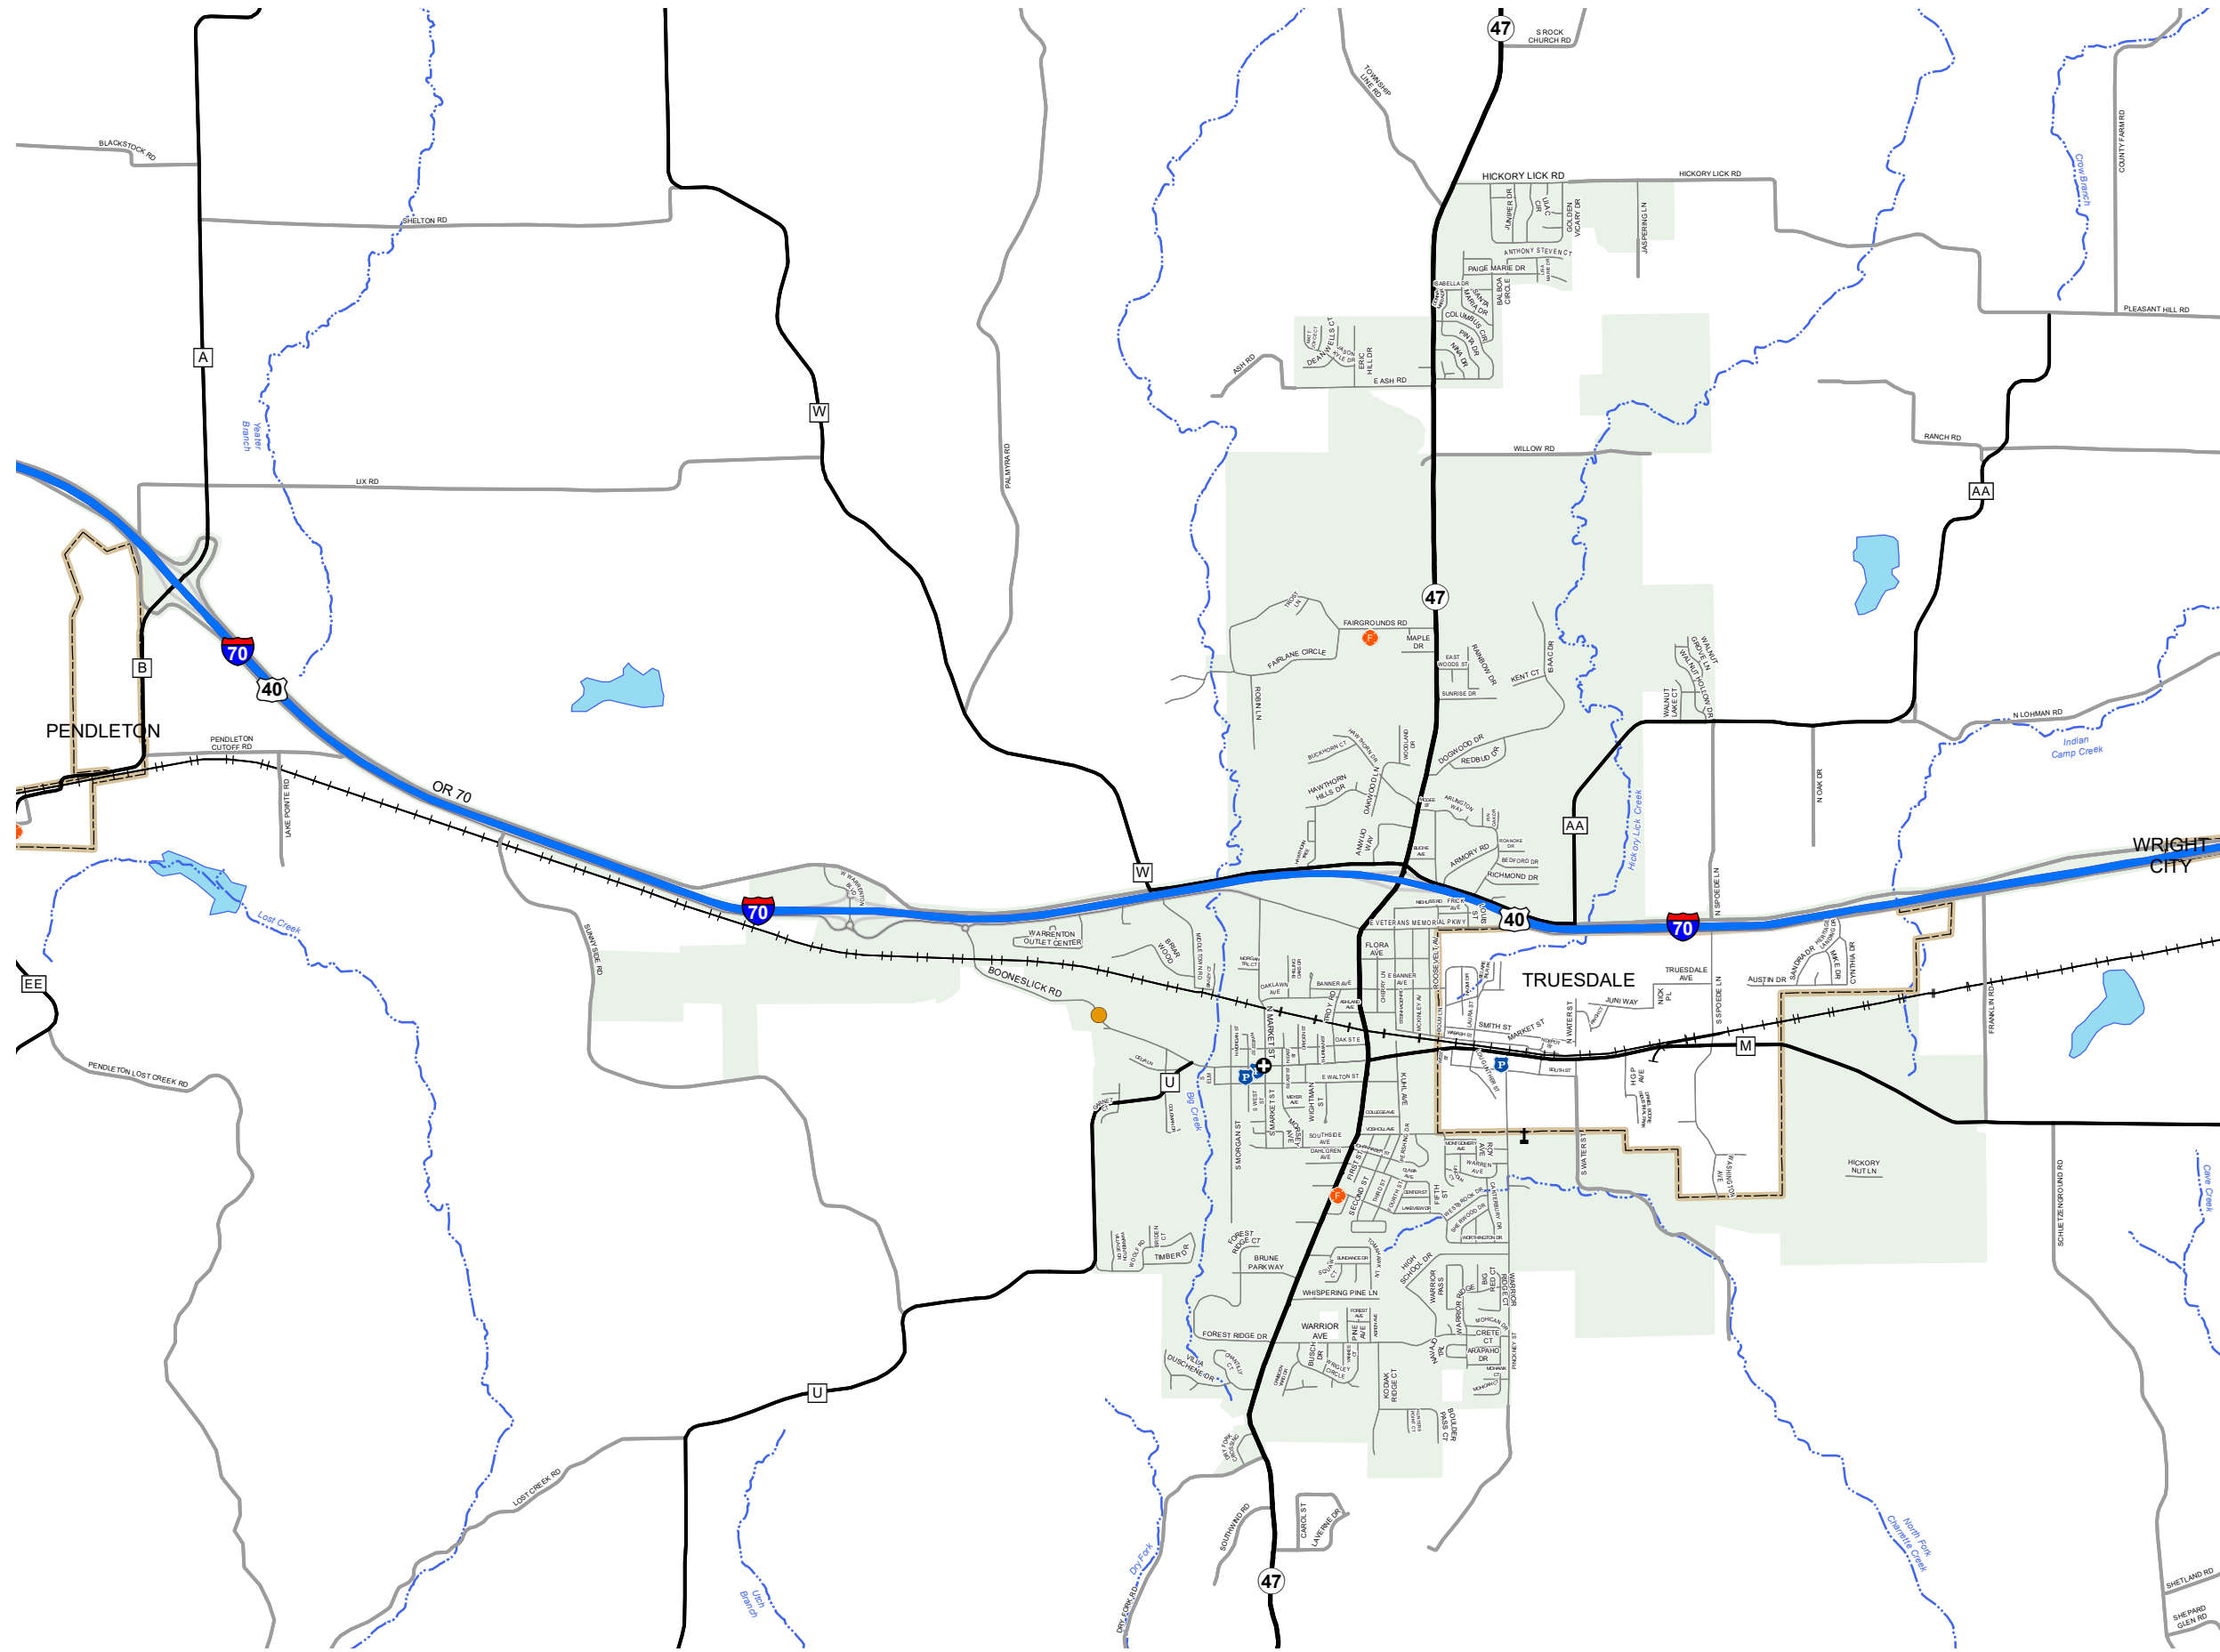

# WARRENTON

WARREN COUNTY

MISSOURI

NORTHEAST DISTRICT

2021

### Legend

- Interstate
- Interstate Loop
- US Route
- Business Route
- Missouri Route
- Letter Route
- County Road
- Railroad
- City Street
- Other Routes
- River or Stream
- Lake or Large River
- City Limits
- Surrounding City Limits
- County Boundary
- Metrolink Lines
- Fire Department
- Local Law Enforcement
- MSHP Office
- Missouri State Capitol
- County Courthouse
- Hospitals
- MoDOT Office
- MoDOT Maintenance Building
- Cemeteries
- Public Airports
- Amtrak Stations
- Metrolink Stations