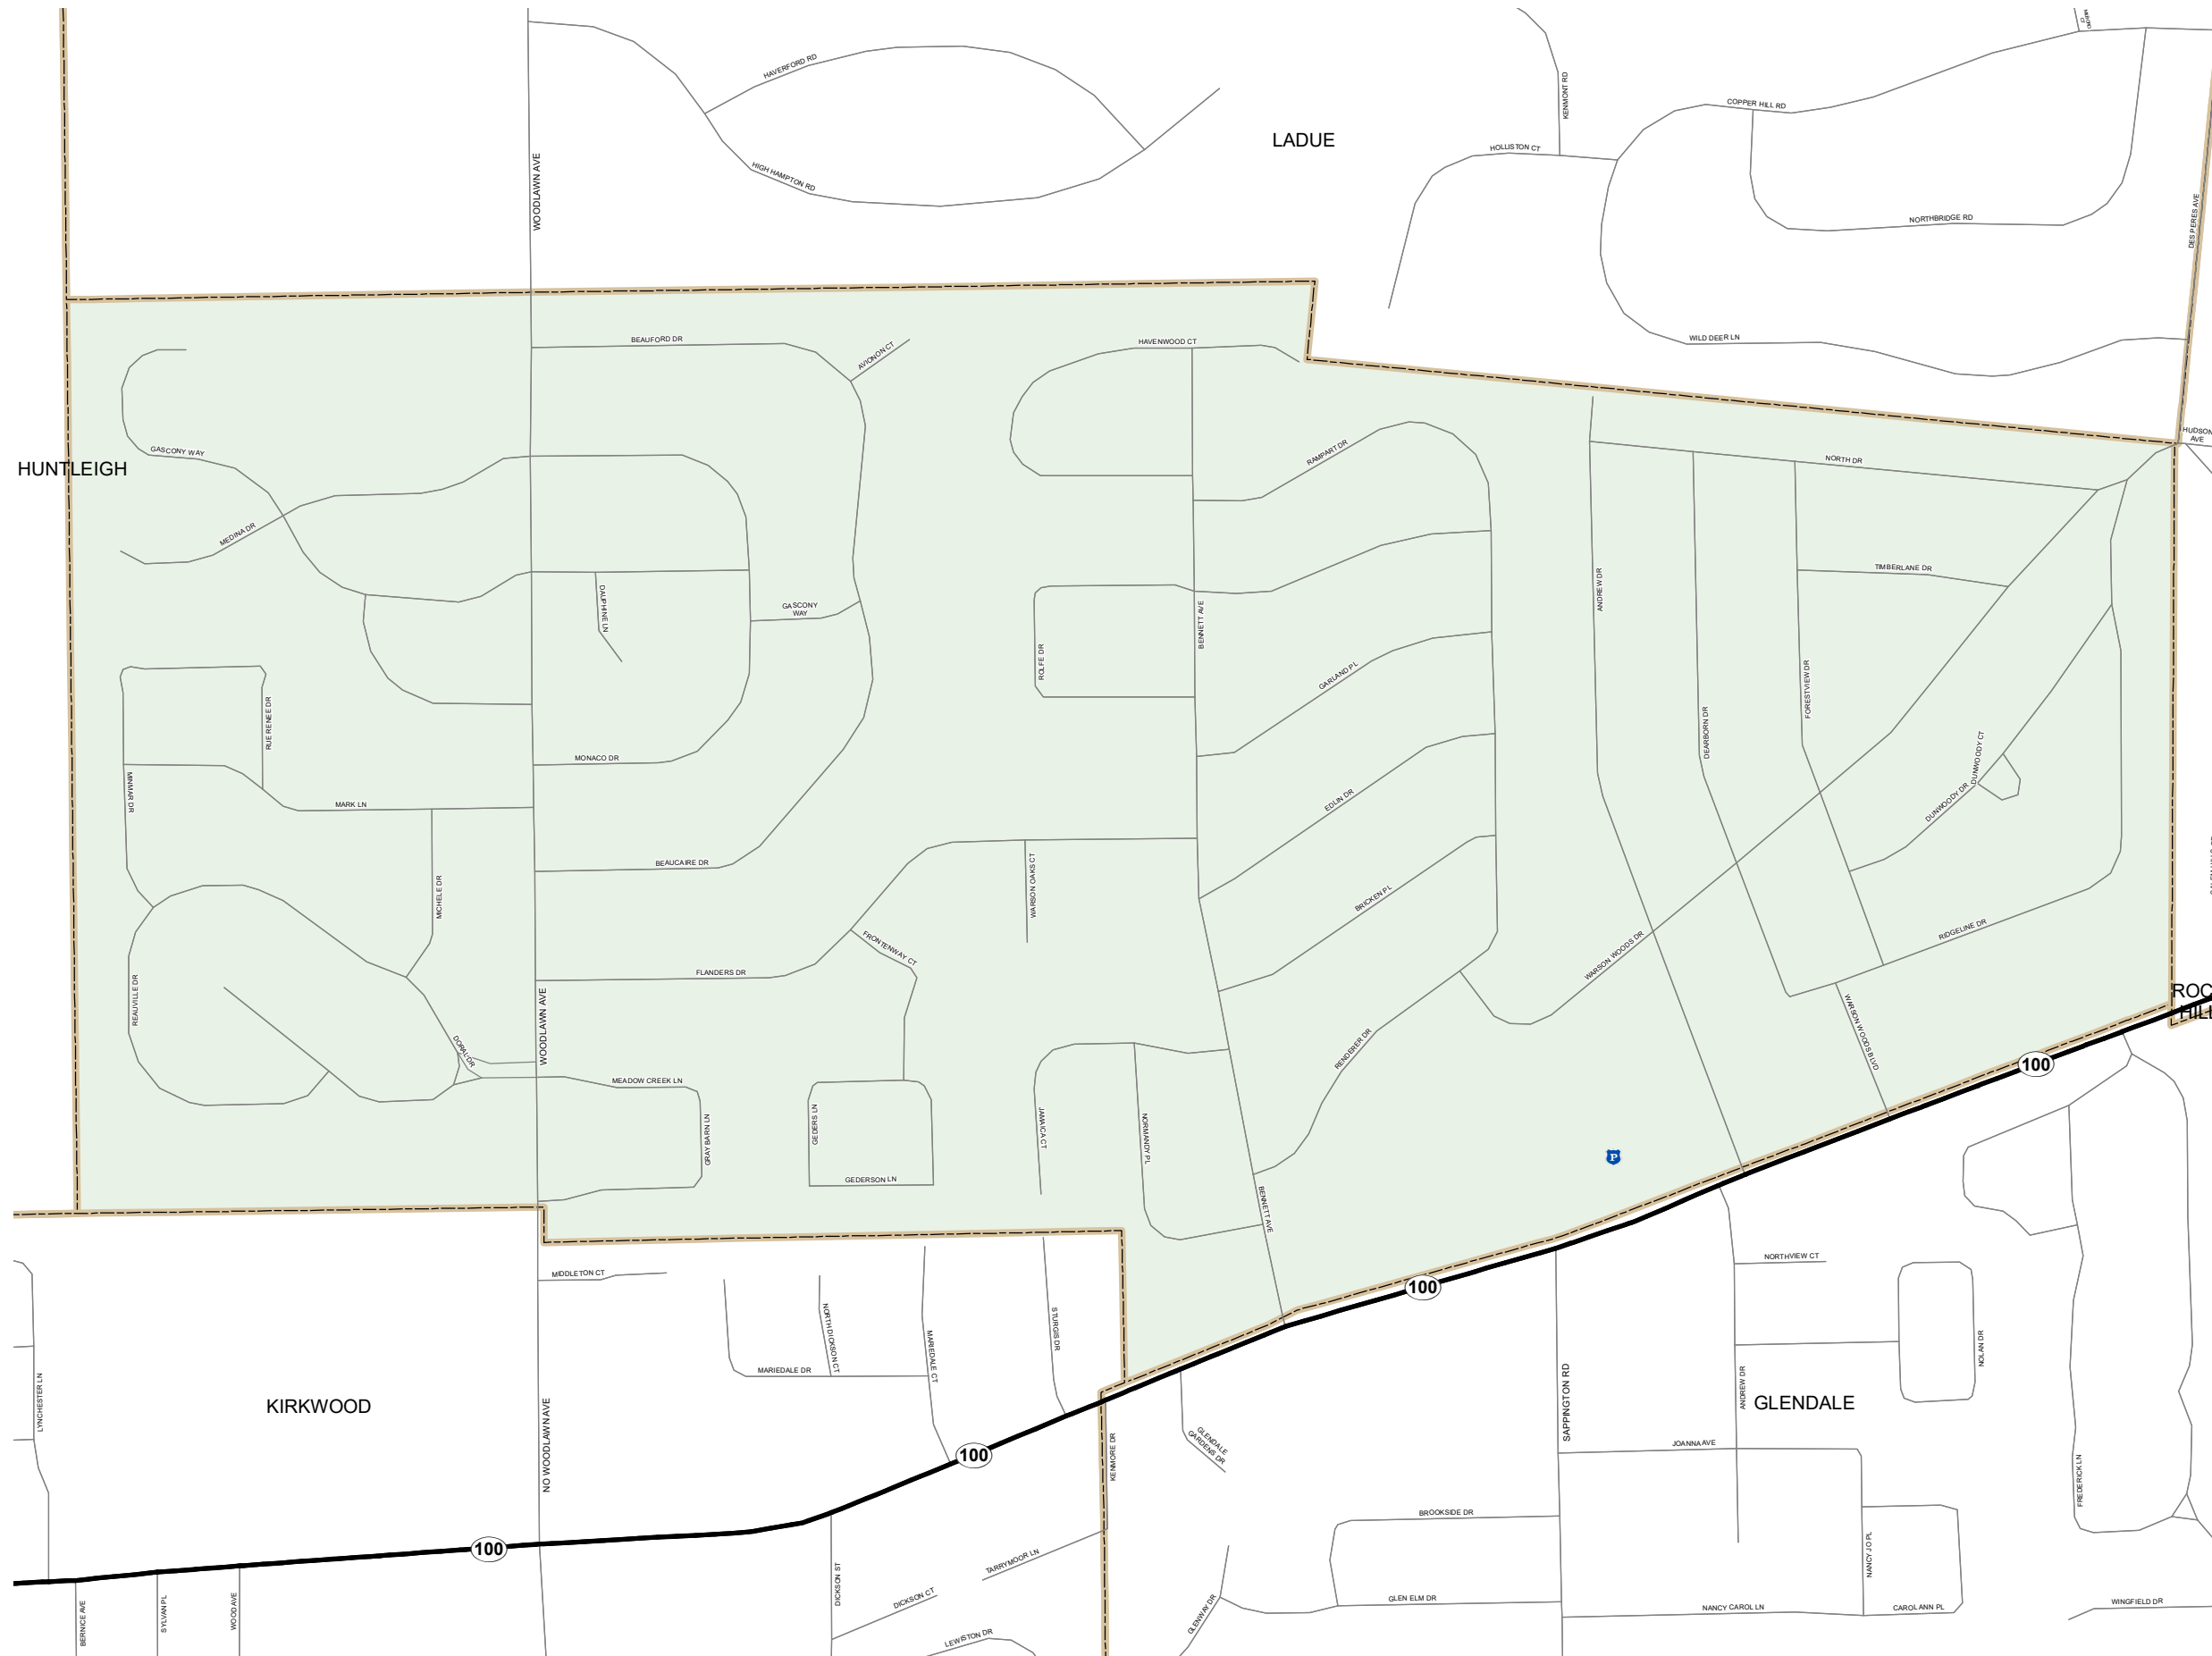

WARSON WOODS

ST. LOUIS COUNTY

MISSOURI

ST. LOUIS DISTRICT

2021

Legend

- Interstate
- Interstate Loop
- US Route
- Business Route
- Missouri Route
- Letter Route
- County Road
- Railroad
- City Street
- Other Routes
- River or Stream
- Lake or Large River
- City Limits
- Surrounding City Limits
- County Boundary
- Metrolink Lines
- Fire Department
- Local Law Enforcement
- MSHP Office
- Missouri State Capitol
- County Courthouse
- Hospitals
- MoDOT Office
- MoDOT Maintenance Building
- Cemeteries
- Public Airports
- Amtrak Stations
- Metrolink Stations