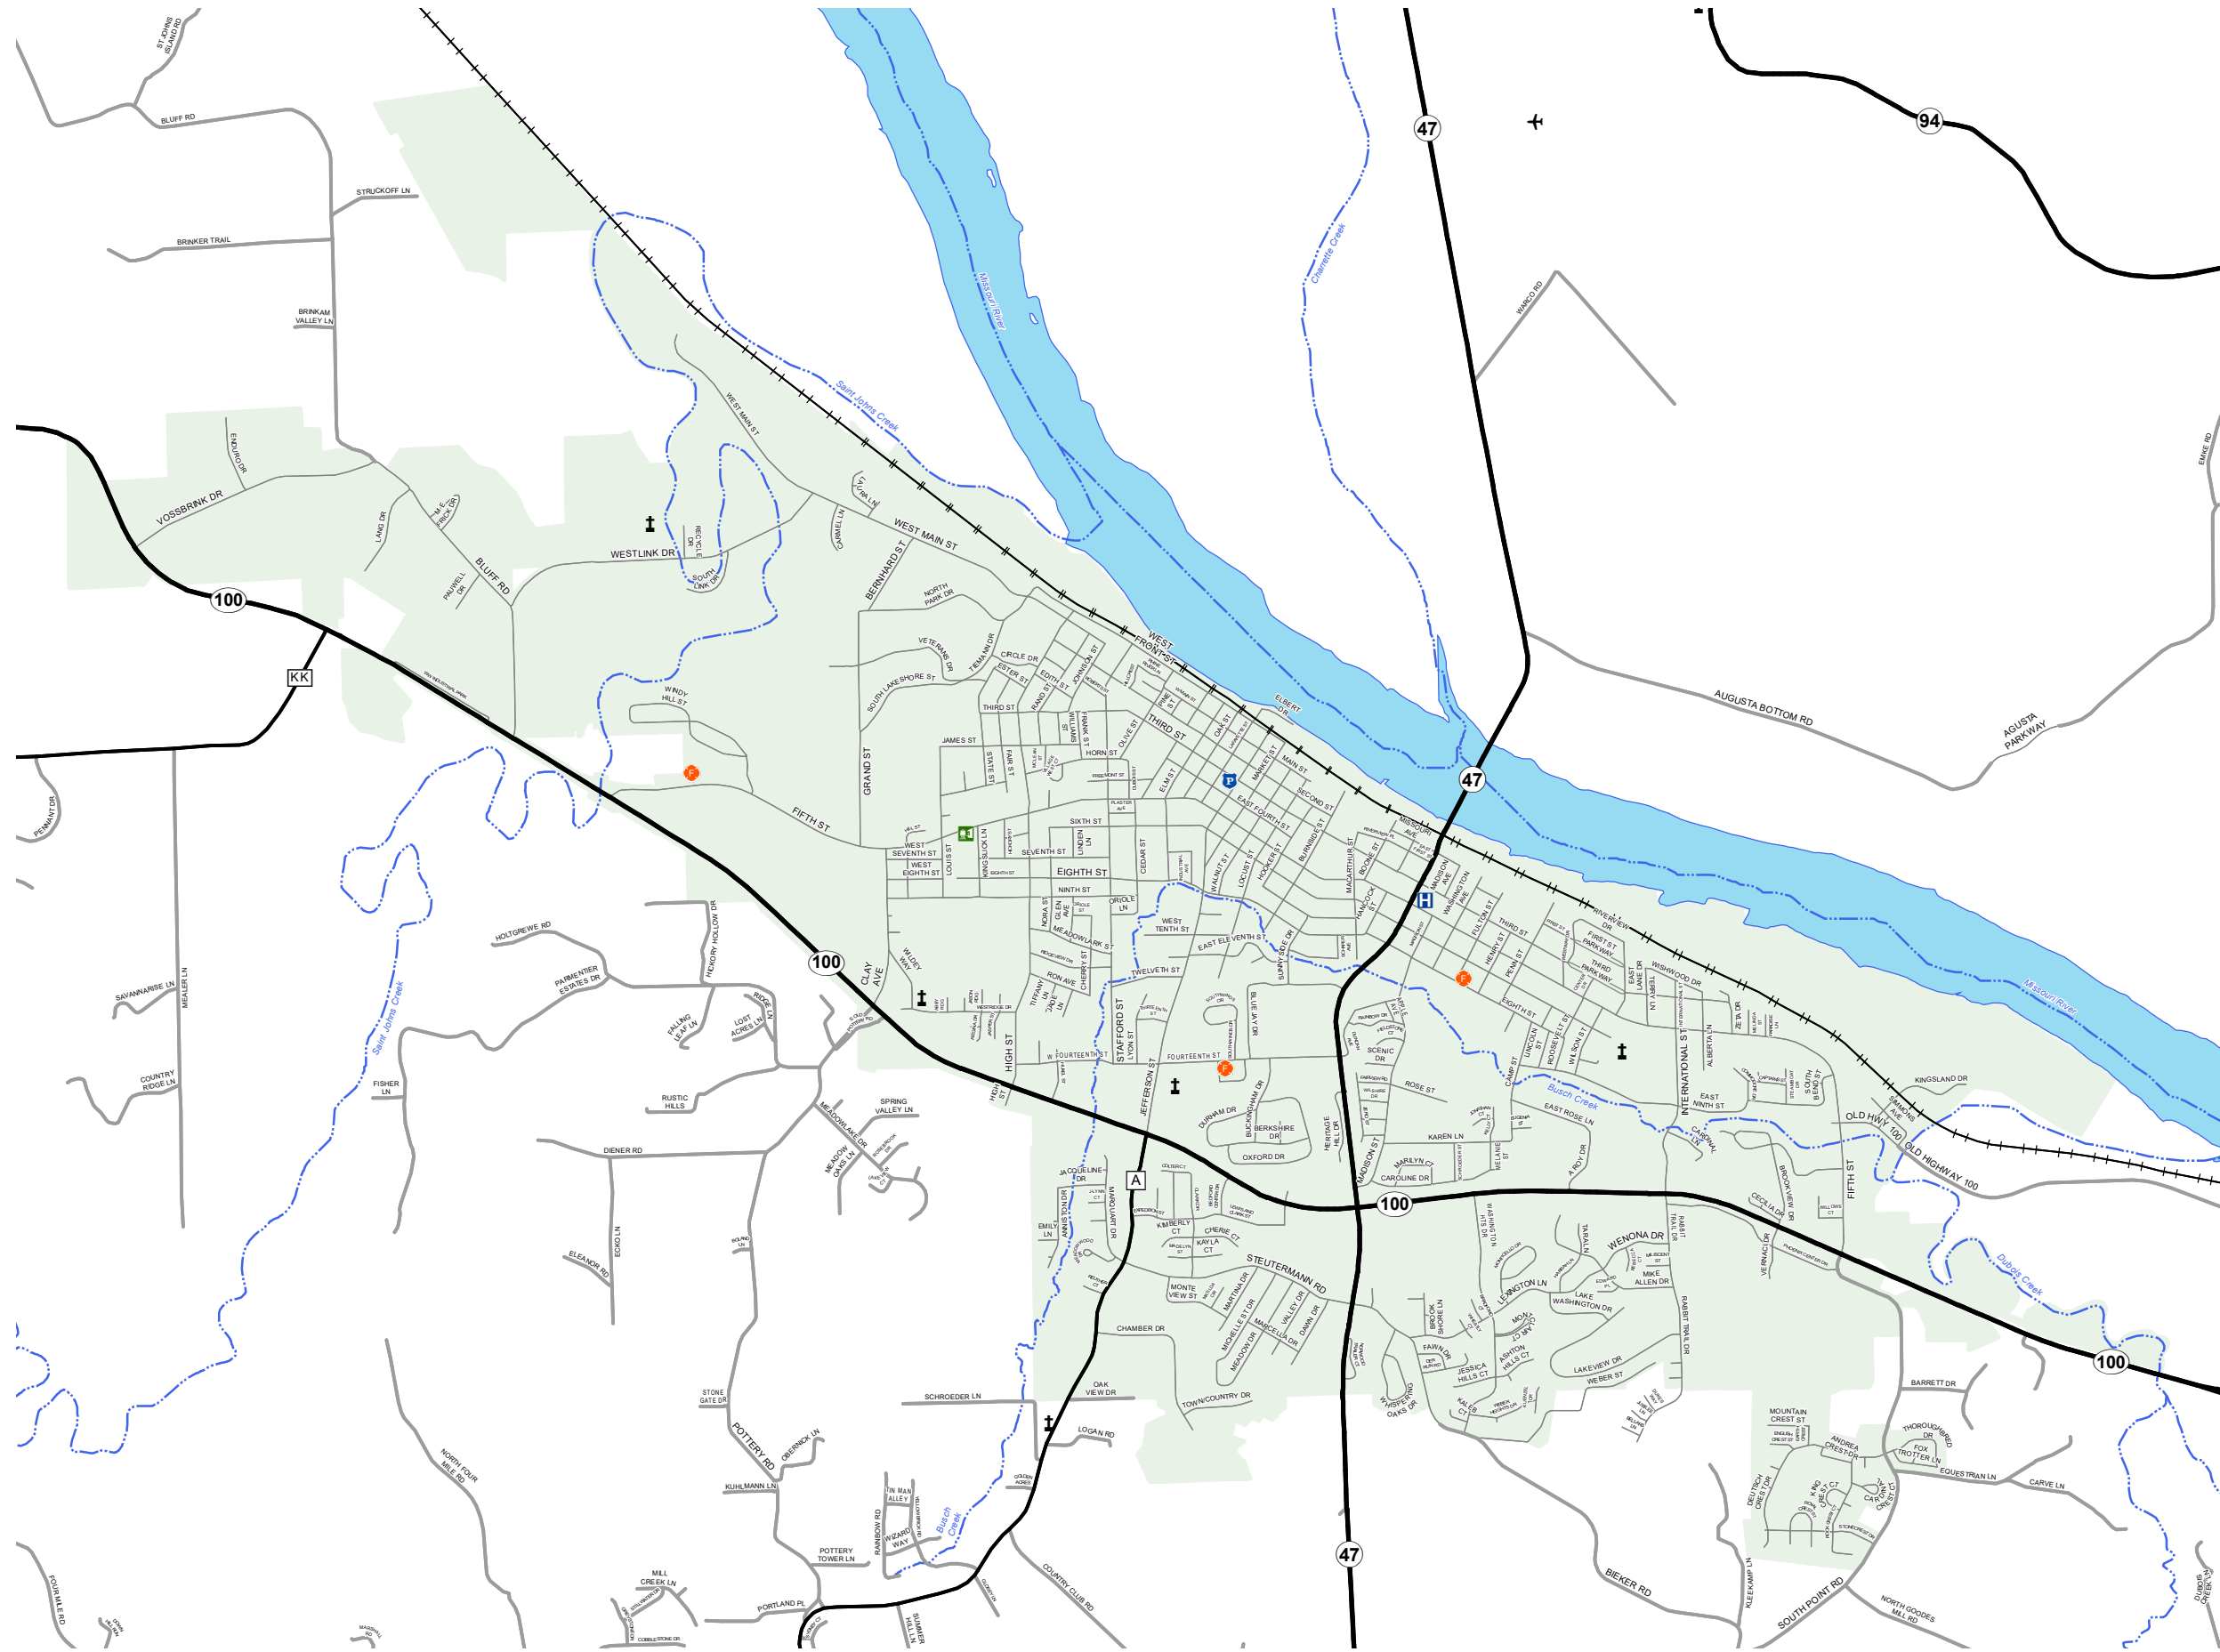

WASHINGTON

FRANKLIN COUNTY

MISSOURI

ST. LOUIS DISTRICT

2021

Legend

- Interstate
- Interstate Loop
- US Route
- Business Route
- Missouri Route
- Letter Route
- County Road
- Railroad
- City Street
- Other Routes
- River or Stream
- Lake or Large River
- City Limits
- Surrounding City Limits
- County Boundary
- Metrolink Lines
- Fire Department
- Local Law Enforcement
- MSHP Office
- Missouri State Capitol
- County Courthouse
- Hospitals
- MoDOT Office
- MoDOT Maintenance Building
- Cemeteries
- Public Airports
- Amtrak Stations
- Metrolink Stations