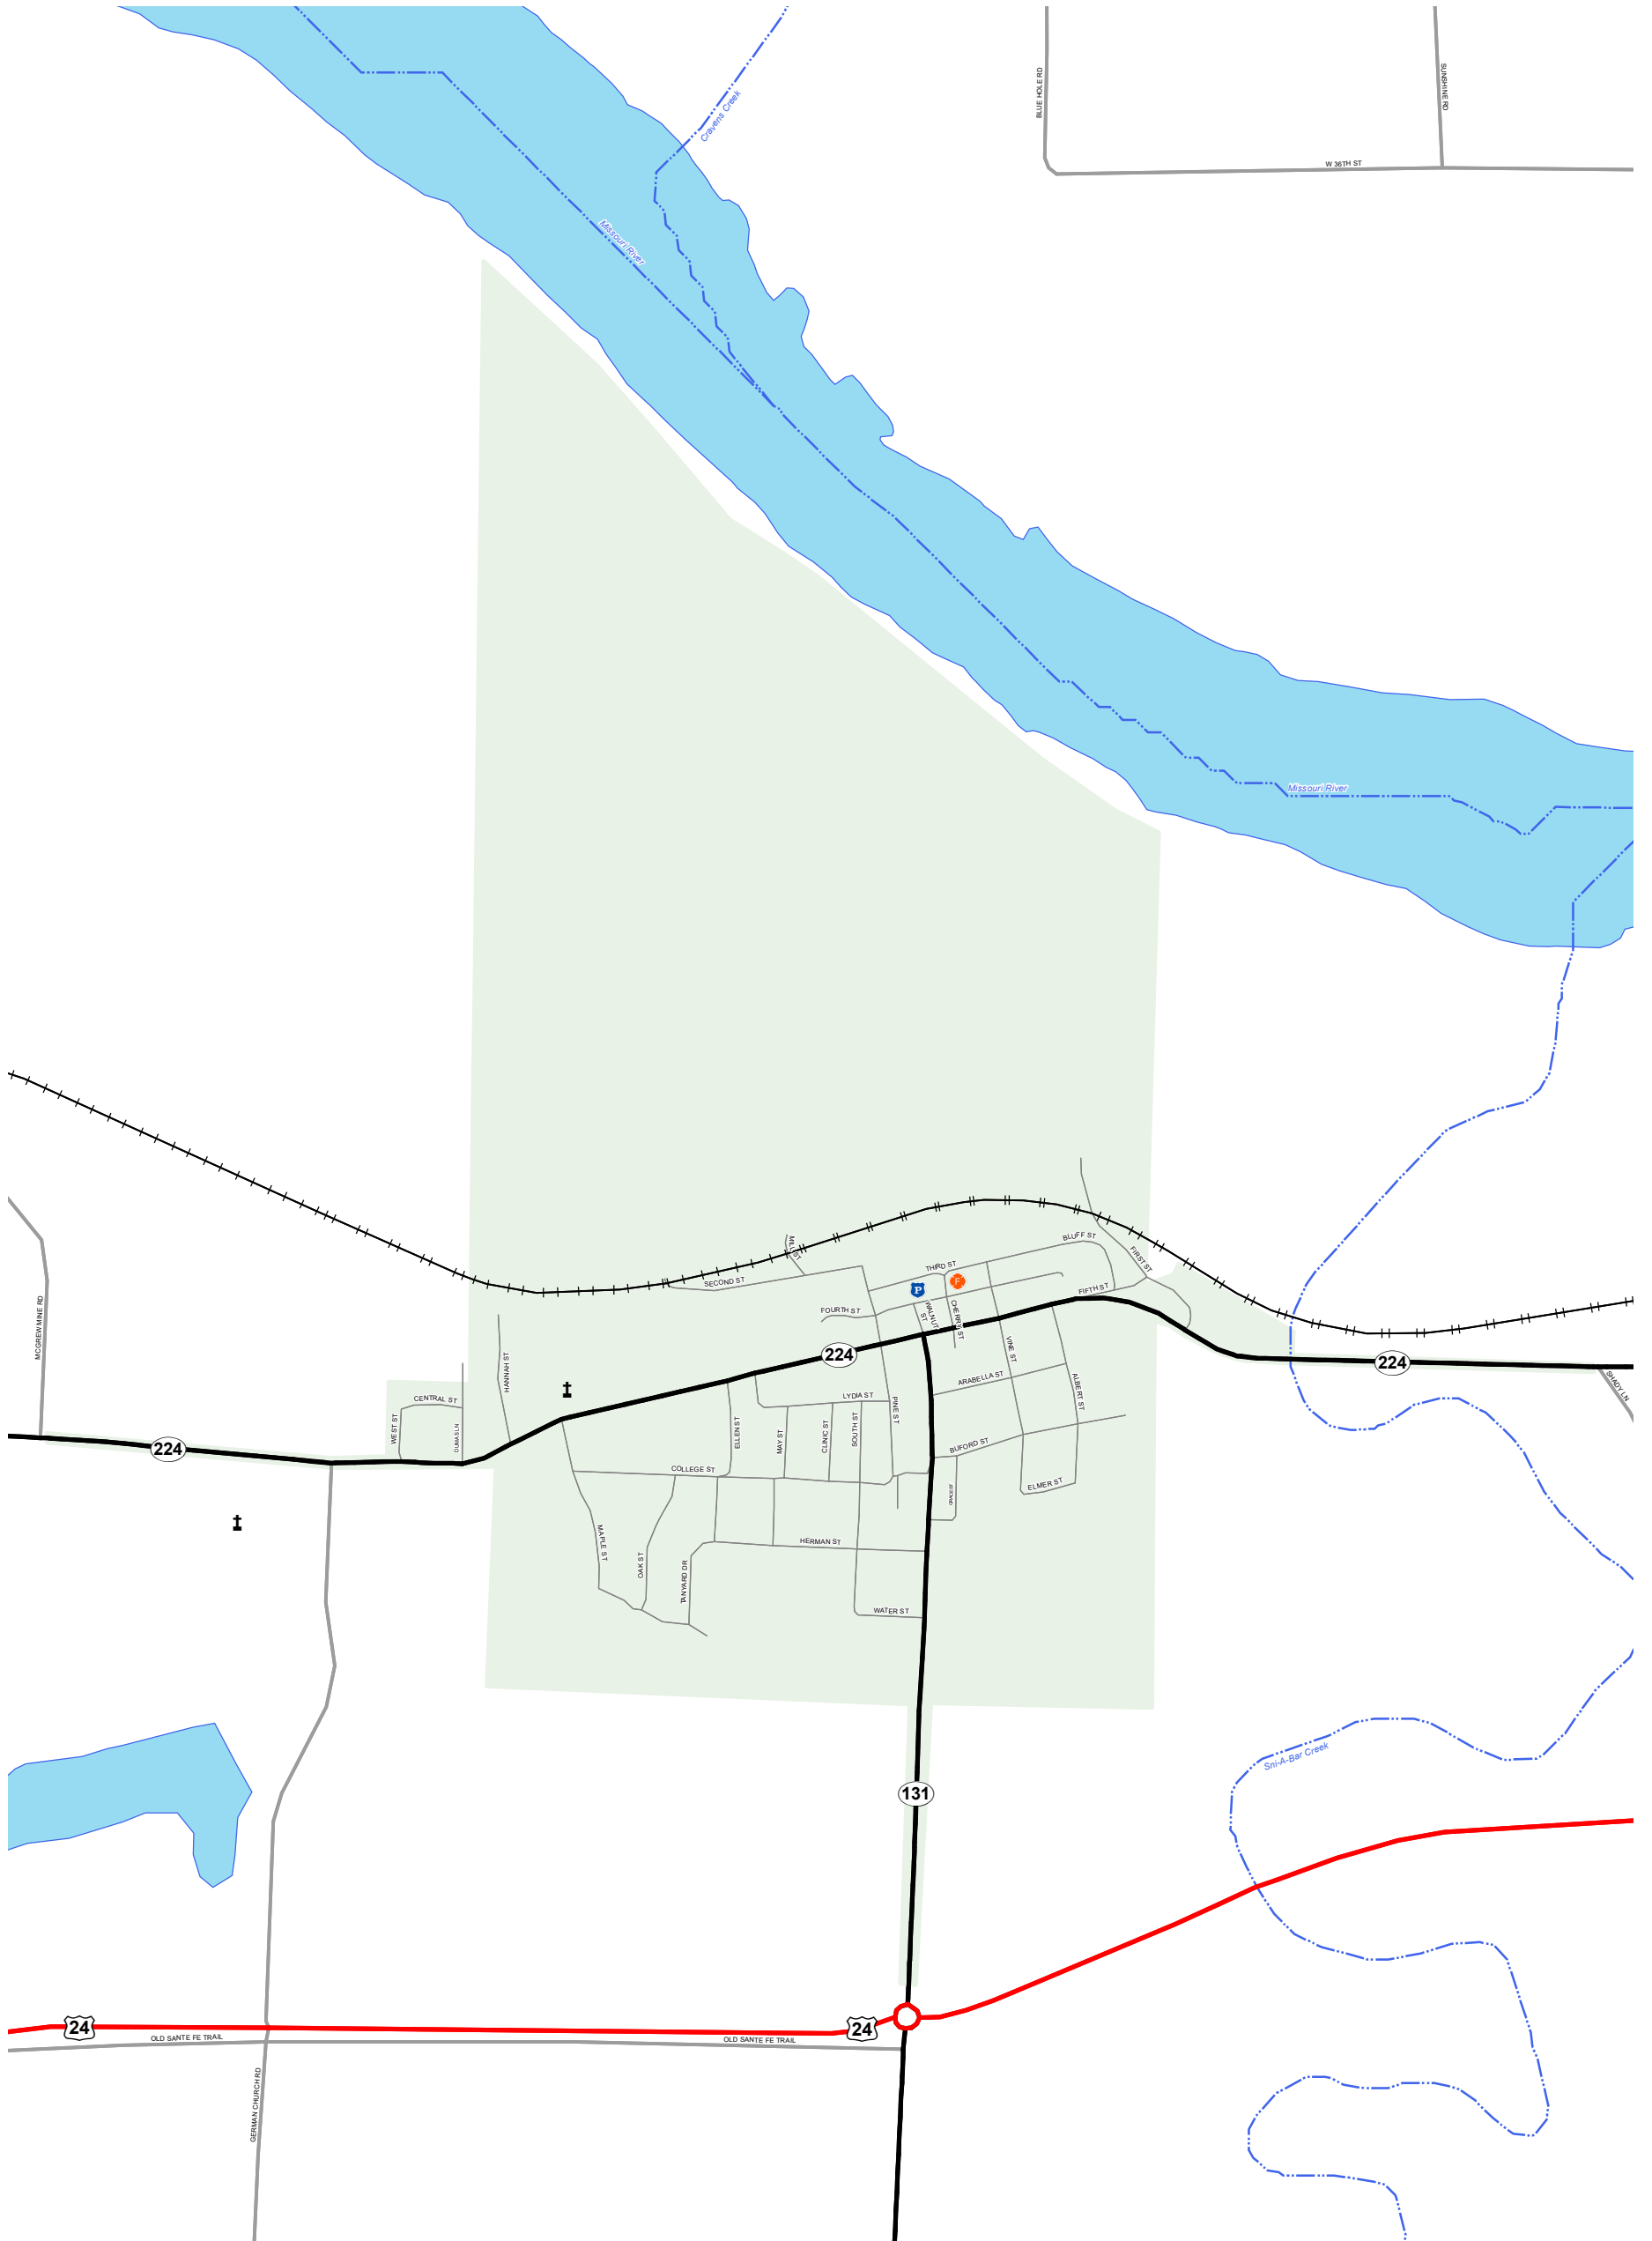

LAFAYETTE COUNTY  
 MISSOURI  
 KANSAS CITY DISTRICT  
 2021

# WELLINGTON

## Legend

- Interstate
- Interstate Loop
- US Route
- Business Route
- Missouri Route
- Letter Route
- County Road
- Railroad
- City Street
- Other Routes
- River or Stream
- Lake or Large River
- City Limits
- Surrounding City Limits
- County Boundary
- Metrolink Lines
- Fire Department
- P Local Law Enforcement
- H MSHP Office
- ★ Missouri State Capitol
- Ⓜ County Courthouse
- H Hospitals
- MoDOT Office
- MoDOT Maintenance Building
- ⚰ Cemeteries
- ✈ Public Airports
- Ⓜ Amtrak Stations
- Metrolink Stations