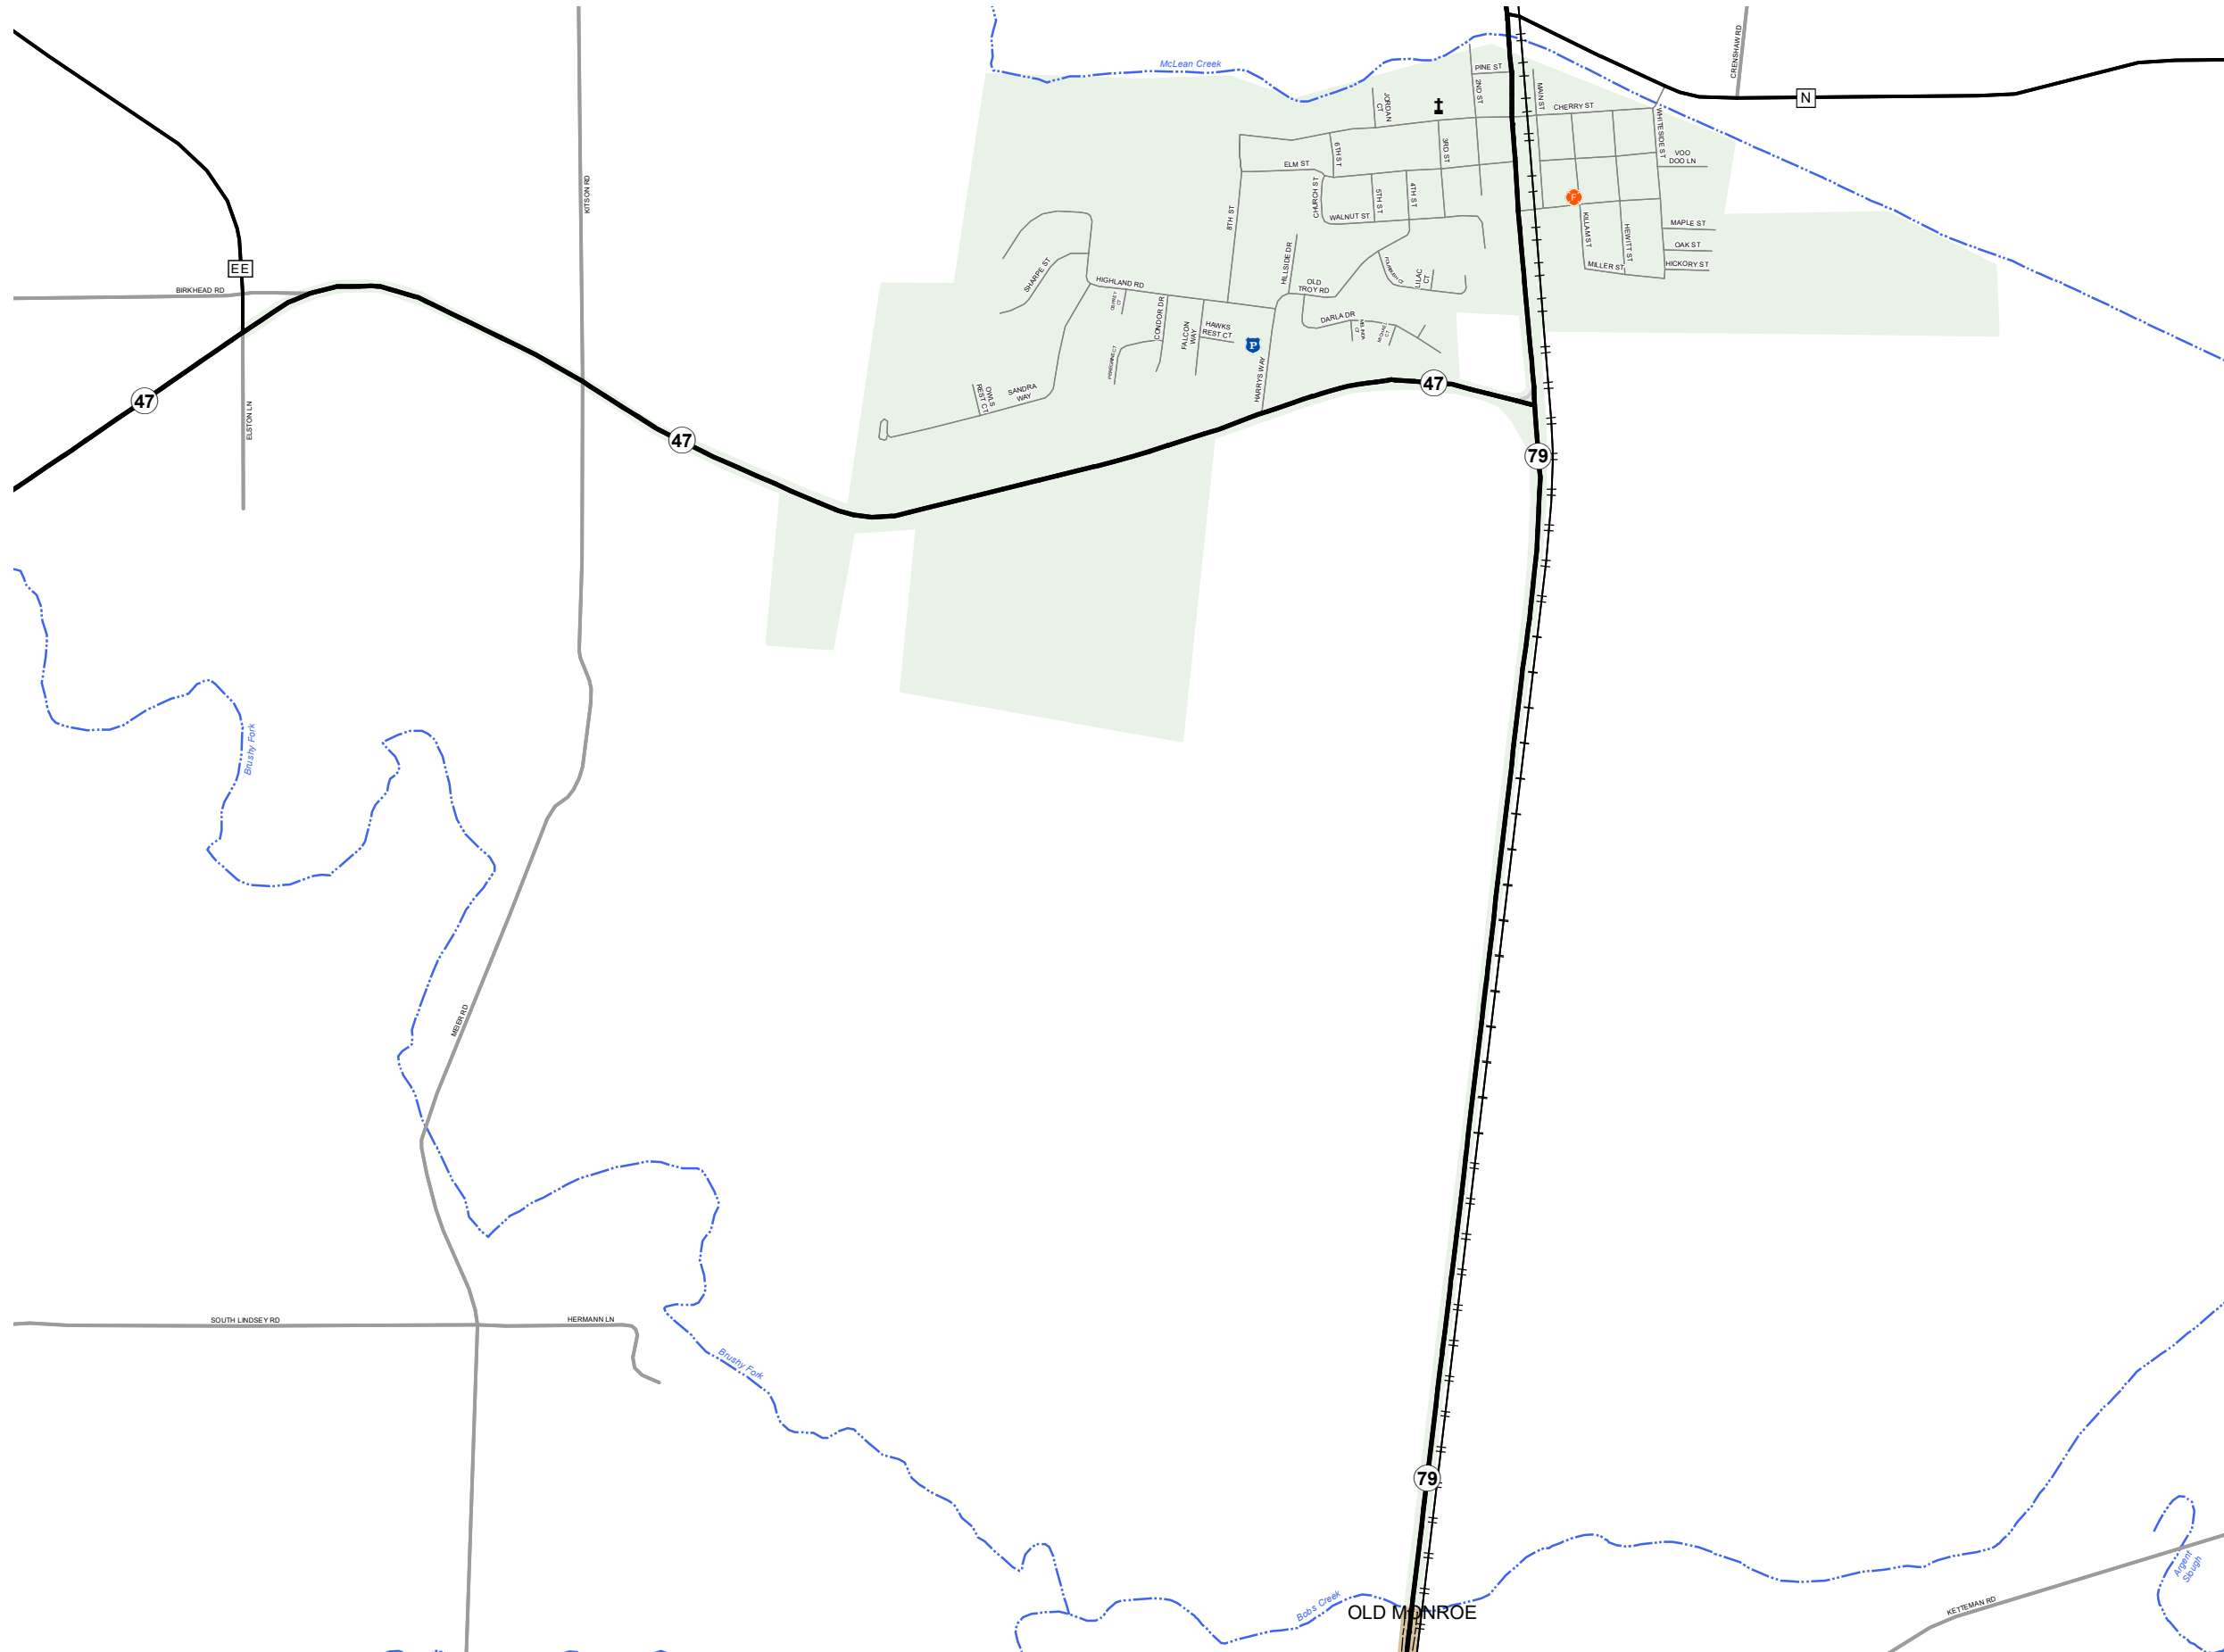

## LINCOLN COUNTY

### MISSOURI

#### NORTHEAST DISTRICT

2021

#### Legend

- Interstate
- - - Interstate Loop
- US Route
- Business Route
- Missouri Route
- Letter Route
- County Road
- Railroad
- City Street
- Other Routes
- River or Stream
- - - Lake or Large River
- City Limits
- Surrounding City Limits
- County Boundary
- Metrolink Lines
- Fire Department
- Ⓜ Local Law Enforcement
- Ⓜ MSHP Office
- ★ Missouri State Capitol
- Ⓜ County Courthouse
- Ⓜ Hospitals
- MoDOT Office
- MoDOT Maintenance Building
- ‡ Cemeteries
- ✈ Public Airports
- Ⓜ Amtrak Stations
- Metrolink Stations