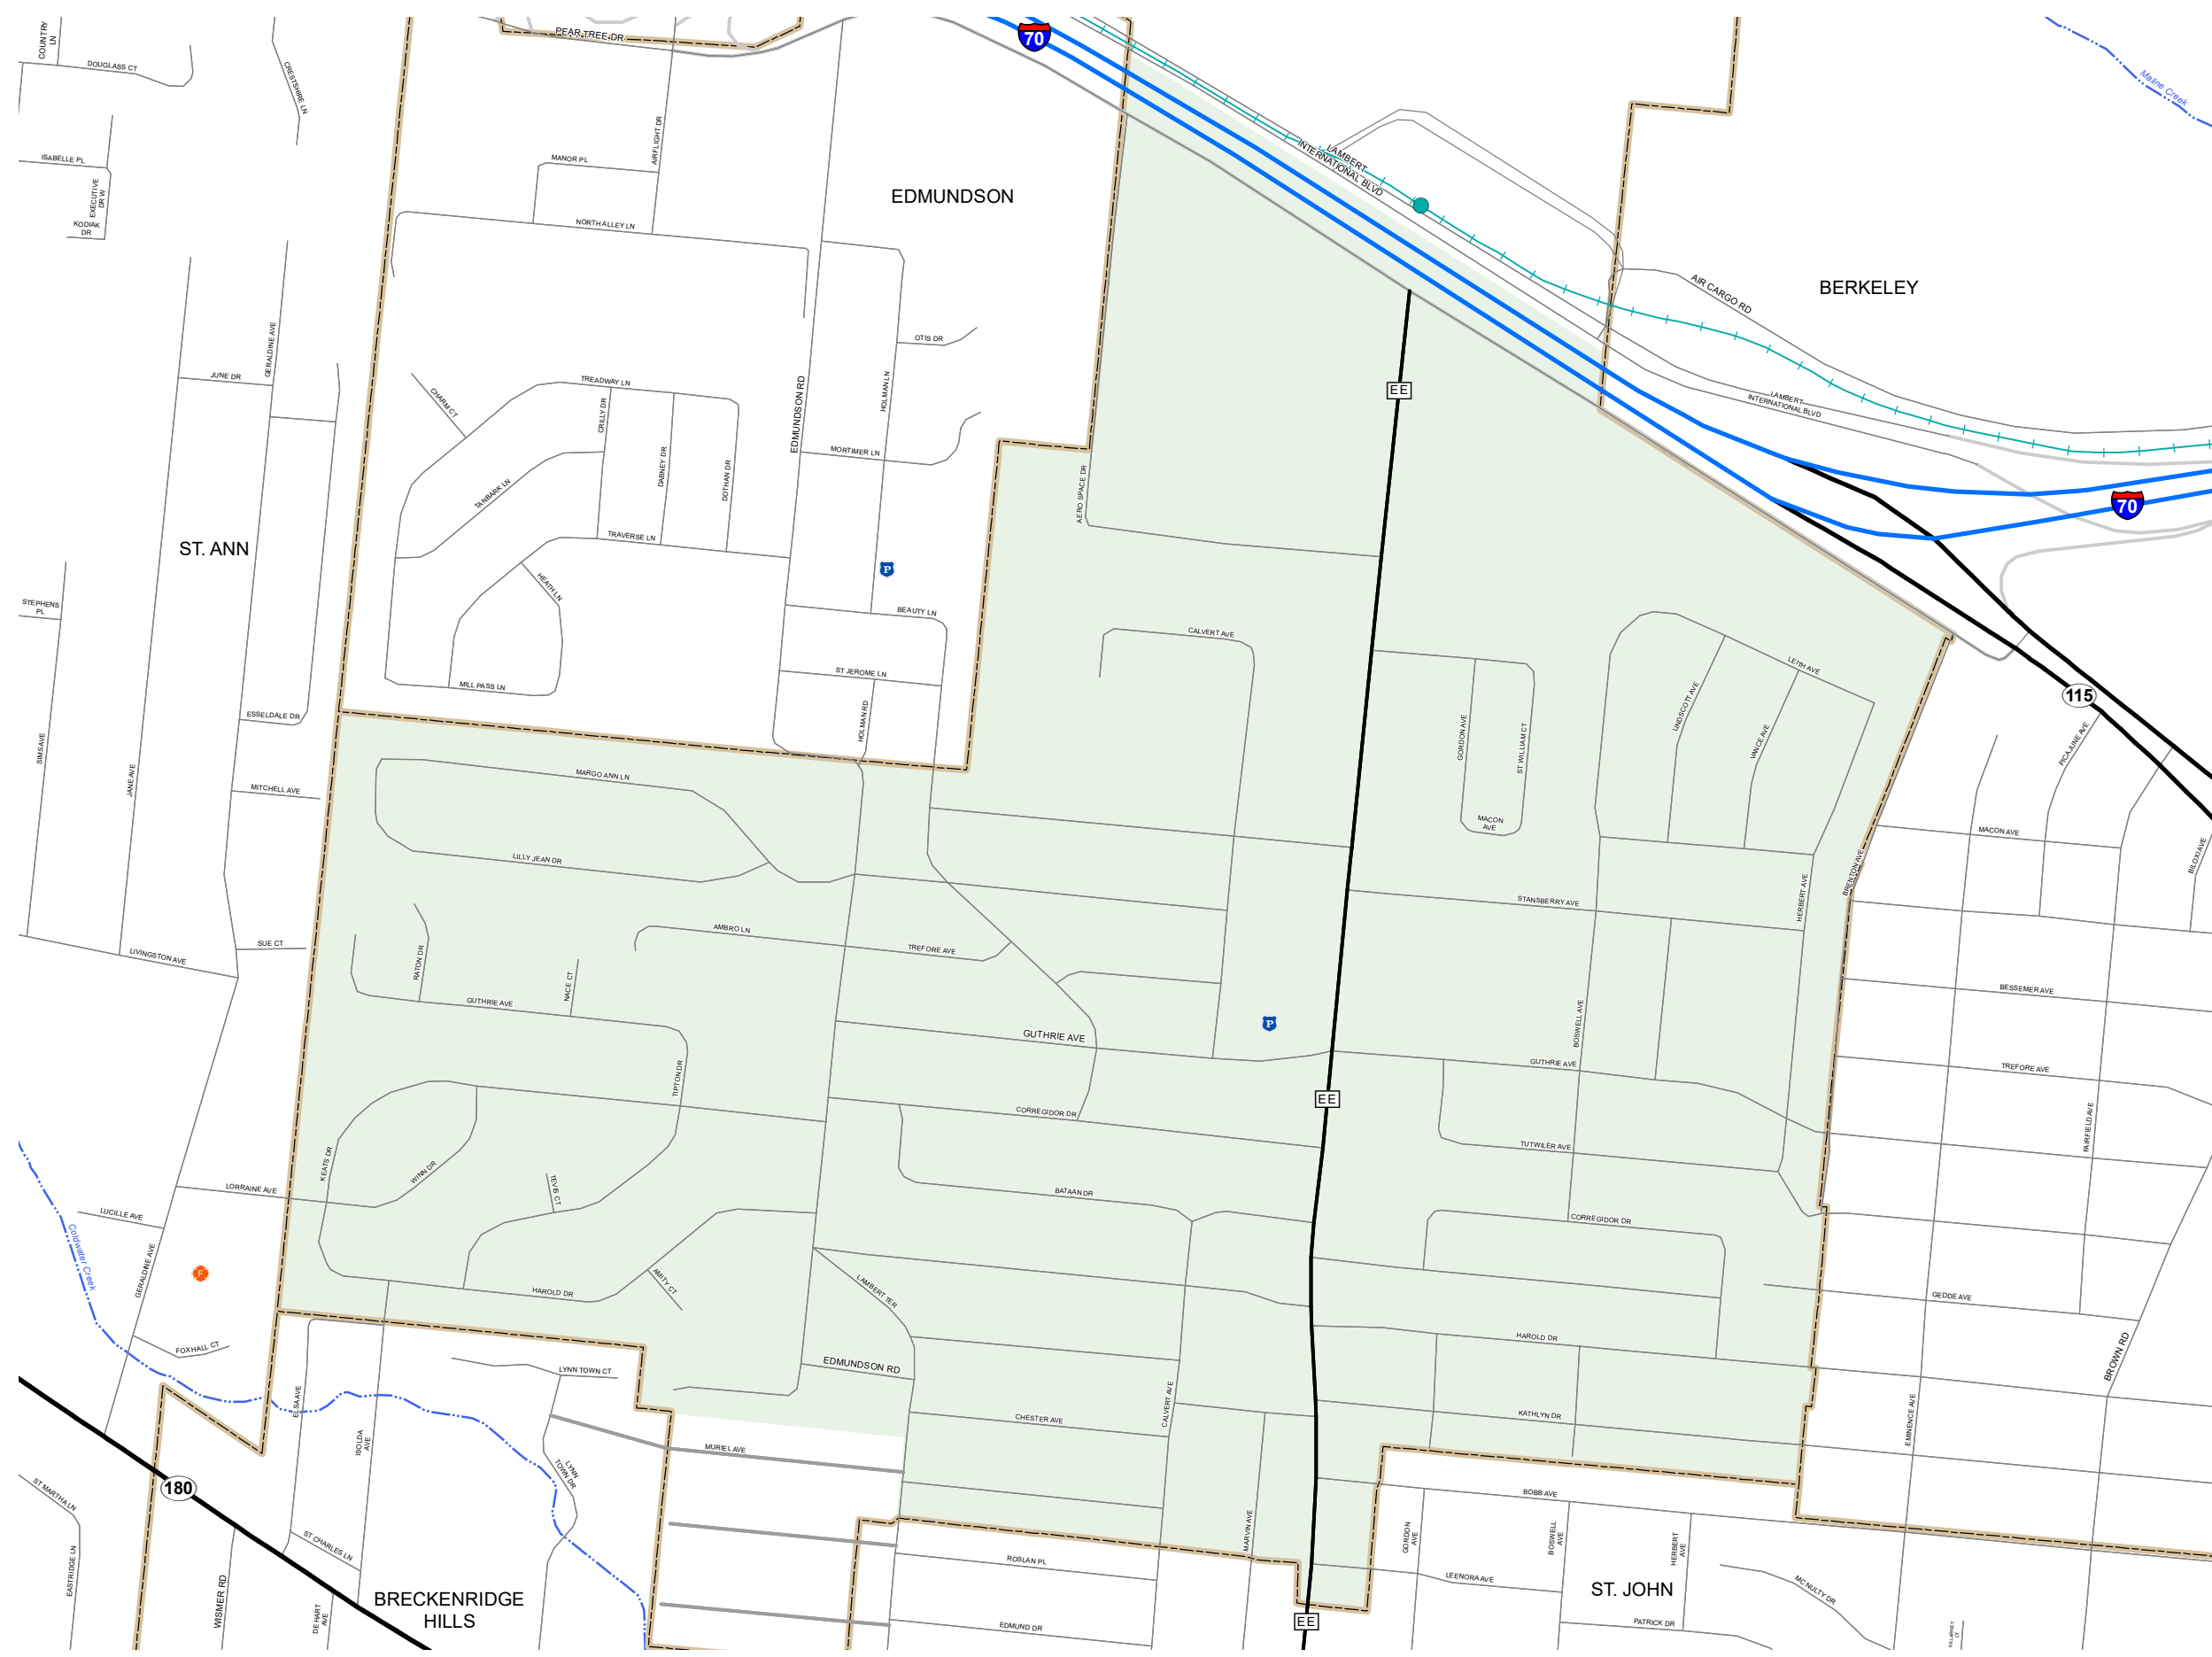

# WOODSON TERRACE

ST. LOUIS COUNTY  
MISSOURI  
ST. LOUIS DISTRICT

2021

### Legend

- Interstate
- Interstate Loop
- US Route
- Business Route
- Missouri Route
- Letter Route
- County Road
- Railroad
- City Street
- Other Routes
- River or Stream
- Lake or Large River
- City Limits
- Surrounding City Limits
- County Boundary
- Metrolink Lines
- Fire Department
- Local Law Enforcement
- MSHP Office
- ★ Missouri State Capitol
- County Courthouse
- Hospitals
- MoDOT Office
- MoDOT Maintenance Building
- † Cemeteries
- ✈ Public Airports
- Amtrak Stations
- Metrolink Stations