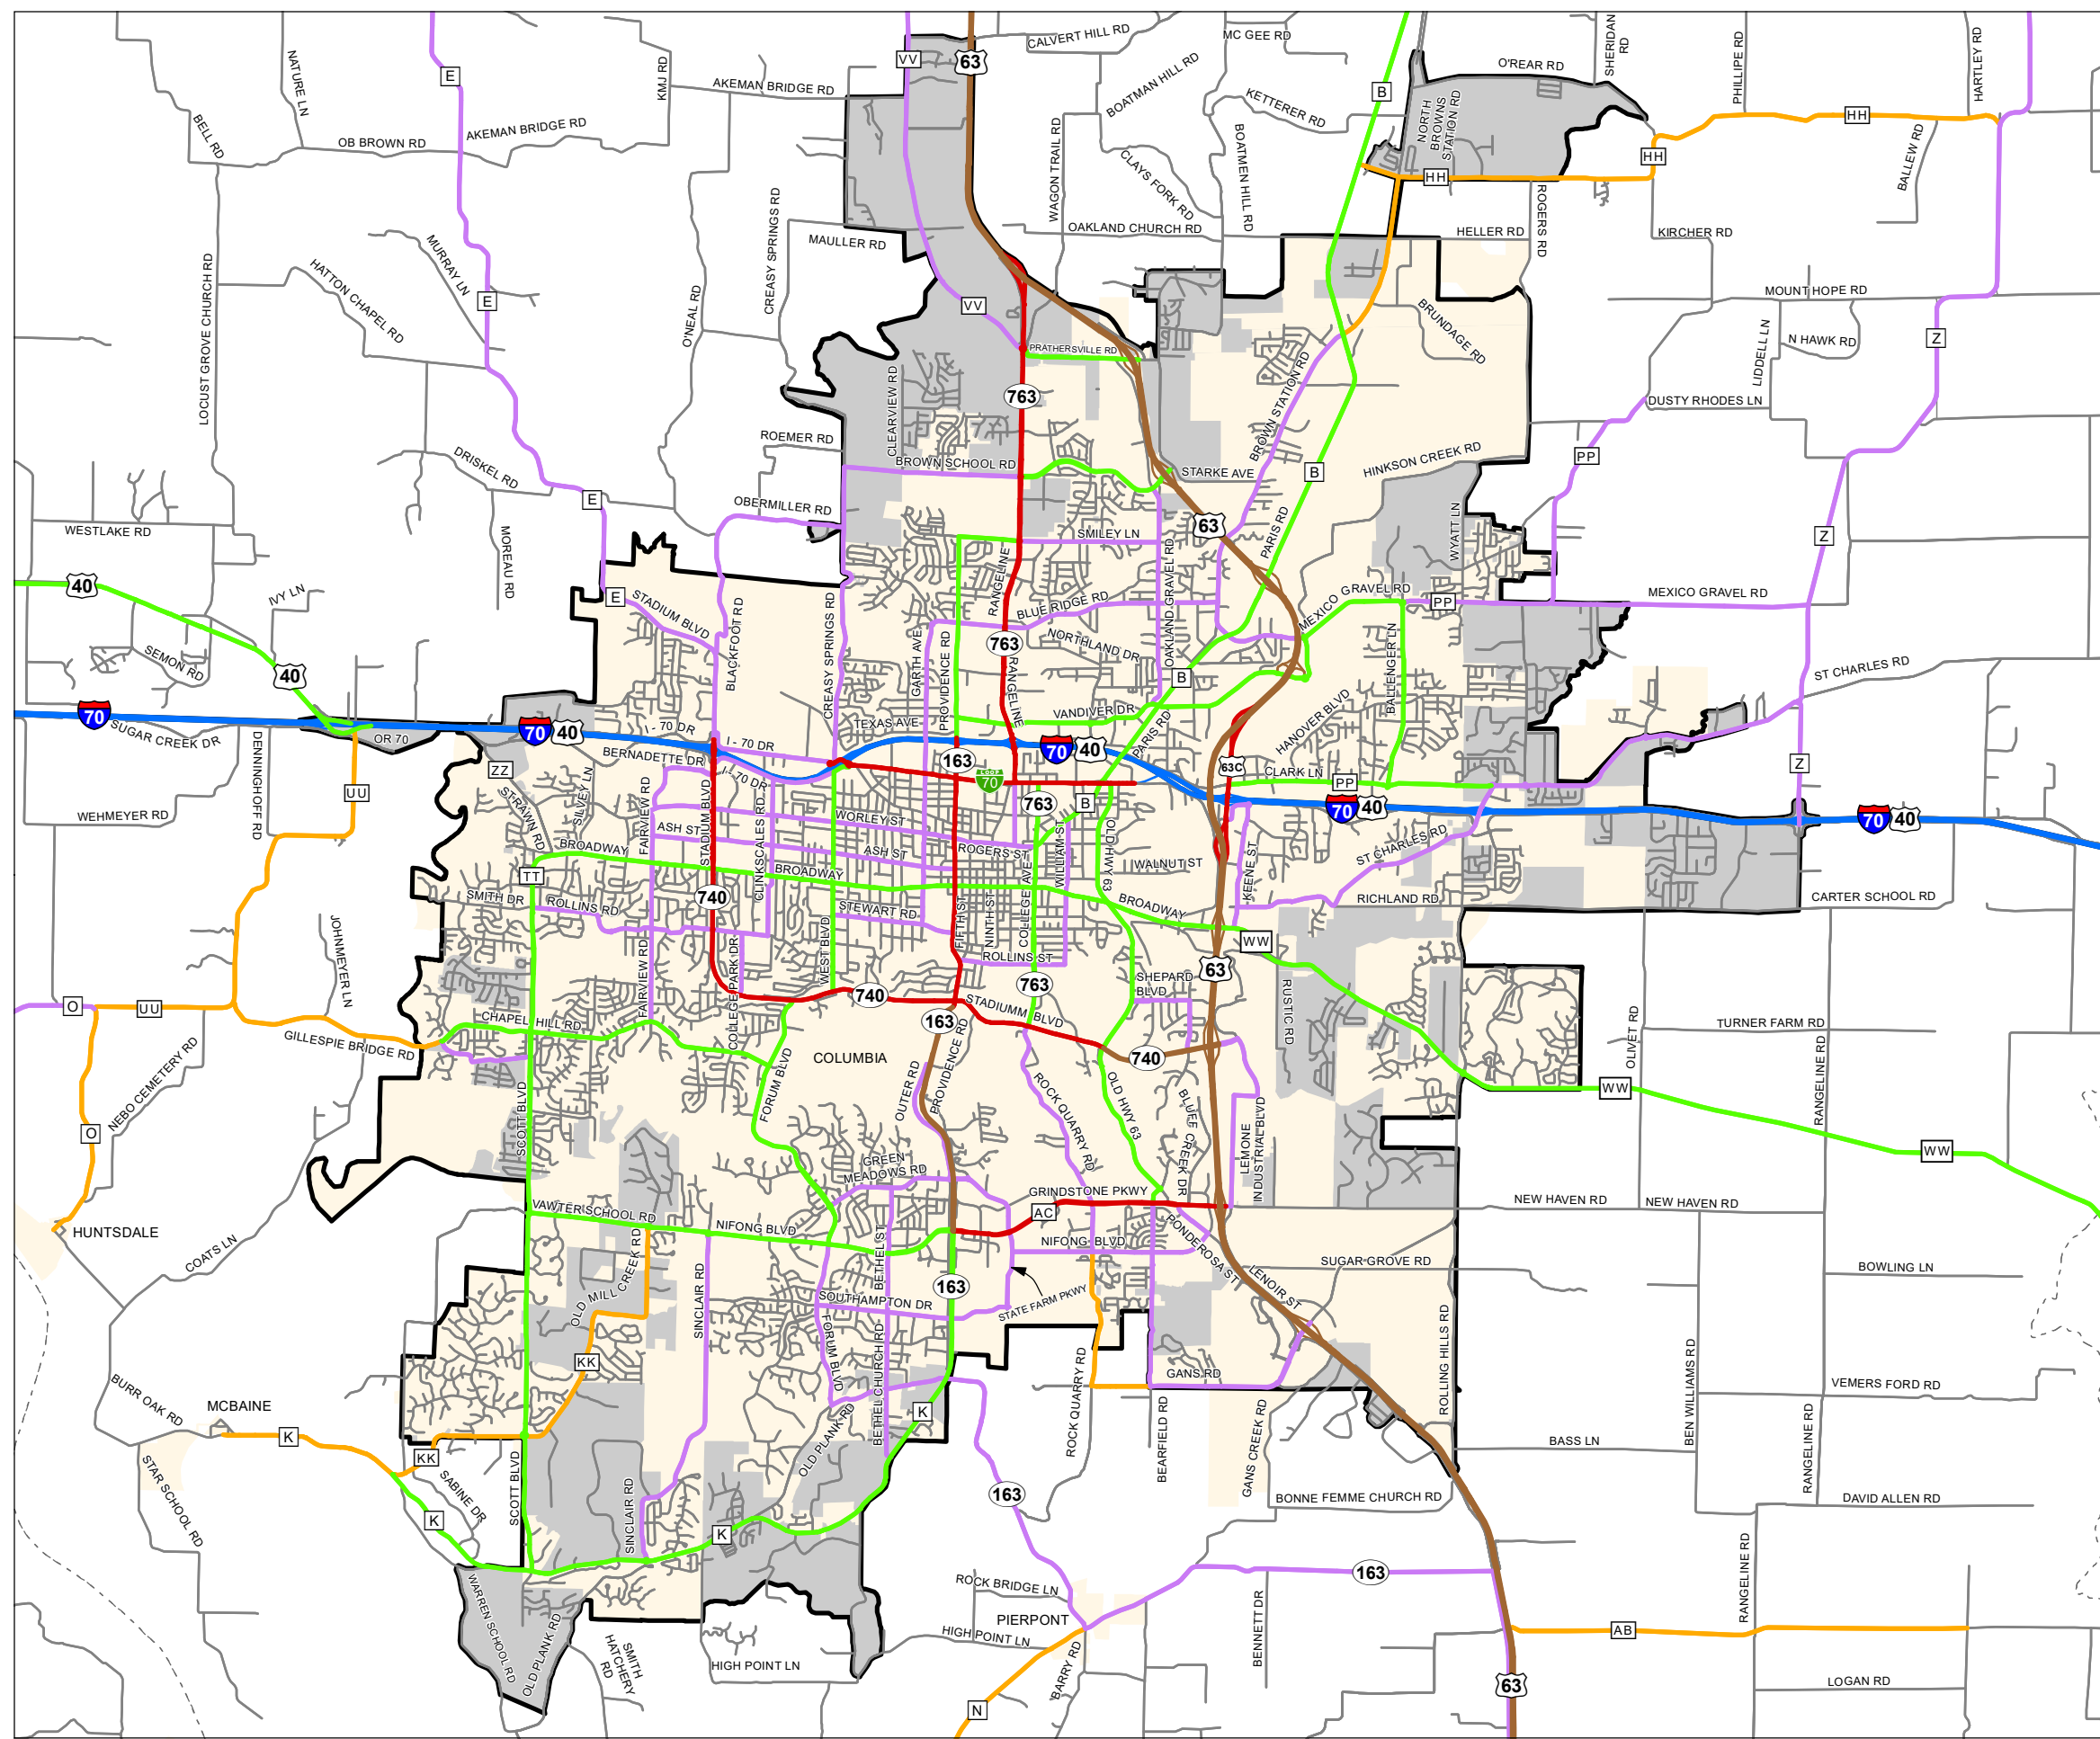

Functional Classification System

COLUMBIA

Boone County

Missouri

FUNCTIONAL CLASS	
Interstate	
Other Freeway and Expressway	
Other Principal Arterial	
Minor Arterial	
Major Collector	
Minor Collector	
Local	
CITY	
URBAN AREA	

Federal-Aid highways exclude local roads and rural minor collectors.

Transportation Planning
 105 W. Capitol Ave.
 Jefferson City, MO 65102
 Phone (573) 526-5478
 Fax (573) 526-8052

Approved January 10, 2024