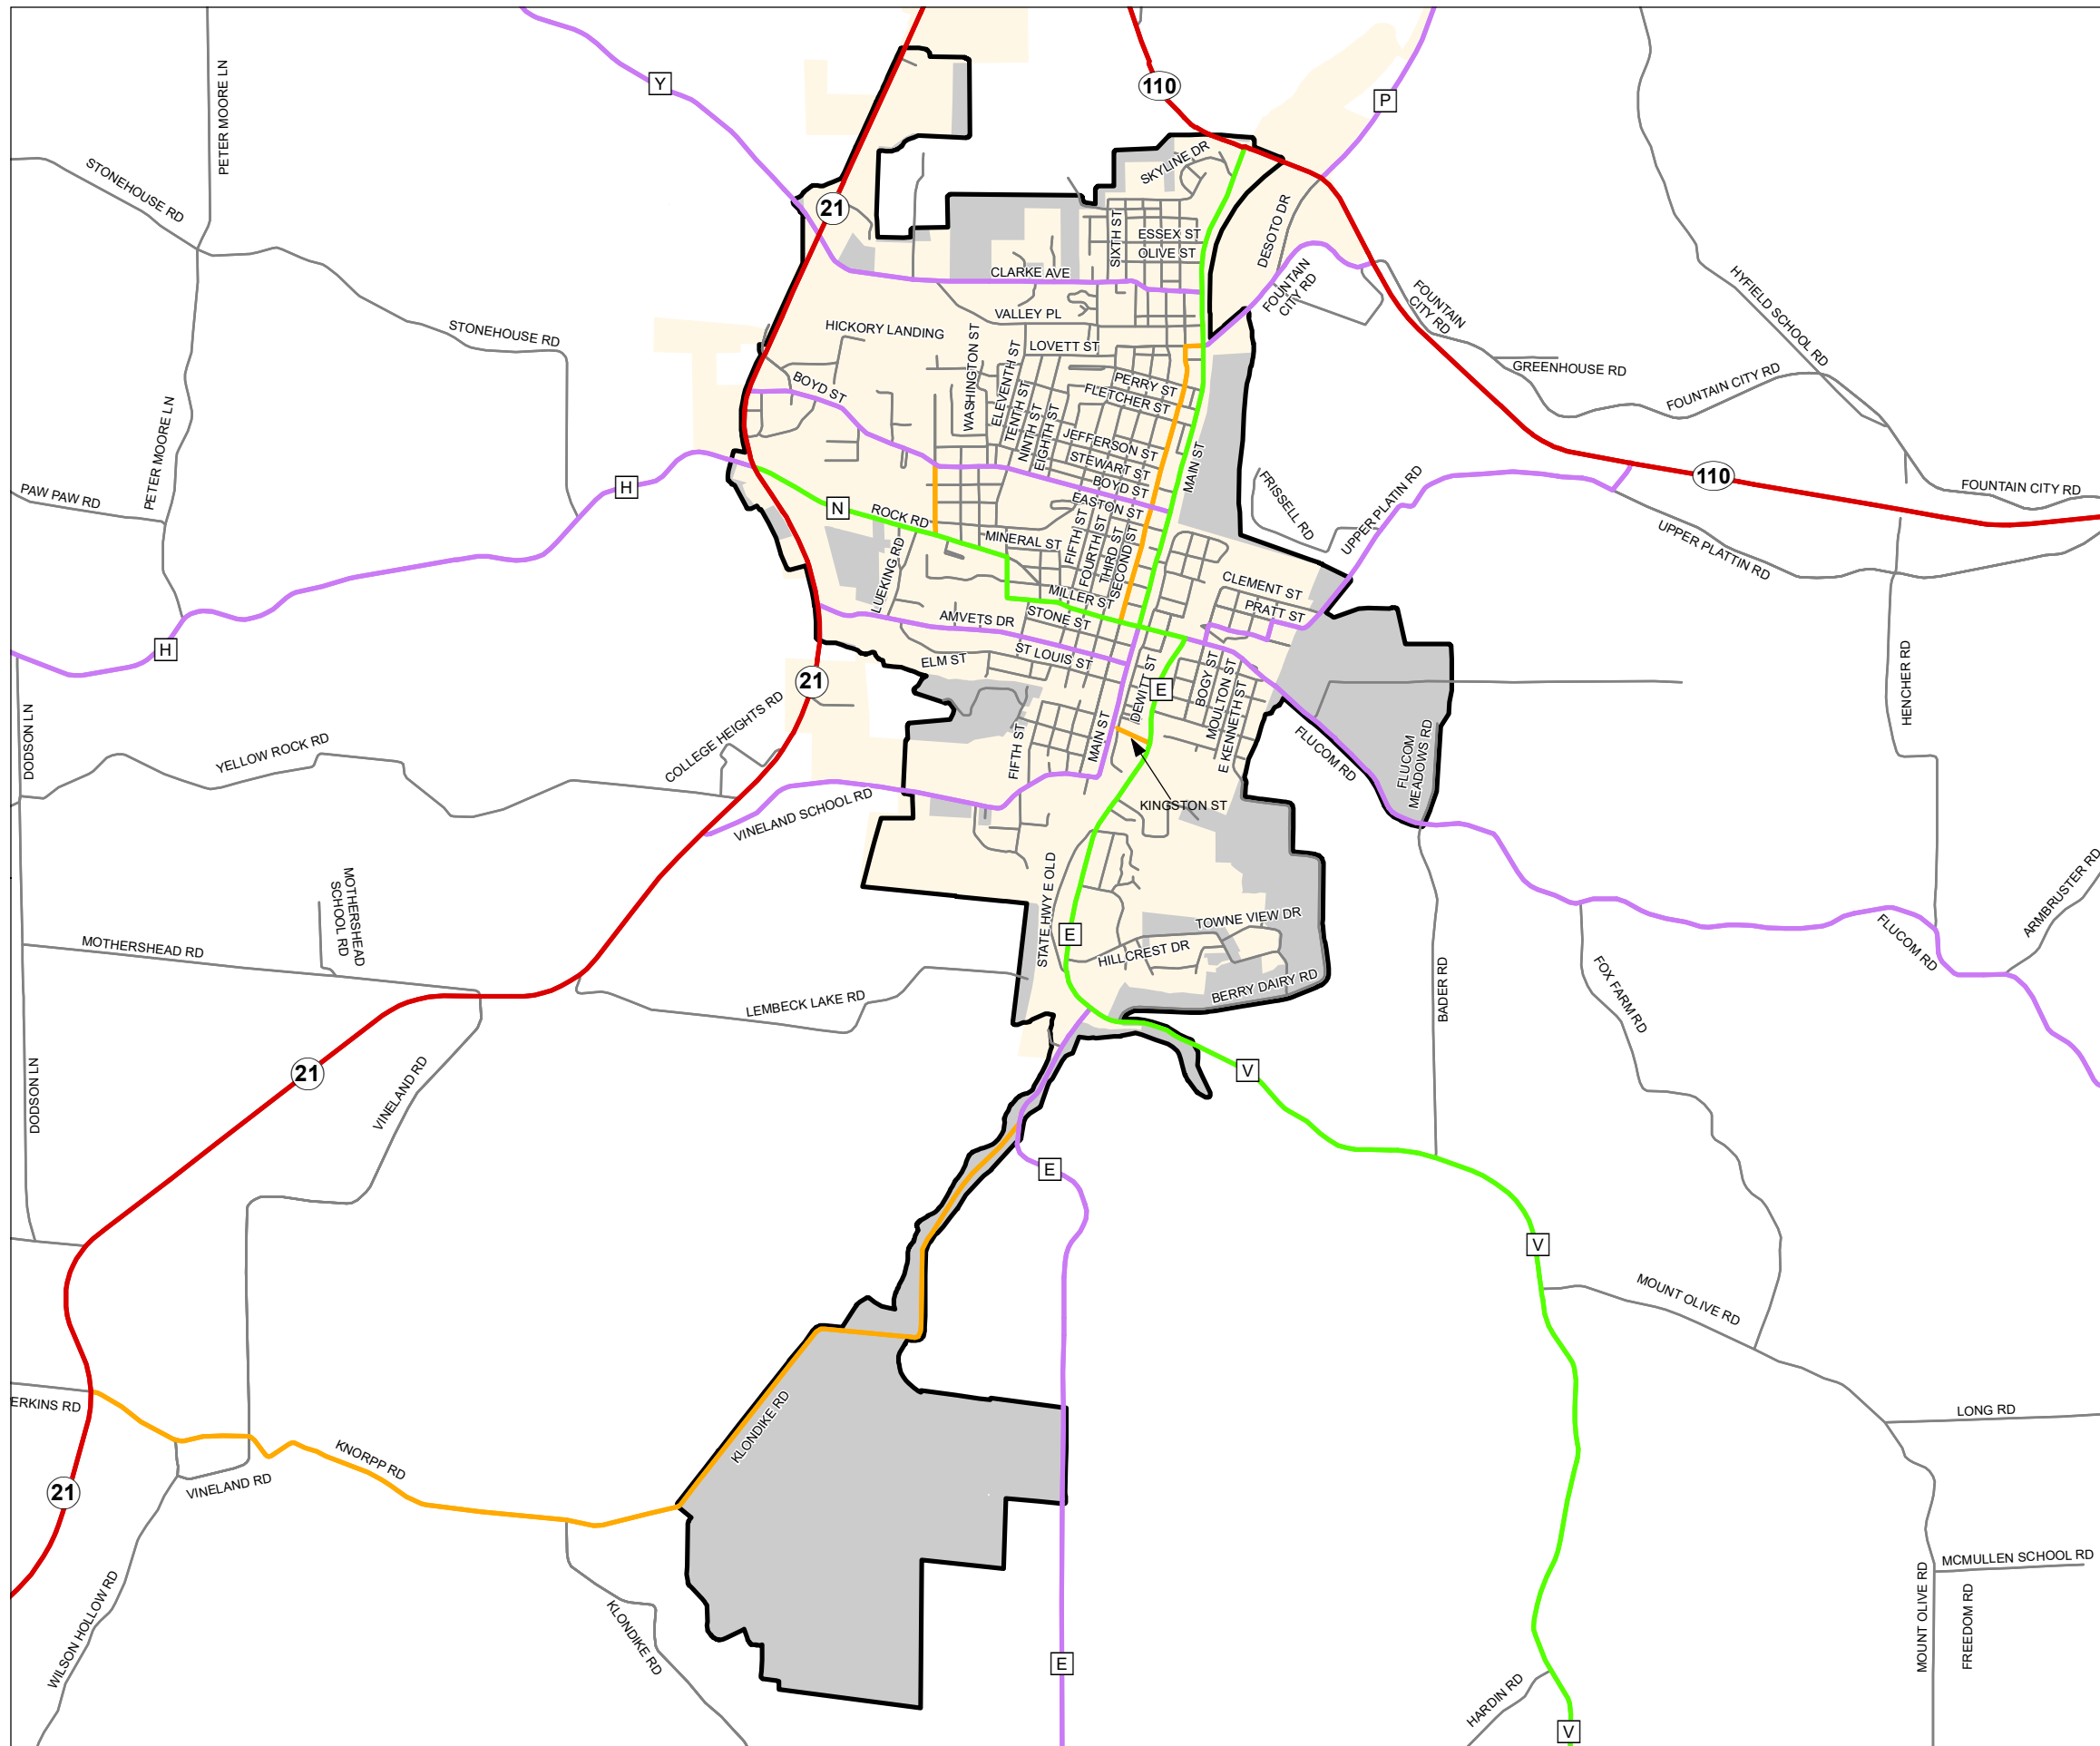

Functional Classification System

DE SOTO

Jefferson County

Missouri

FUNCTIONAL CLASS	
Interstate	
Other Freeway and Expressway	
Other Principal Arterial	
Minor Arterial	
Major Collector	
Minor Collector	
Local	
CITY	
URBAN AREA	

Federal-Aid highways exclude local roads and rural minor collectors.

Transportation Planning

105 W. Capitol Ave.
Jefferson City, MO 65102
Phone (573) 526-5478
Fax (573) 526-8052

Approved January 10, 2024