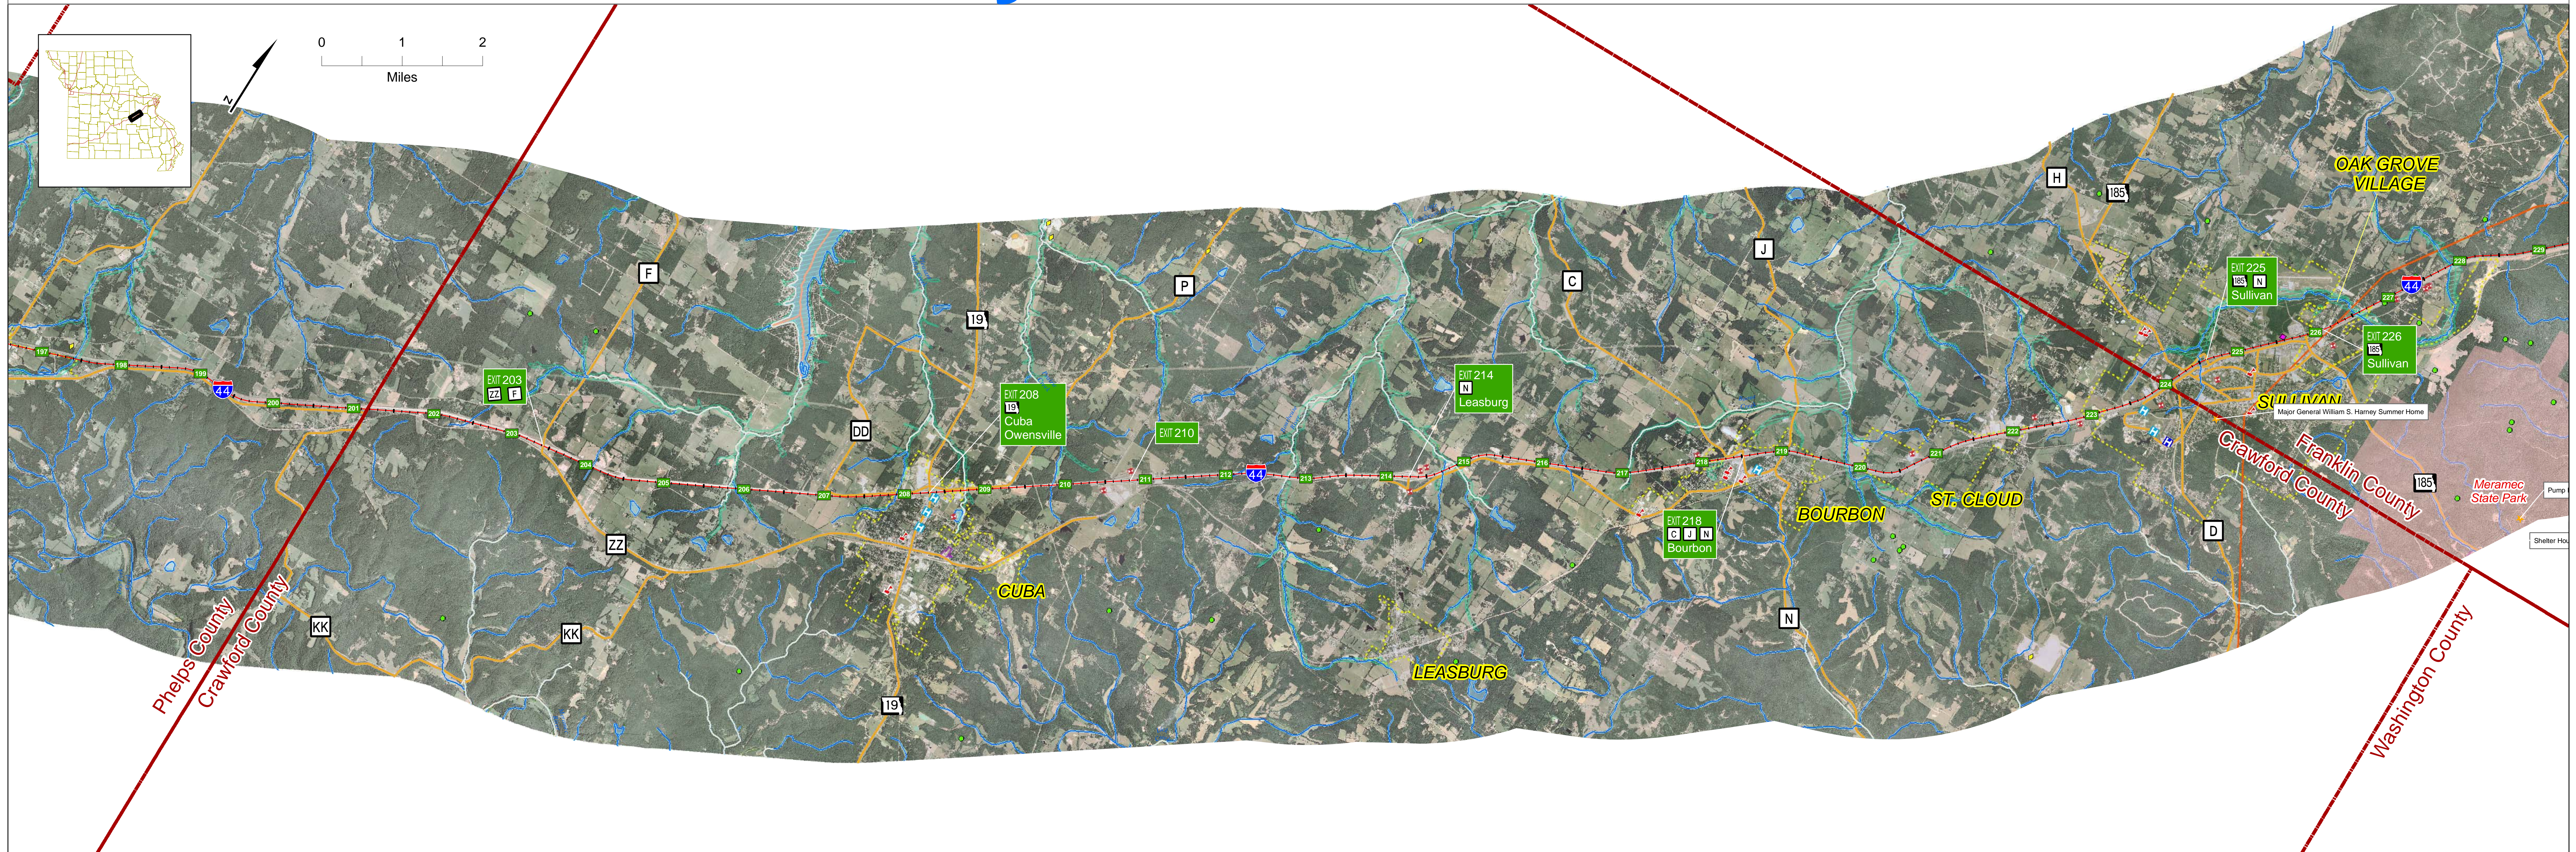

Crawford County Environmental Resources

Threatened and Endangered Species Found in Crawford County			
Species Common Name	Scientific Name	Federal Status	State Status
 Bald Eagle	<i>Haliaeetus leucocephalus</i>	Threatened	Endangered
 Eastern Hellbender	<i>Cryptobranchus alleganiensis alleganiensis</i>	N/L	Endangered
 Gray Bat	<i>Myotis grisescens</i>	Endangered	Endangered
 Indiana Bat	<i>Myotis sodalist</i>	Endangered	Endangered
 Running Buffalo Clover	<i>Trifolium stoloniferum</i>	Endangered	Endangered
 Scaleshell	<i>Leptodea leptodon</i>	Endangered	Endangered
 Sheepnose	<i>Plethobasus cyphus</i>	Candidate	Endangered
 Spectaclecase	<i>Cumberlandia monodonta</i>	Candidate	N/L

-  National Historic Sites
-  National Historic District

Regulated Materials Legend

-  Sinkhole
-  Producing Mine
-  Large Hazardous Material Generator
-  Karst Topography
-  Landfill

Floodplains Legend

-  100-Year Floodplain