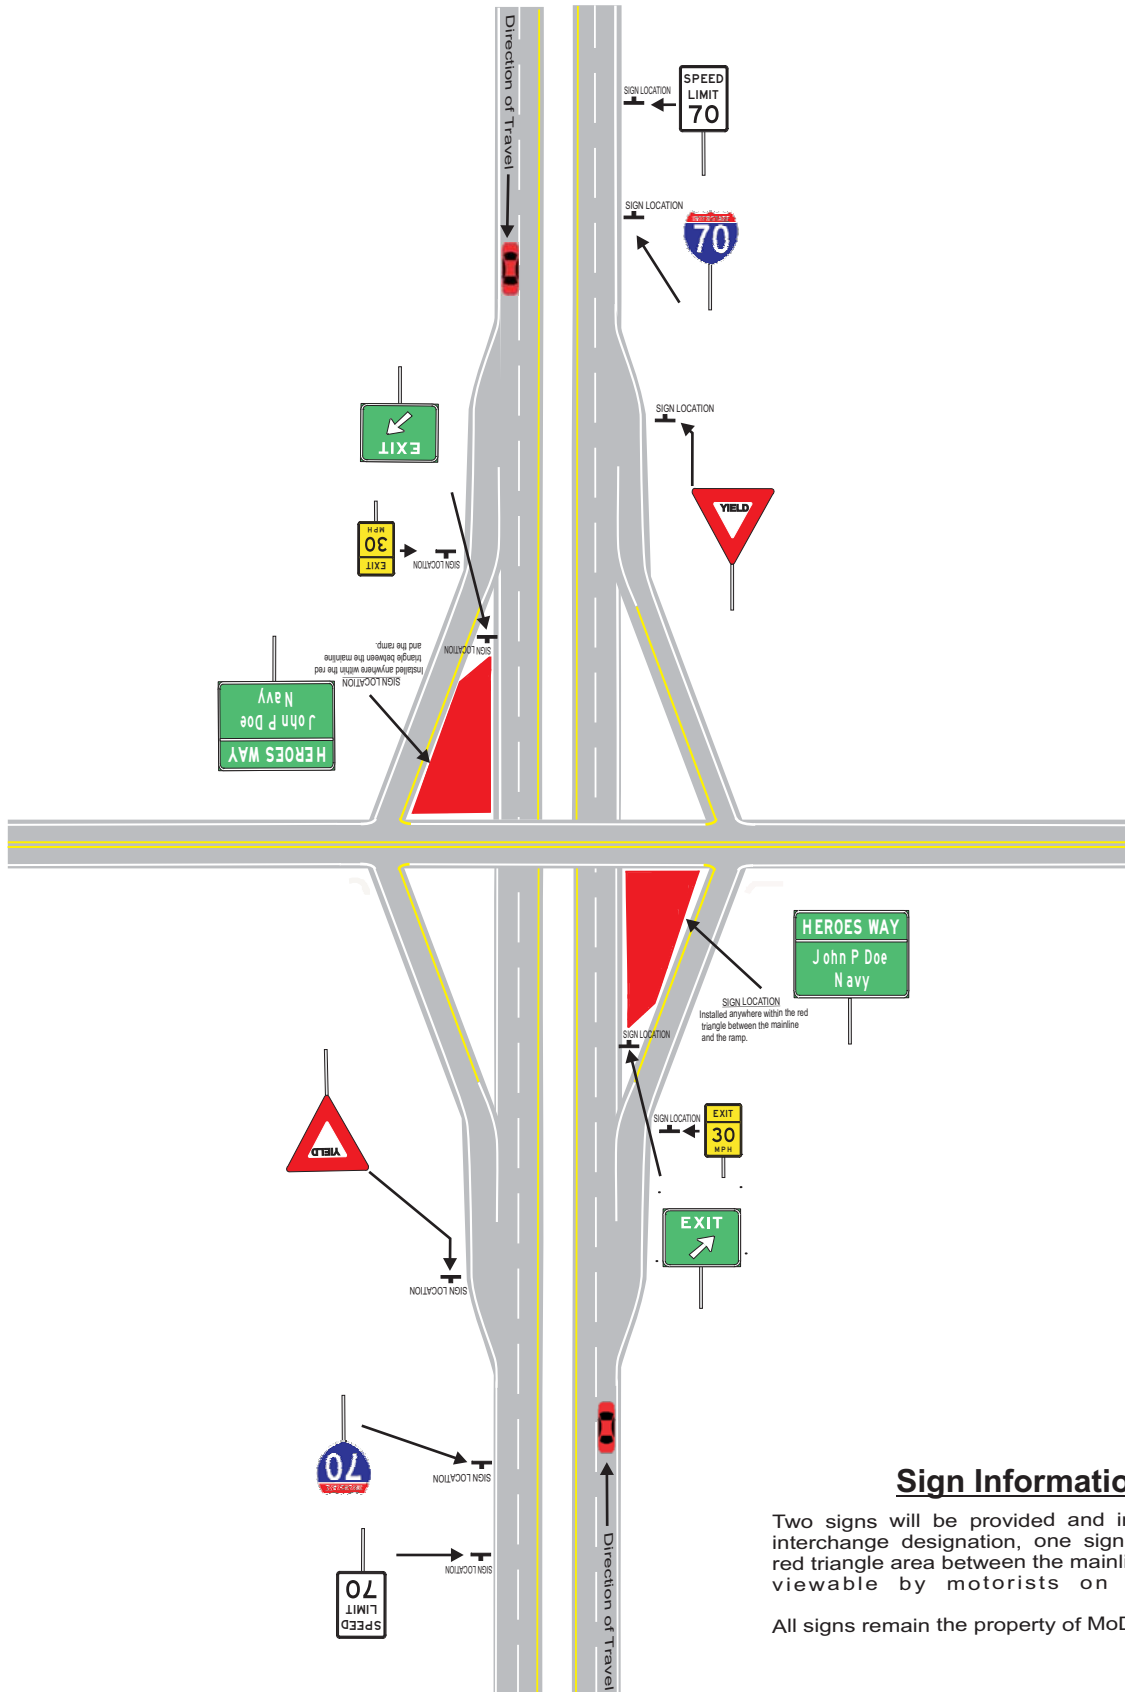

HEROES WAY

Interchange Designation

Typical Sign Location Layout

Sign Information

Two signs will be provided and installed for each interchange designation, one sign each within the red triangle area between the mainline and the ramp, viewable by motorists on the mainline.

All signs remain the property of MoDOT.