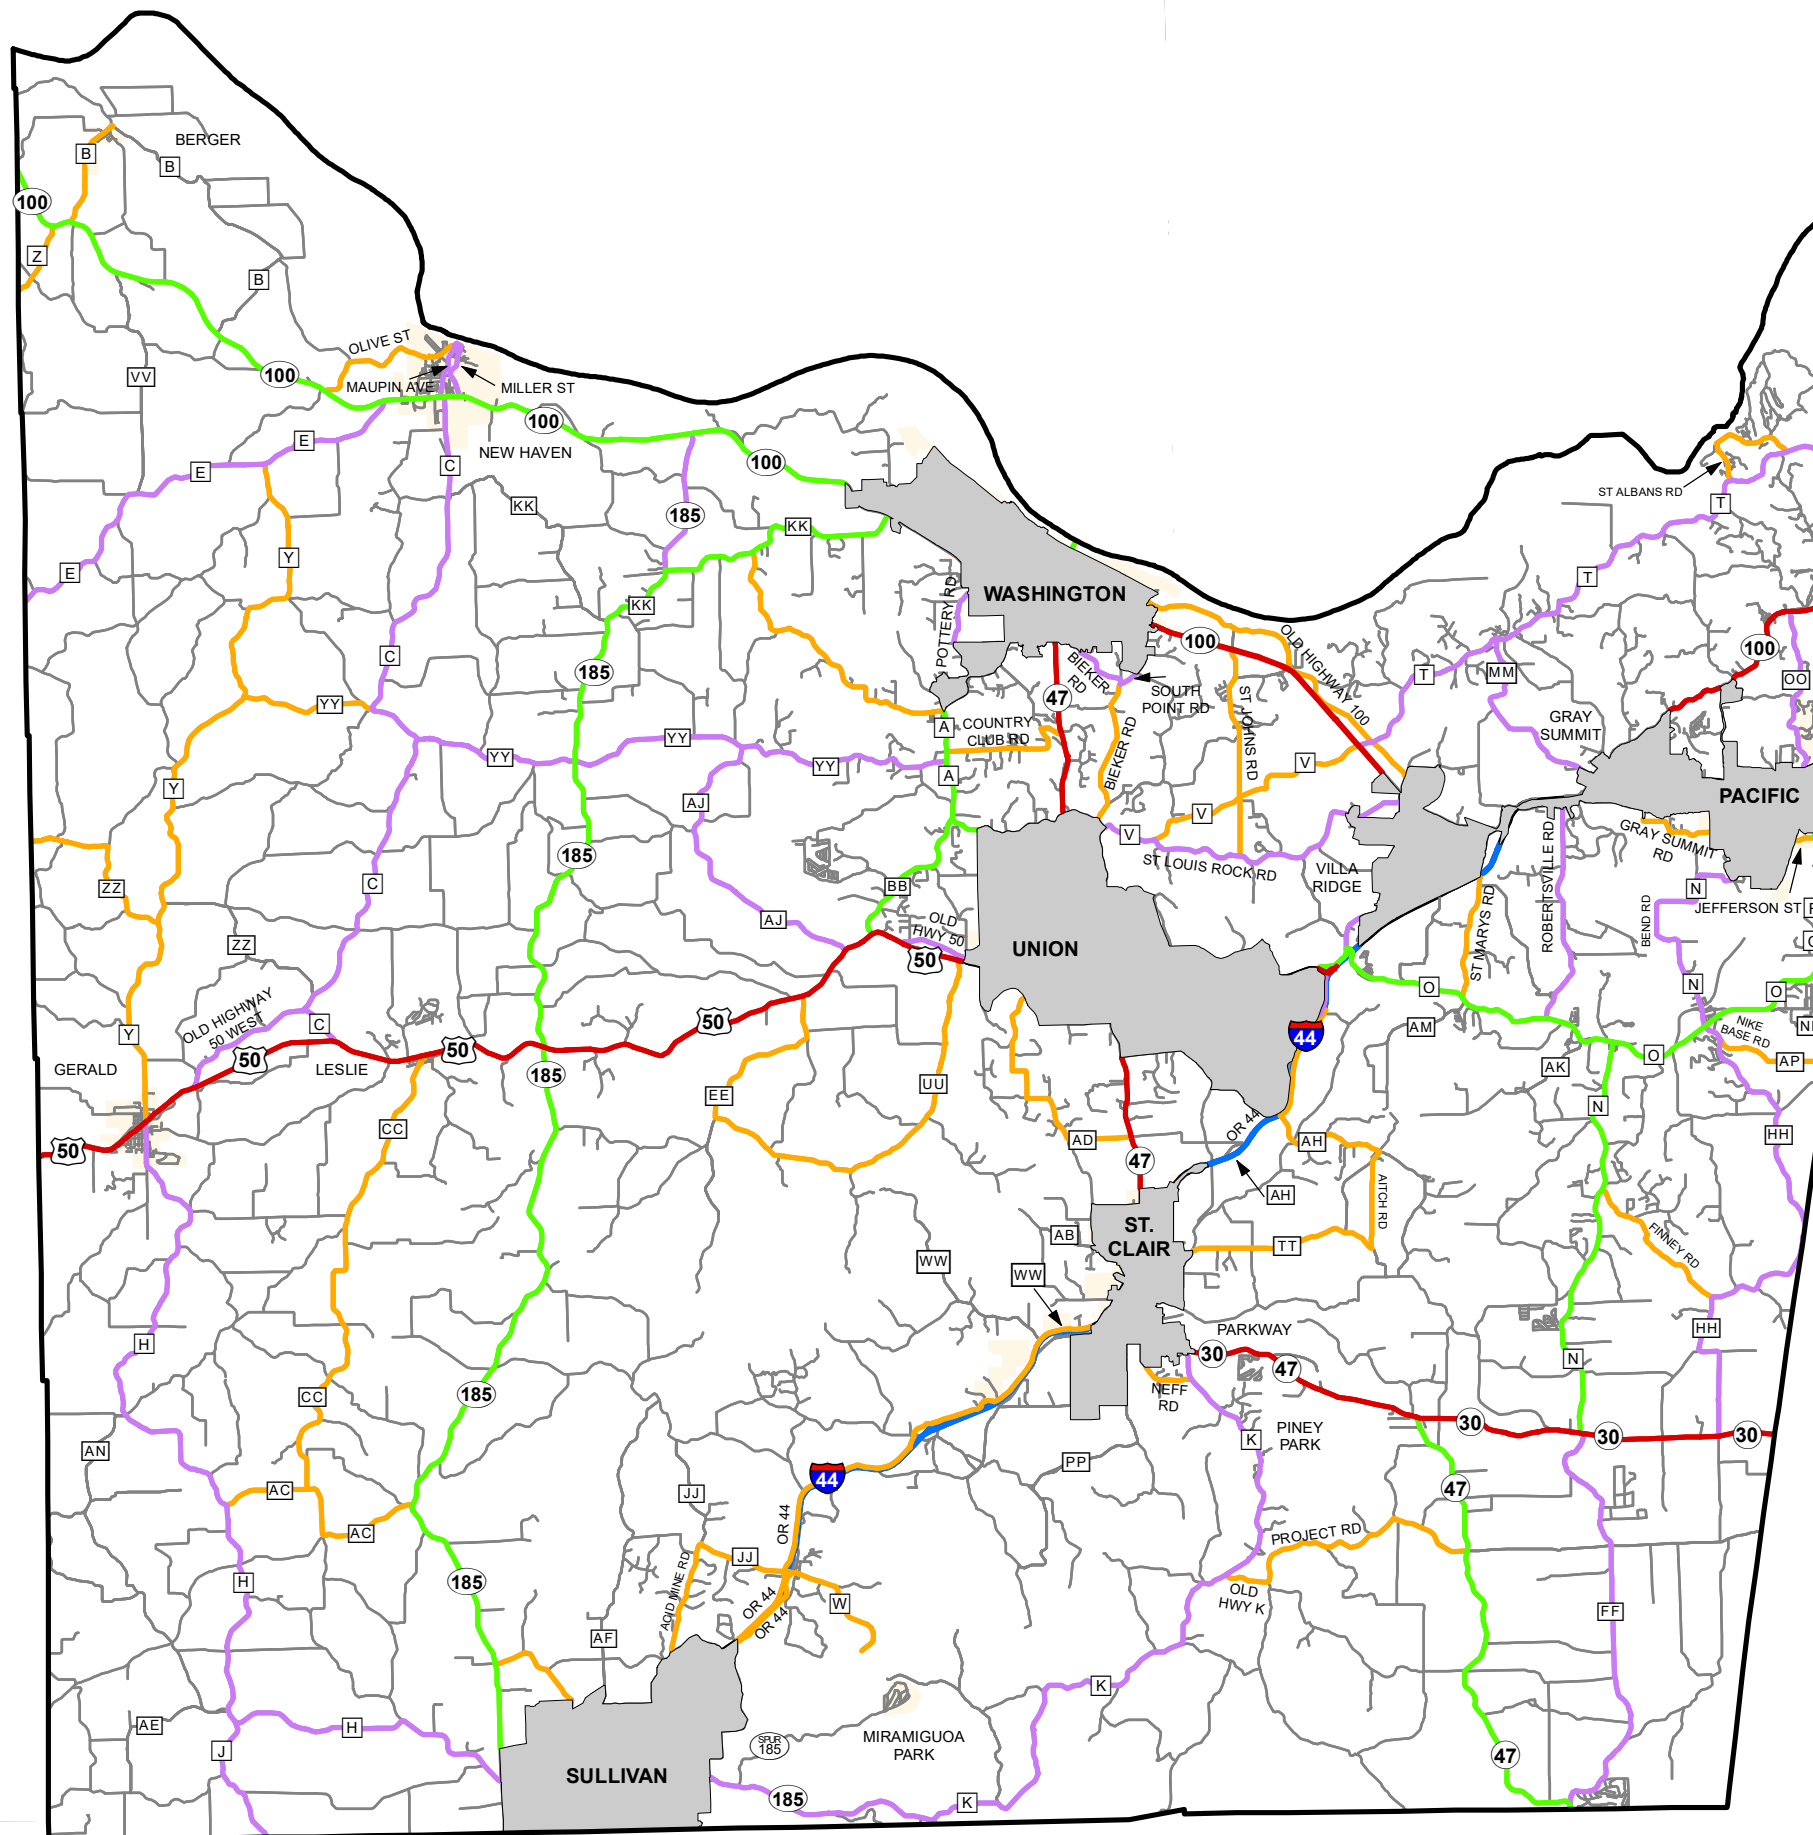

Rural Functional Classification

FRANKLIN COUNTY

Missouri

FUNCTIONAL CLASS

Interstate	
Other Freeway and Expressway	
Other Principal Arterial	
Minor Arterial	
Major Collector	
Minor Collector	
Local	

CITY

URBAN AREA

Federal-Aid highways exclude local roads and rural minor collectors.

Transportation Planning
 105 W. Capitol Ave.
 Jefferson City, MO 65102
 Phone (573) 526-5478
 Fax (573) 526-8052

Approved January 10, 2024