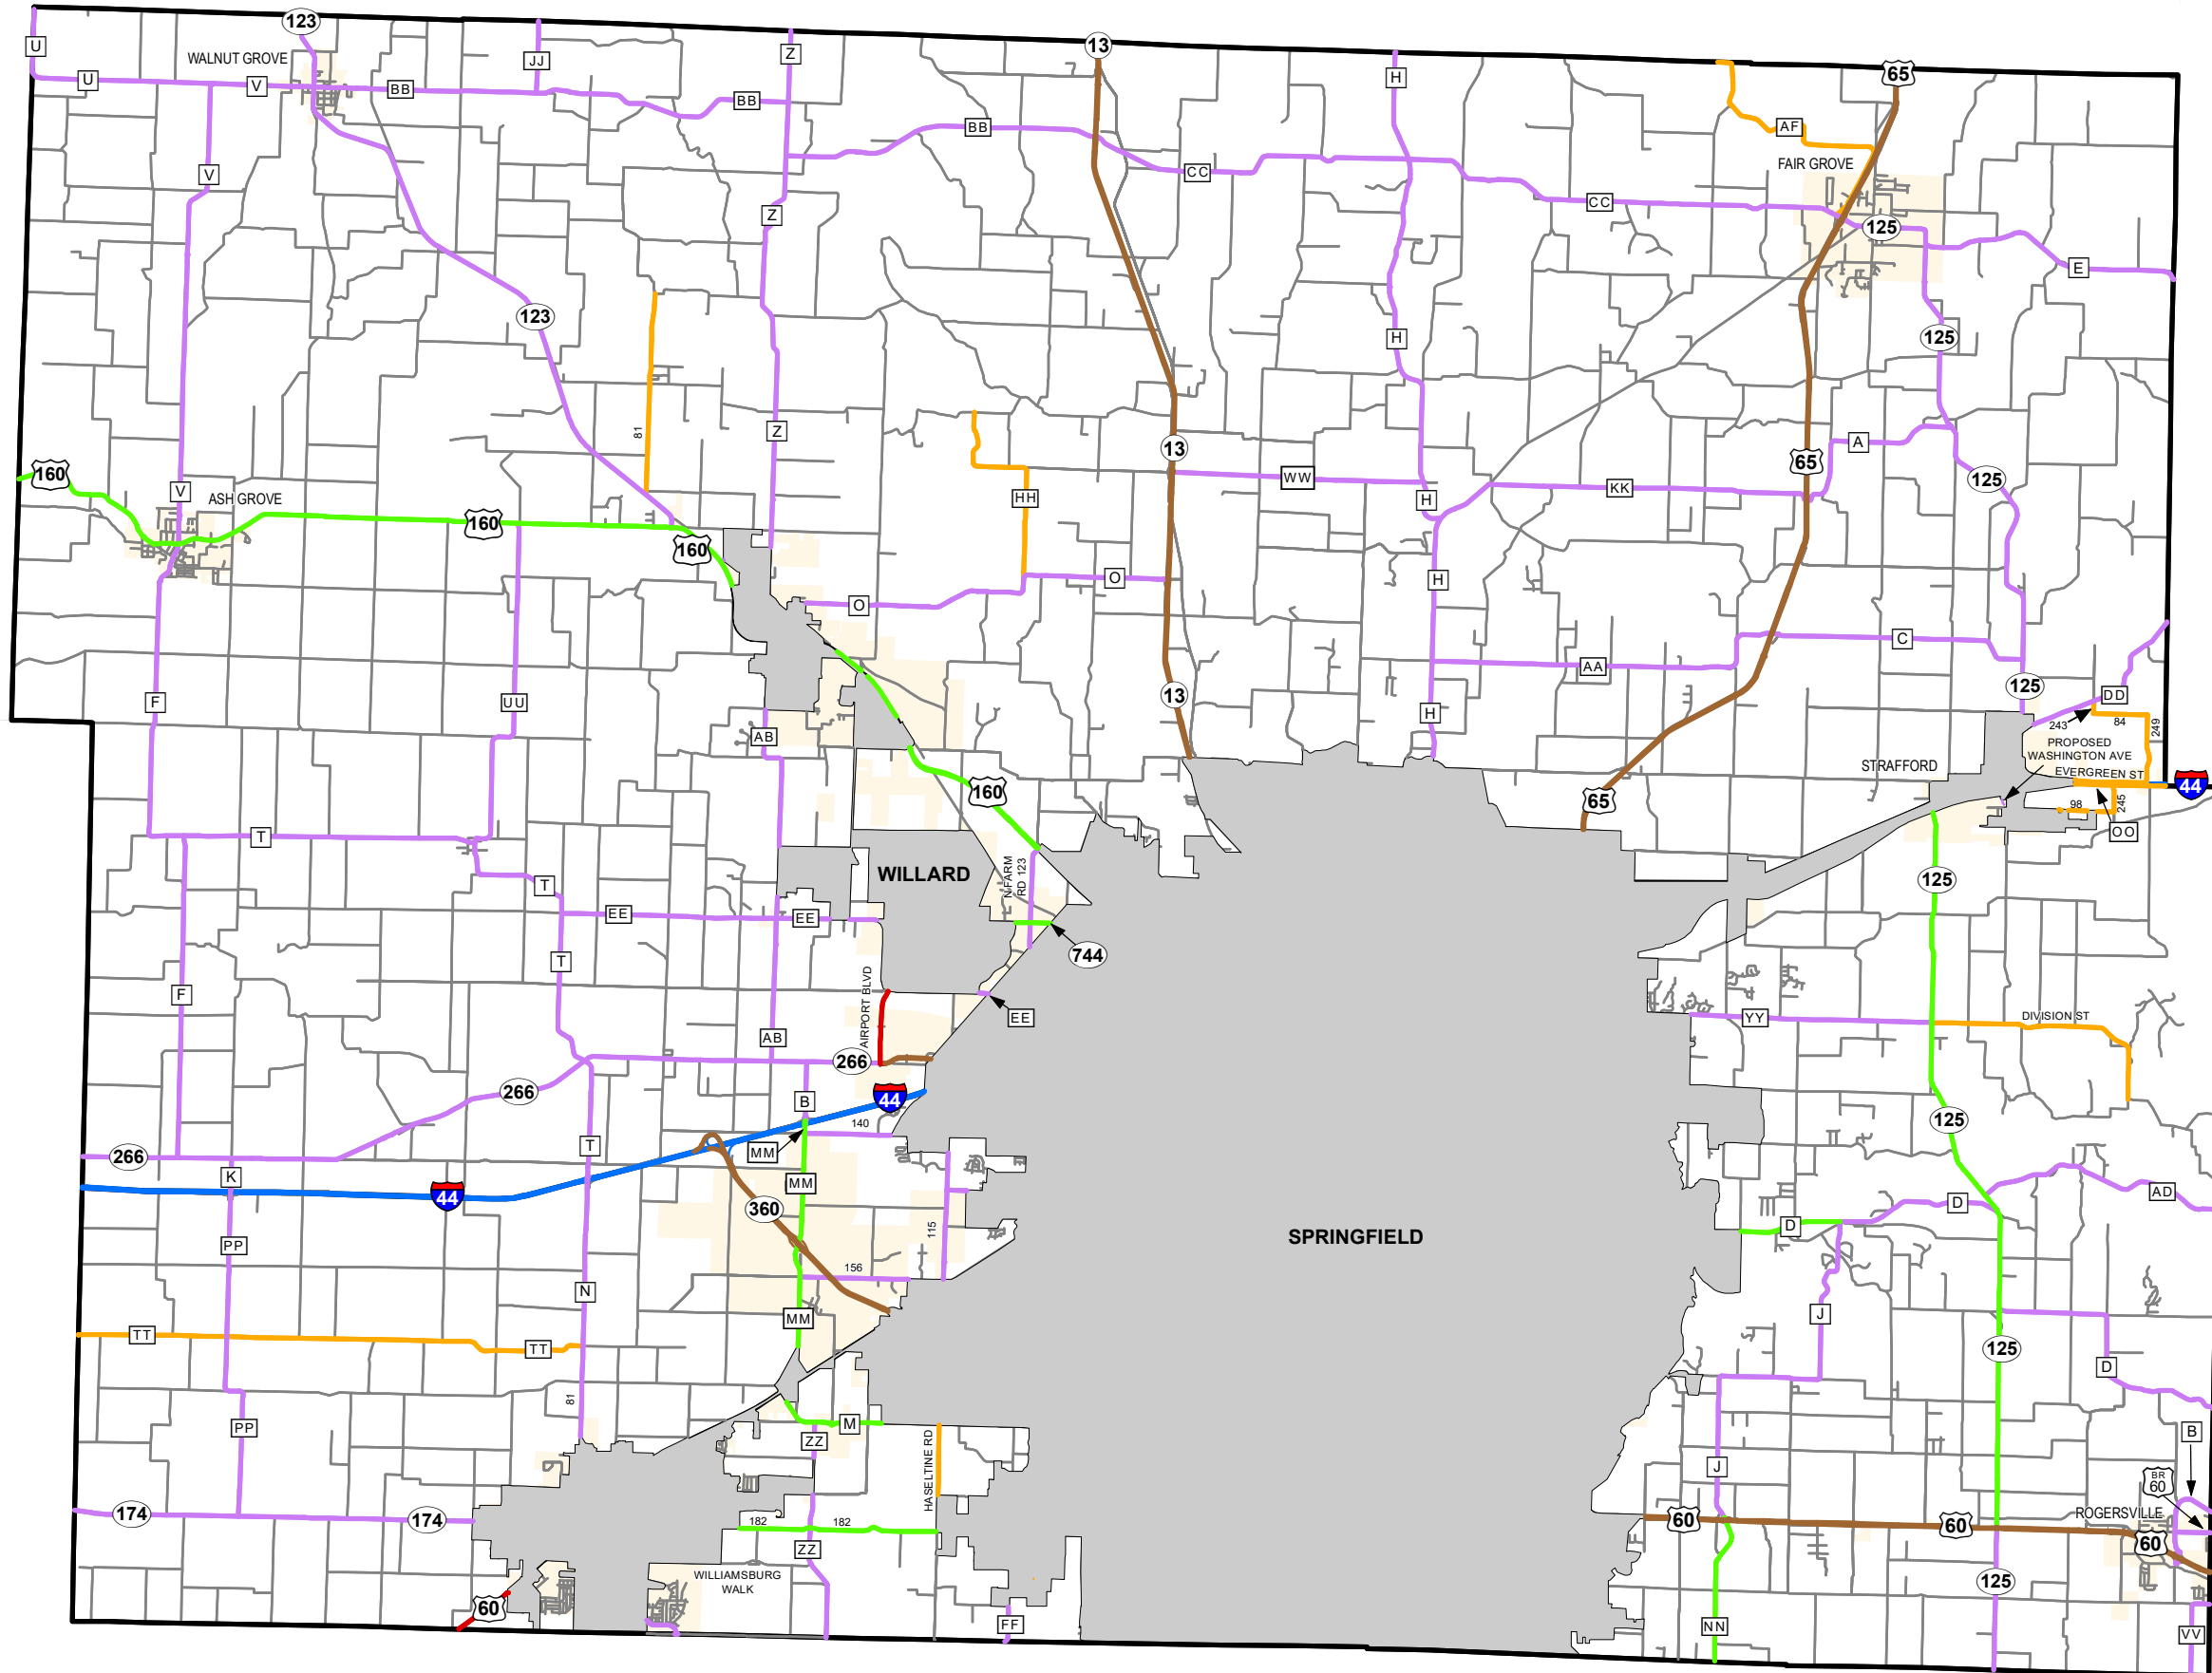

## GREENE COUNTY

### Missouri

**FUNCTIONAL CLASS**

- Interstate —
- Other Freeway and Expressway —
- Other Principal Arterial —
- Minor Arterial —
- Major Collector —
- Minor Collector —
- Local —

**CITY**

**URBAN AREA**

Federal-Aid highways exclude local roads and rural minor collectors.