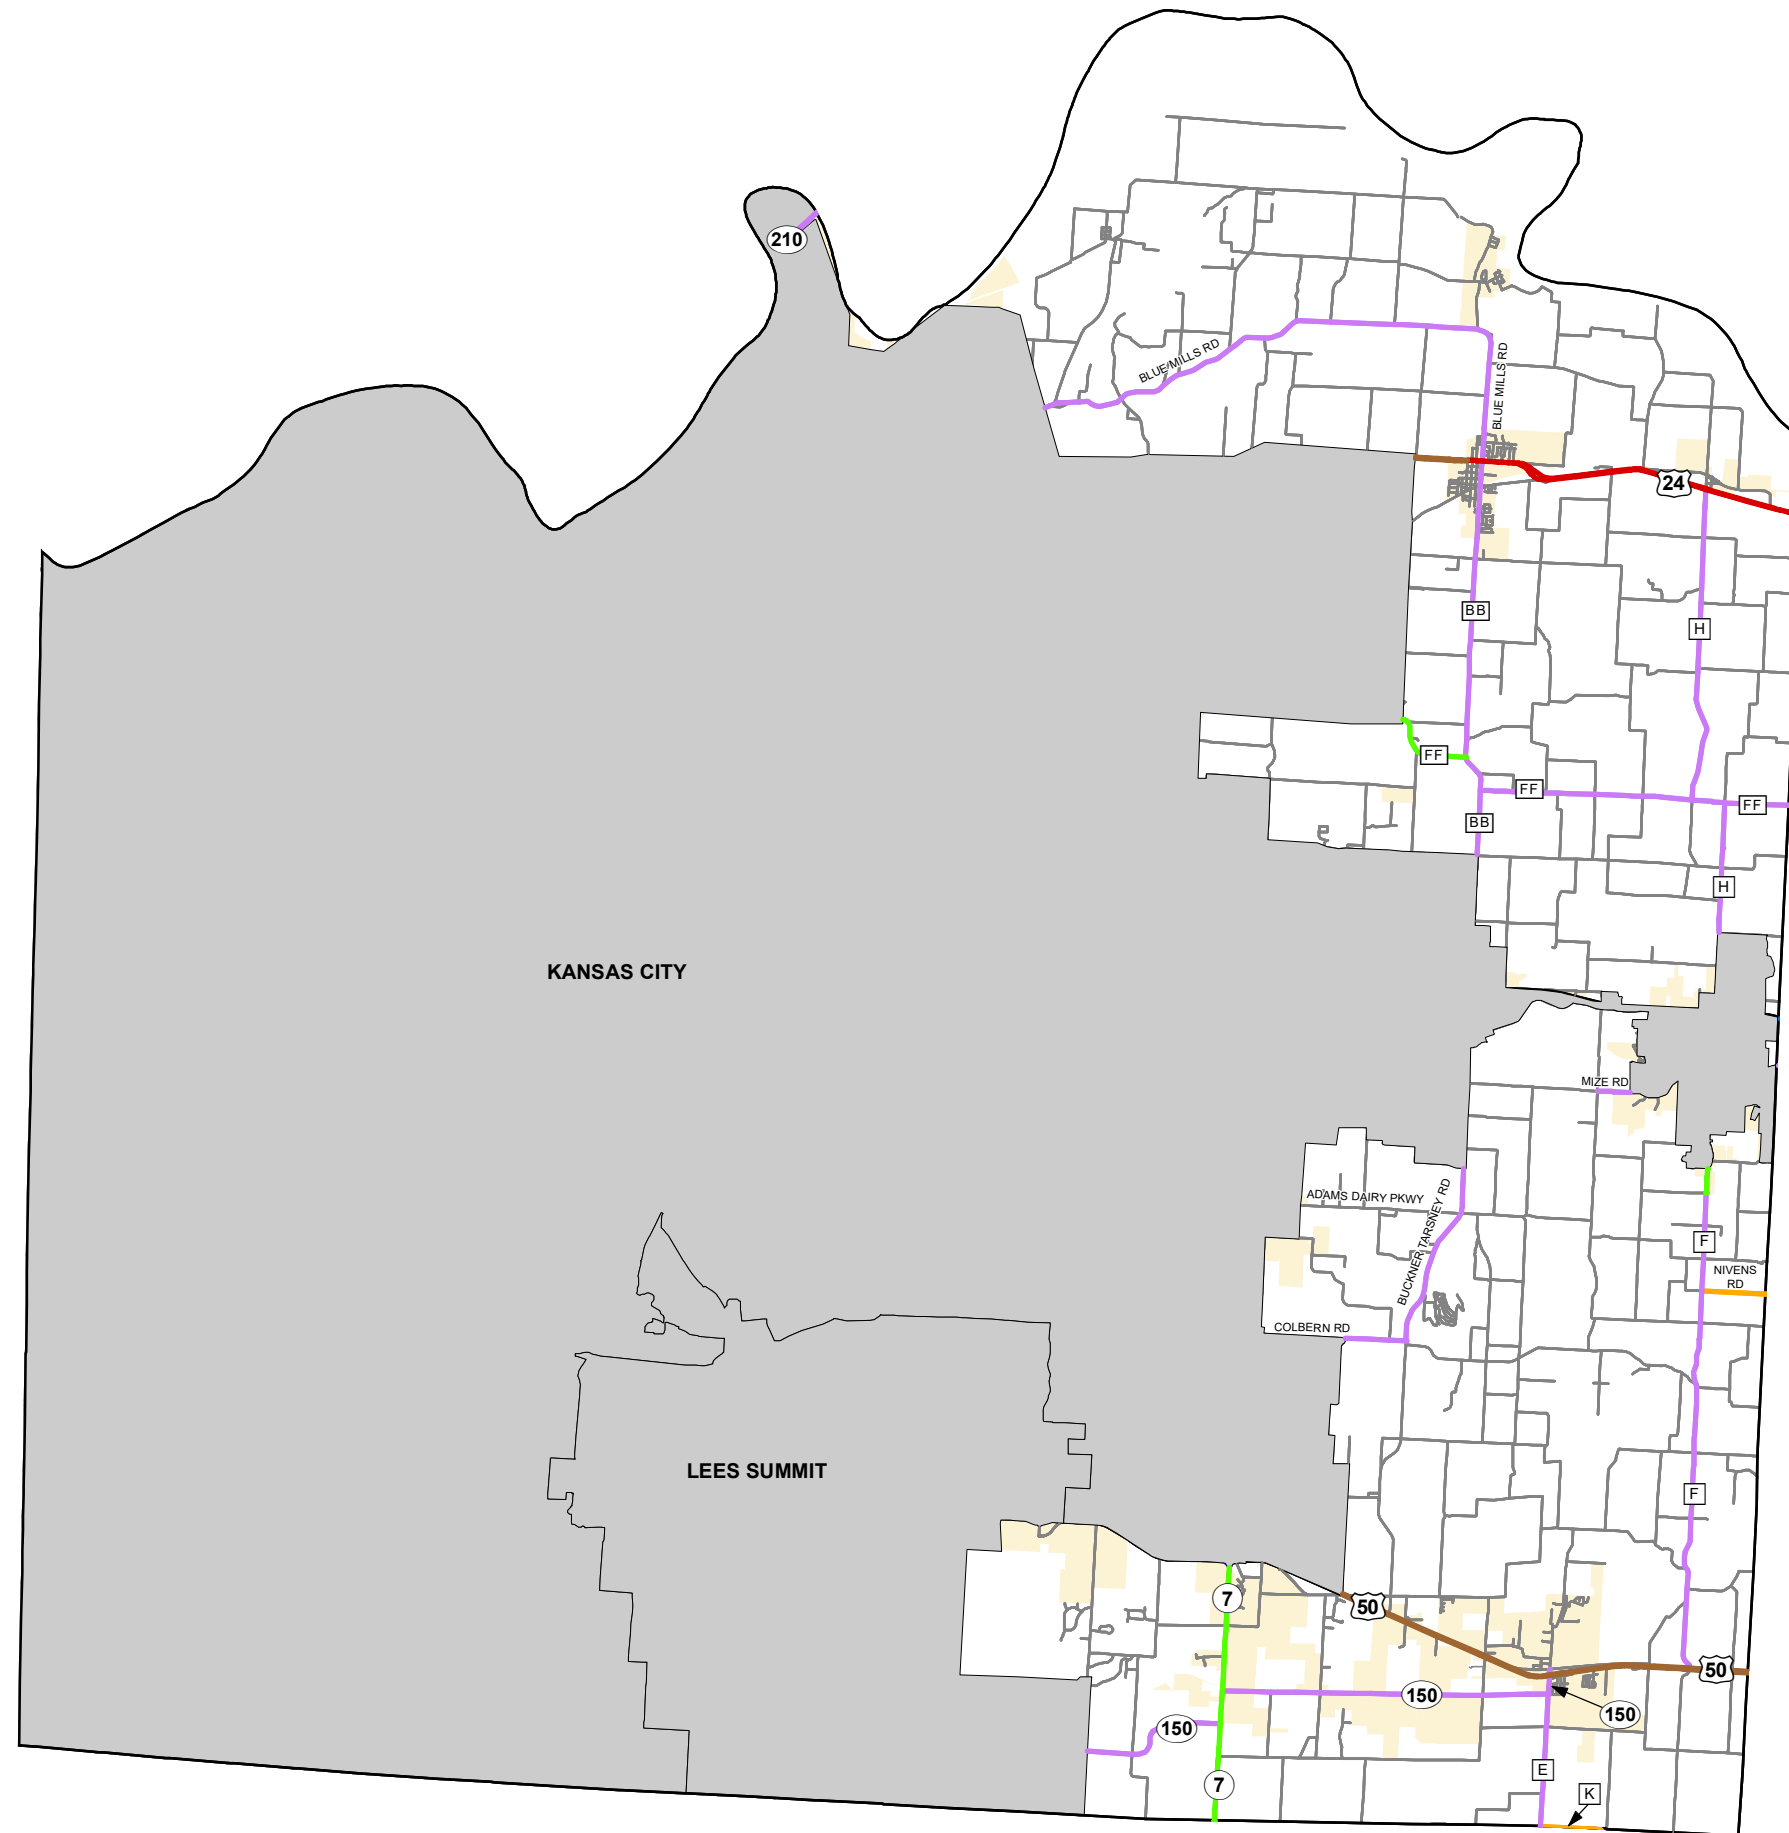

Rural Functional Classification

JACKSON COUNTY

Missouri

FUNCTIONAL CLASS	
Interstate	
Other Freeway and Expressway	
Other Principal Arterial	
Minor Arterial	
Major Collector	
Minor Collector	
Local	
CITY	
URBAN AREA	

Federal-Aid highways exclude local roads and rural minor collectors.

Transportation Planning
 105 W. Capitol Ave.
 Jefferson City, MO 65102
 Phone (573) 526-5478
 Fax (573) 526-8052

Approved January 10, 2024