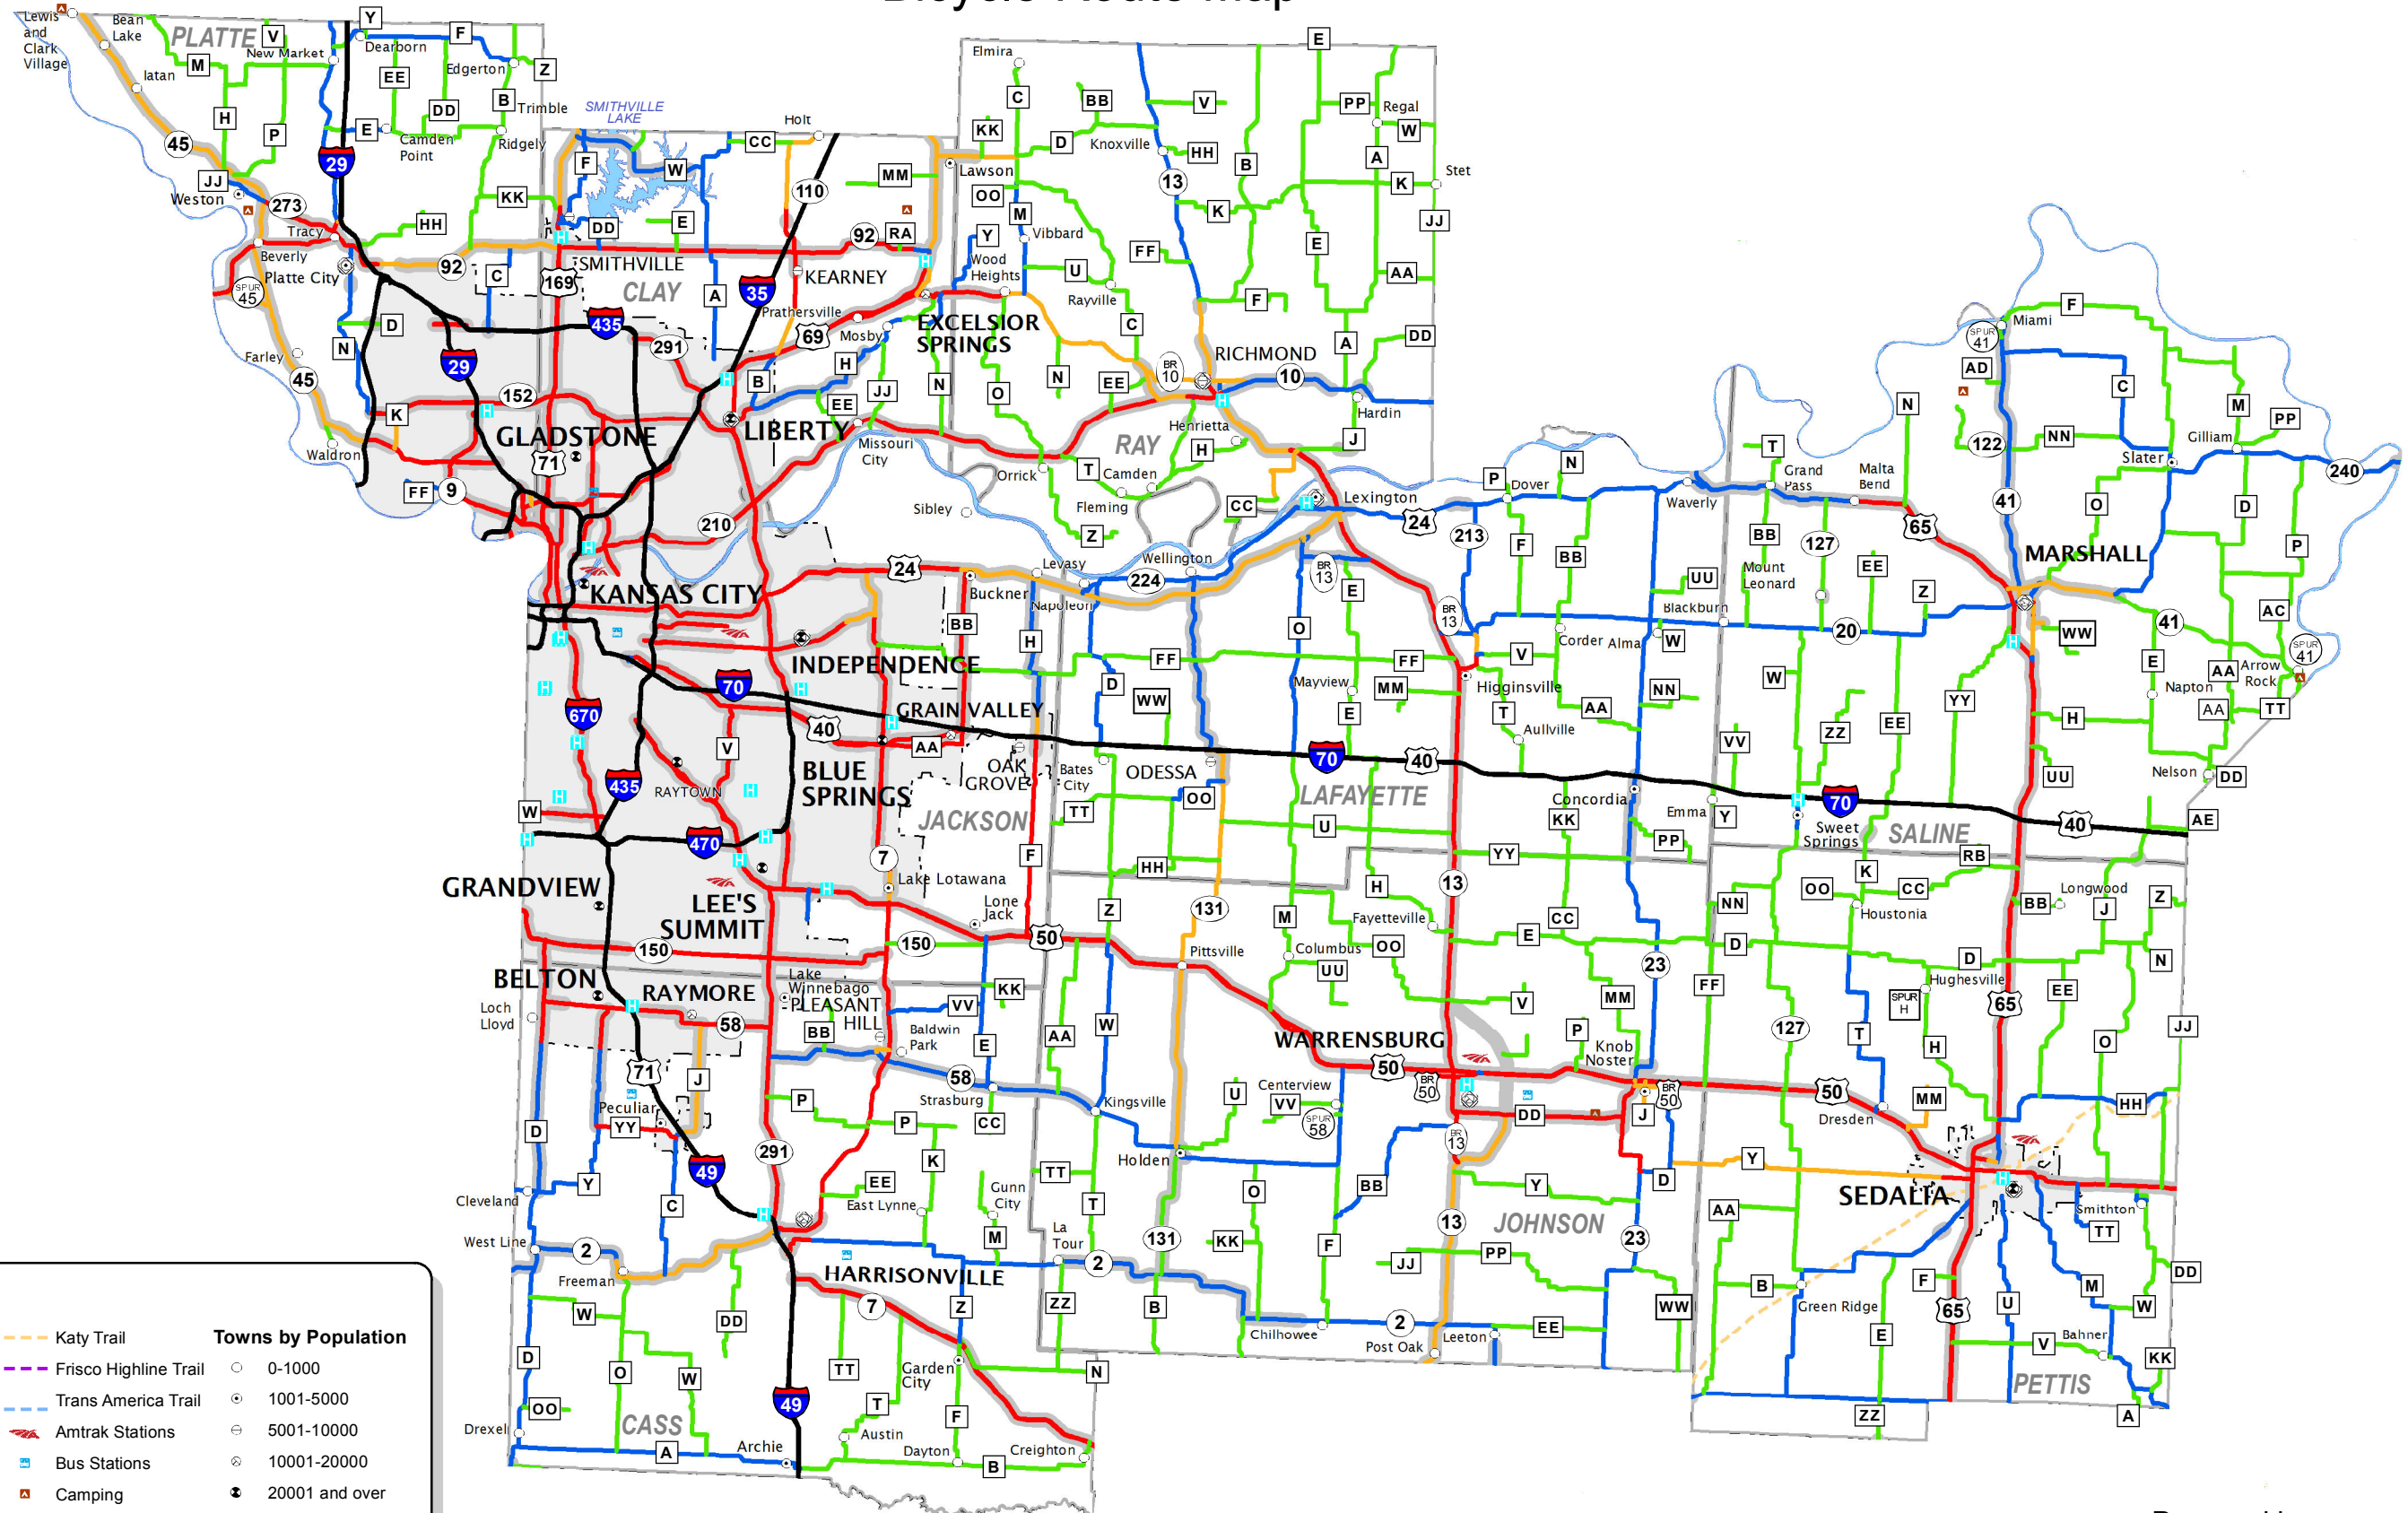

Kansas City District

2013-2014

Bicycle Route Map

Legend

Daily Traffic Volume Ranges	Katy Trail	Towns by Population
0 - 999	Frisco Highline Trail	0-1000
1000 - 2999	Trans America Trail	1001-5000
3000 - 4999	Amtrak Stations	5001-10000
Over 5000	Bus Stations	10001-20000
Interstates	Camping	20001 and over
Paved Shoulders at least 4 feet	Hospitals	County Seat
Rivers and Lakes	National Forest	Urban Area

Prepared by
The Missouri Department of Transportation
July 2013