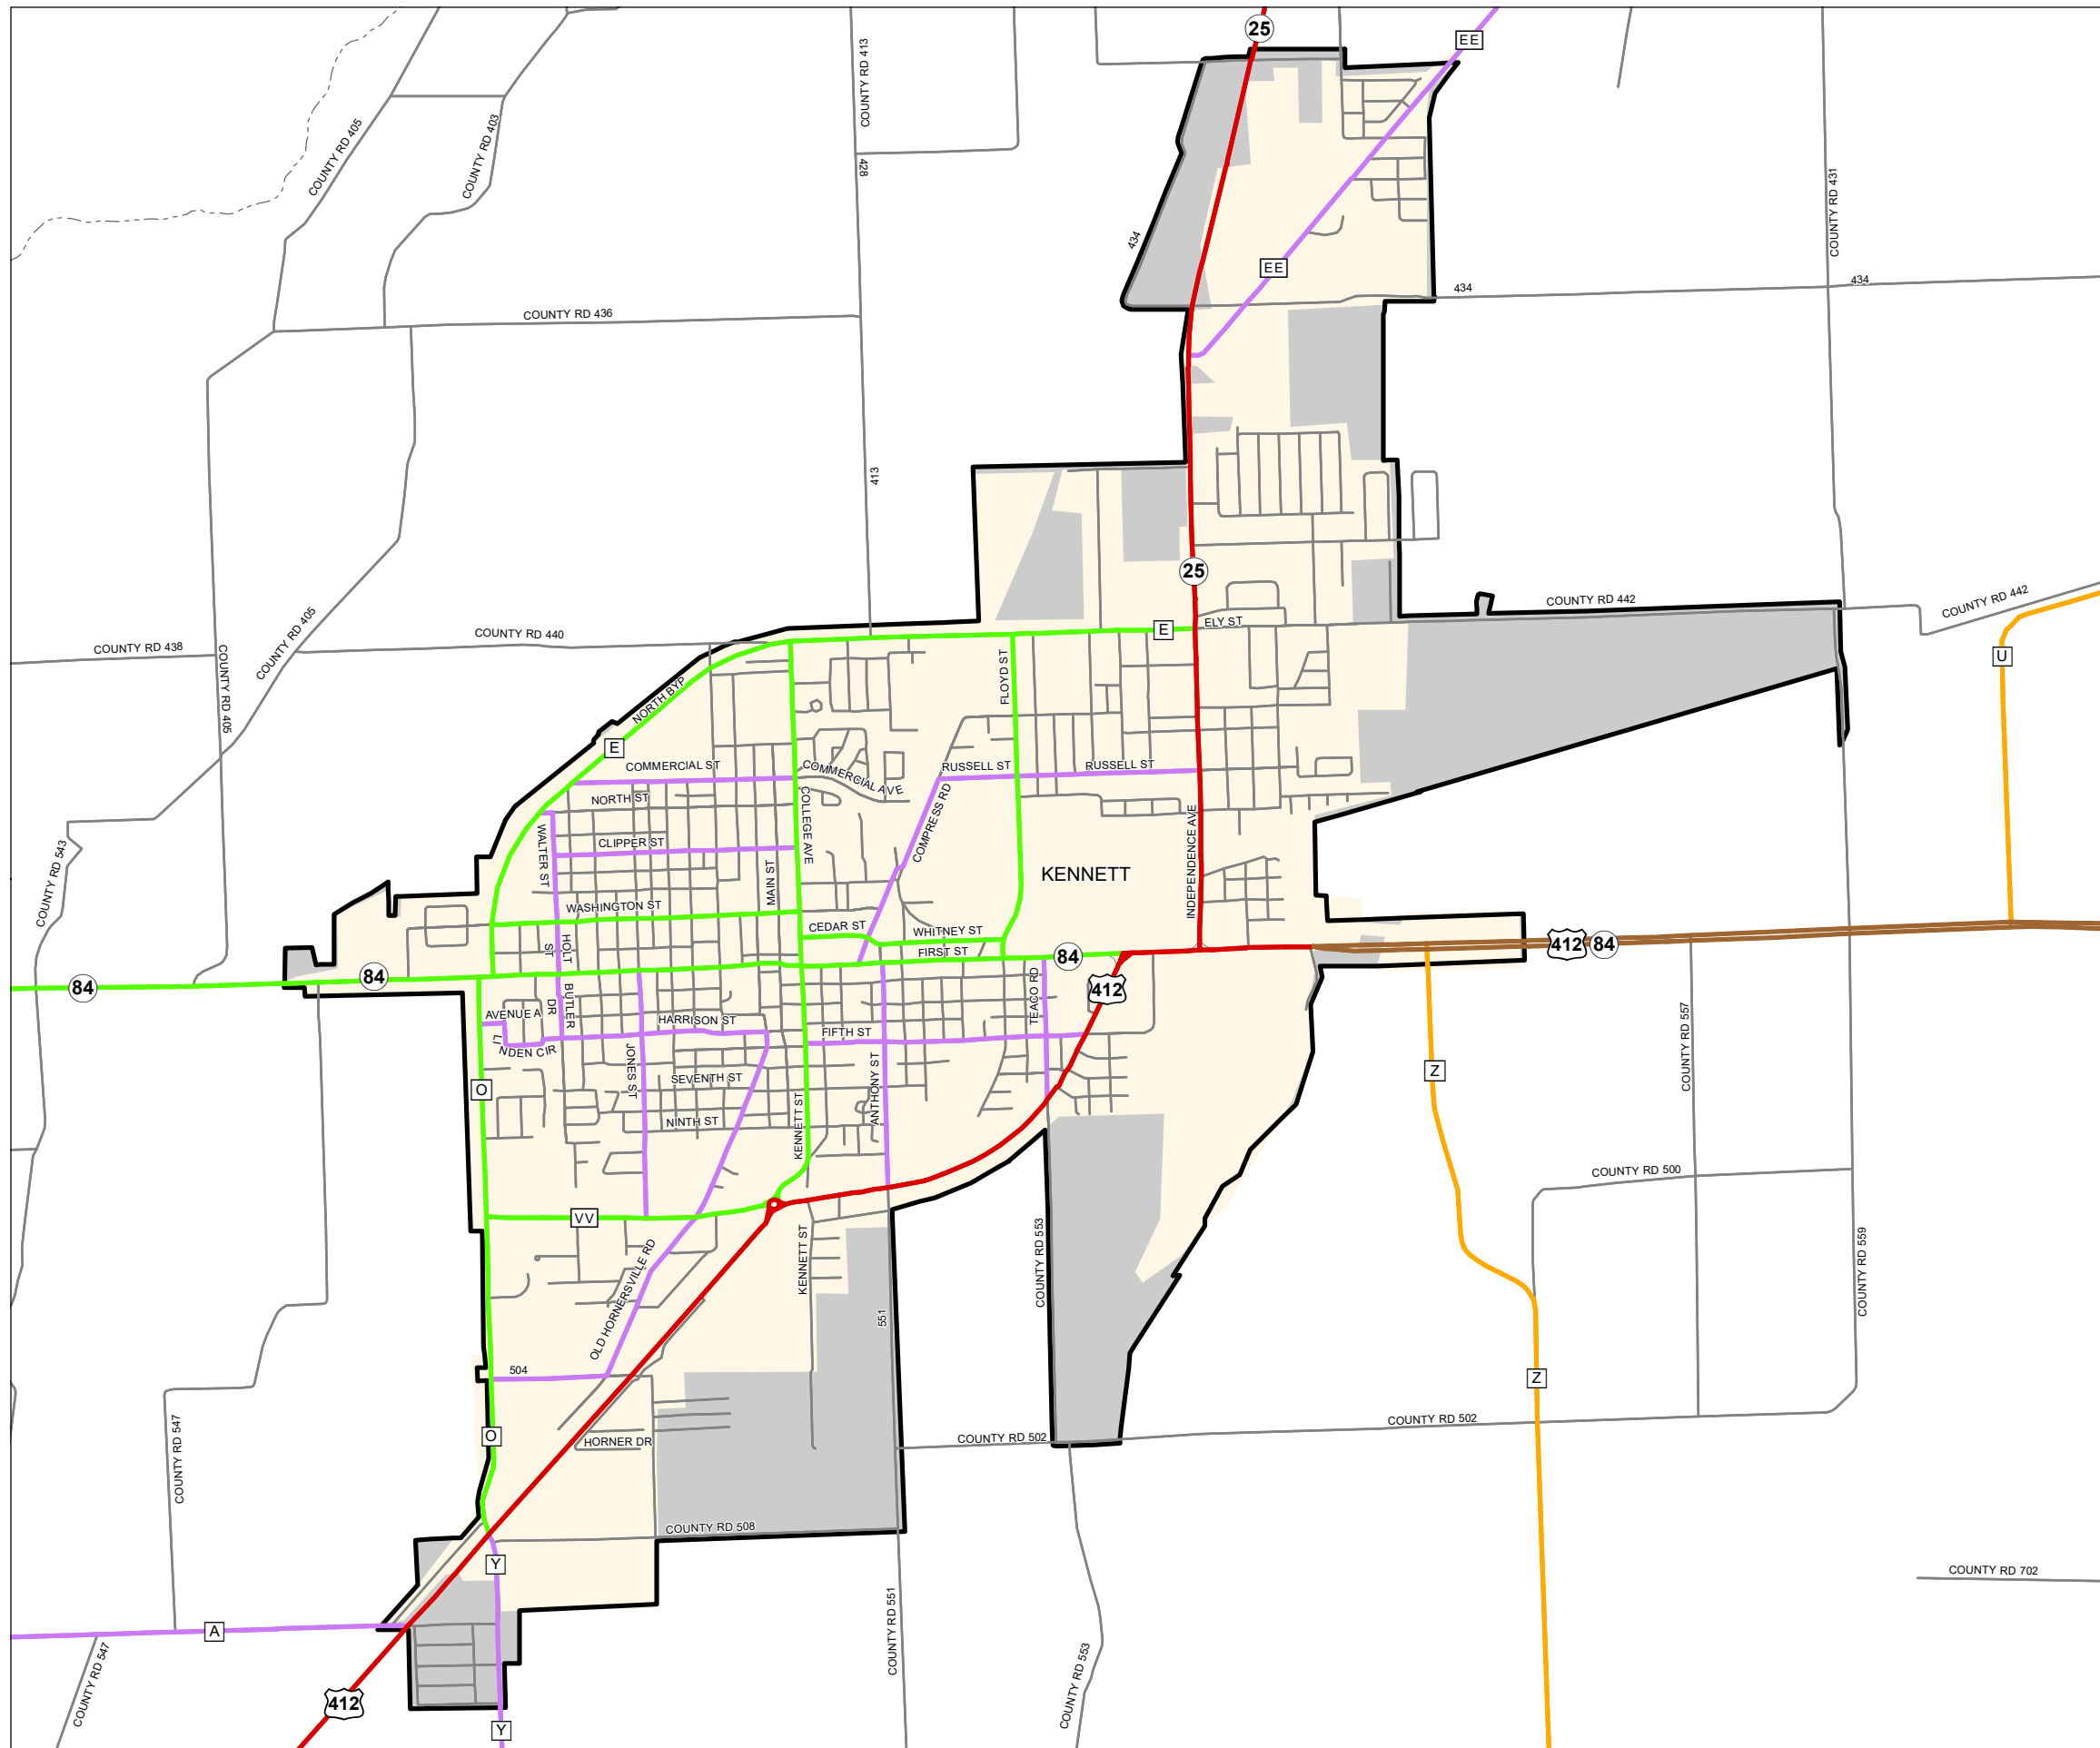

# Functional Classification System

**KENNETT**

Dunklin County

Missouri

FUNCTIONAL CLASS	
Interstate	
Other Freeway and Expressway	
Other Principal Arterial	
Minor Arterial	
Major Collector	
Minor Collector	
Local	
	<b>CITY</b>
	<b>URBAN AREA</b>

Federal-Aid highways exclude local roads and rural minor collectors.

**Transportation Planning**

105 W. Capitol Ave.  
Jefferson City, MO 65102  
Phone (573) 526-5478  
Fax (573) 526-8052

Approved January 10, 2024