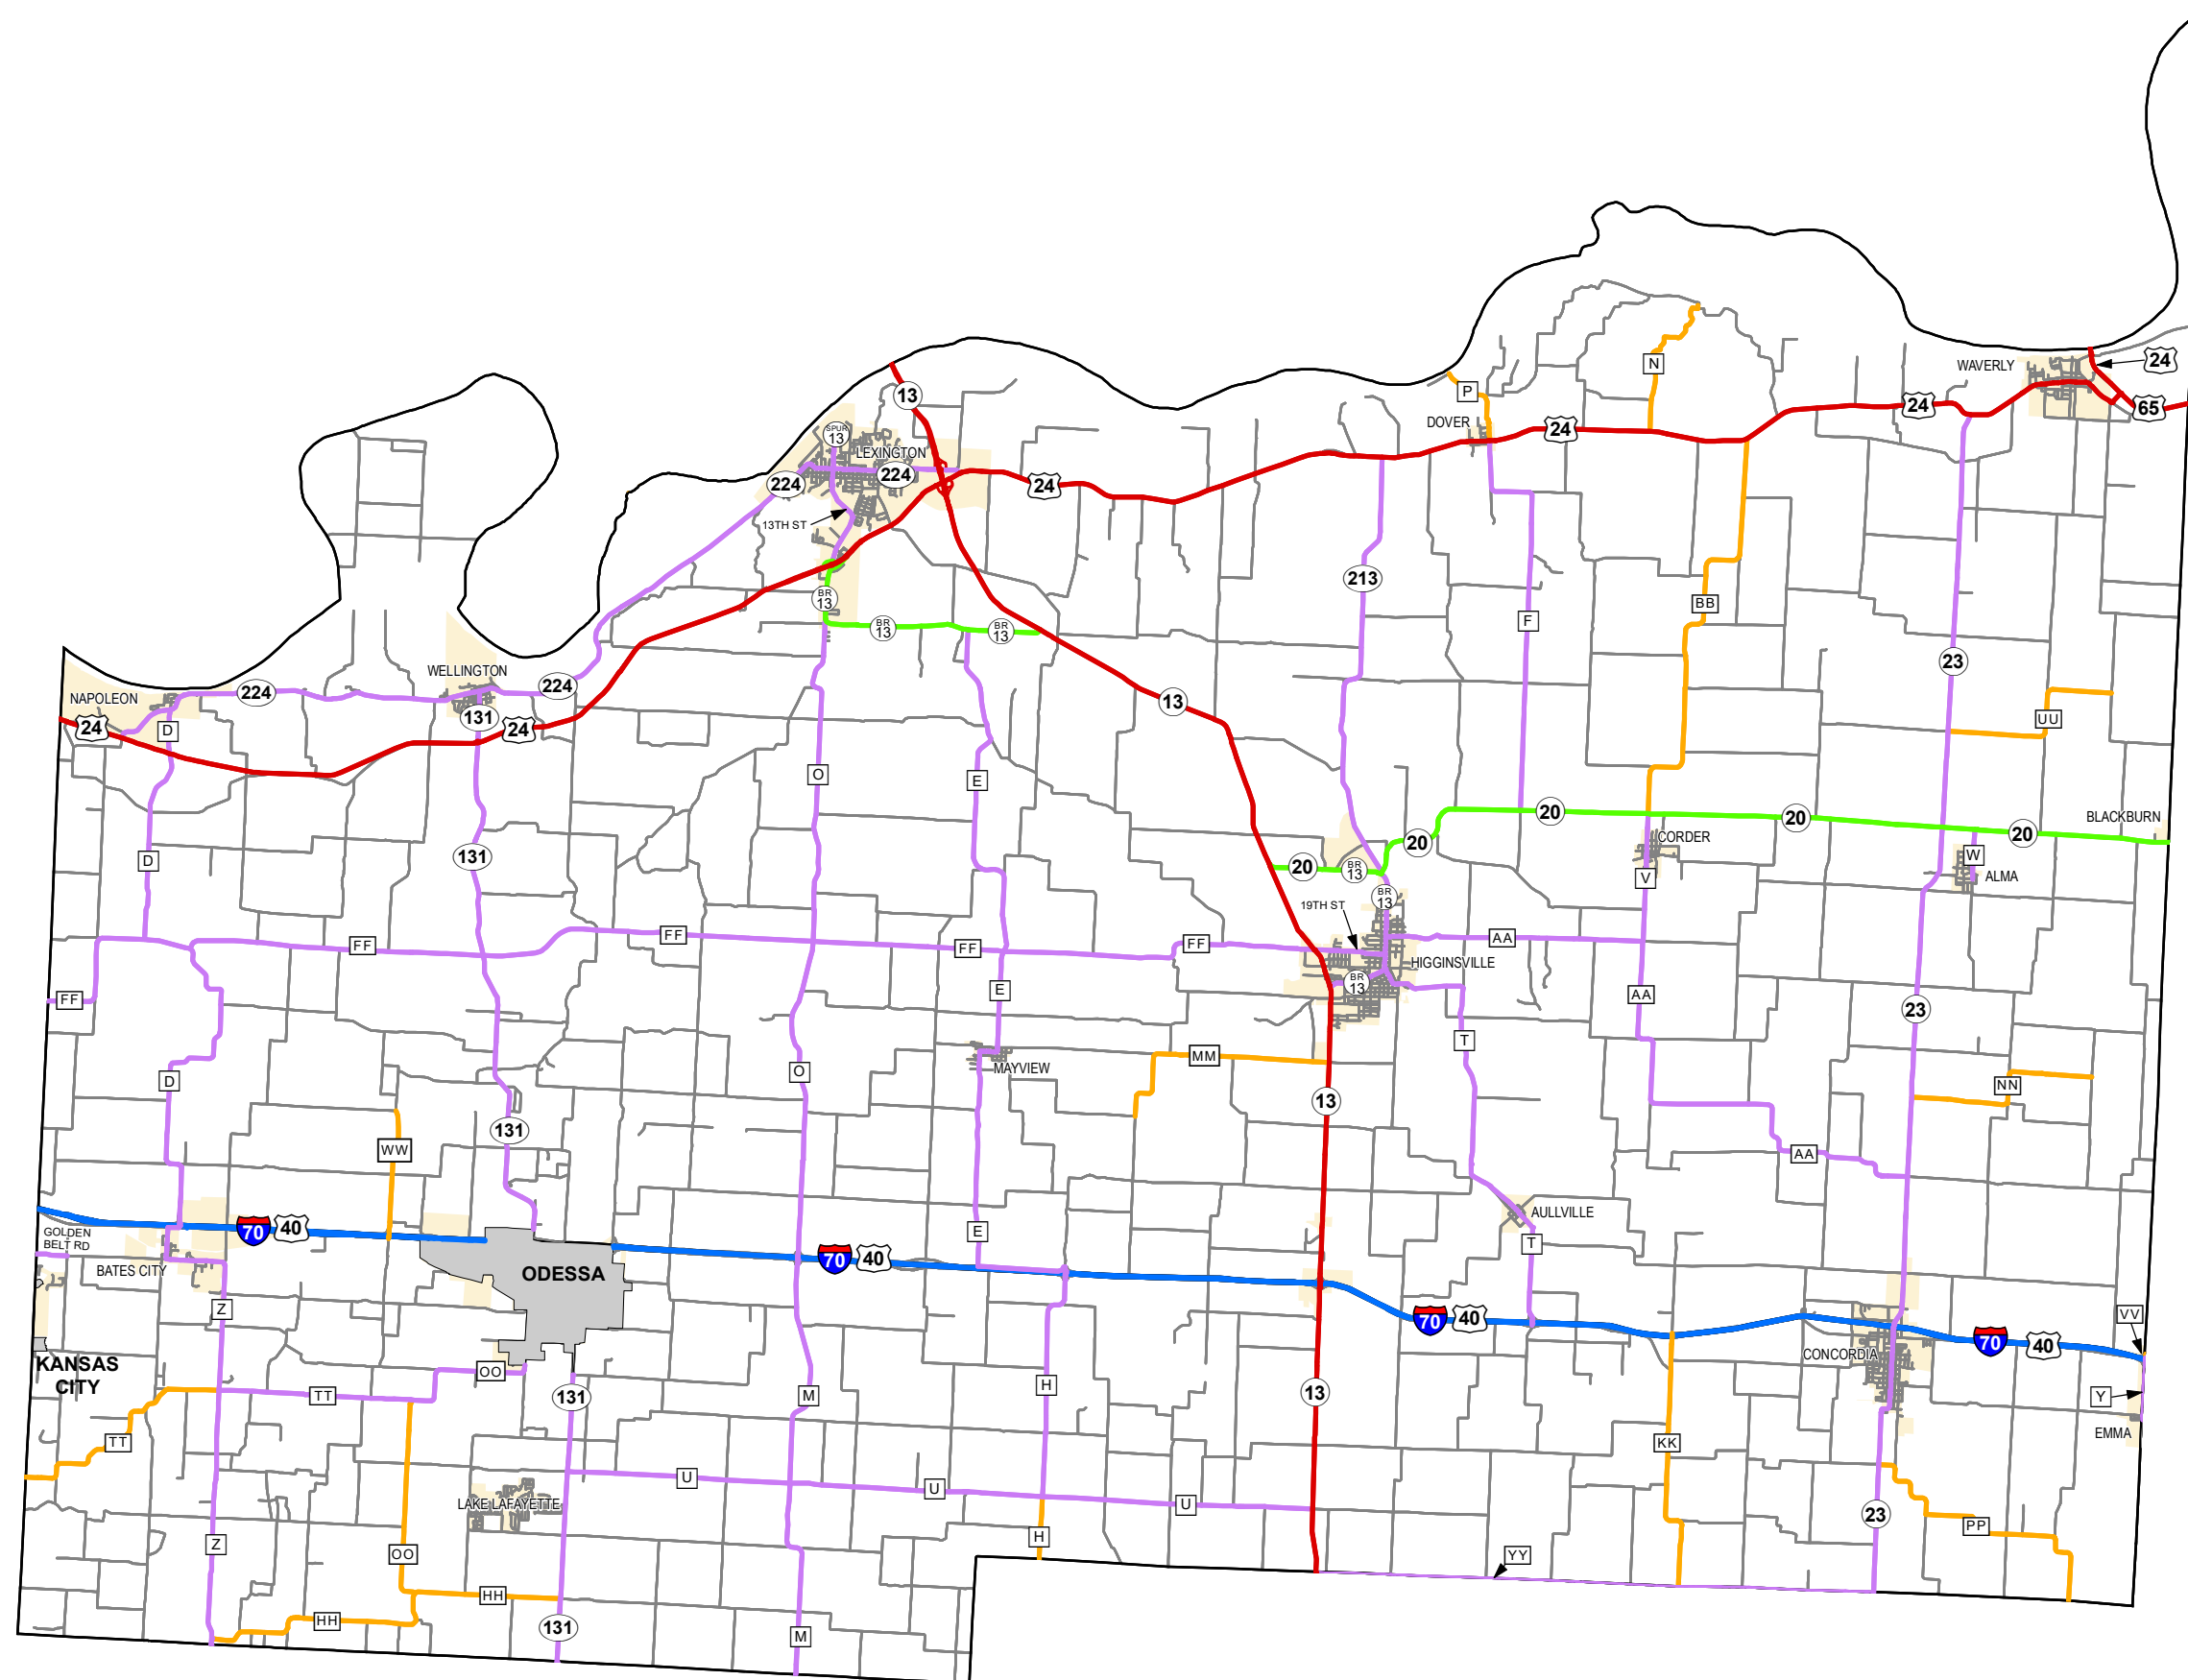

# Rural Functional Classification

## LAFAYETTE COUNTY

### Missouri

**FUNCTIONAL CLASS**

- Interstate —
- Other Freeway and Expressway —
- Other Principal Arterial —
- Minor Arterial —
- Major Collector —
- Minor Collector —
- Local —

**CITY**

**URBAN AREA**

Federal-Aid highways exclude local roads and rural minor collectors.