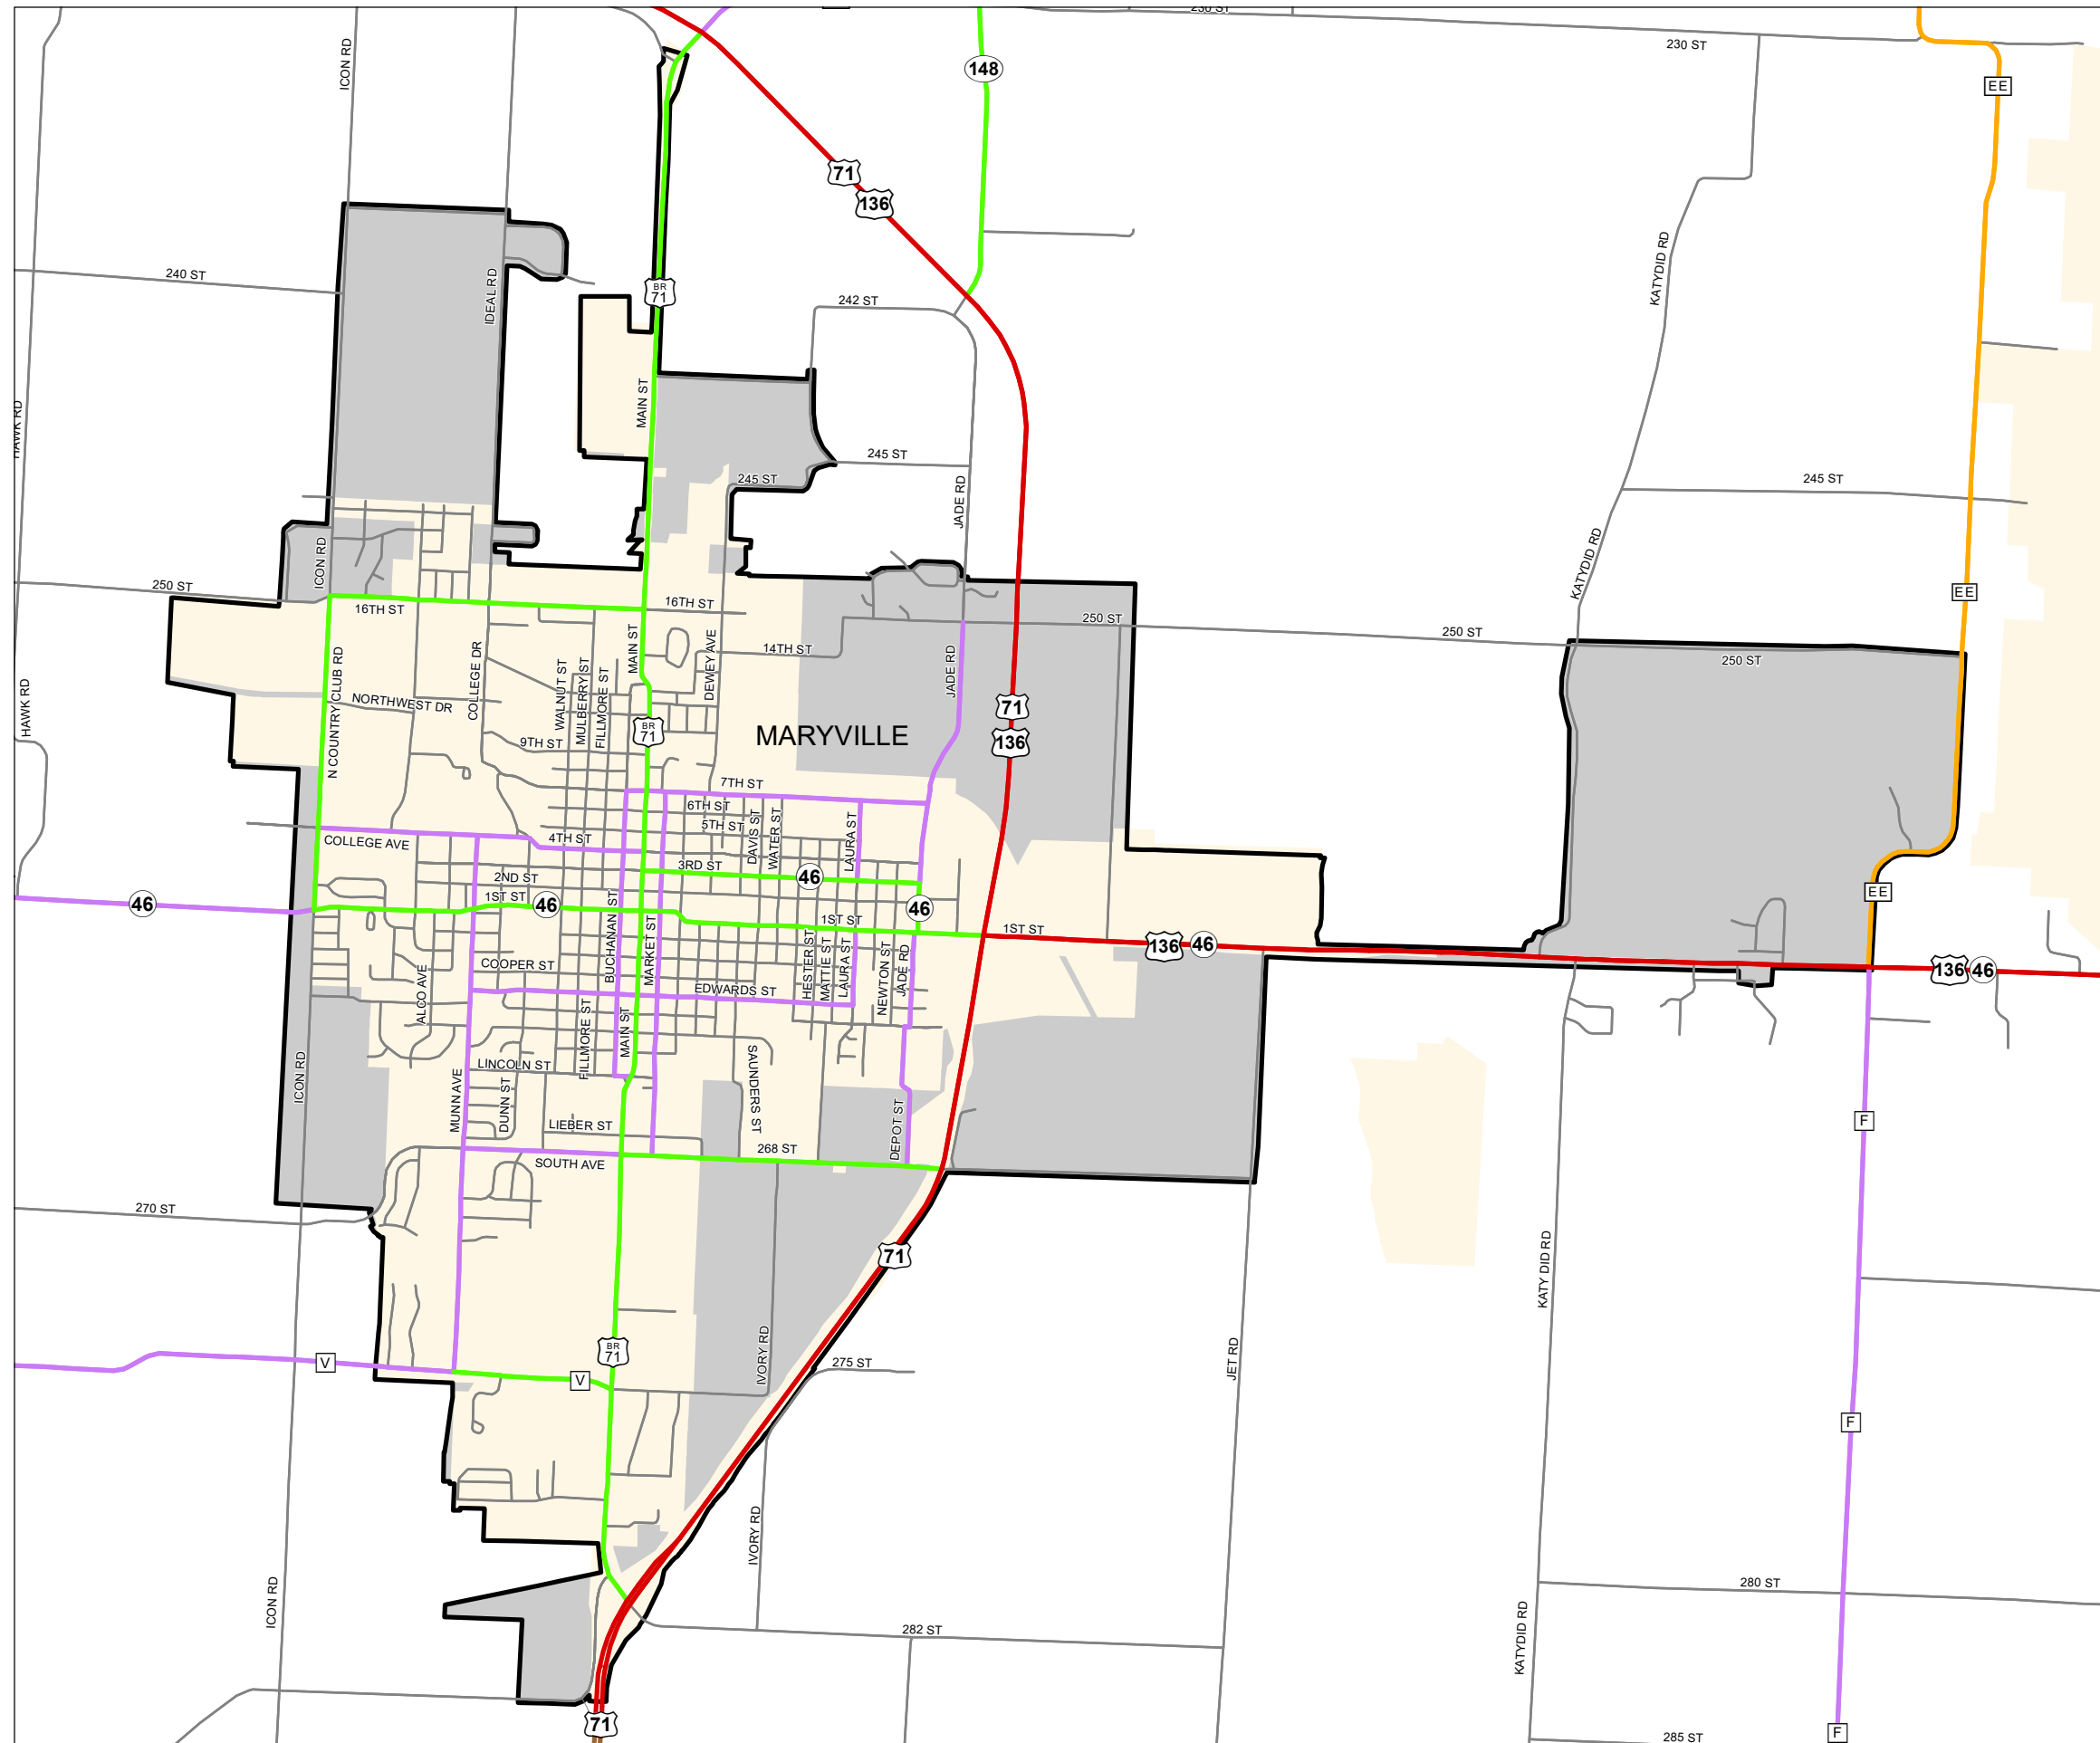

Functional Classification System

MARYVILLE

Nodaway County

Missouri

FUNCTIONAL CLASS

- Interstate —
- Other Freeway and Expressway —
- Other Principal Arterial —
- Minor Arterial —
- Major Collector —
- Minor Collector —
- Local —

CITY

URBAN AREA

Federal-Aid highways exclude local roads and rural minor collectors.

Transportation Planning

105 W. Capitol Ave.
Jefferson City, MO 65102
Phone (573) 526-5478
Fax (573) 526-8052

Approved January 10, 2024