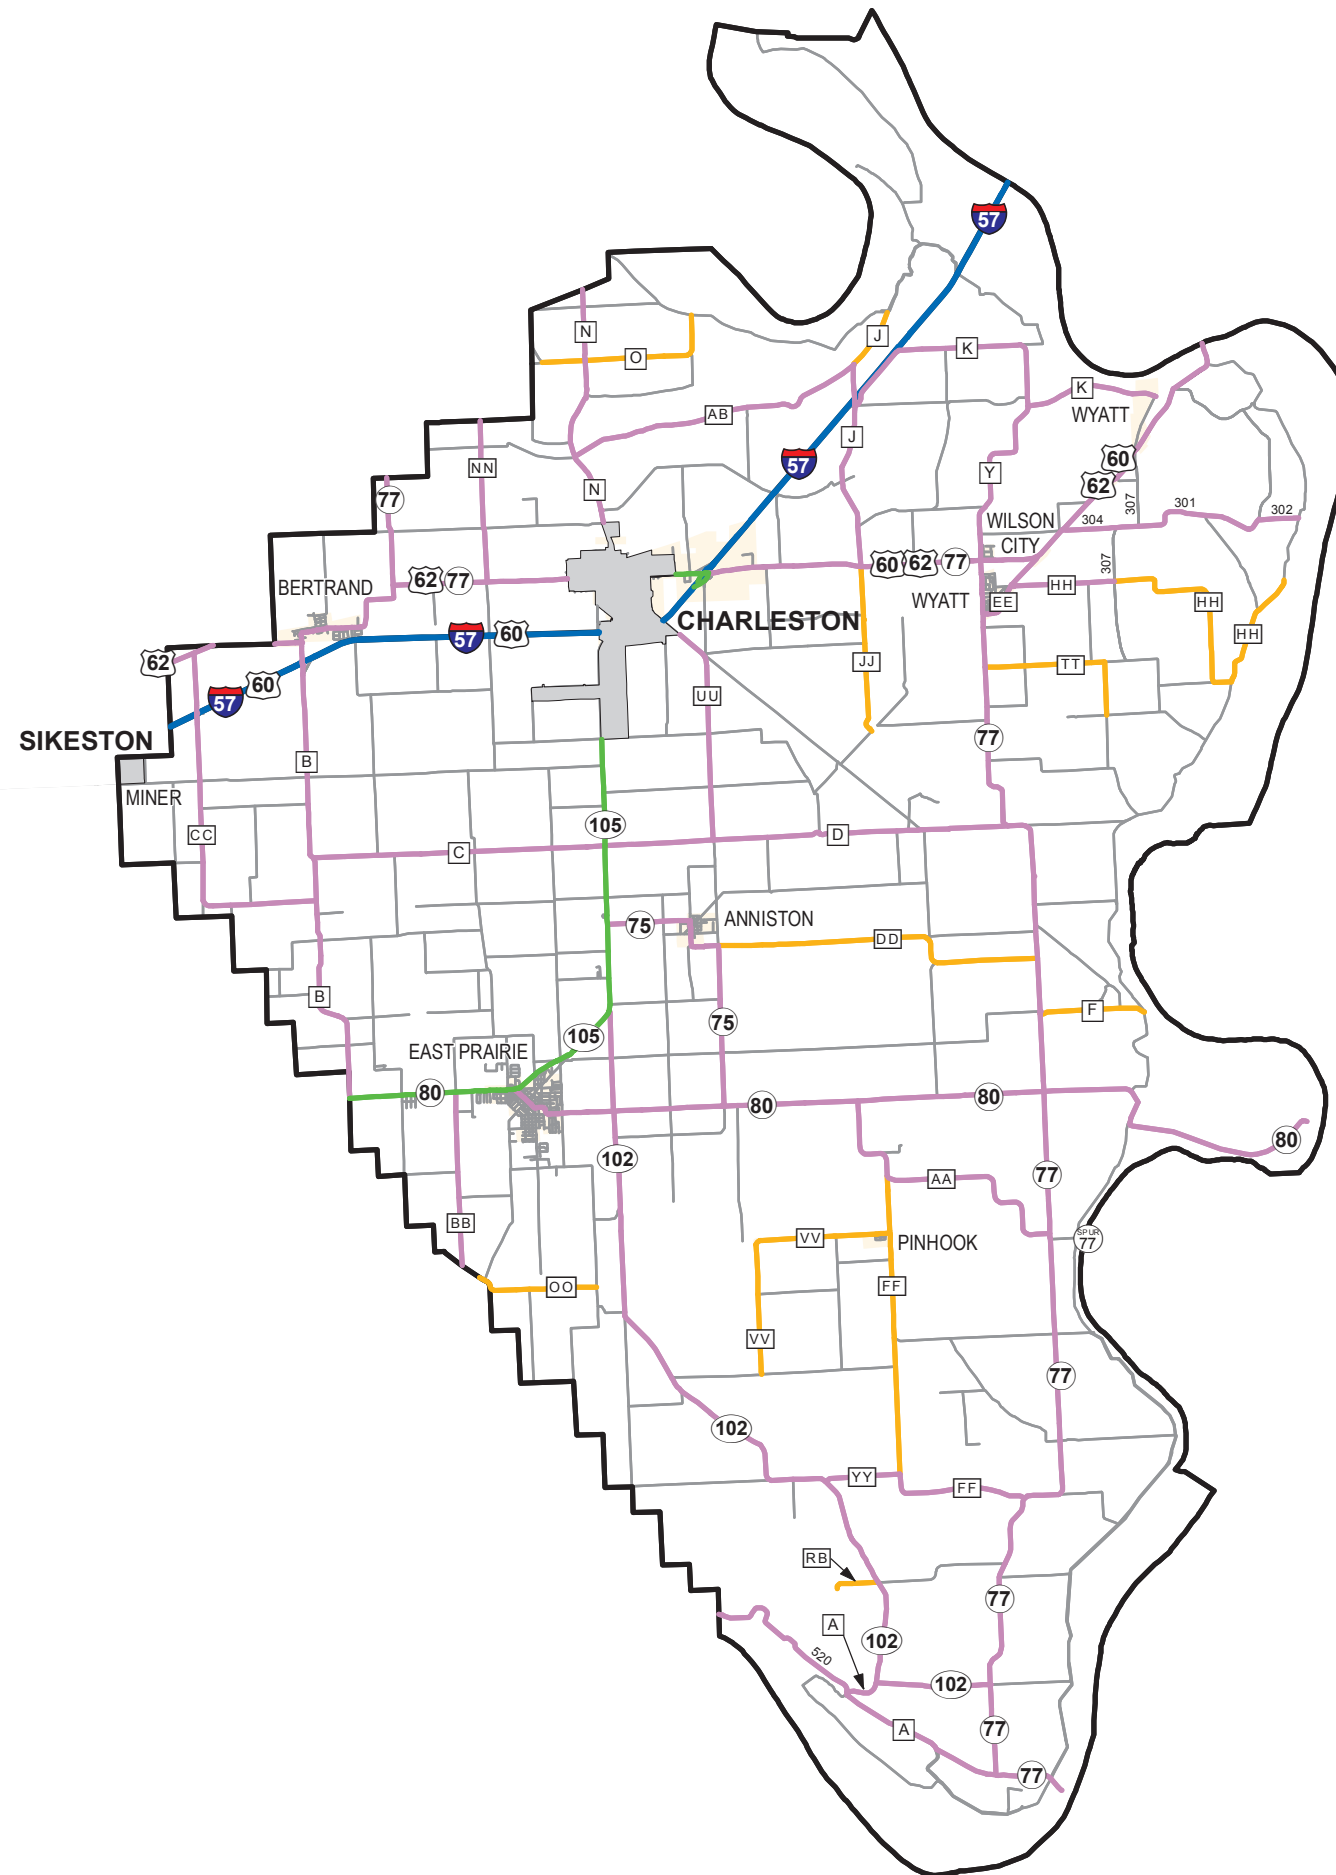

Rural Functional Classification

MISSISSIPPI COUNTY Missouri

FUNCTIONAL CLASS	
Interstate	
Other Freeway and Expressway	
Other Principal Arterial	
Minor Arterial	
Major Collector	
Minor Collector	
Local	
CITY	
URBAN AREA	

Federal-Aid highways exclude local roads and rural minor collectors.

Transportation Planning

105 W. Capitol Ave.
Jefferson City, MO 65102
Phone (573) 526-5478
Fax (573) 526-8052

Approved August 27, 2015