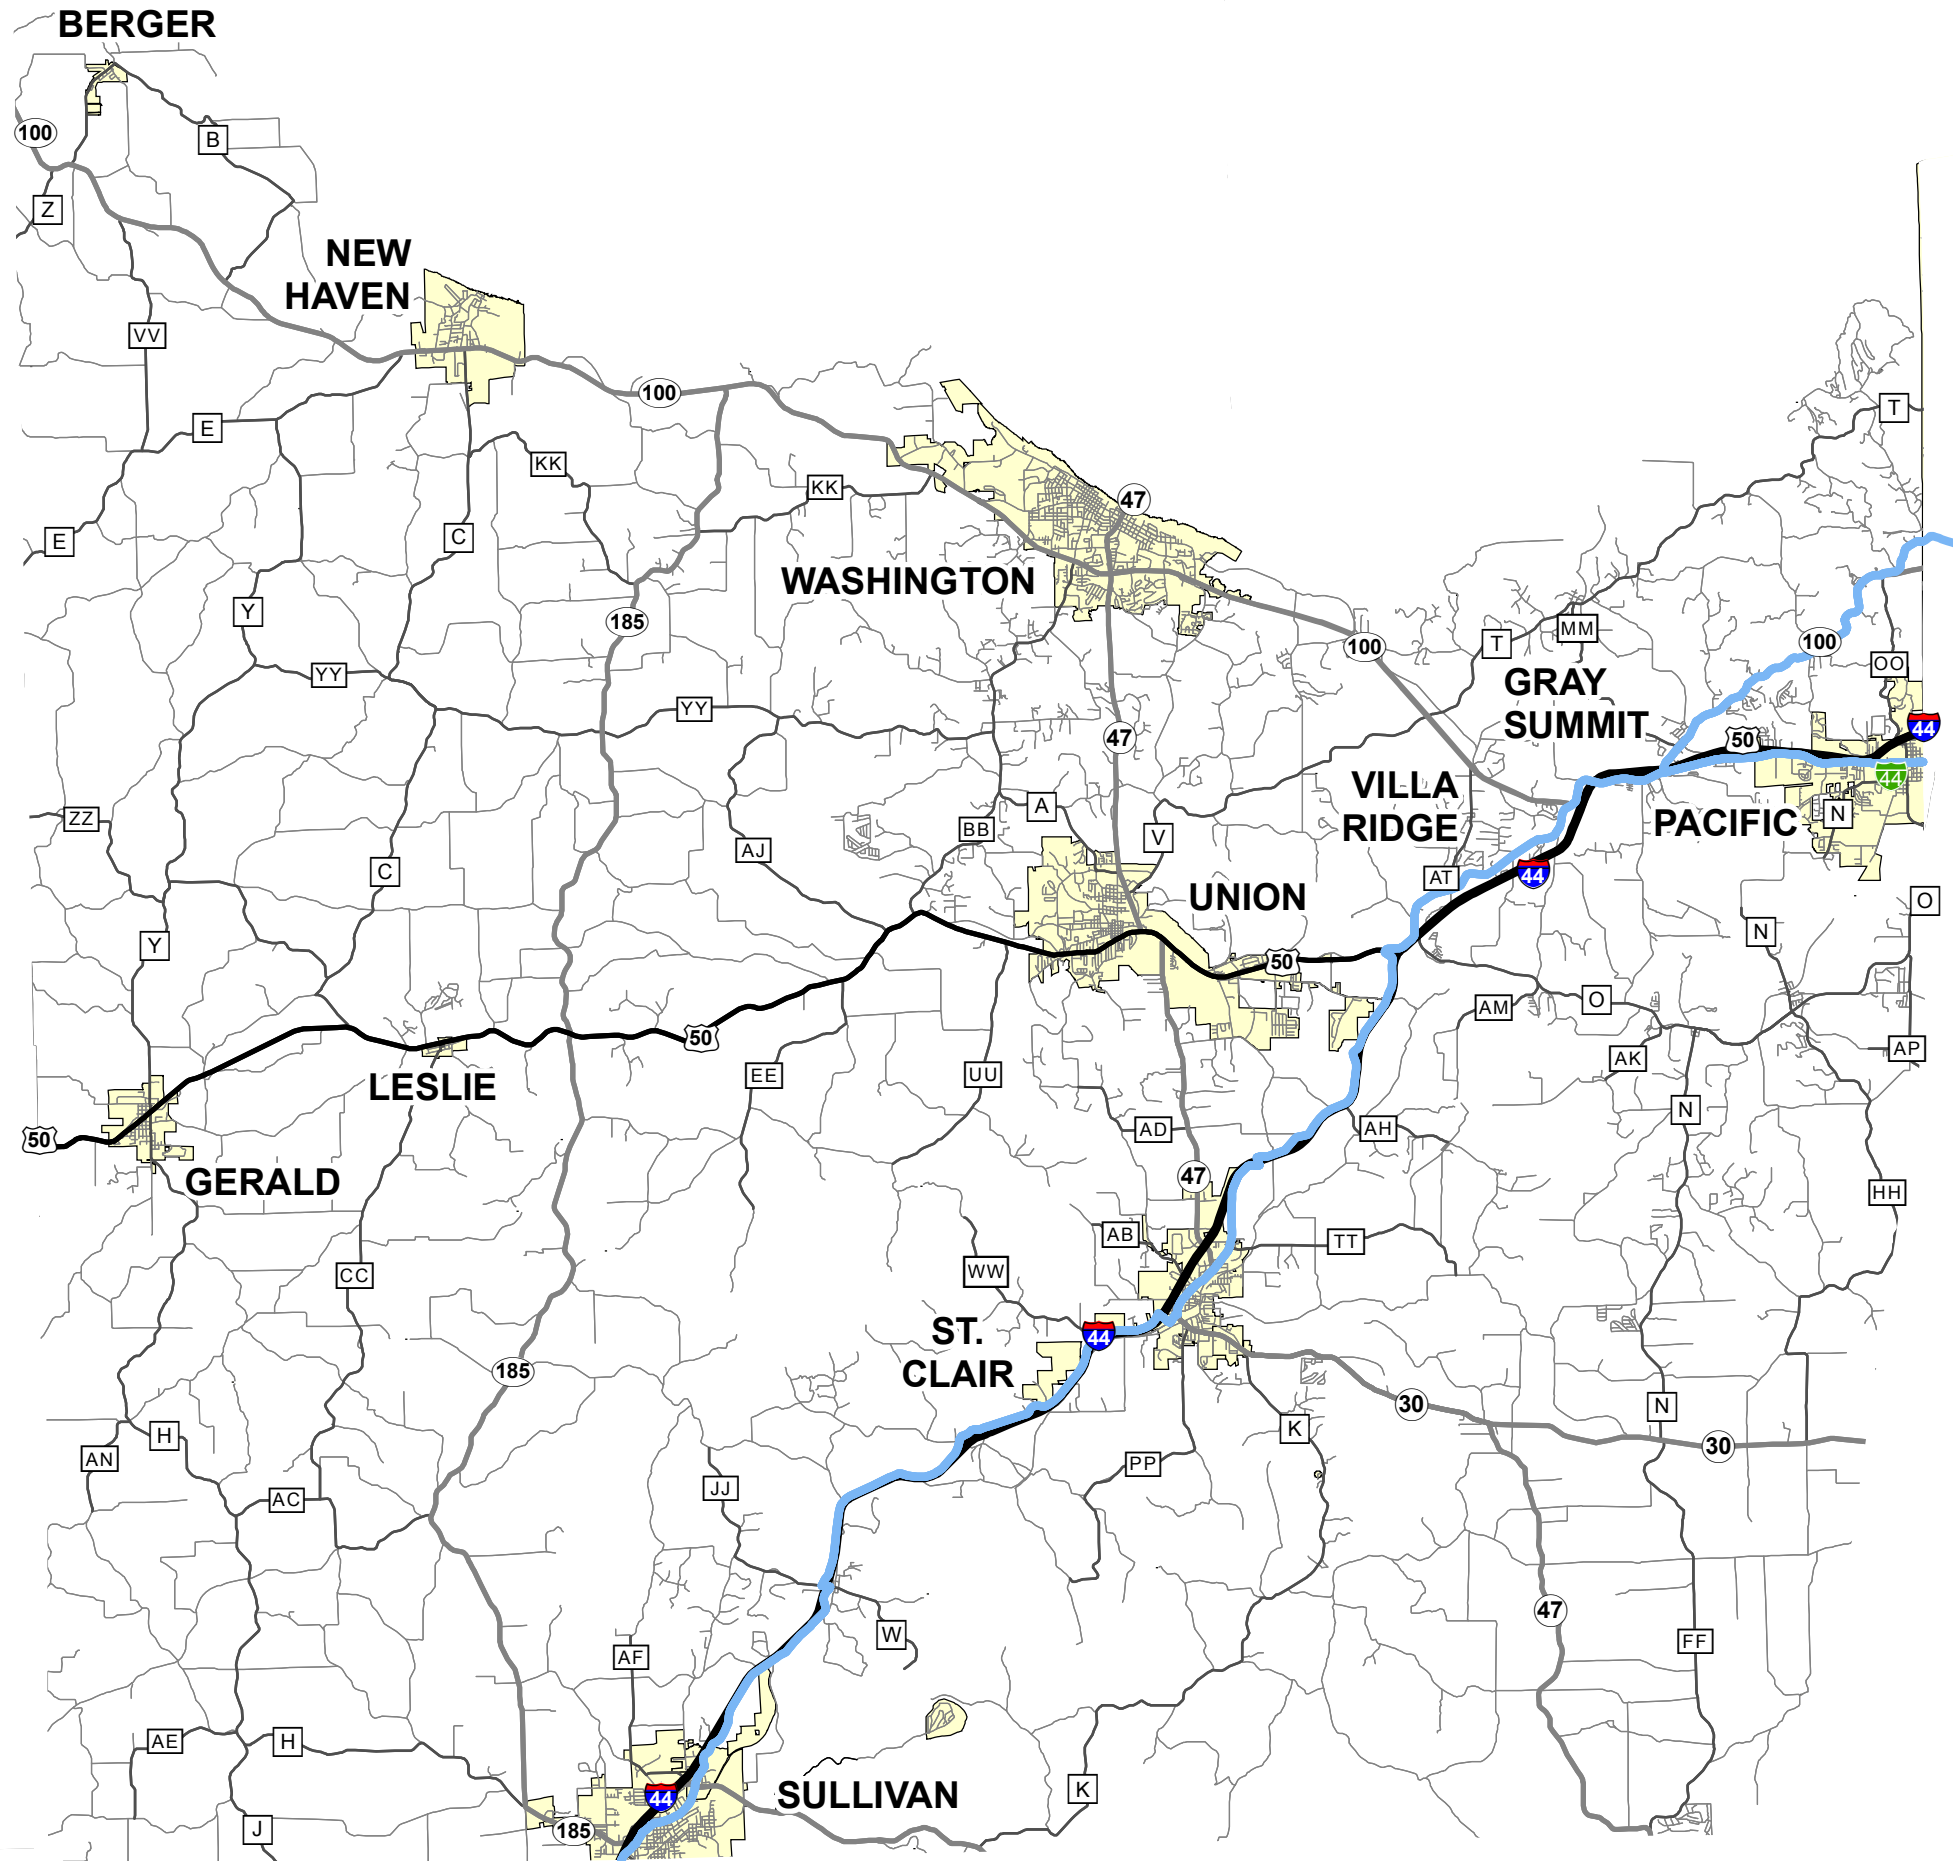

Missouri Historic Route 66-Franklin Co Scenic Byway

Legend

- Missouri Historic Route 66
- - - COUNTY
- City Limit

Missouri Department of Transportation
Transportation Planning
1-888-ASK-MODOT
WWW.MODOT.ORG
Date: 1/03/2020