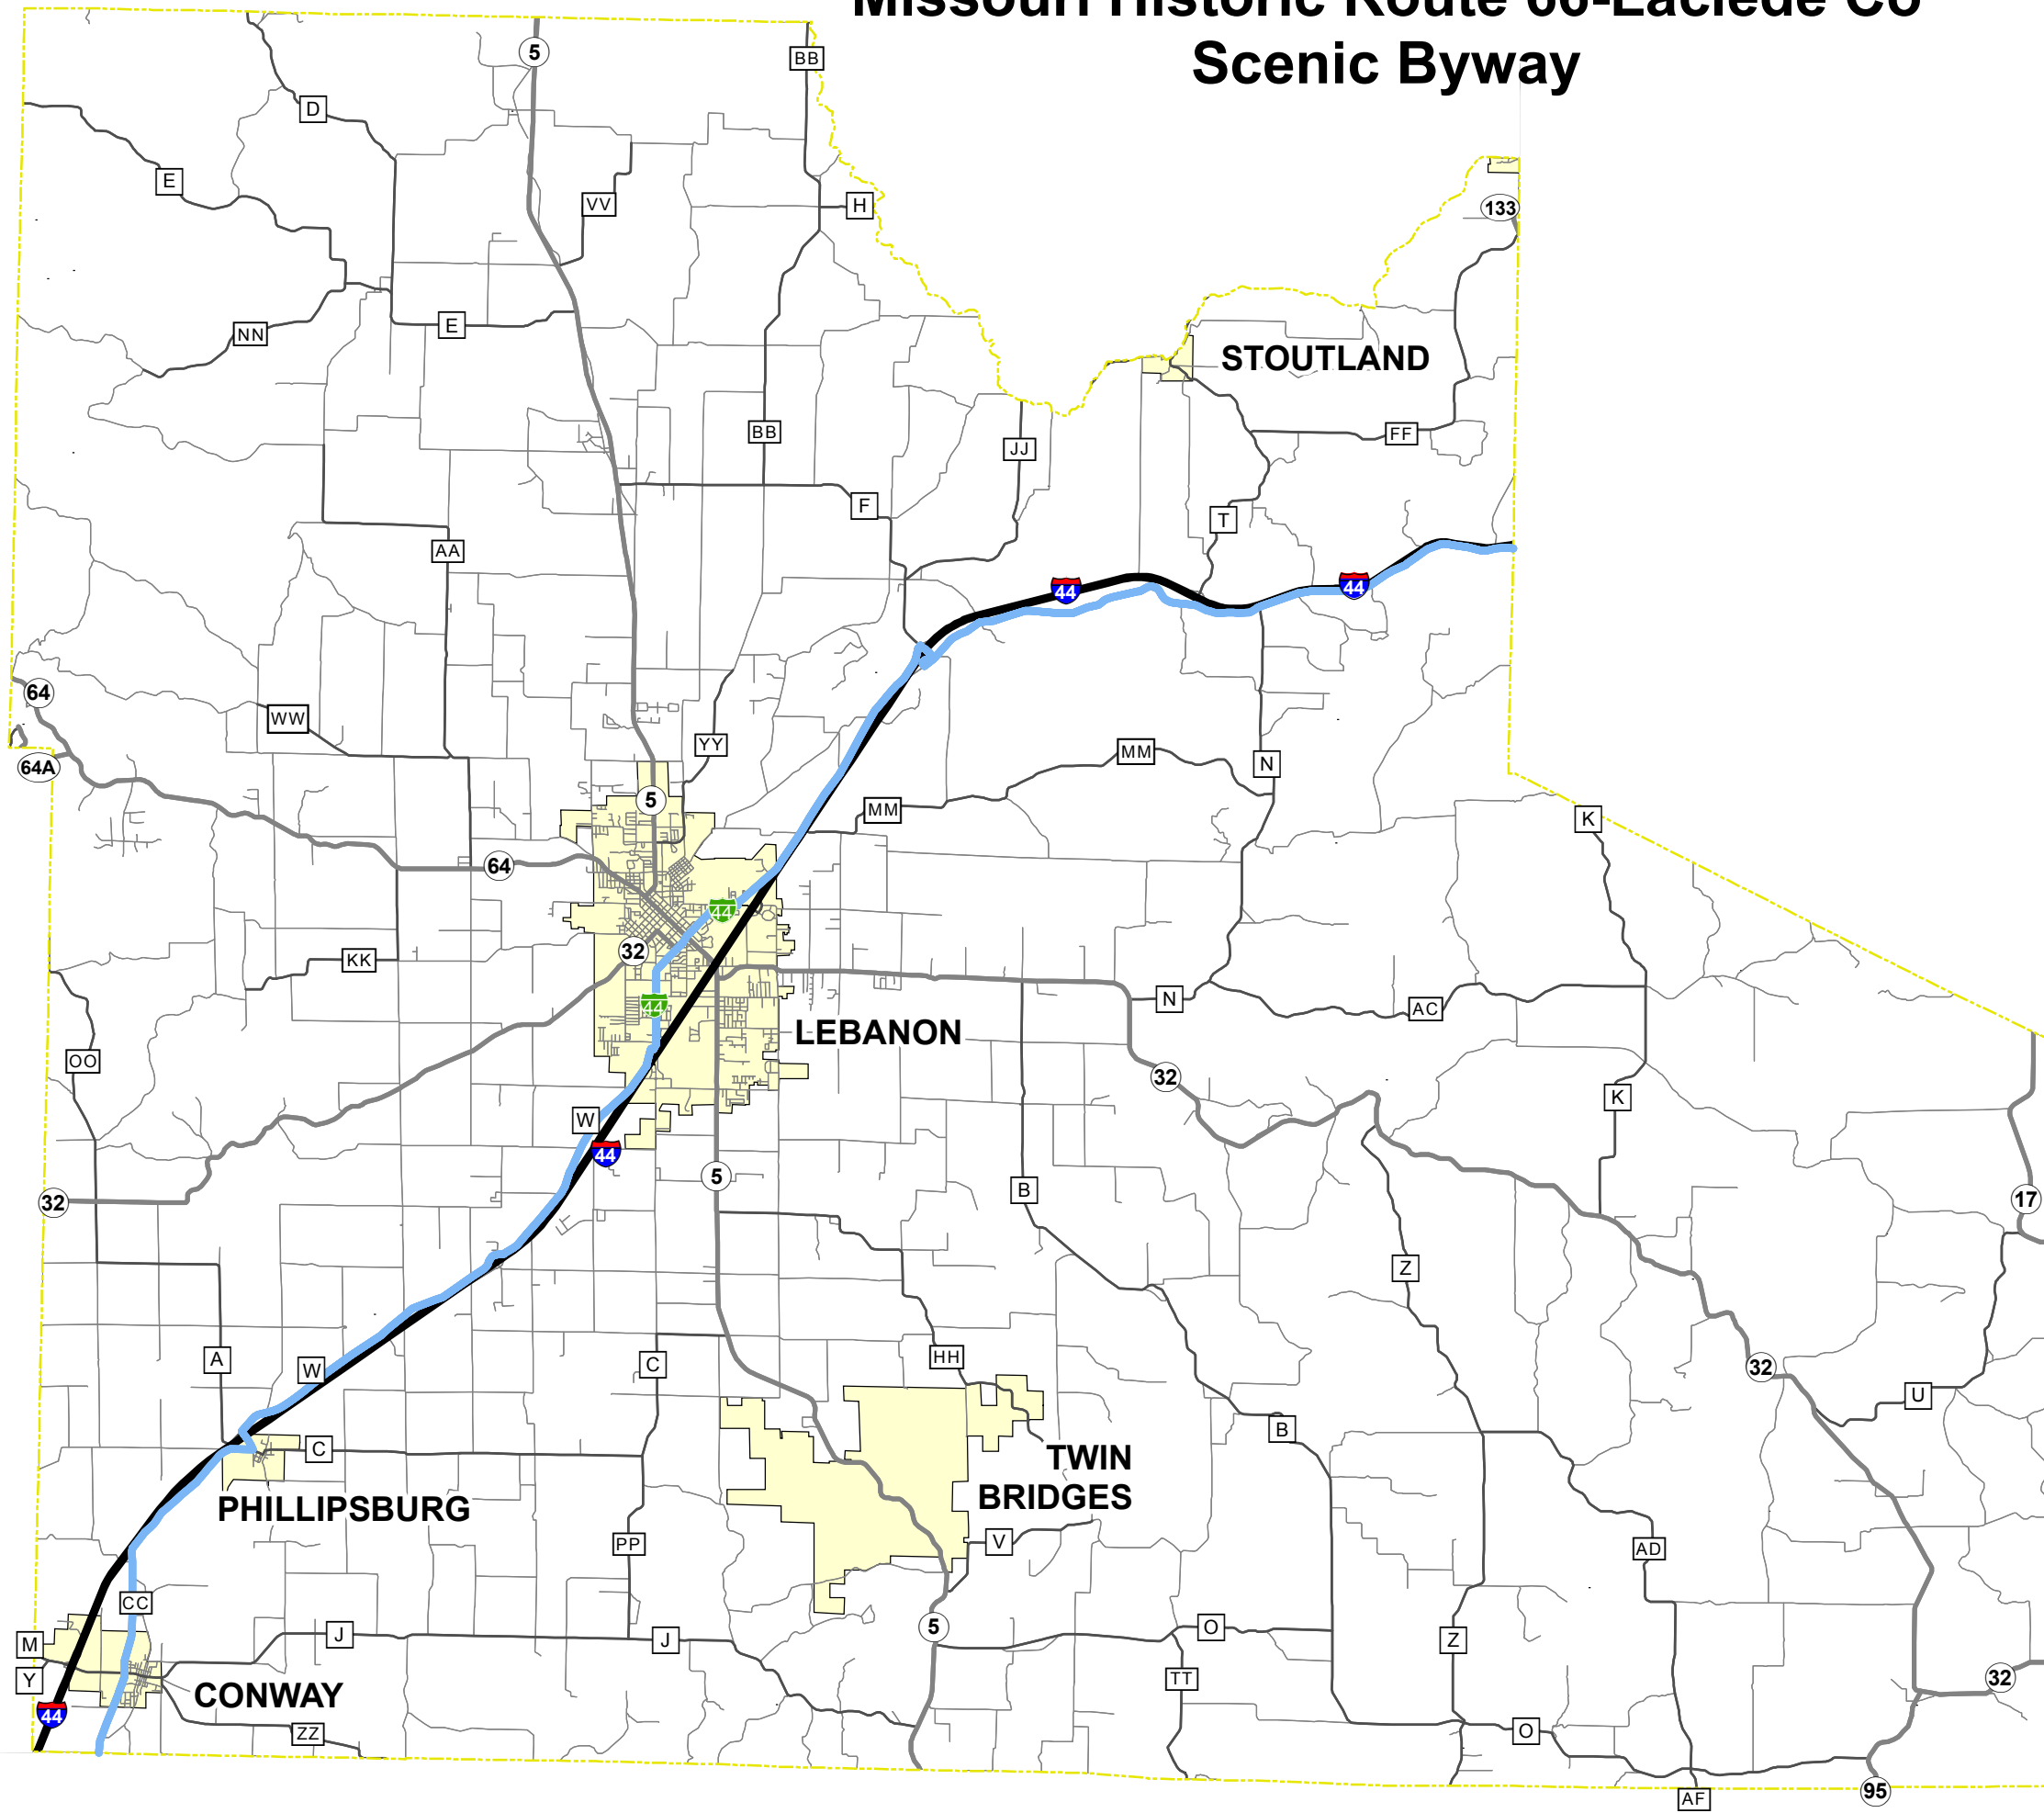

# Missouri Historic Route 66-Laclede Co Scenic Byway

**Legend**

- Missouri Historic Route 66
- - - COUNTY
- City Limit

Missouri Department of Transportation  
Transportation Planning  
1-888-ASK-MODOT  
WWW.MODOT.ORG  
Date: 1/03/2020