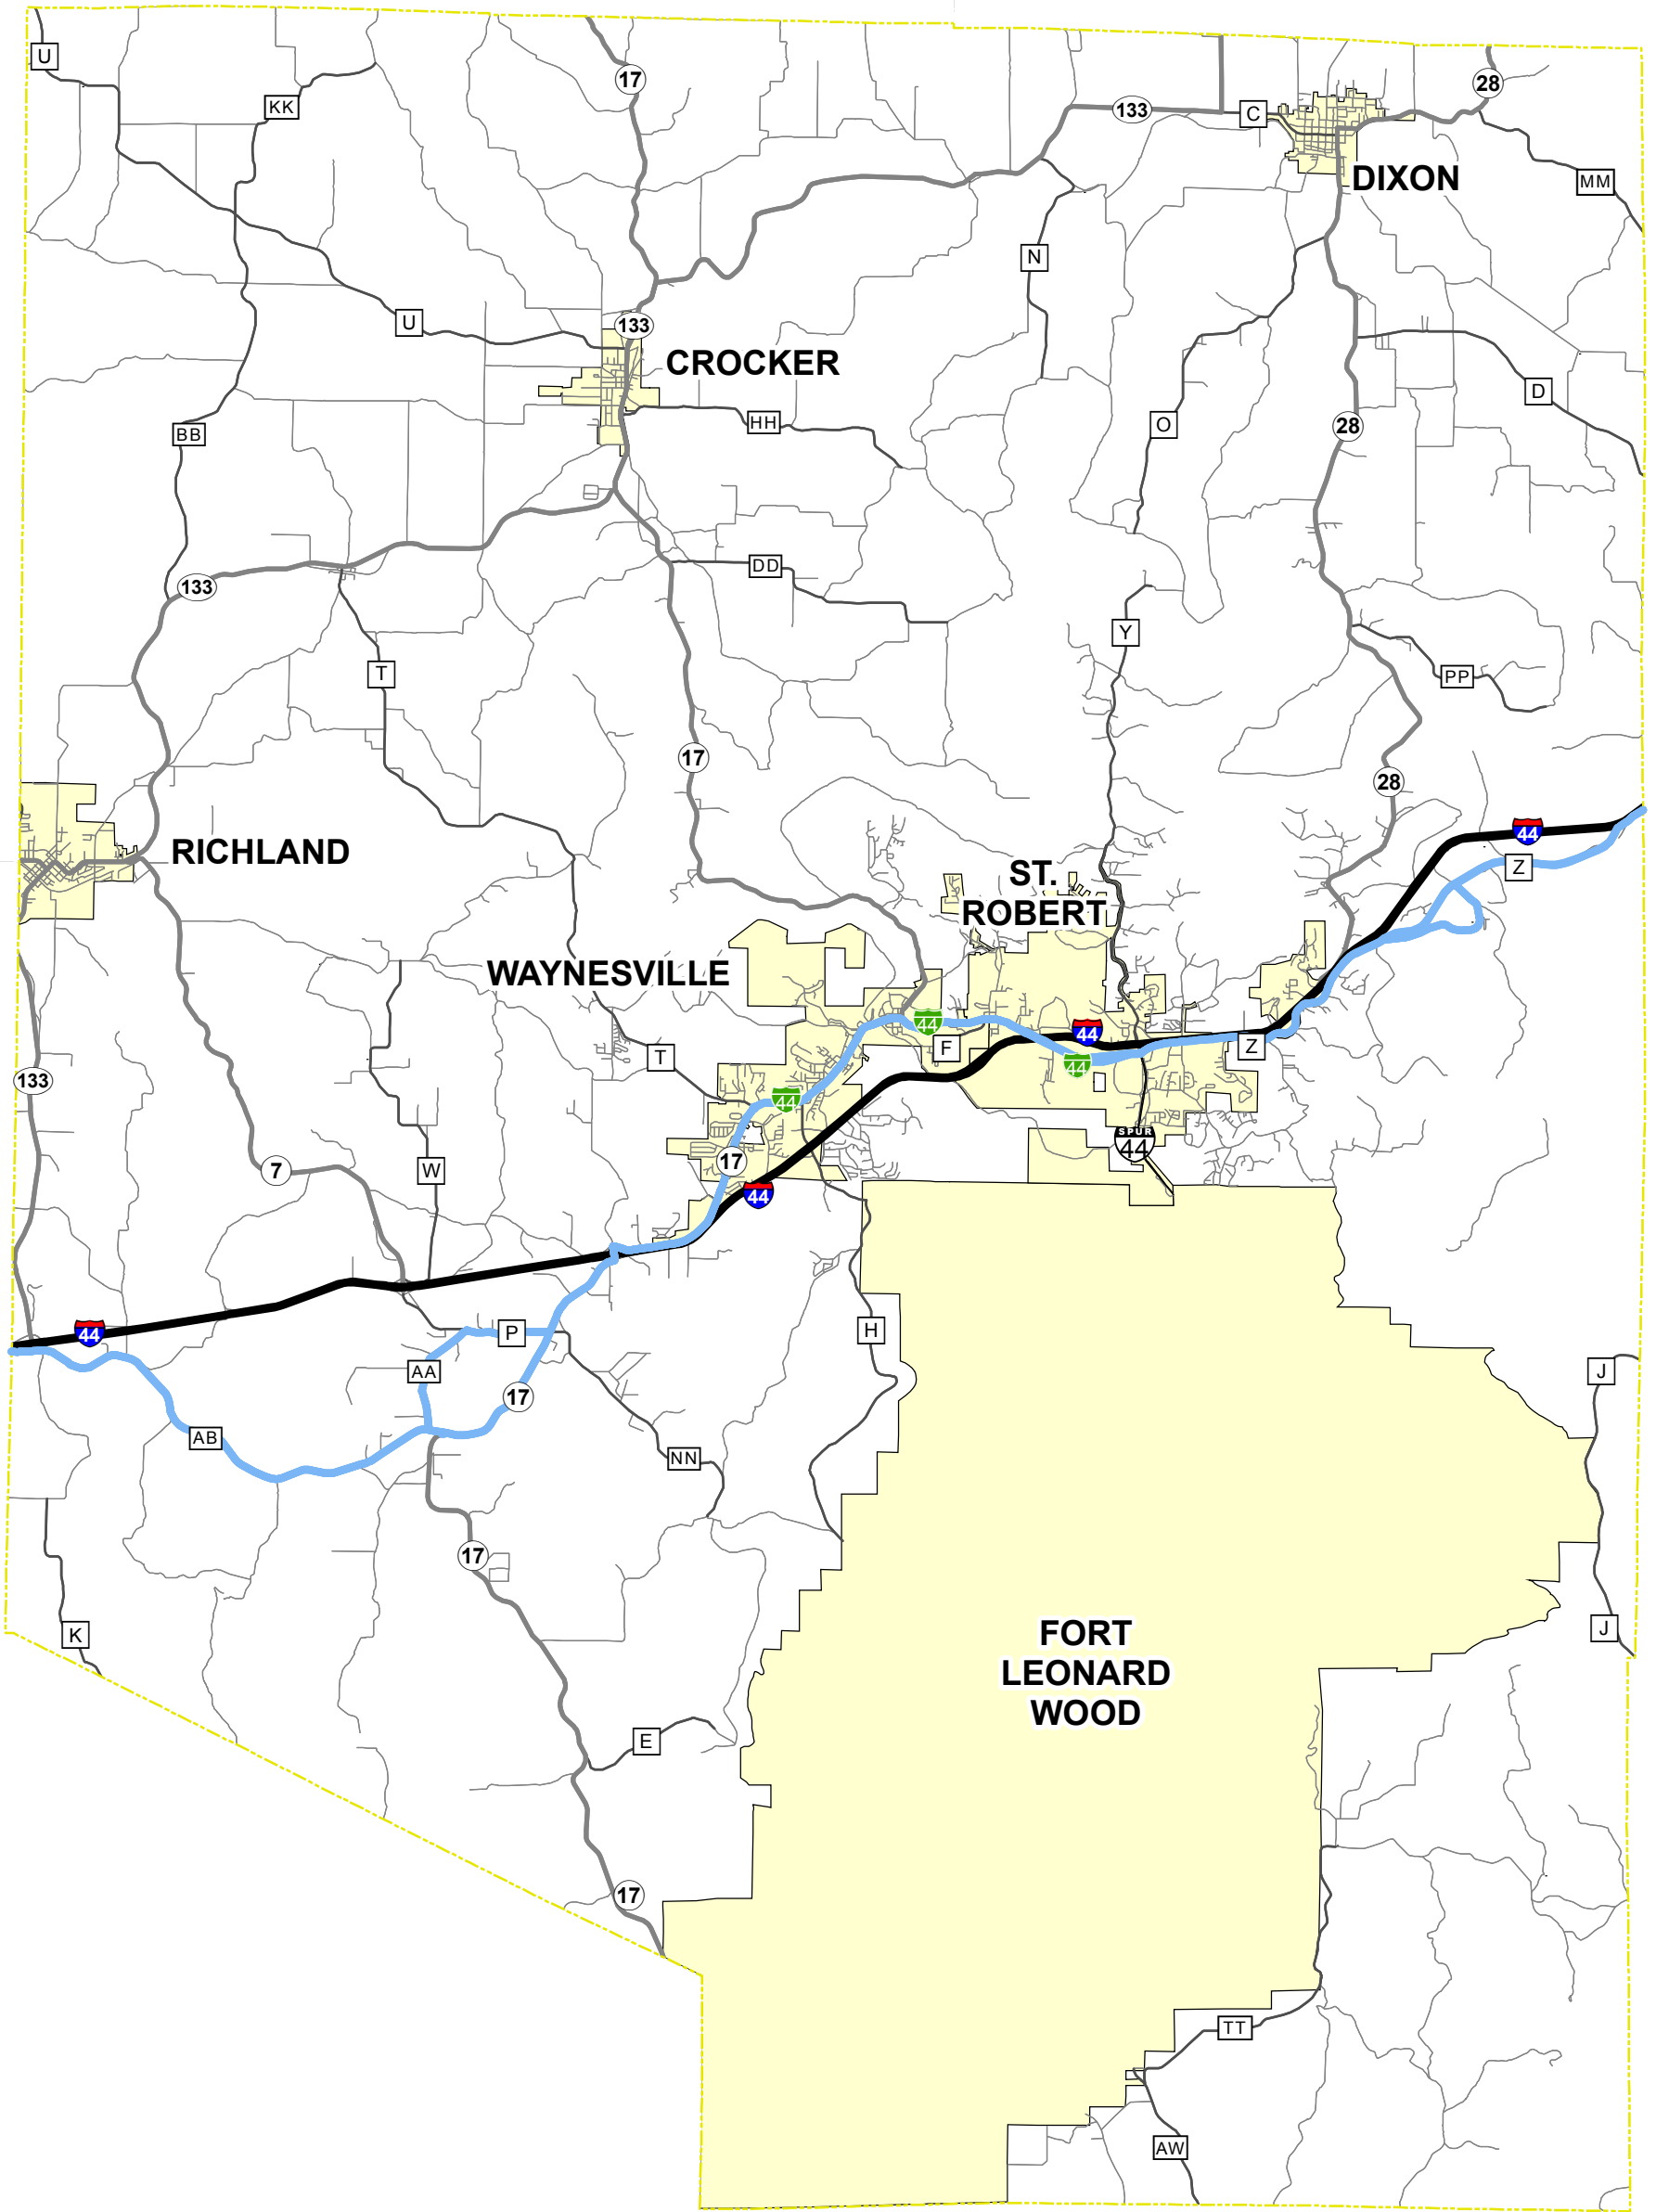

Missouri Historic Route 66-Pulaski Co Scenic Byway

Missouri Department of Transportation
 Transportation Planning
 1-888-ASK-MODOT
 WWW.MODOT.ORG
 Date: 1/03/2020

Legend	
	Missouri Historic Route 66
	COUNTY
	City Limit