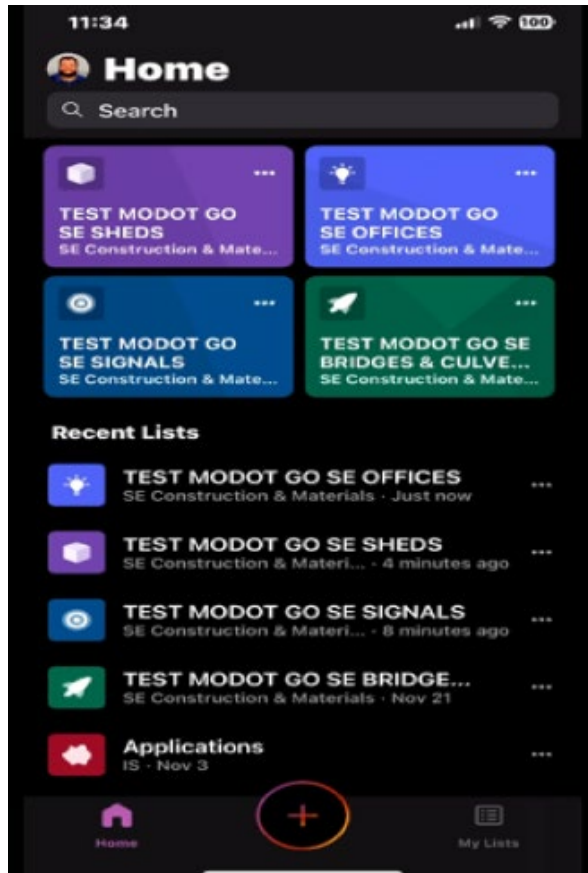

Productivity

April 2023

Prepared by Transportation Planning
Missouri Department of Transportation

MoDOT GO App

Description and Benefit

This App is an internal invention / innovation that provides employees with on-the-go location direction to numerous locations that are part of our system. This App will direct you seamlessly to wherever you need to go at the tap of your mobile device. Included in the location destinations are structures, facilities, and common locations. The database for locations is unlimited as this App's capability can be expanded to virtually any amount.