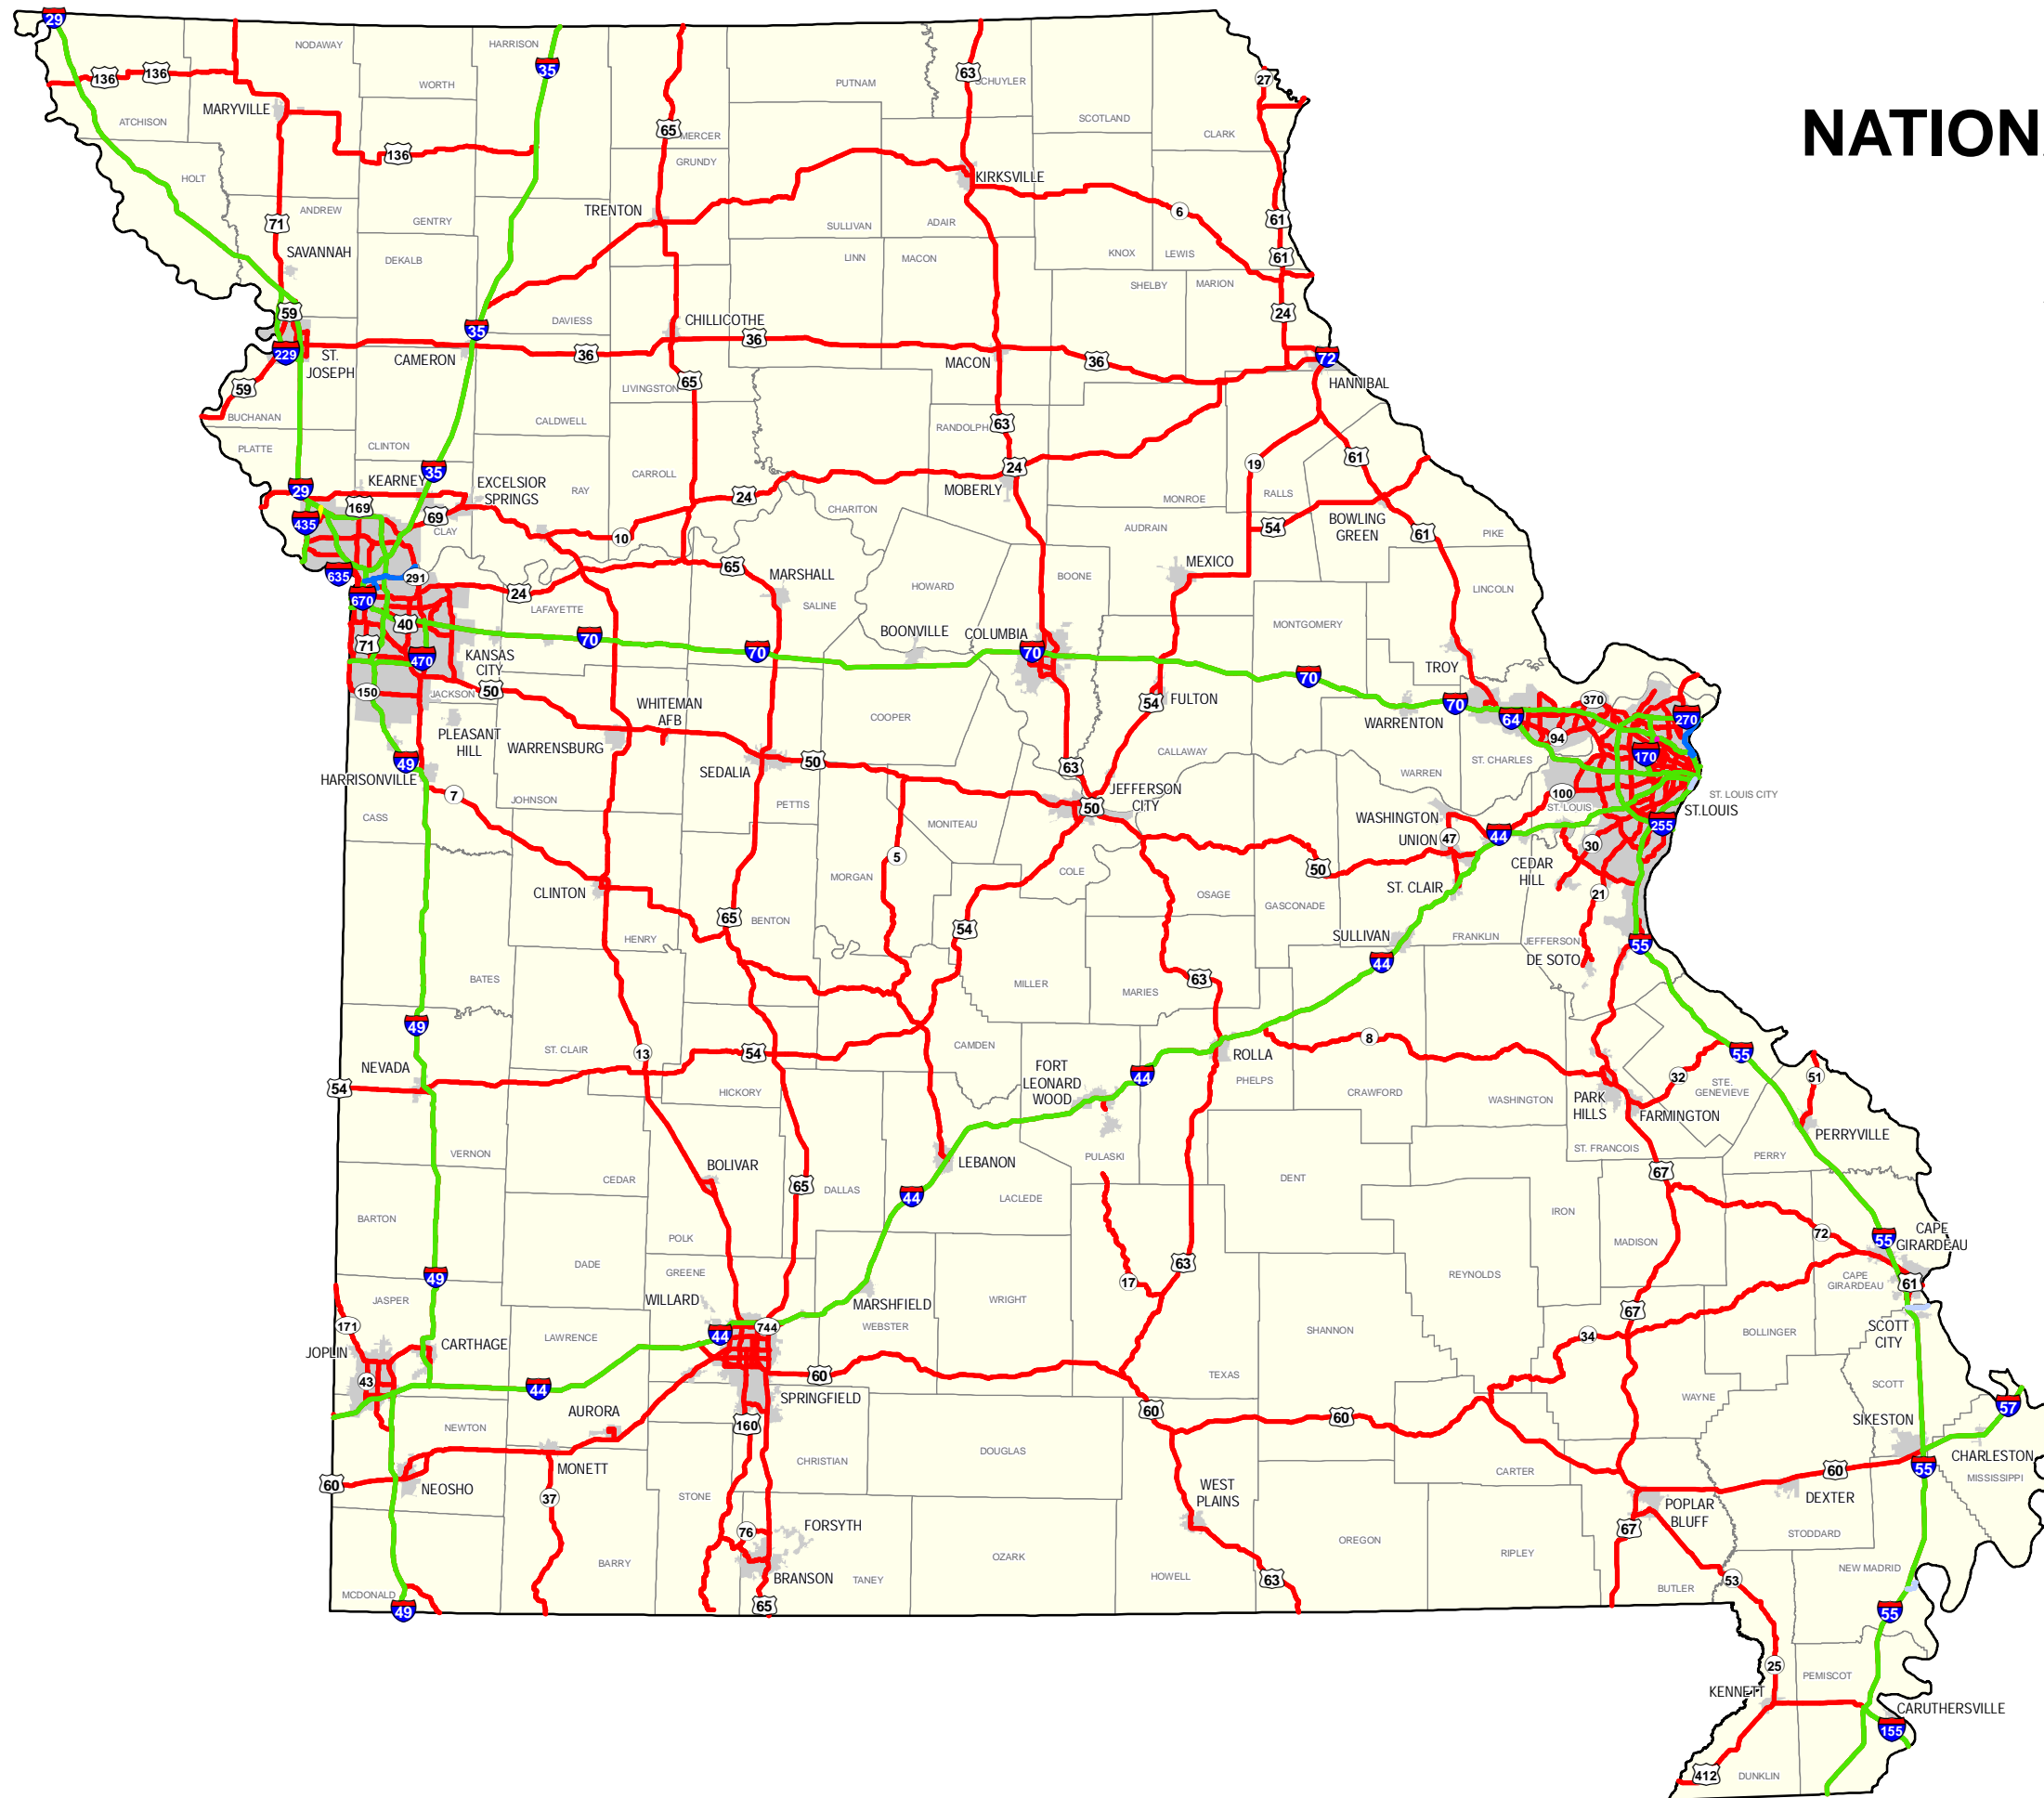

MISSOURI NATIONAL HIGHWAY SYSTEM Statewide

Approved by Congress November 1995

Transportation Planning
105 W. Capitol Ave.
Jefferson City, MO 65102
Phone: (573) 526-2587
Fax: (573) 526-8052
June 2022