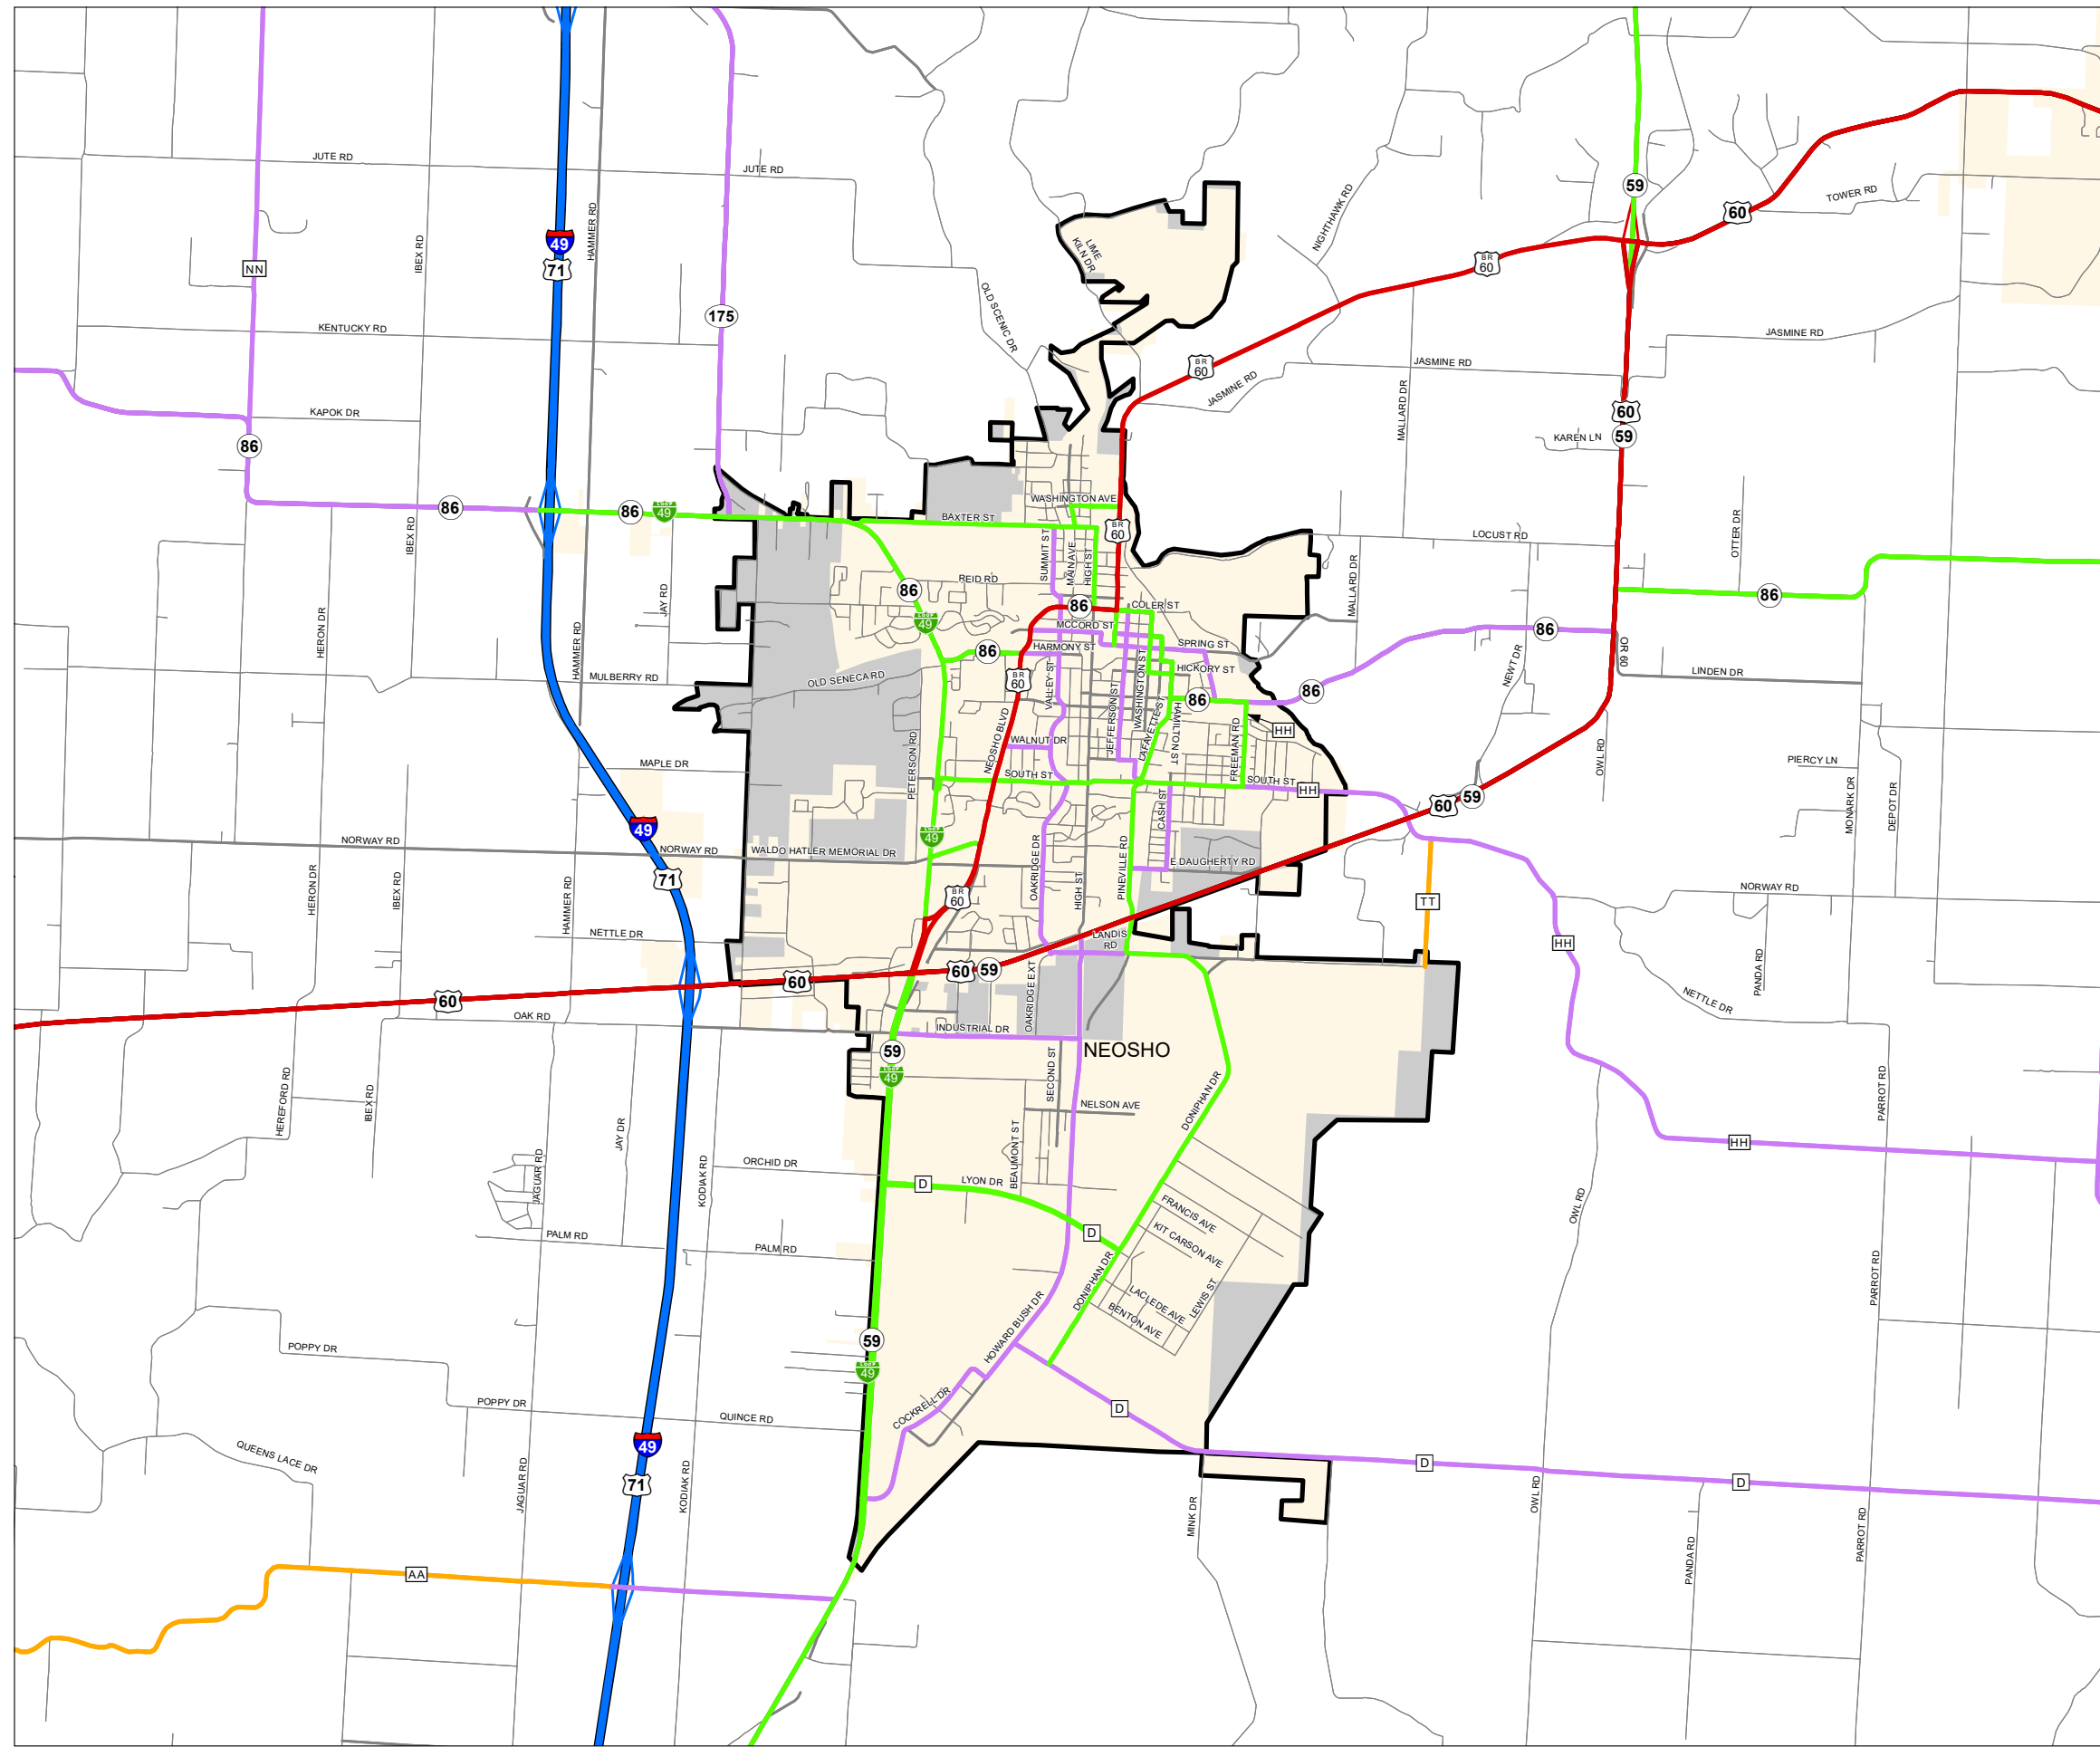

Functional Classification System

NEOSHO

Newton County

Missouri

FUNCTIONAL CLASS

- Interstate —
- Other Freeway and Expressway —
- Other Principal Arterial —
- Minor Arterial —
- Major Collector —
- Minor Collector —
- Local —

CITY

URBAN AREA

Federal-Aid highways exclude local roads and rural minor collectors.

Transportation Planning

105 W. Capitol Ave.
 Jefferson City, MO 65102
 Phone (573) 526-5478
 Fax (573) 526-8052

Approved October 19, 2020