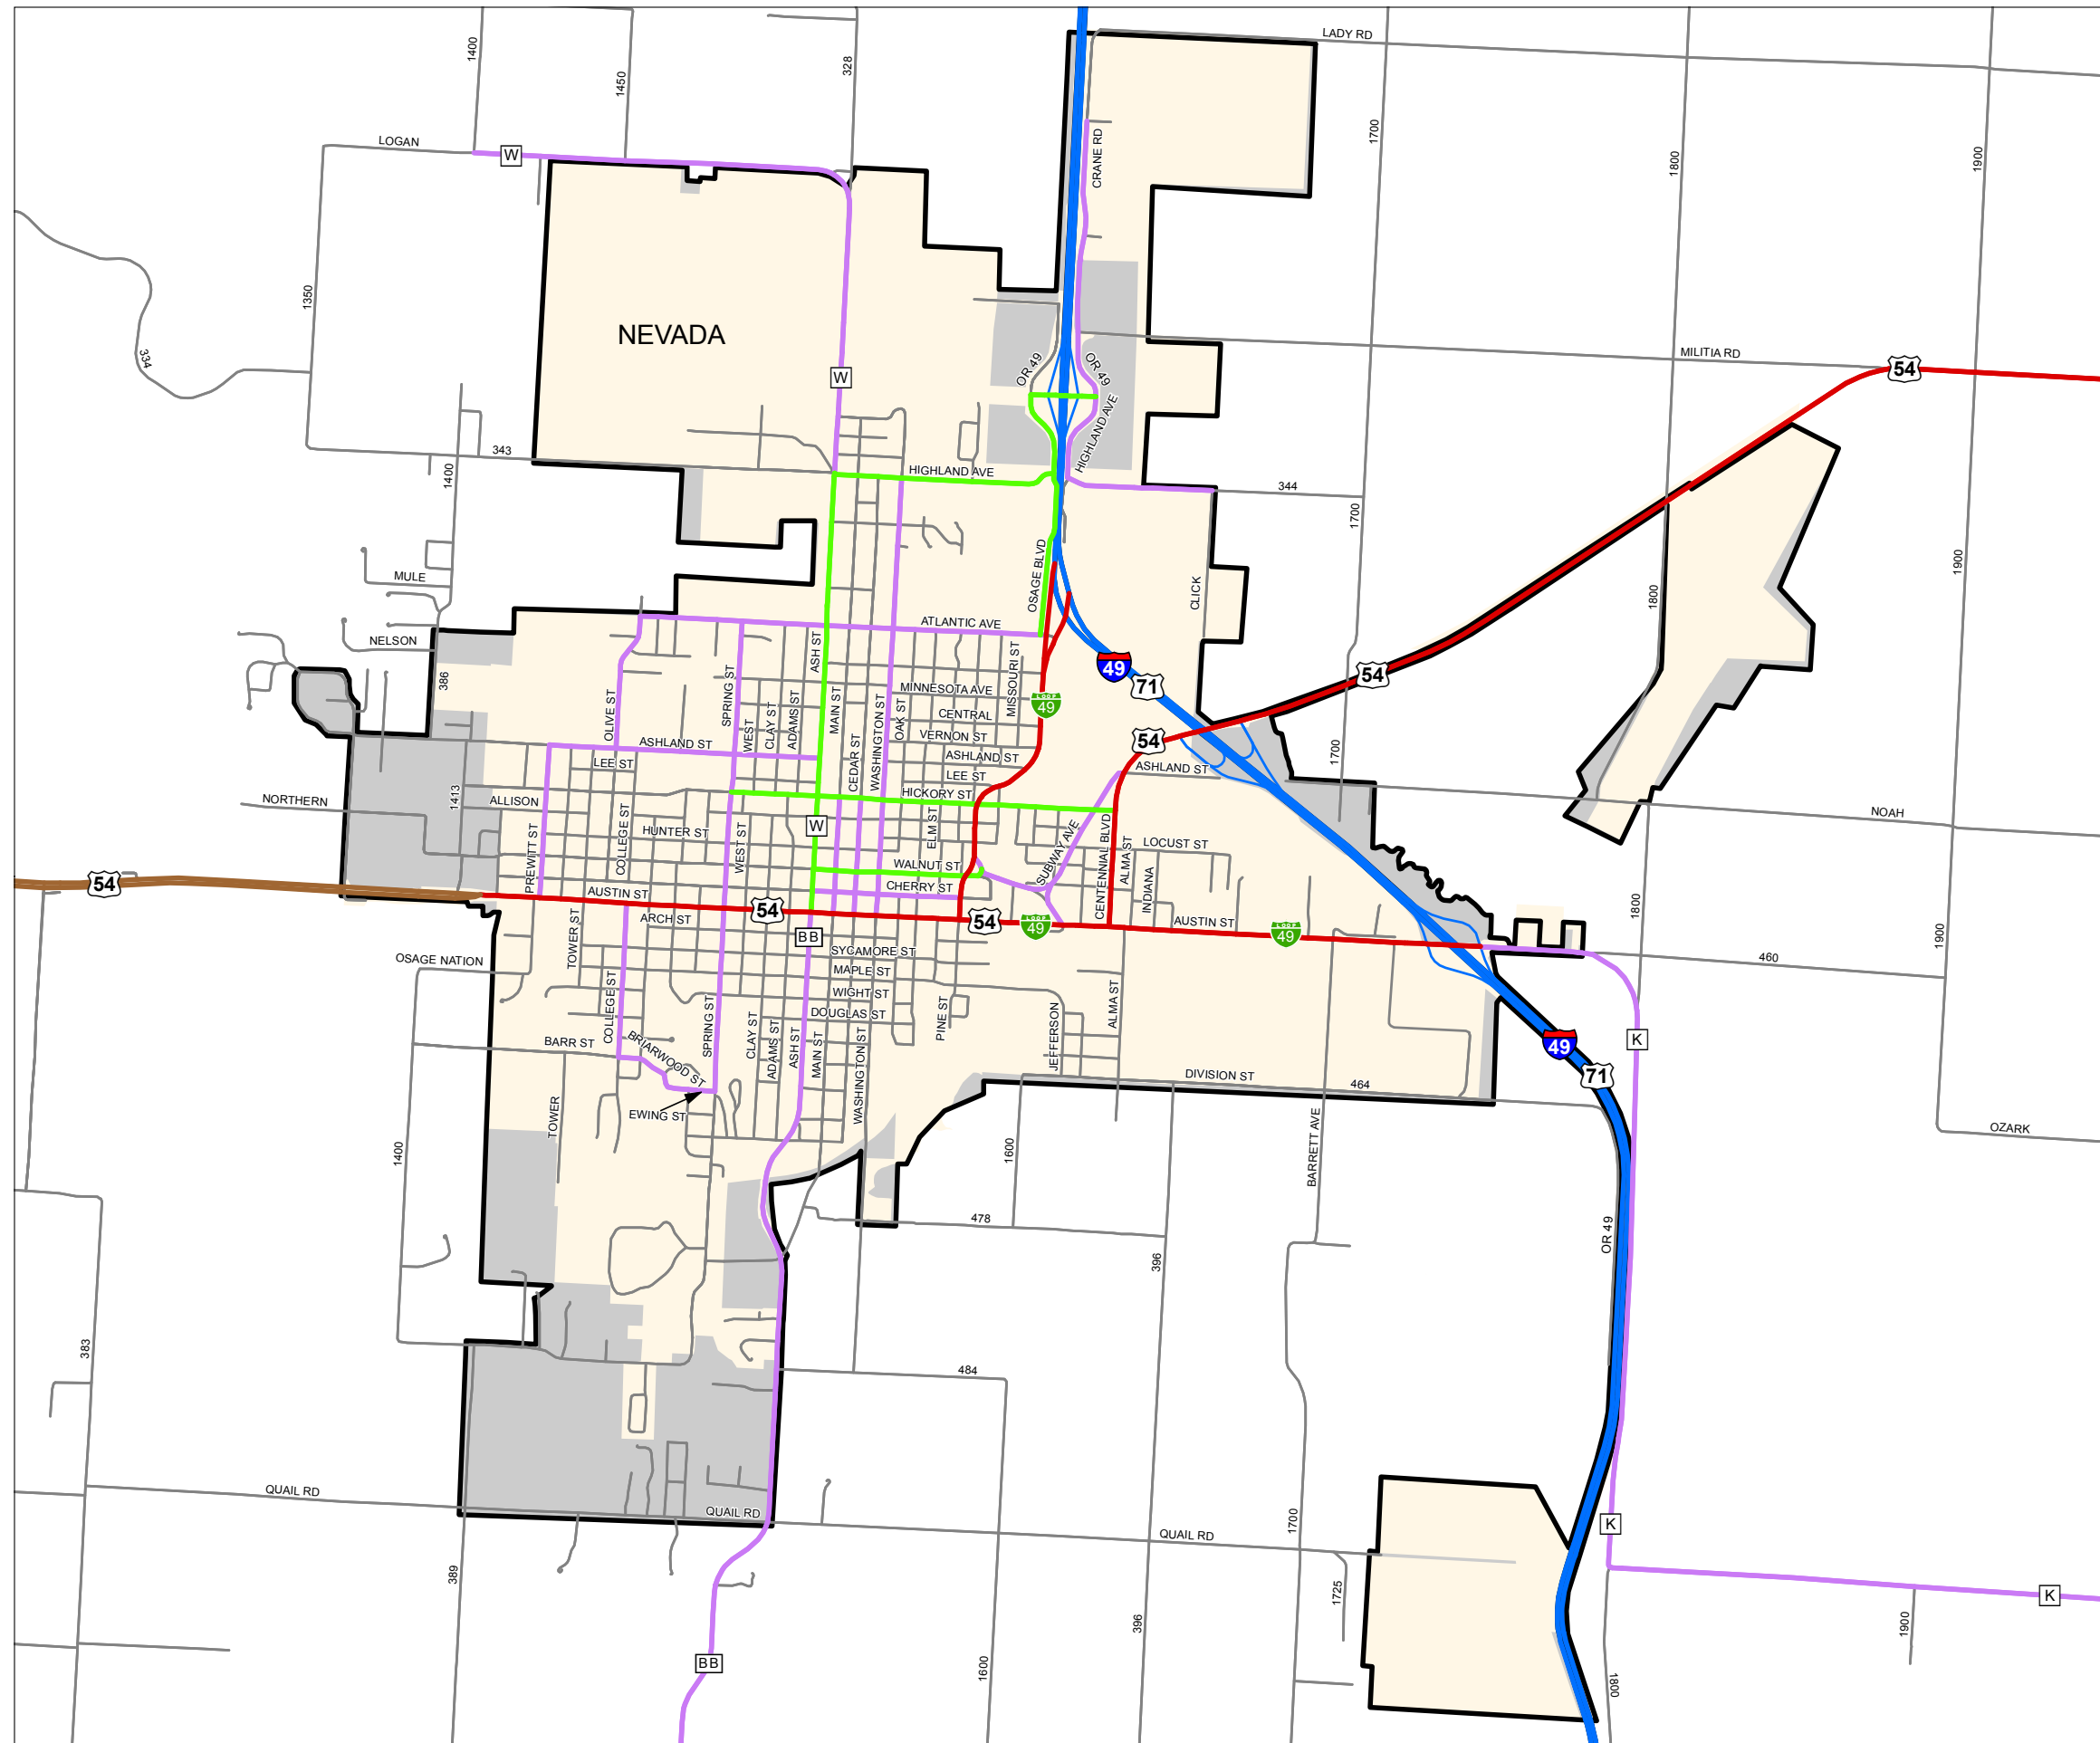

# Functional Classification System

NEVADA

Vernon County

Missouri

FUNCTIONAL CLASS	
Interstate	
Other Freeway and Expressway	
Other Principal Arterial	
Minor Arterial	
Major Collector	
Minor Collector	
Local	
CITY	
URBAN AREA	

Federal-Aid highways exclude local roads and rural minor collectors.

Transportation Planning

105 W. Capitol Ave.  
 Jefferson City, MO 65102  
 Phone (573) 526-5478  
 Fax (573) 526-8052

Approved September 2, 2016