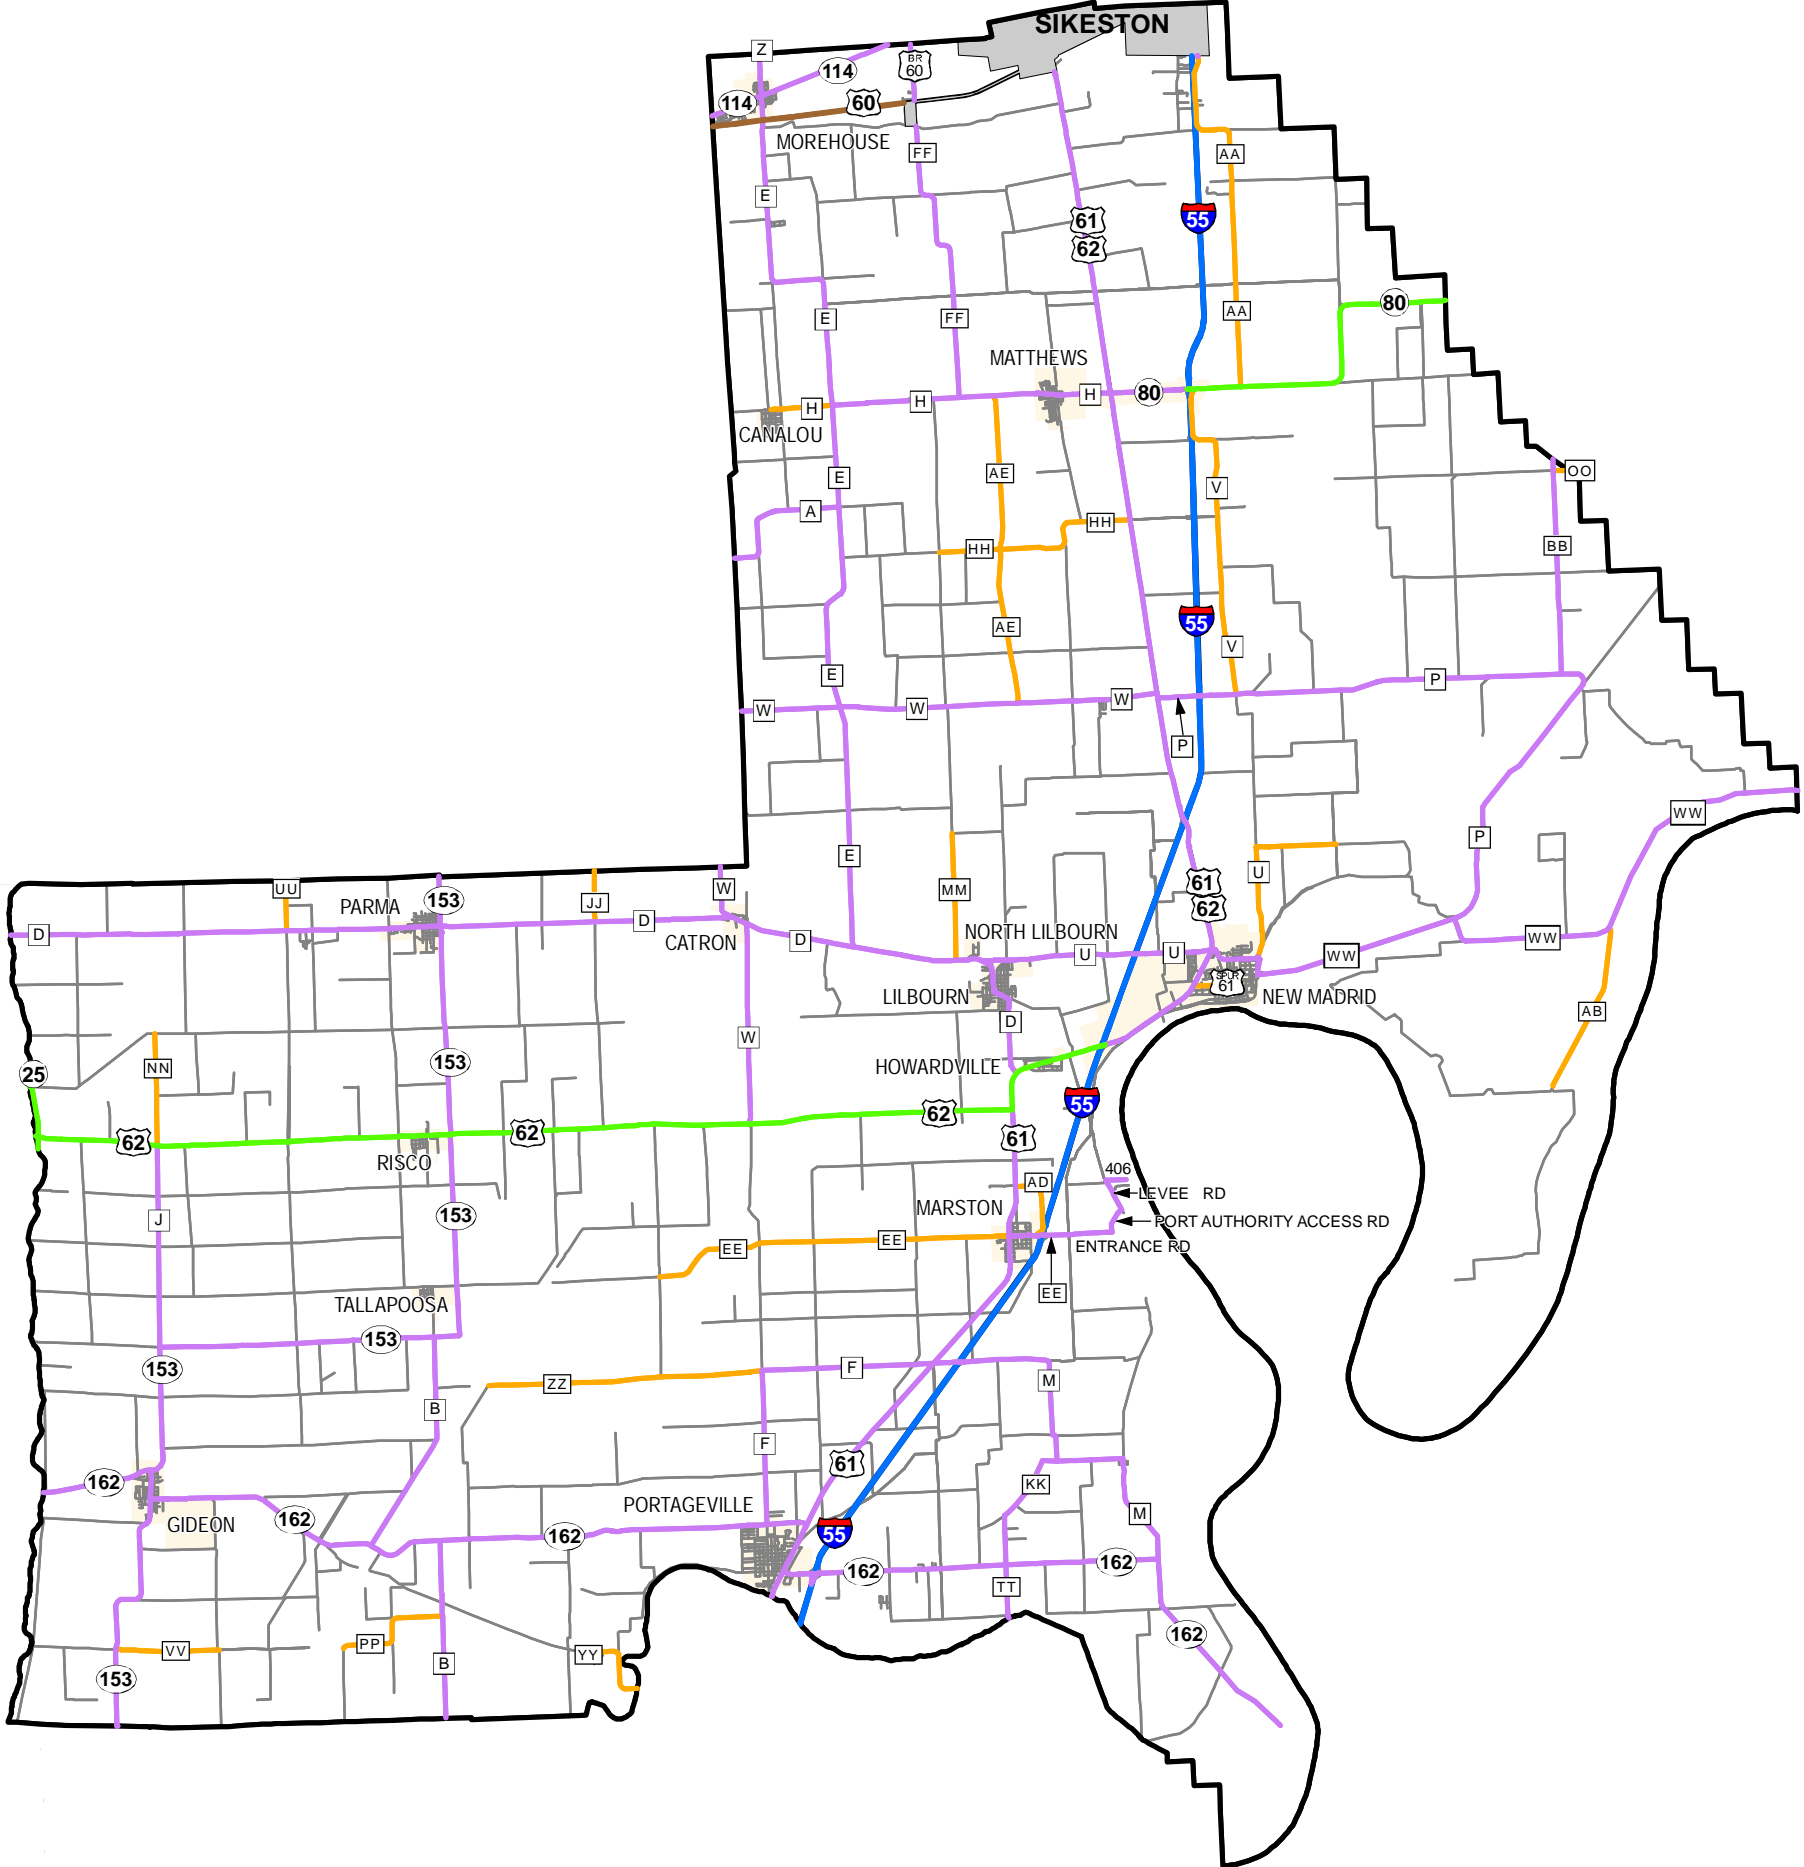

Rural Functional Classification

NEW MADRID COUNTY

Missouri

FUNCTIONAL CLASS

- Interstate —
- Other Freeway and Expressway —
- Other Principal Arterial —
- Minor Arterial —
- Major Collector —
- Minor Collector —
- Local —

CITY

URBAN AREA

Federal-Aid highways exclude local roads and rural minor collectors.

Transportation Planning
 105 W. Capitol Ave.
 Jefferson City, MO 65102
 Phone (573) 526-5478
 Fax (573) 526-8052

Approved November 15, 2021