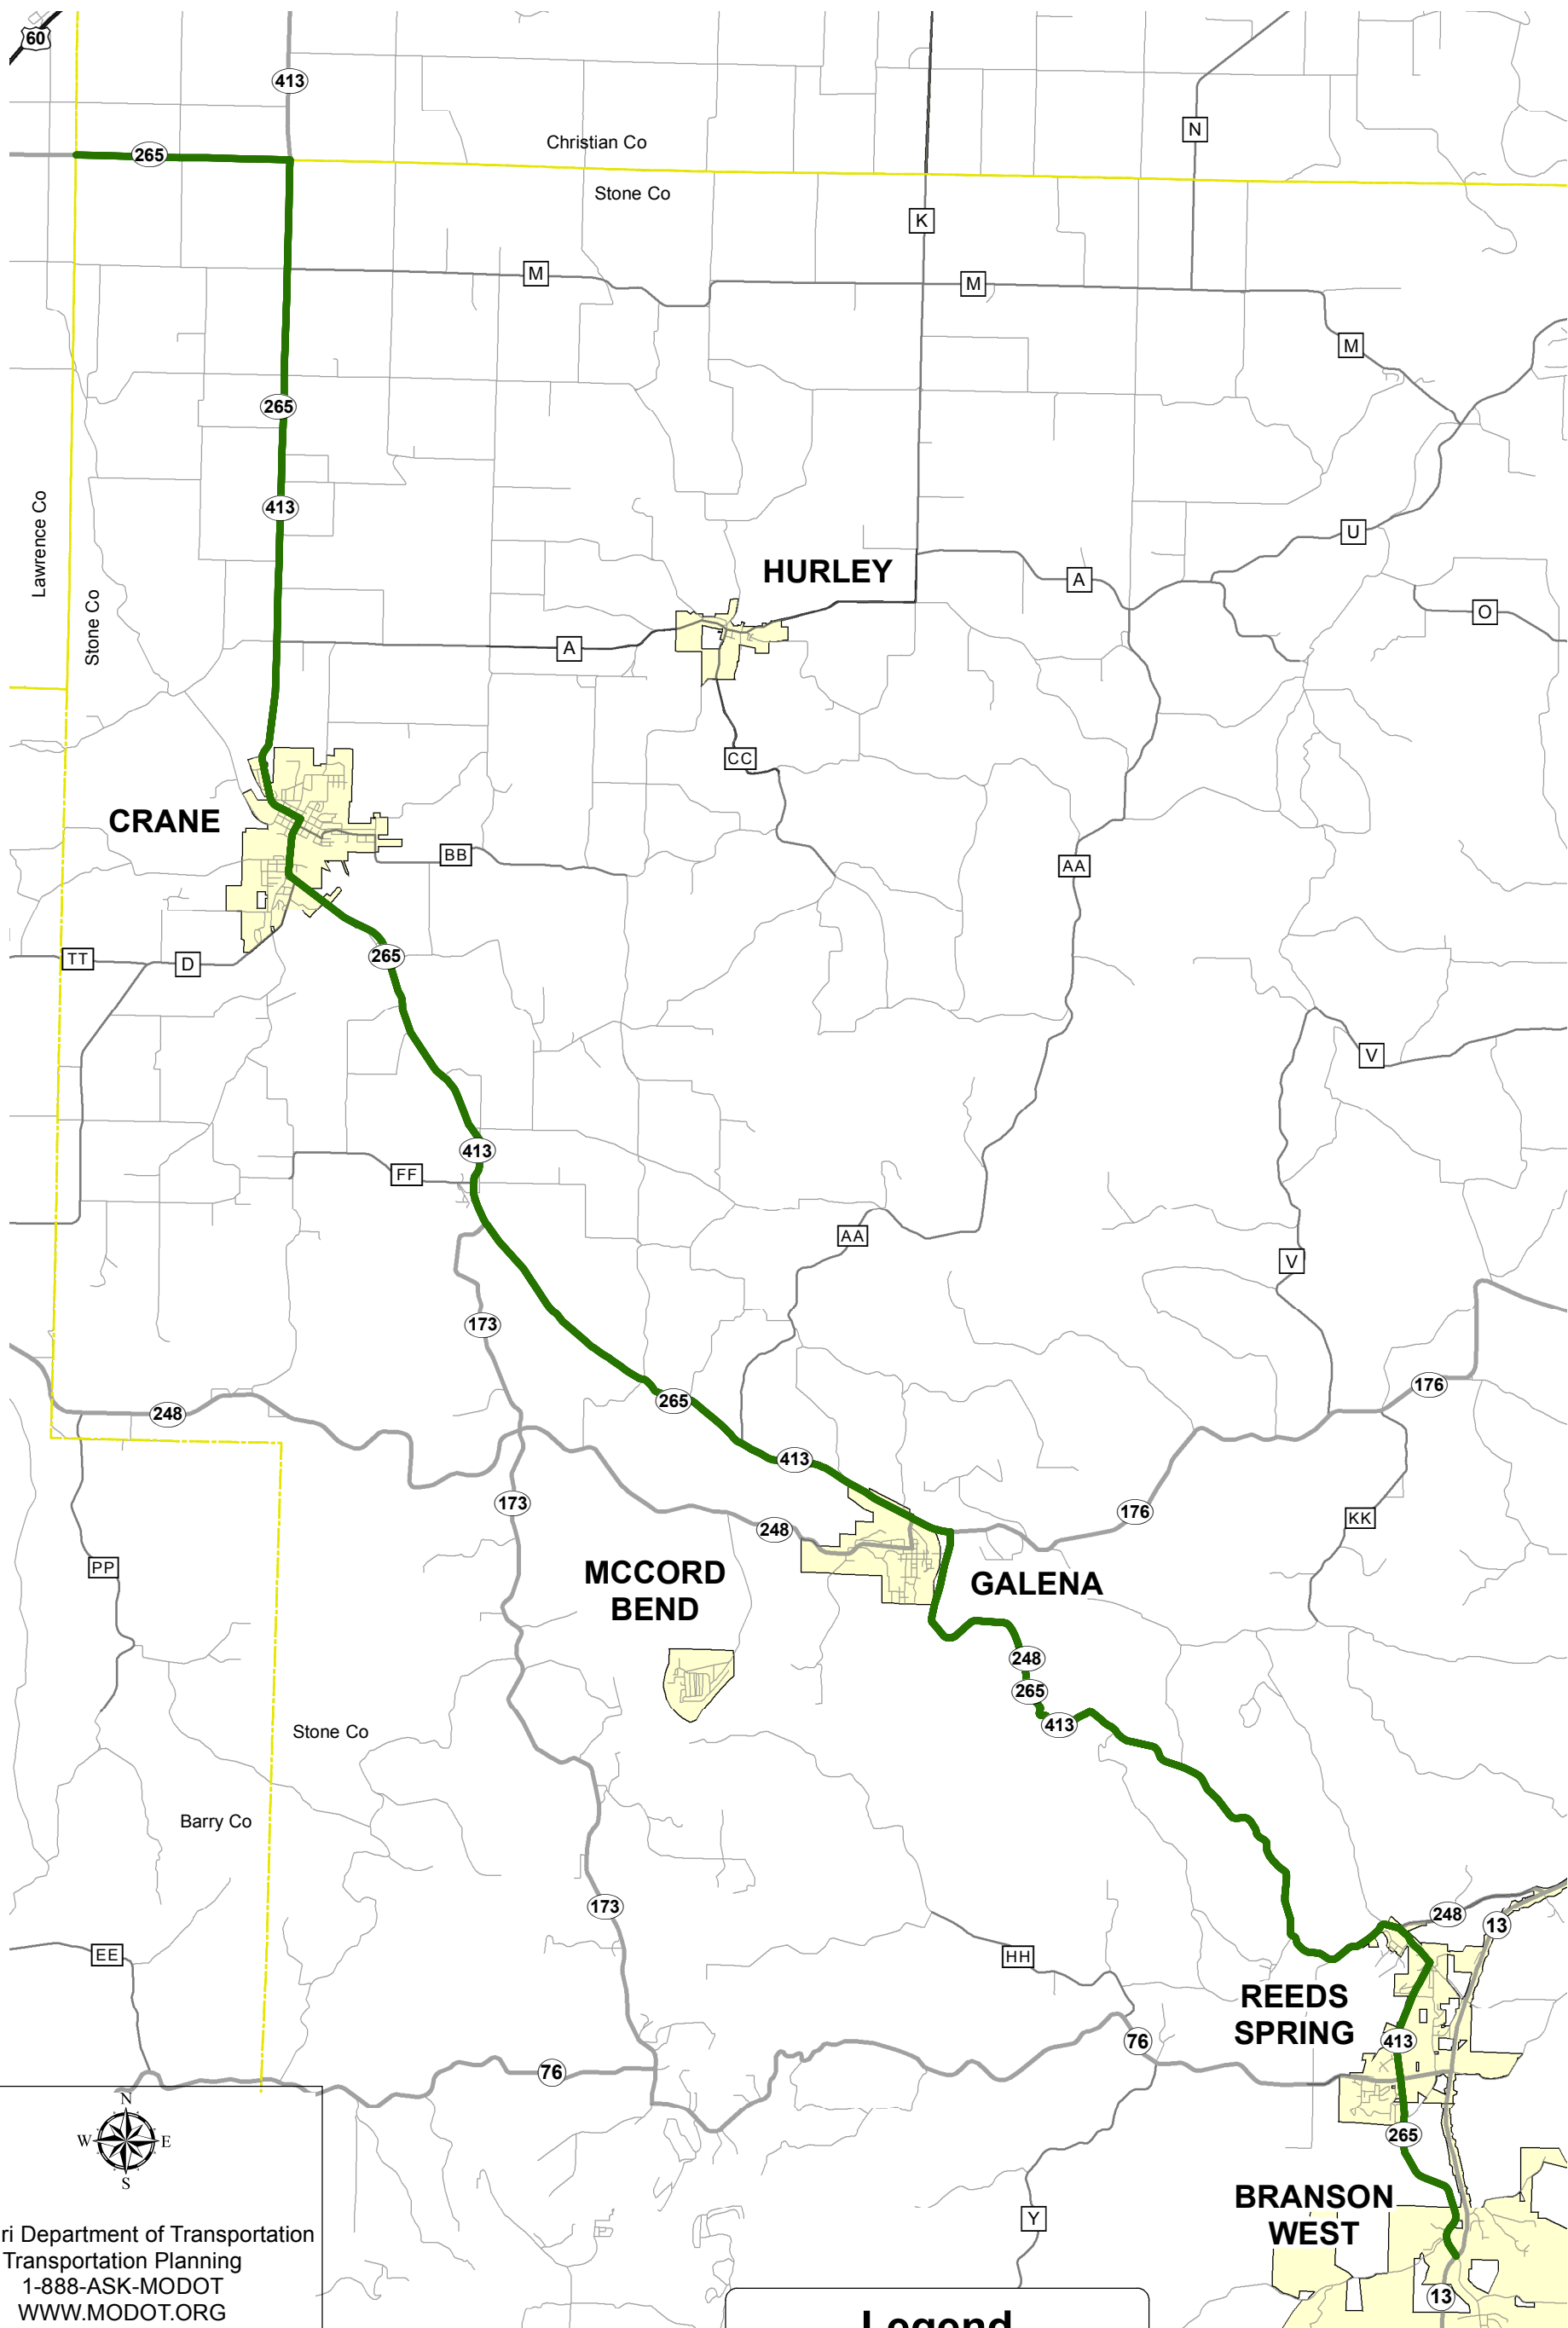

Ozark Mountain Byway Scenic Byway

Missouri Department of Transportation
 Transportation Planning
 1-888-ASK-MODOT
 WWW.MODOT.ORG
 Date: 1/24/2020

Legend

- Ozark Mountain Byway
- COUNTY
- City Limit