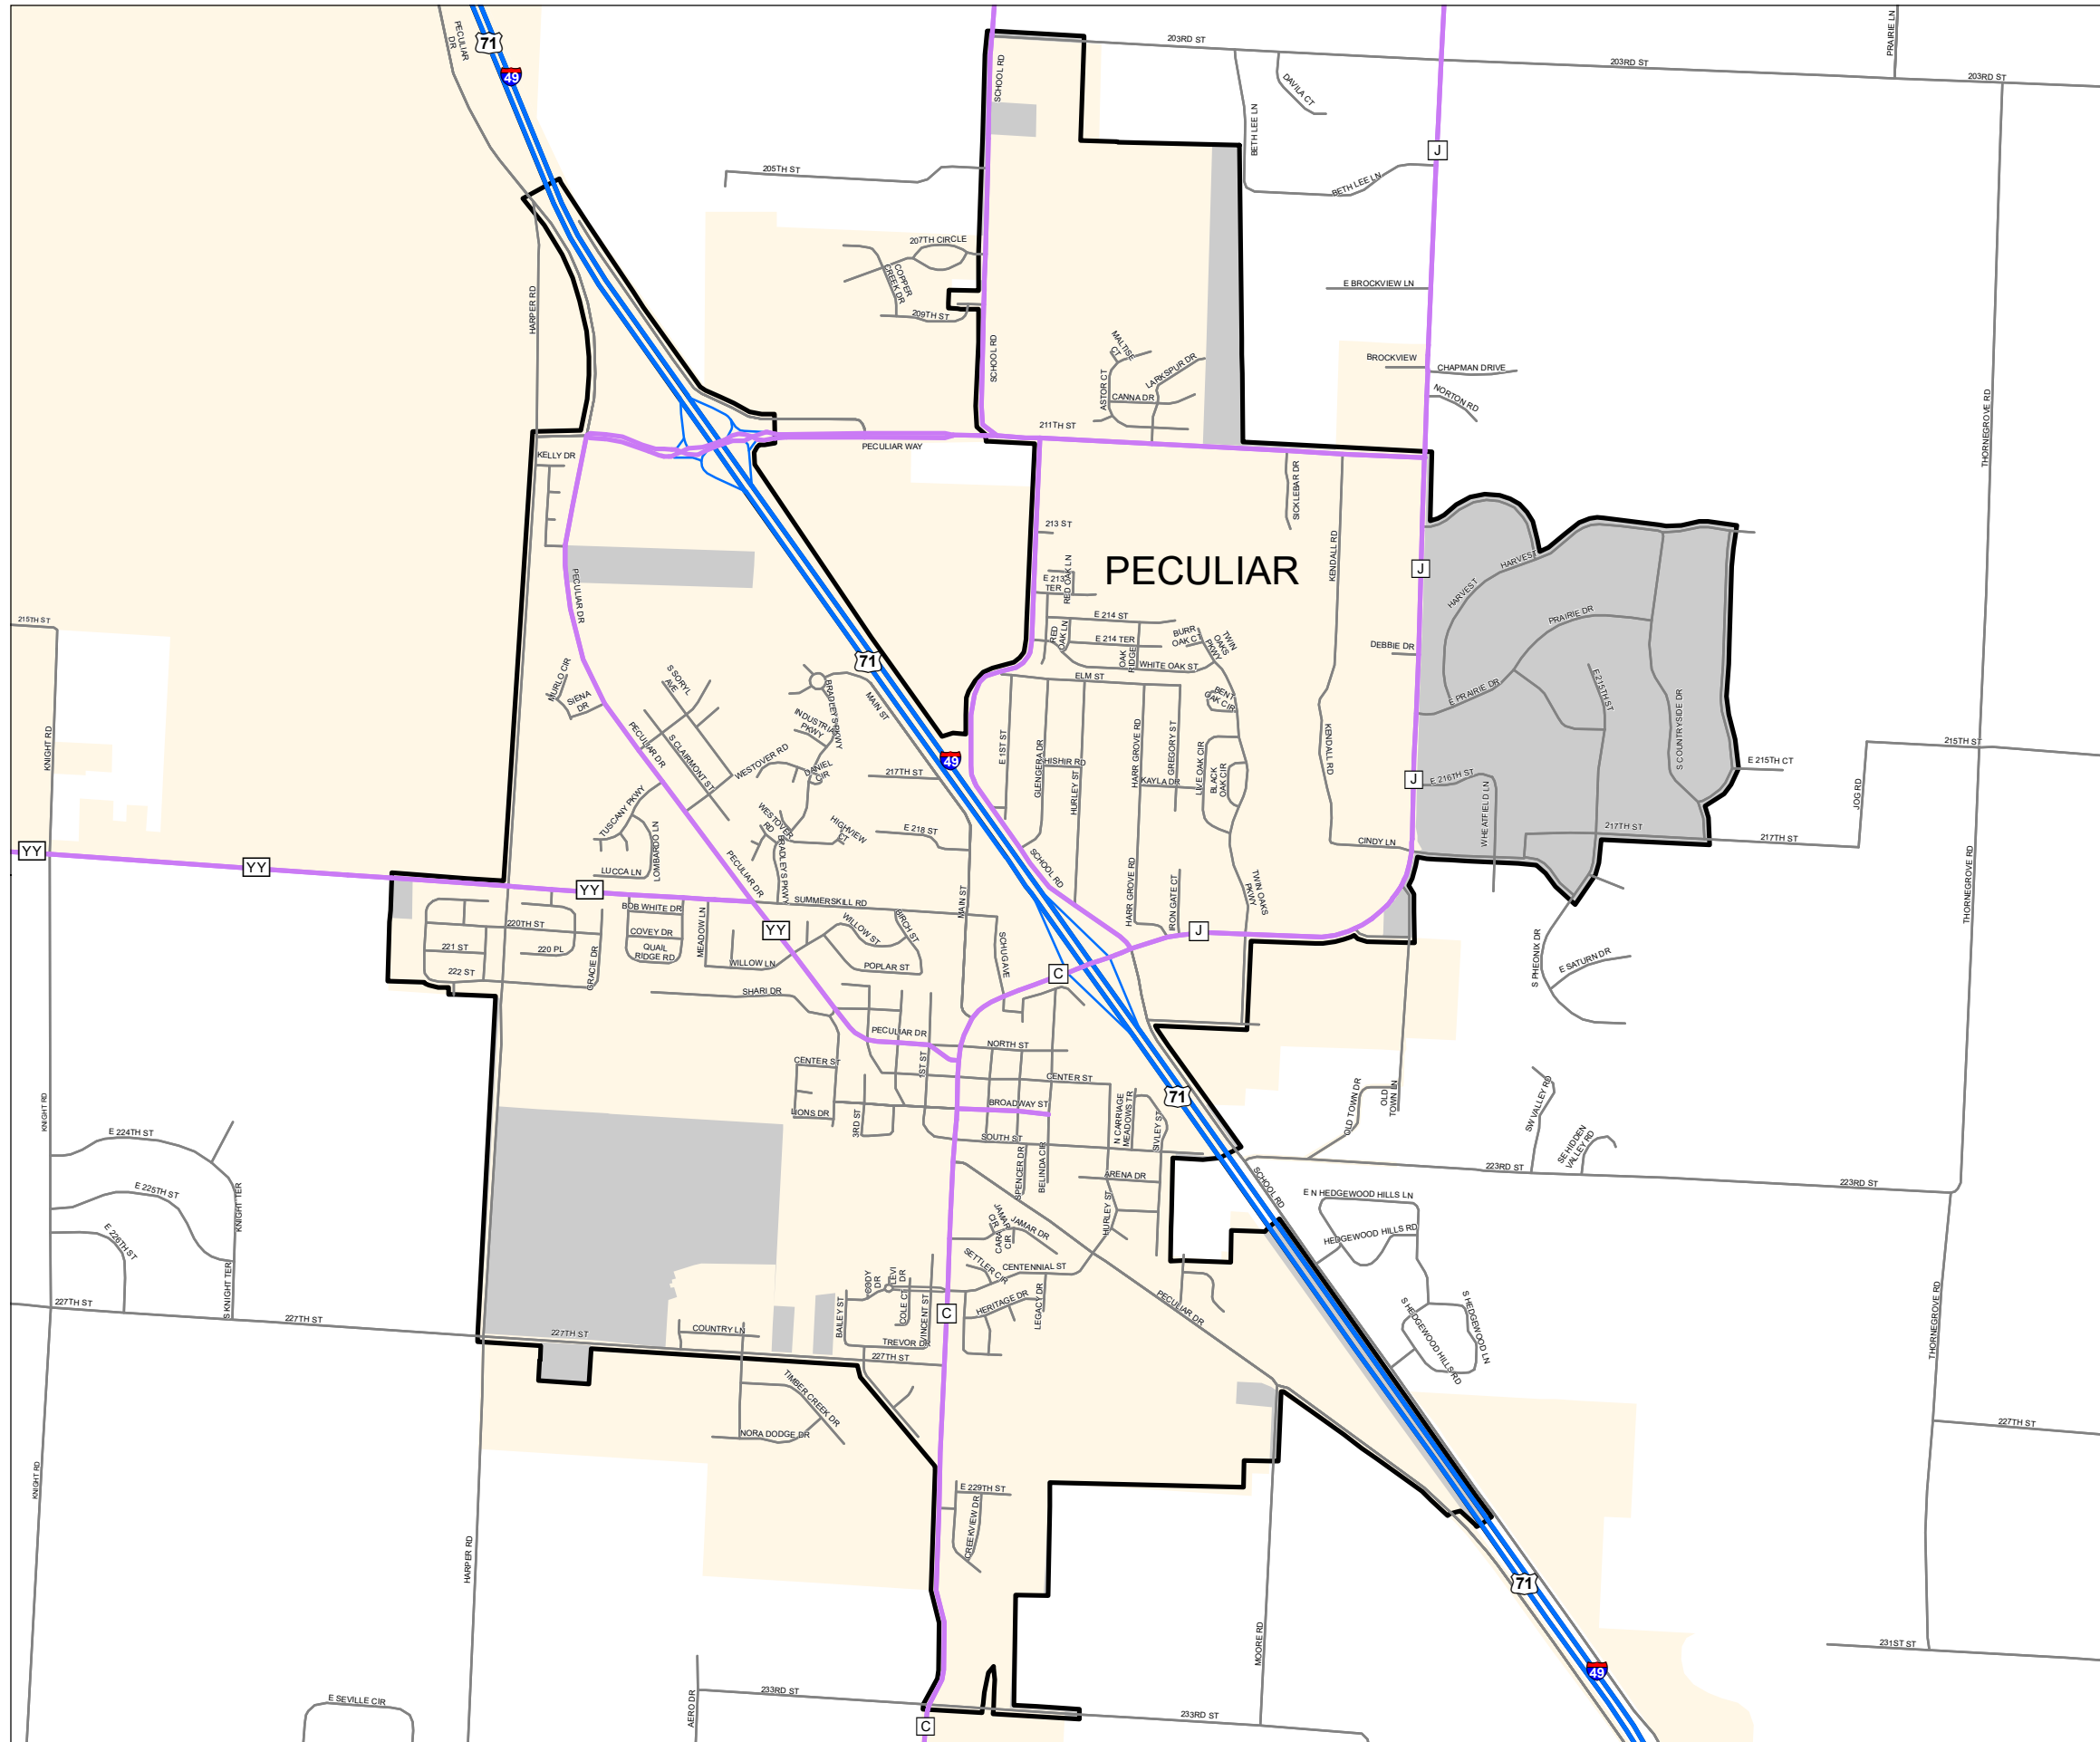

Functional Classification System

PECULIAR

Cass County

Missouri

FUNCTIONAL CLASS	
Interstate	
Other Freeway and Expressway	
Other Principal Arterial	
Minor Arterial	
Major Collector	
Minor Collector	
Local	
CITY	
URBAN AREA	

Federal-Aid highways exclude local roads and rural minor collectors.

Transportation Planning

105 W. Capitol Ave.
Jefferson City, MO 65102
Phone (573) 526-5478
Fax (573) 526-8052

Approved January 10, 2024