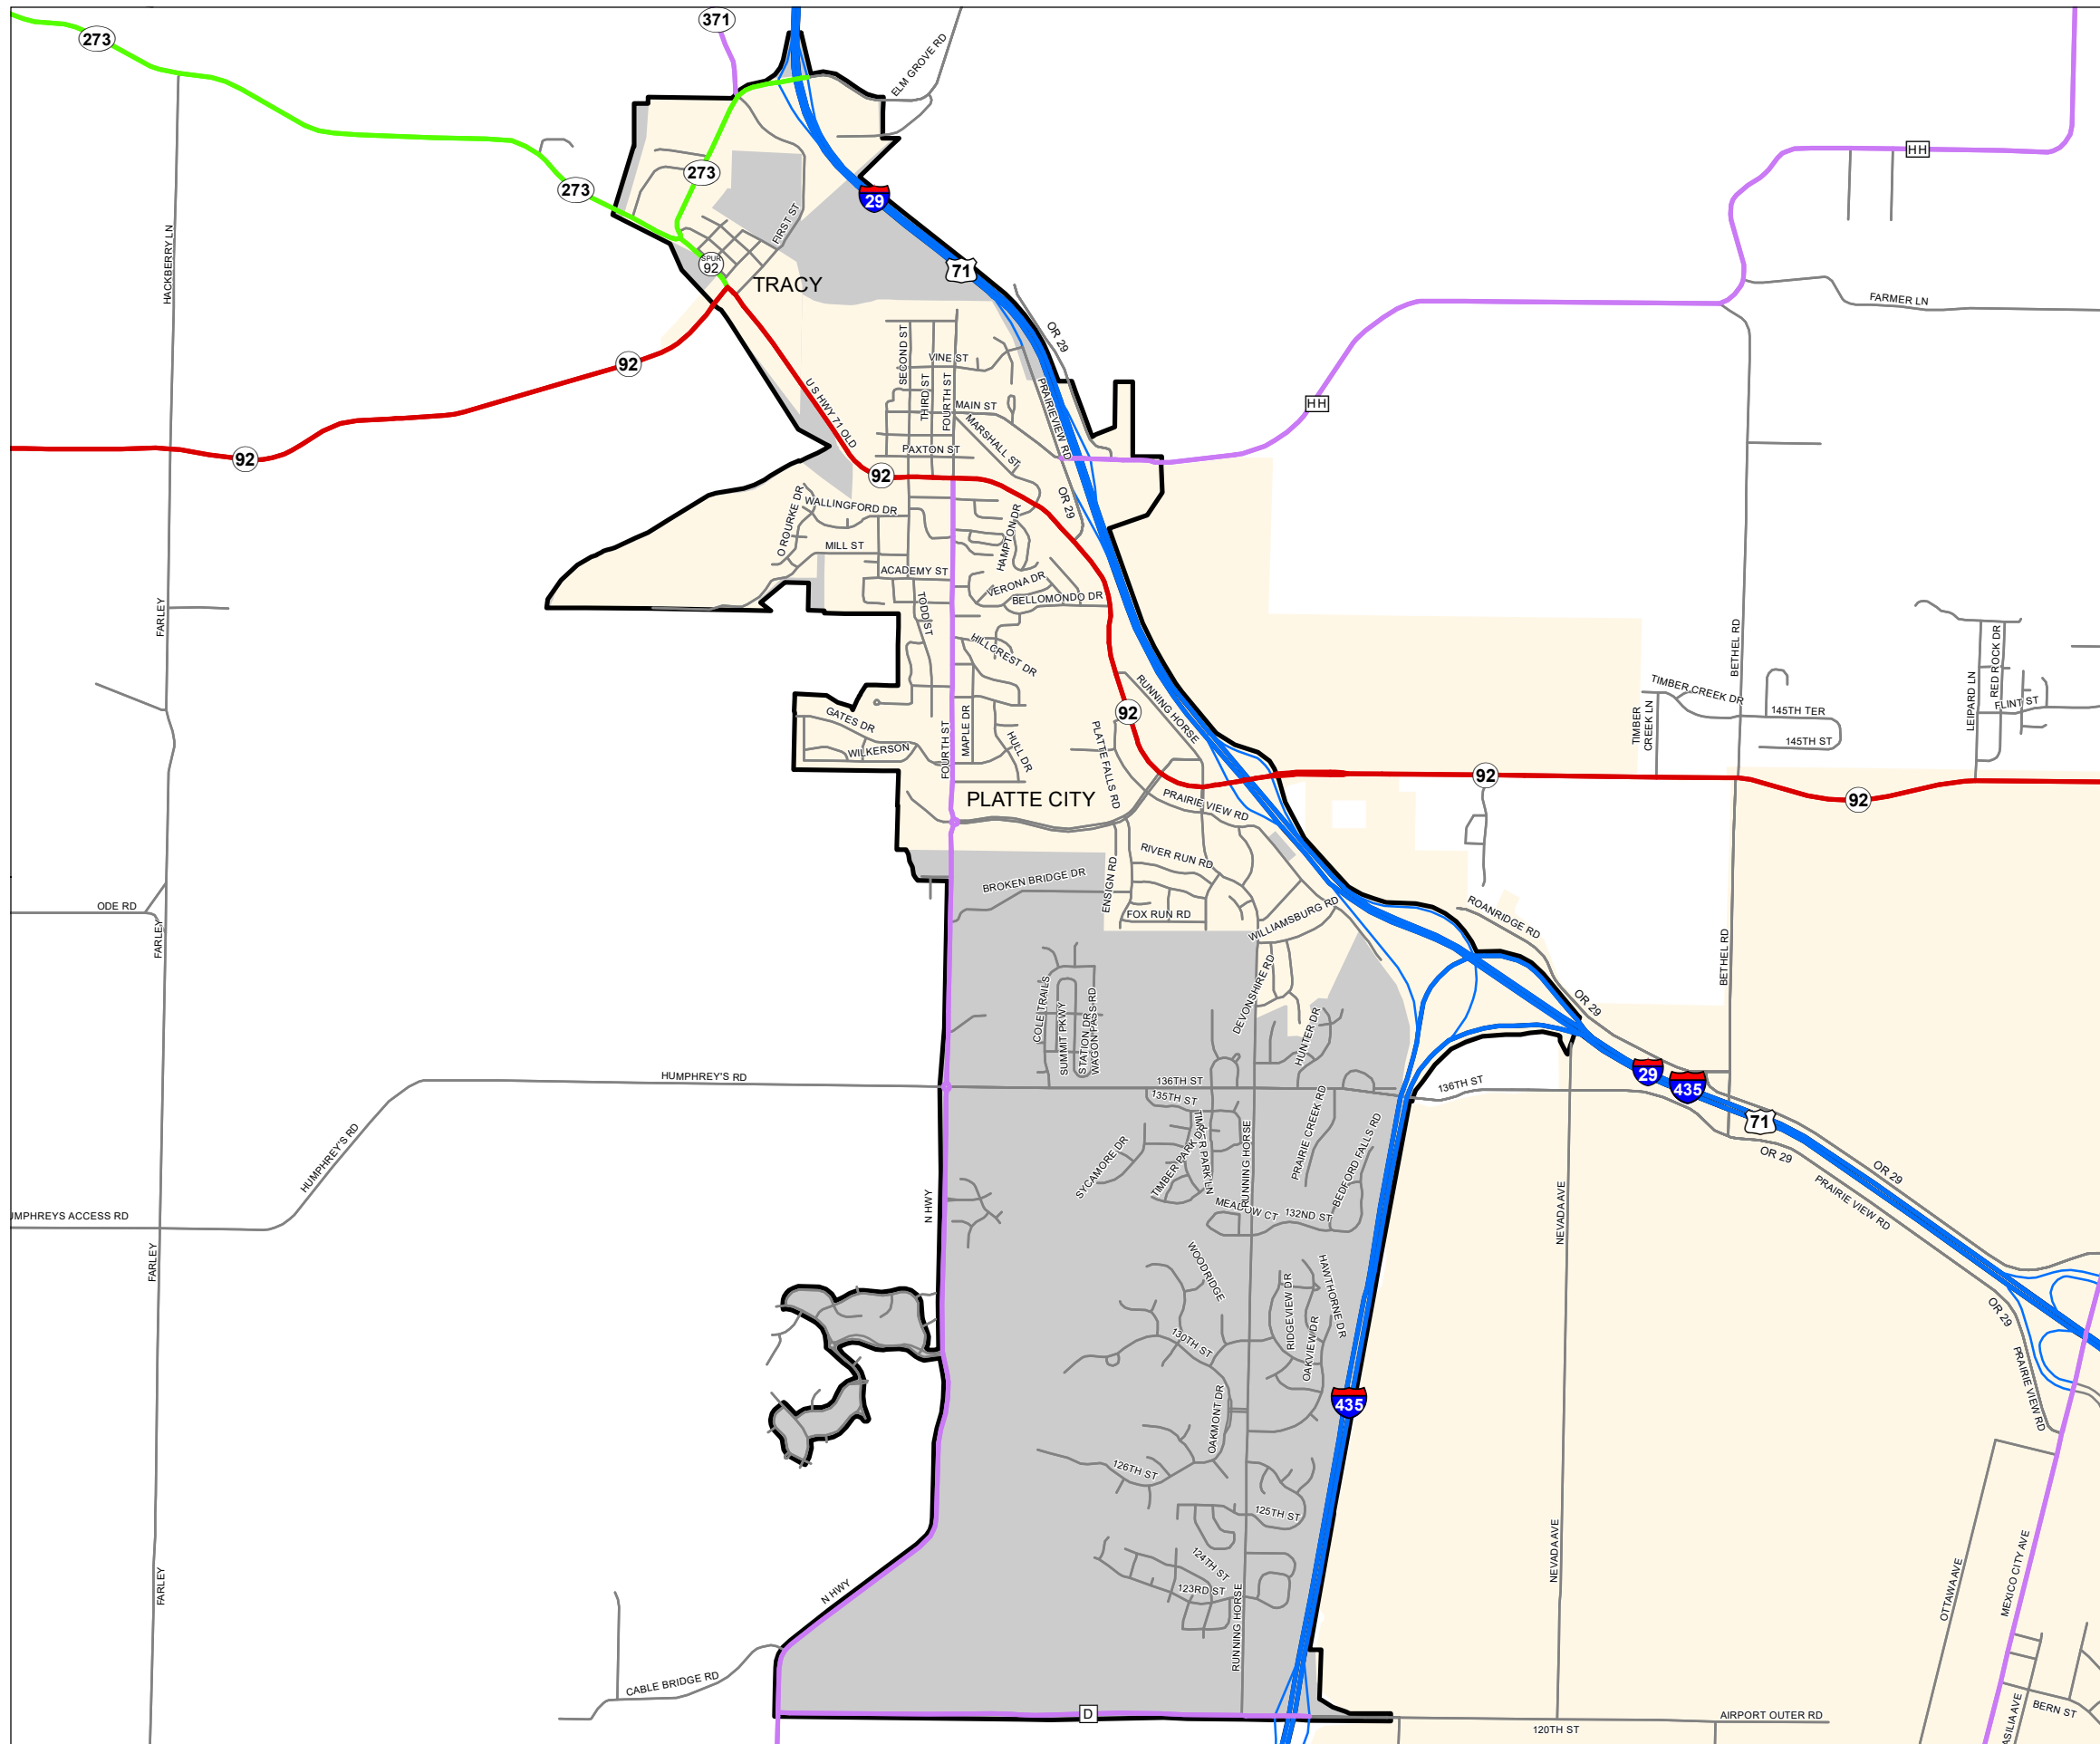

## PLATTE CITY

Platte County

Missouri

### FUNCTIONAL CLASS

- Interstate —
- Other Freeway and Expressway —
- Other Principal Arterial —
- Minor Arterial —
- Major Collector —
- Minor Collector —
- Local —

CITY

URBAN AREA

Federal-Aid highways exclude local roads and rural minor collectors.