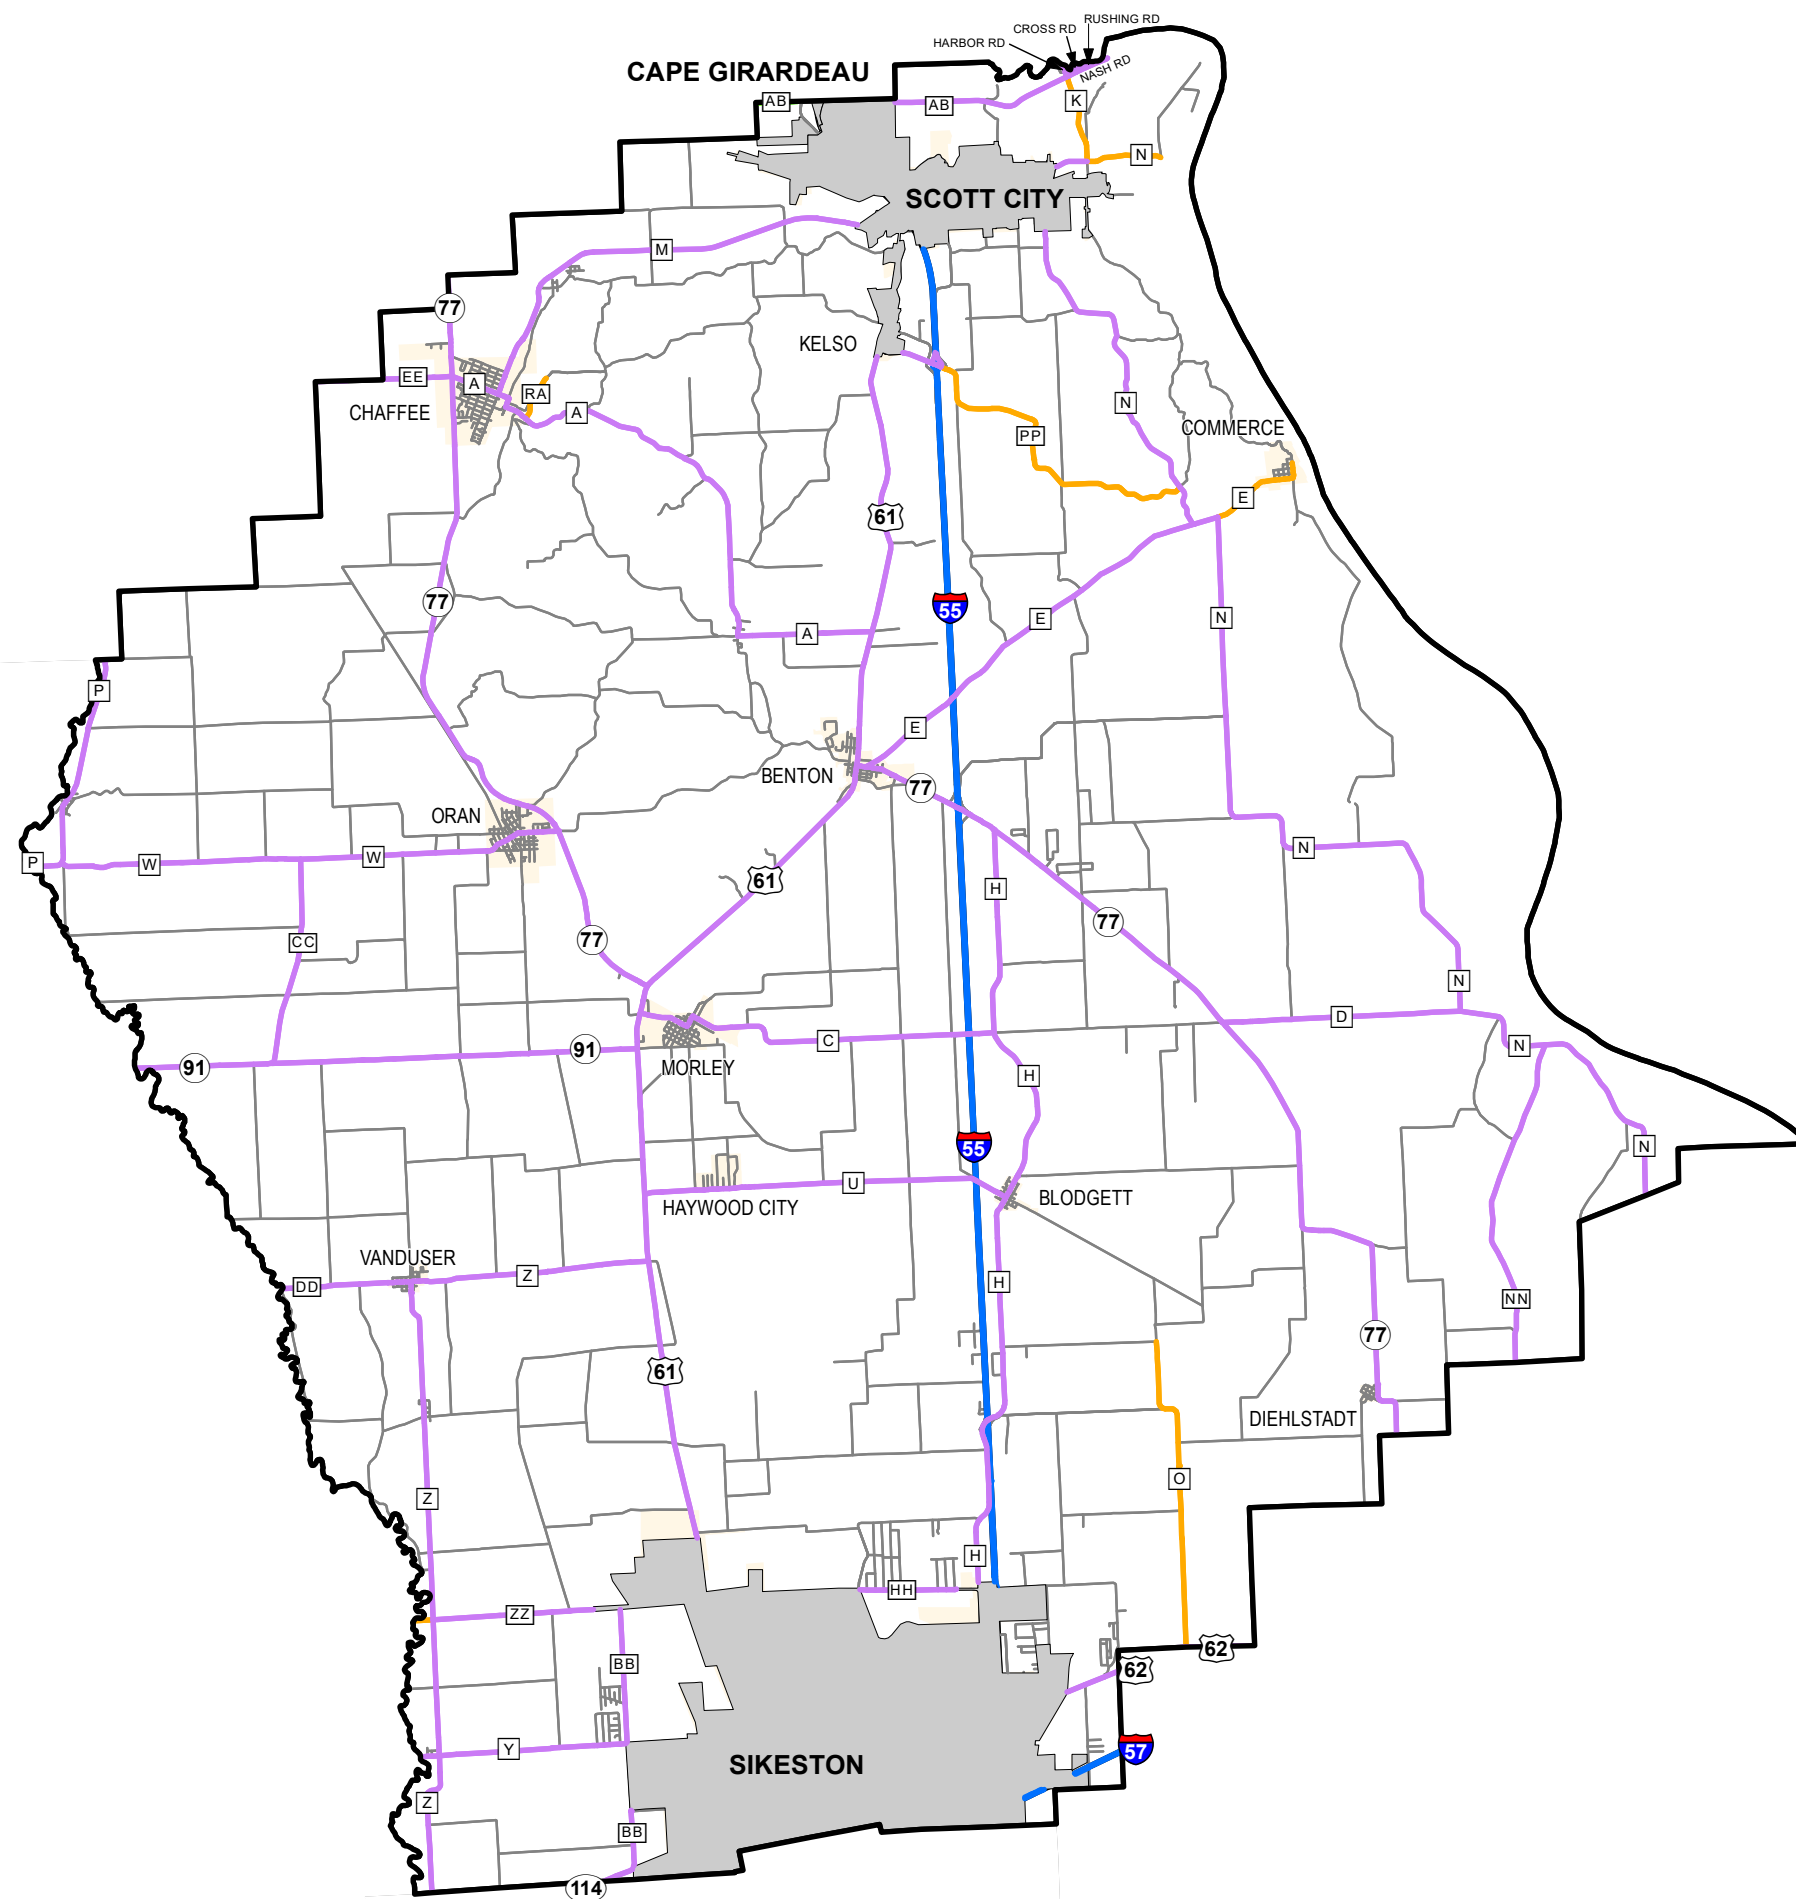

Rural Functional Classification

SCOTT COUNTY

Missouri

FUNCTIONAL CLASS	
Interstate	
Other Freeway and Expressway	
Other Principal Arterial	
Minor Arterial	
Major Collector	
Minor Collector	
Local	
CITY	
URBAN AREA	

Federal-Aid highways exclude local roads and rural minor collectors.

Transportation Planning
 105 W. Capitol Ave.
 Jefferson City, MO 65102
 Phone (573) 526-5478
 Fax (573) 526-8052

Approved November 19, 2020