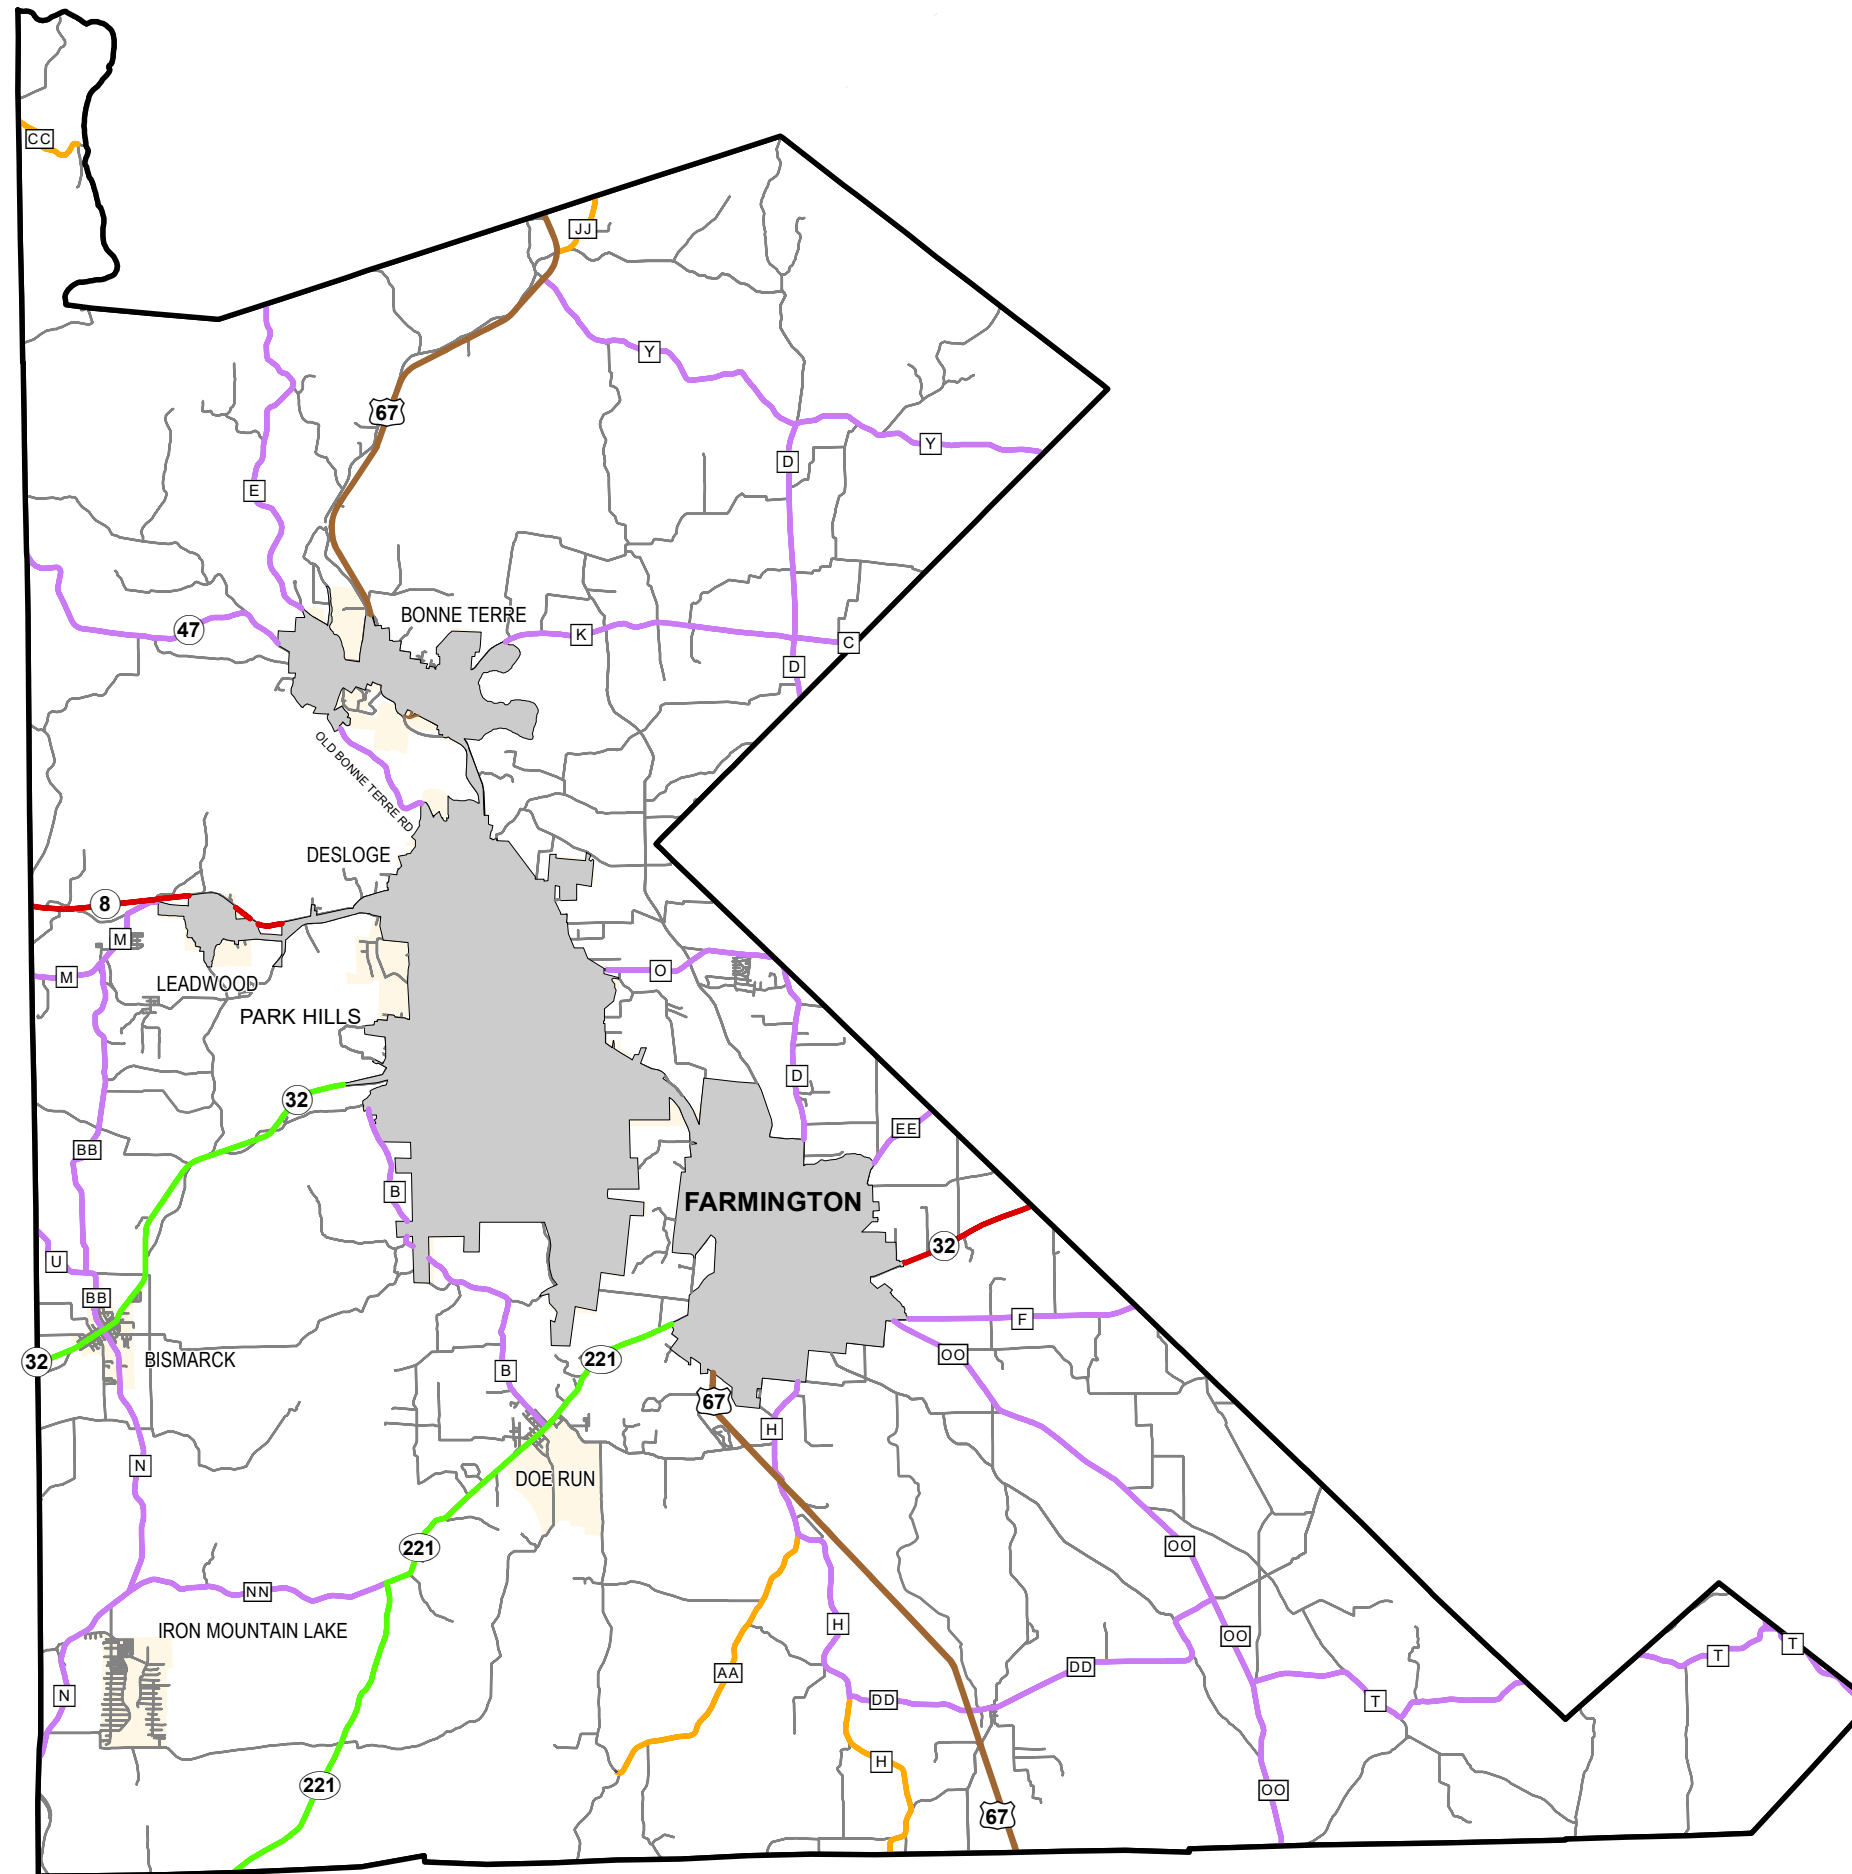

Rural Functional Classification

ST. FRANCOIS COUNTY

Missouri

FUNCTIONAL CLASS

- Interstate —
- Other Freeway and Expressway —
- Other Principal Arterial —
- Minor Arterial —
- Major Collector —
- Minor Collector —
- Local —

CITY

URBAN AREA

Federal-Aid highways exclude local roads and rural minor collectors.

Transportation Planning
 105 W. Capitol Ave.
 Jefferson City, MO 65102
 Phone (573) 526-5478
 Fax (573) 526-8052

Approved November 23, 2020