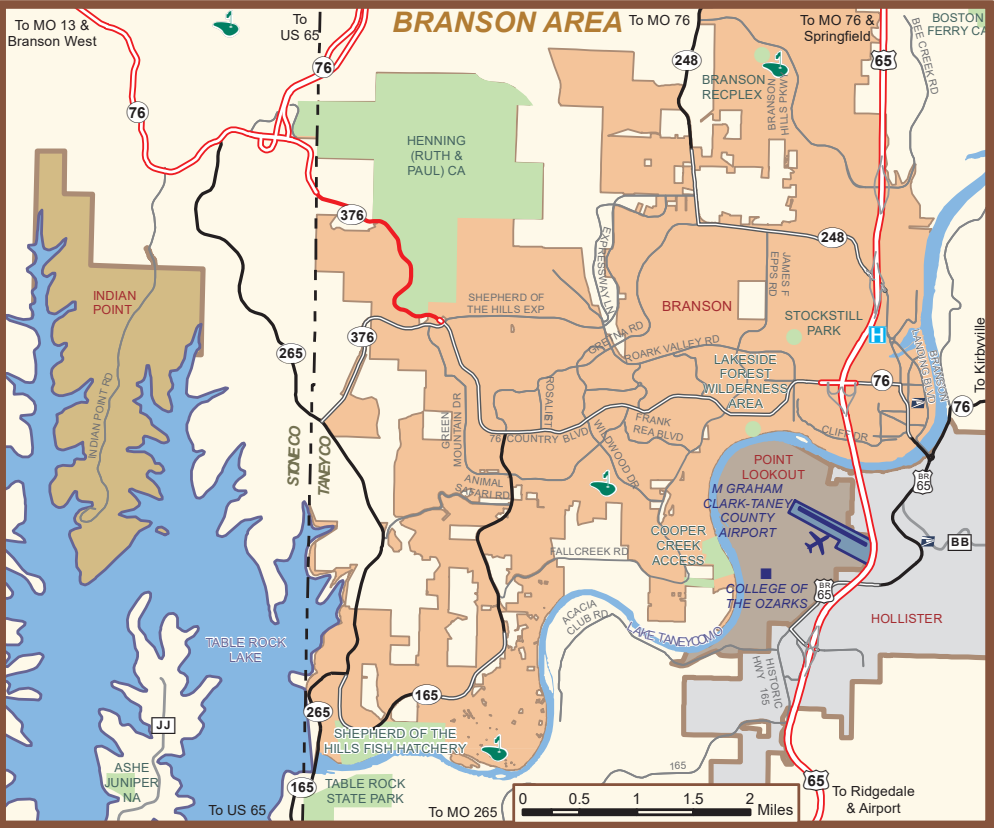

# BRANSON AREA

To MO 13 & Branson West

To US 65

To MO 76

To MO 76 & Springfield  
BOSTON FERRY CA  
BEE CREEK RD

INDIAN POINT

HENNING (RUTH & PAUL) CA

BRANSON RECPLX

76

76

INDIAN POINT RD

STONE CO  
TANEY CO

EXPRESSWAY LT

CREMA RD

ROARK VALLEY RD

JAMES F. EPPS RD

FALLCREEK RD

COOPER CREEK ACCESS

ACACIA CLUB RD

LAKE TANEY COMO

HISTORIC HWY 185

COLLEGE OF THE OZARKS

M GRAHAM CLARK-TANEY COUNTY AIRPORT

POINT LOOKOUT

HOLLISTER

To Kirbyville

BB

ASHE JUNIPER NA

SHEPHERD OF THE HILLS FISH HATCHERY

TABLE ROCK STATE PARK

To US 65

To MO 265