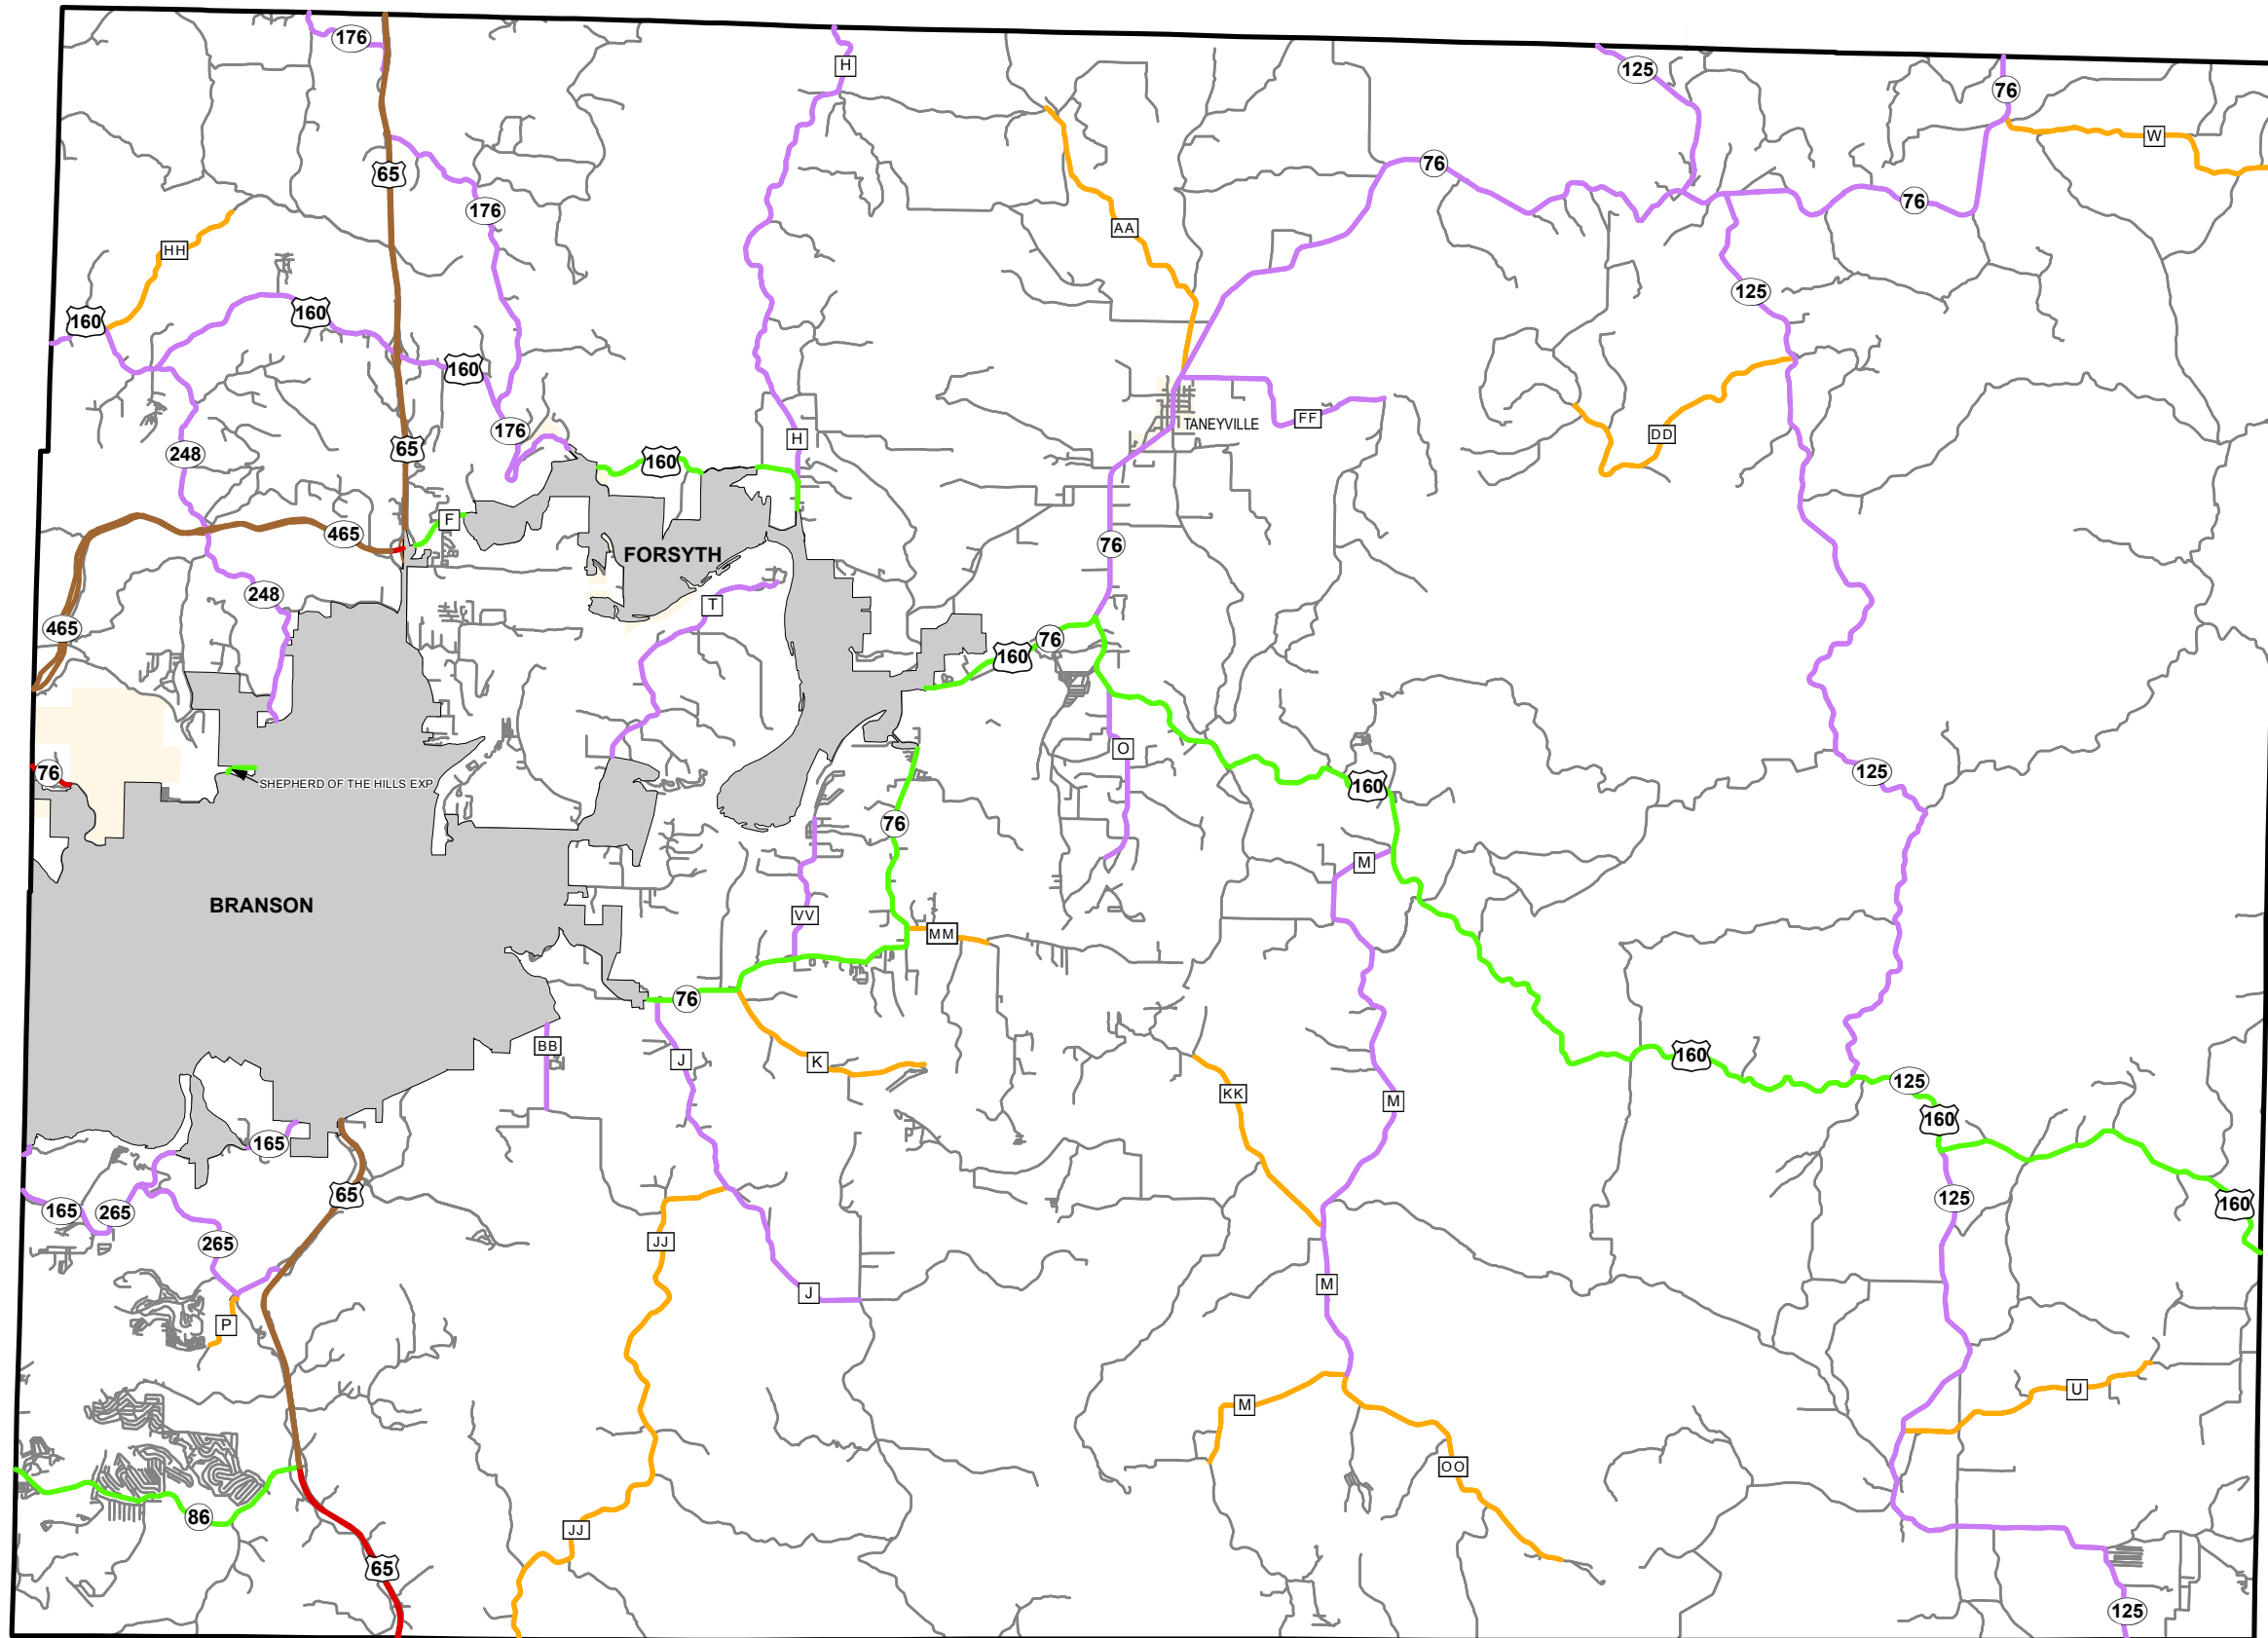

## TANEY COUNTY

Missouri

**FUNCTIONAL CLASS**

- Interstate —
- Other Freeway and Expressway —
- Other Principal Arterial —
- Minor Arterial —
- Major Collector —
- Minor Collector —
- Local —

**CITY**

**URBAN AREA**

Federal-Aid highways exclude local roads and rural minor collectors.

**Transportation Planning**  
 105 W. Capitol Ave.  
 Jefferson City, MO 65102  
 Phone (573) 526-5478  
 Fax (573) 526-8052

Approved January 16, 2014