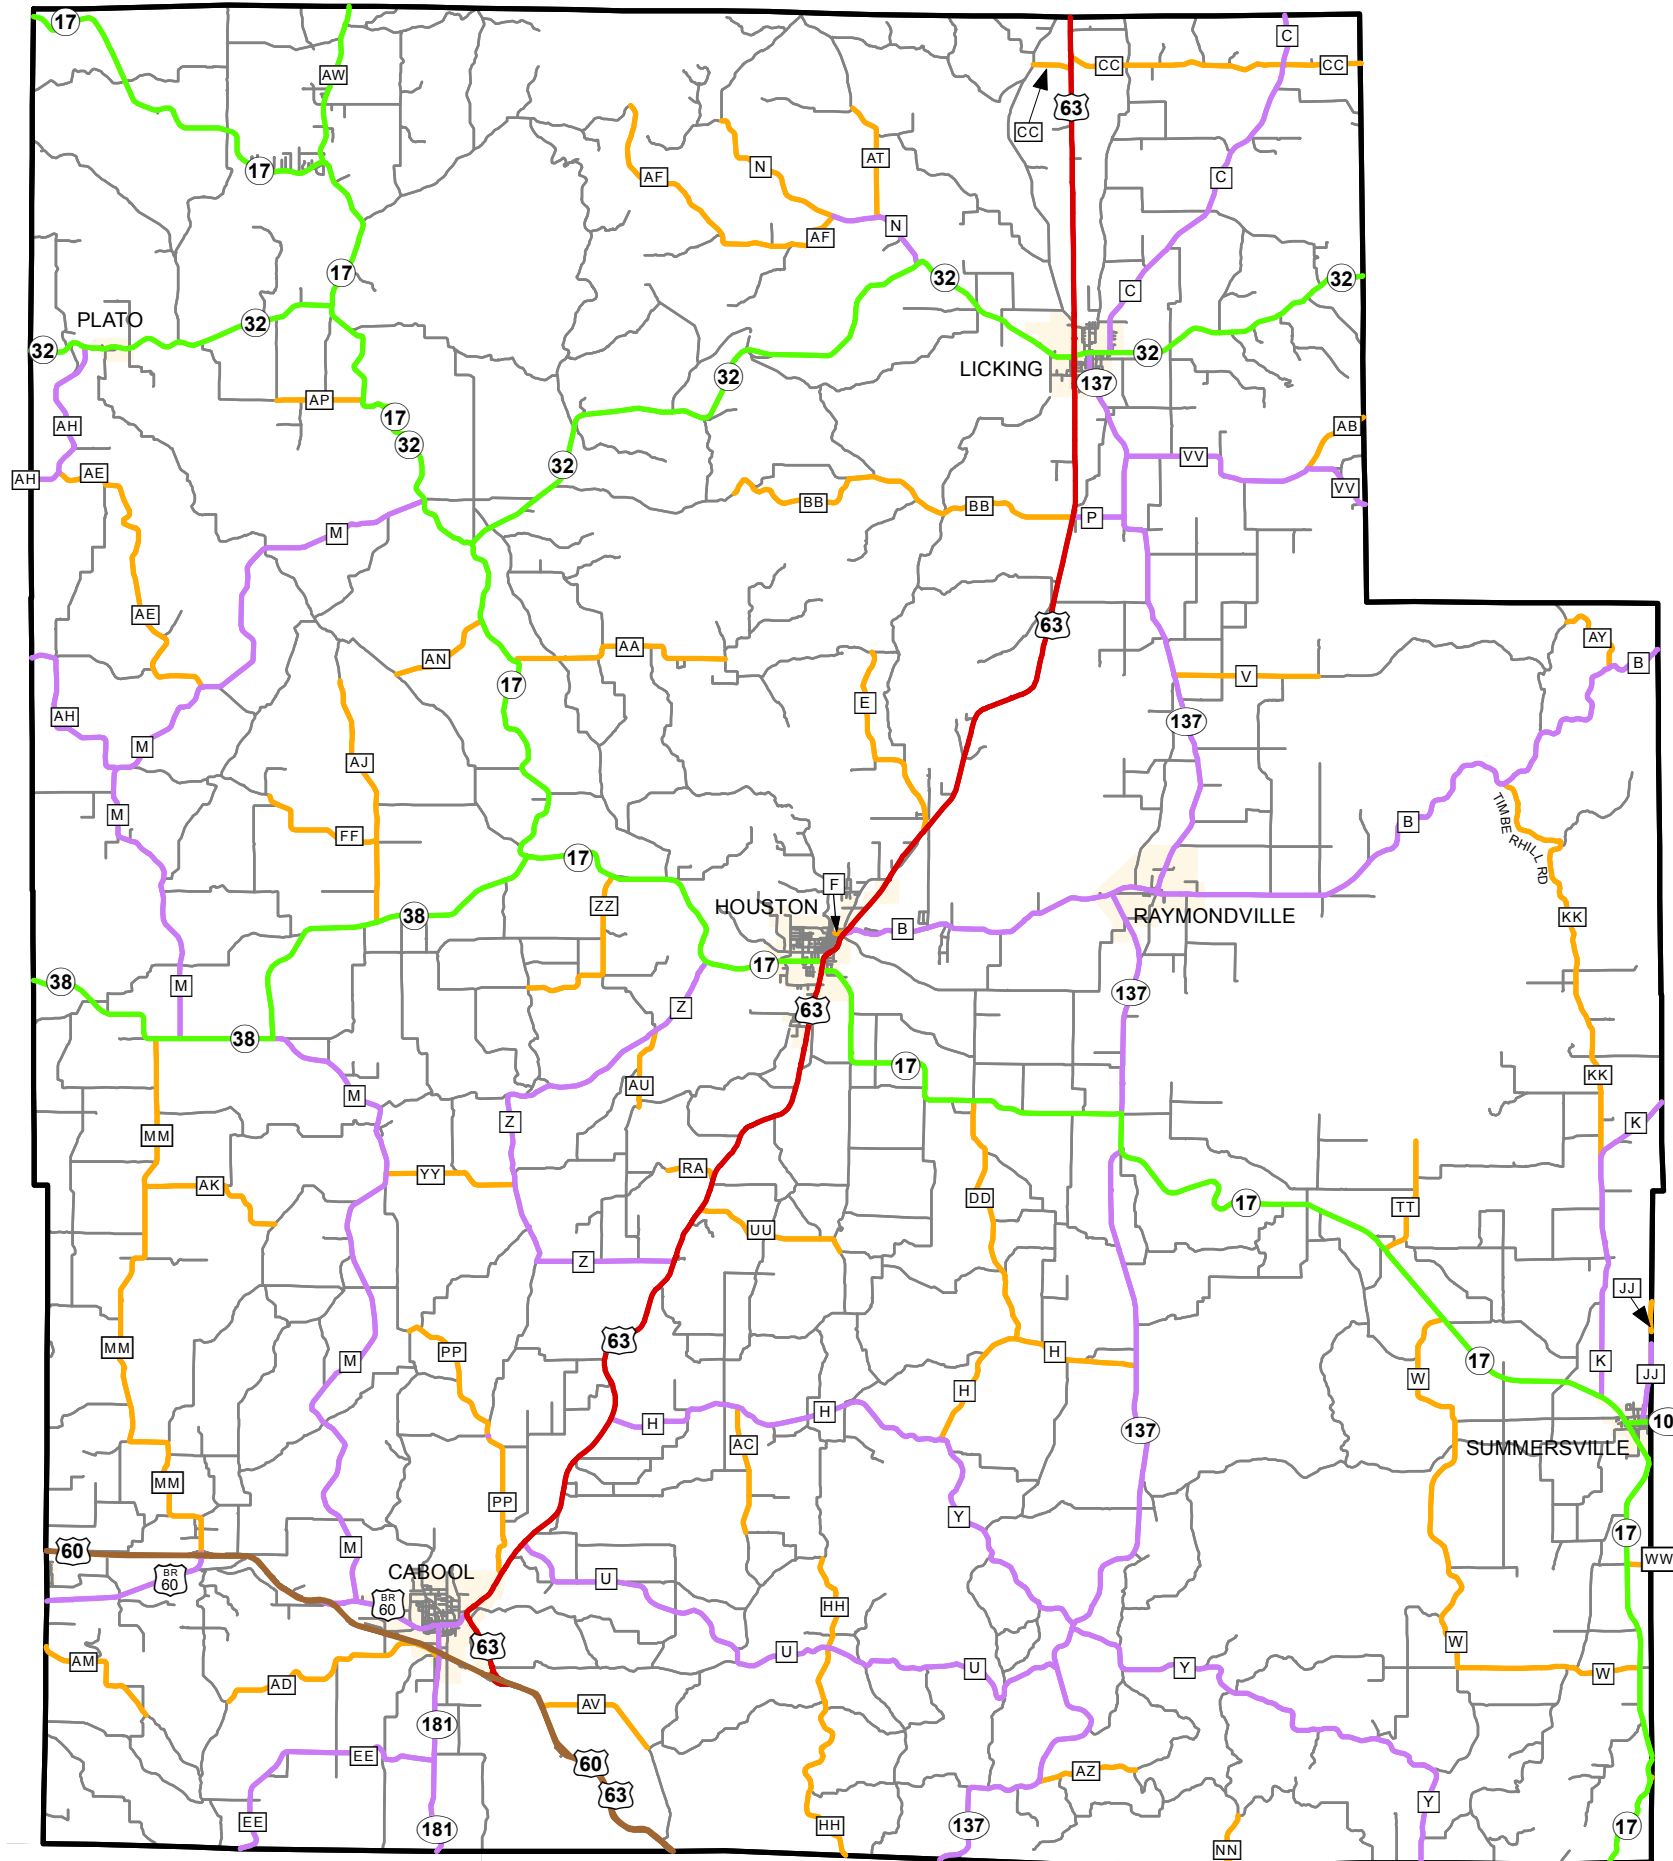

Rural Functional Classification

TEXAS COUNTY

Missouri

FUNCTIONAL CLASS

- Interstate —
- Other Freeway and Expressway —
- Other Principal Arterial —
- Minor Arterial —
- Major Collector —
- Minor Collector —
- Local —

CITY

URBAN AREA

Federal-Aid highways exclude local roads and rural minor collectors.

Transportation Planning
 105 W. Capitol Ave.
 Jefferson City, MO 65102
 Phone (573) 526-5478
 Fax (573) 526-8052

Approved June 24, 2010