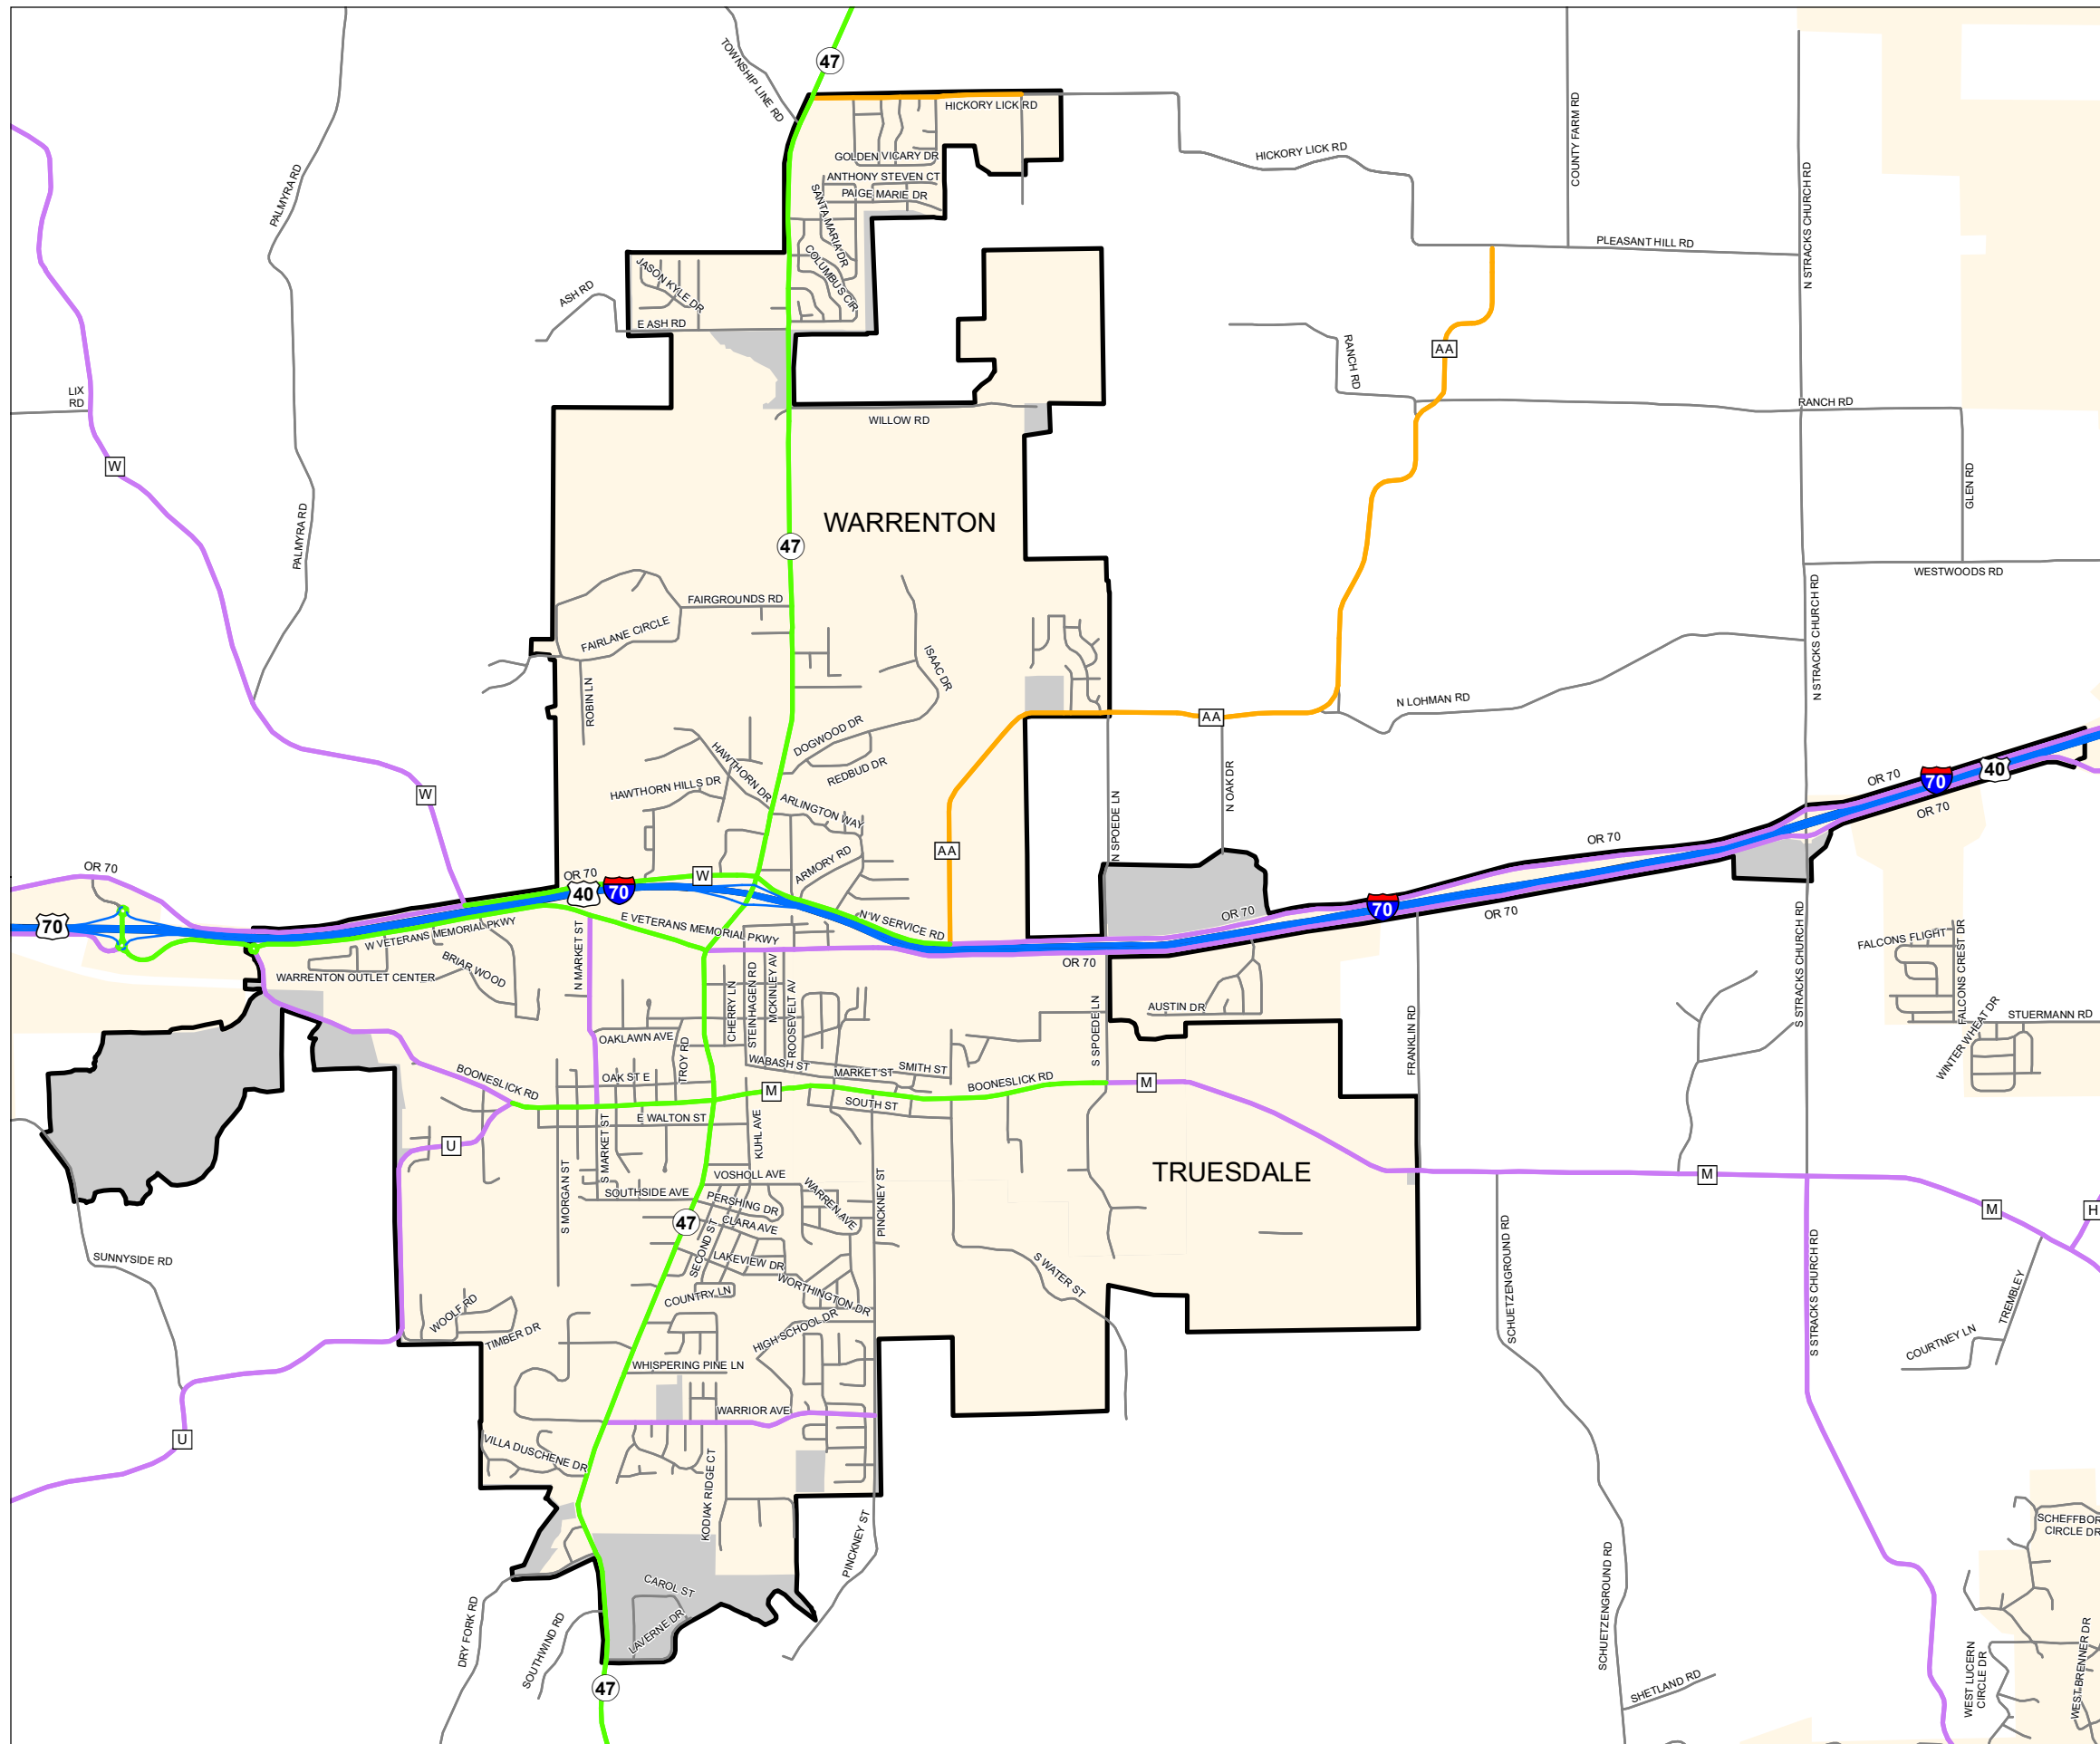

Functional Classification System

WARRENTON

Warren County

Missouri

FUNCTIONAL CLASS	
Interstate	
Other Freeway and Expressway	
Other Principal Arterial	
Minor Arterial	
Major Collector	
Minor Collector	
Local	
CITY	
URBAN AREA	

Federal-Aid highways exclude local roads and rural minor collectors.

Transportation Planning

105 W. Capitol Ave.
Jefferson City, MO 65102
Phone (573) 526-5478
Fax (573) 526-8052

Approved January 10, 2024