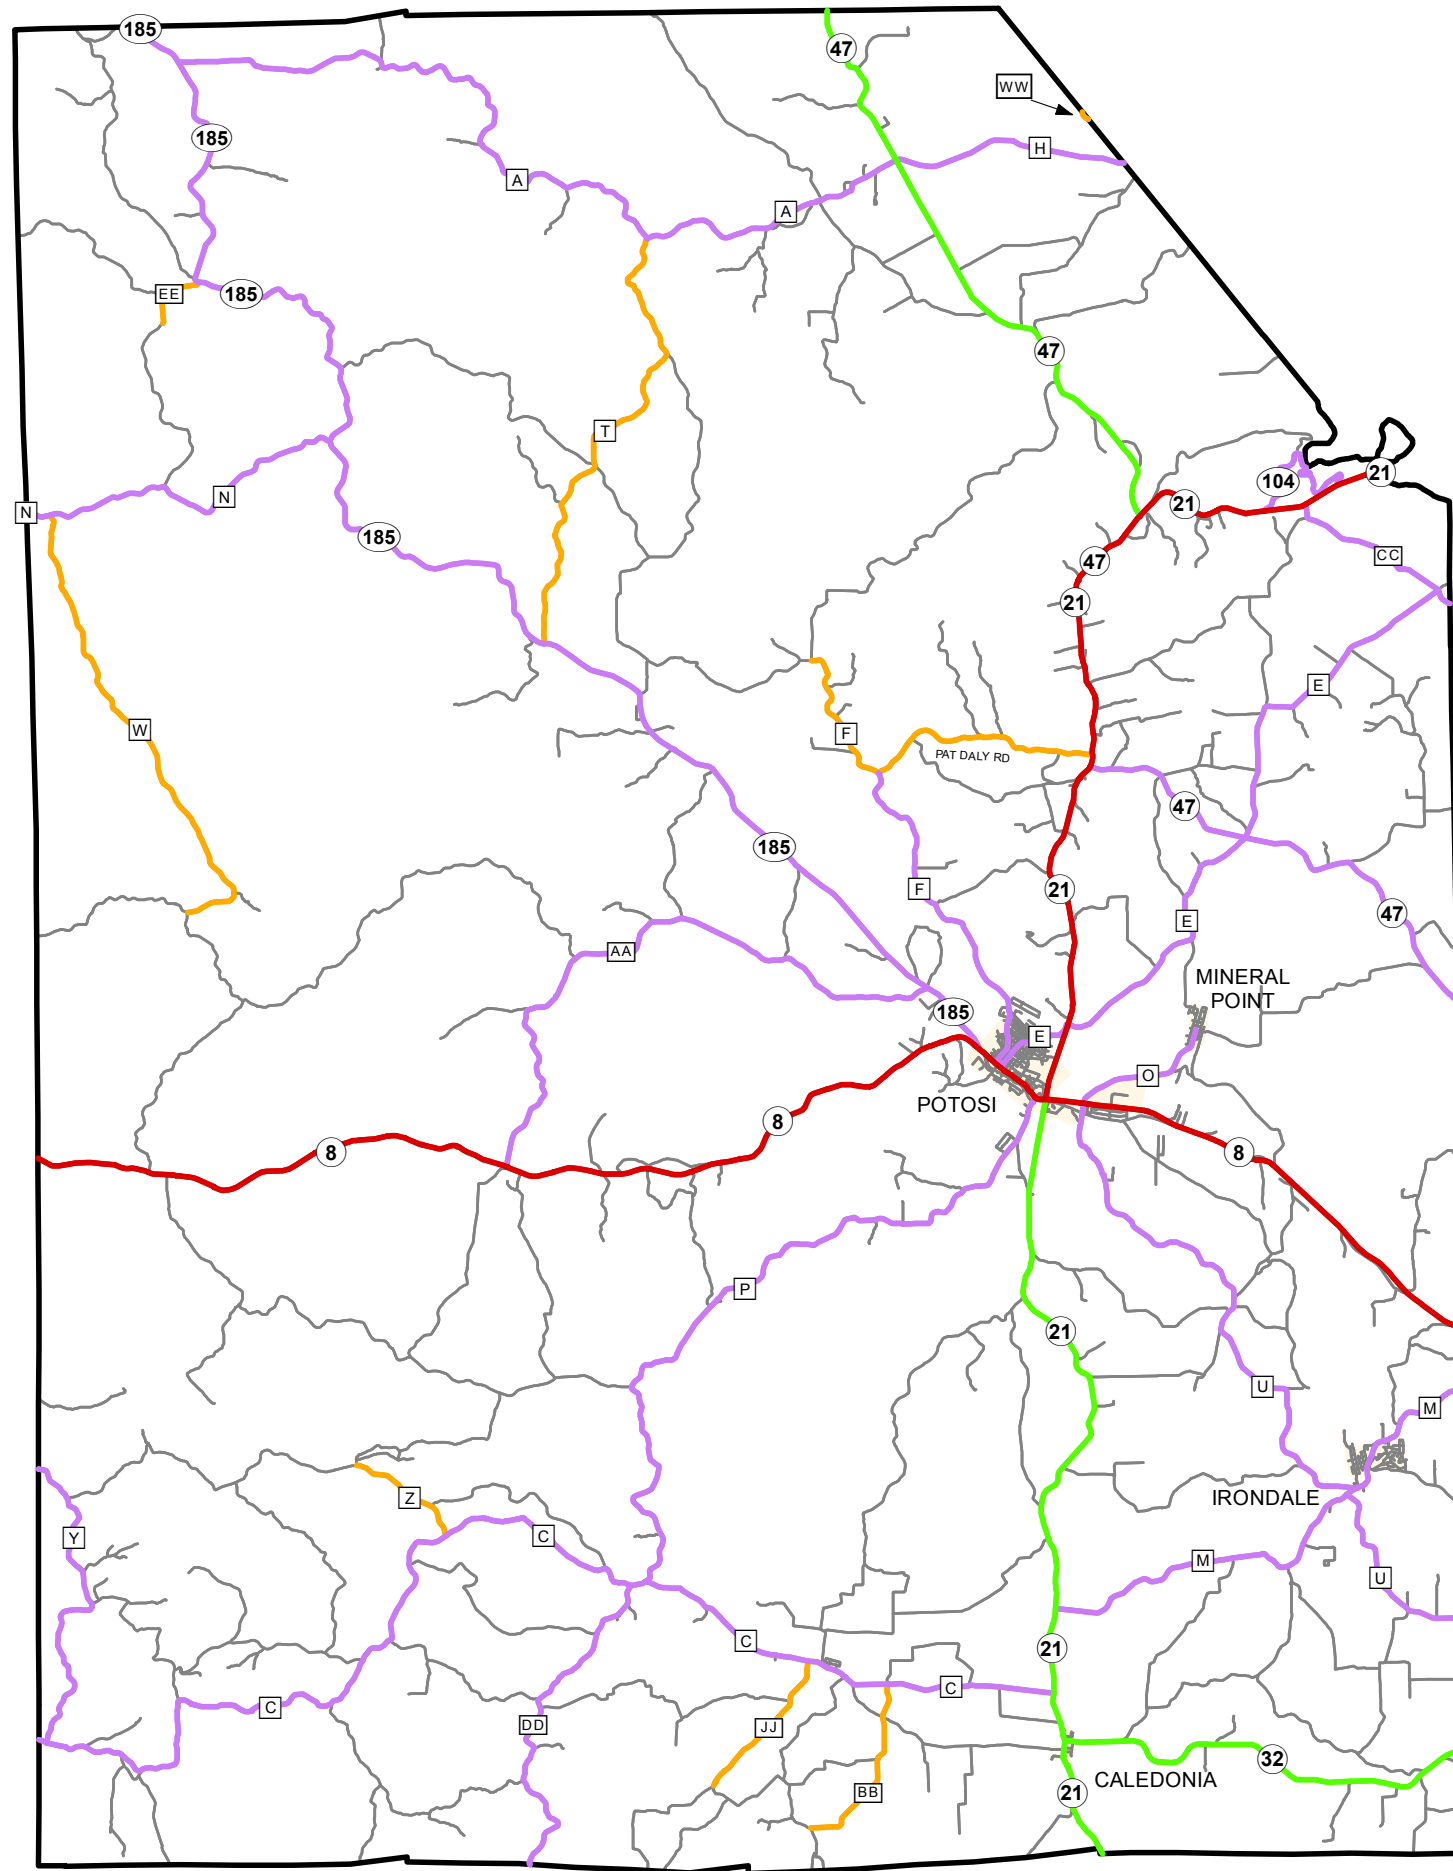

## WASHINGTON COUNTY Missouri

**FUNCTIONAL CLASS**

- Interstate —
- Other Freeway and Expressway —
- Other Principal Arterial —
- Minor Arterial —
- Major Collector —
- Minor Collector —
- Local —

**CITY**

**URBAN AREA**

Federal-Aid highways exclude local roads and rural minor collectors.

**Transportation Planning**  
 105 W. Capitol Ave.  
 Jefferson City, MO 65102  
 Phone (573) 526-5478  
 Fax (573) 526-8052