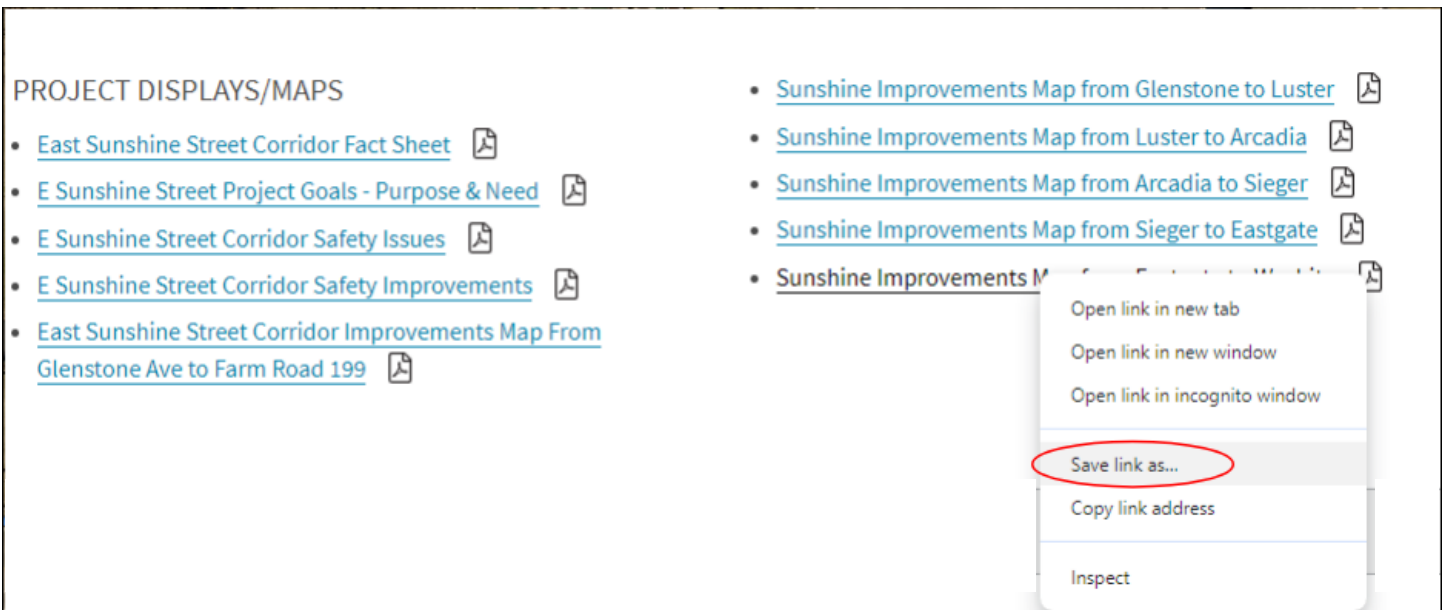

OR, save link as an option by right clicking on the file name and choosing "Save link as..."