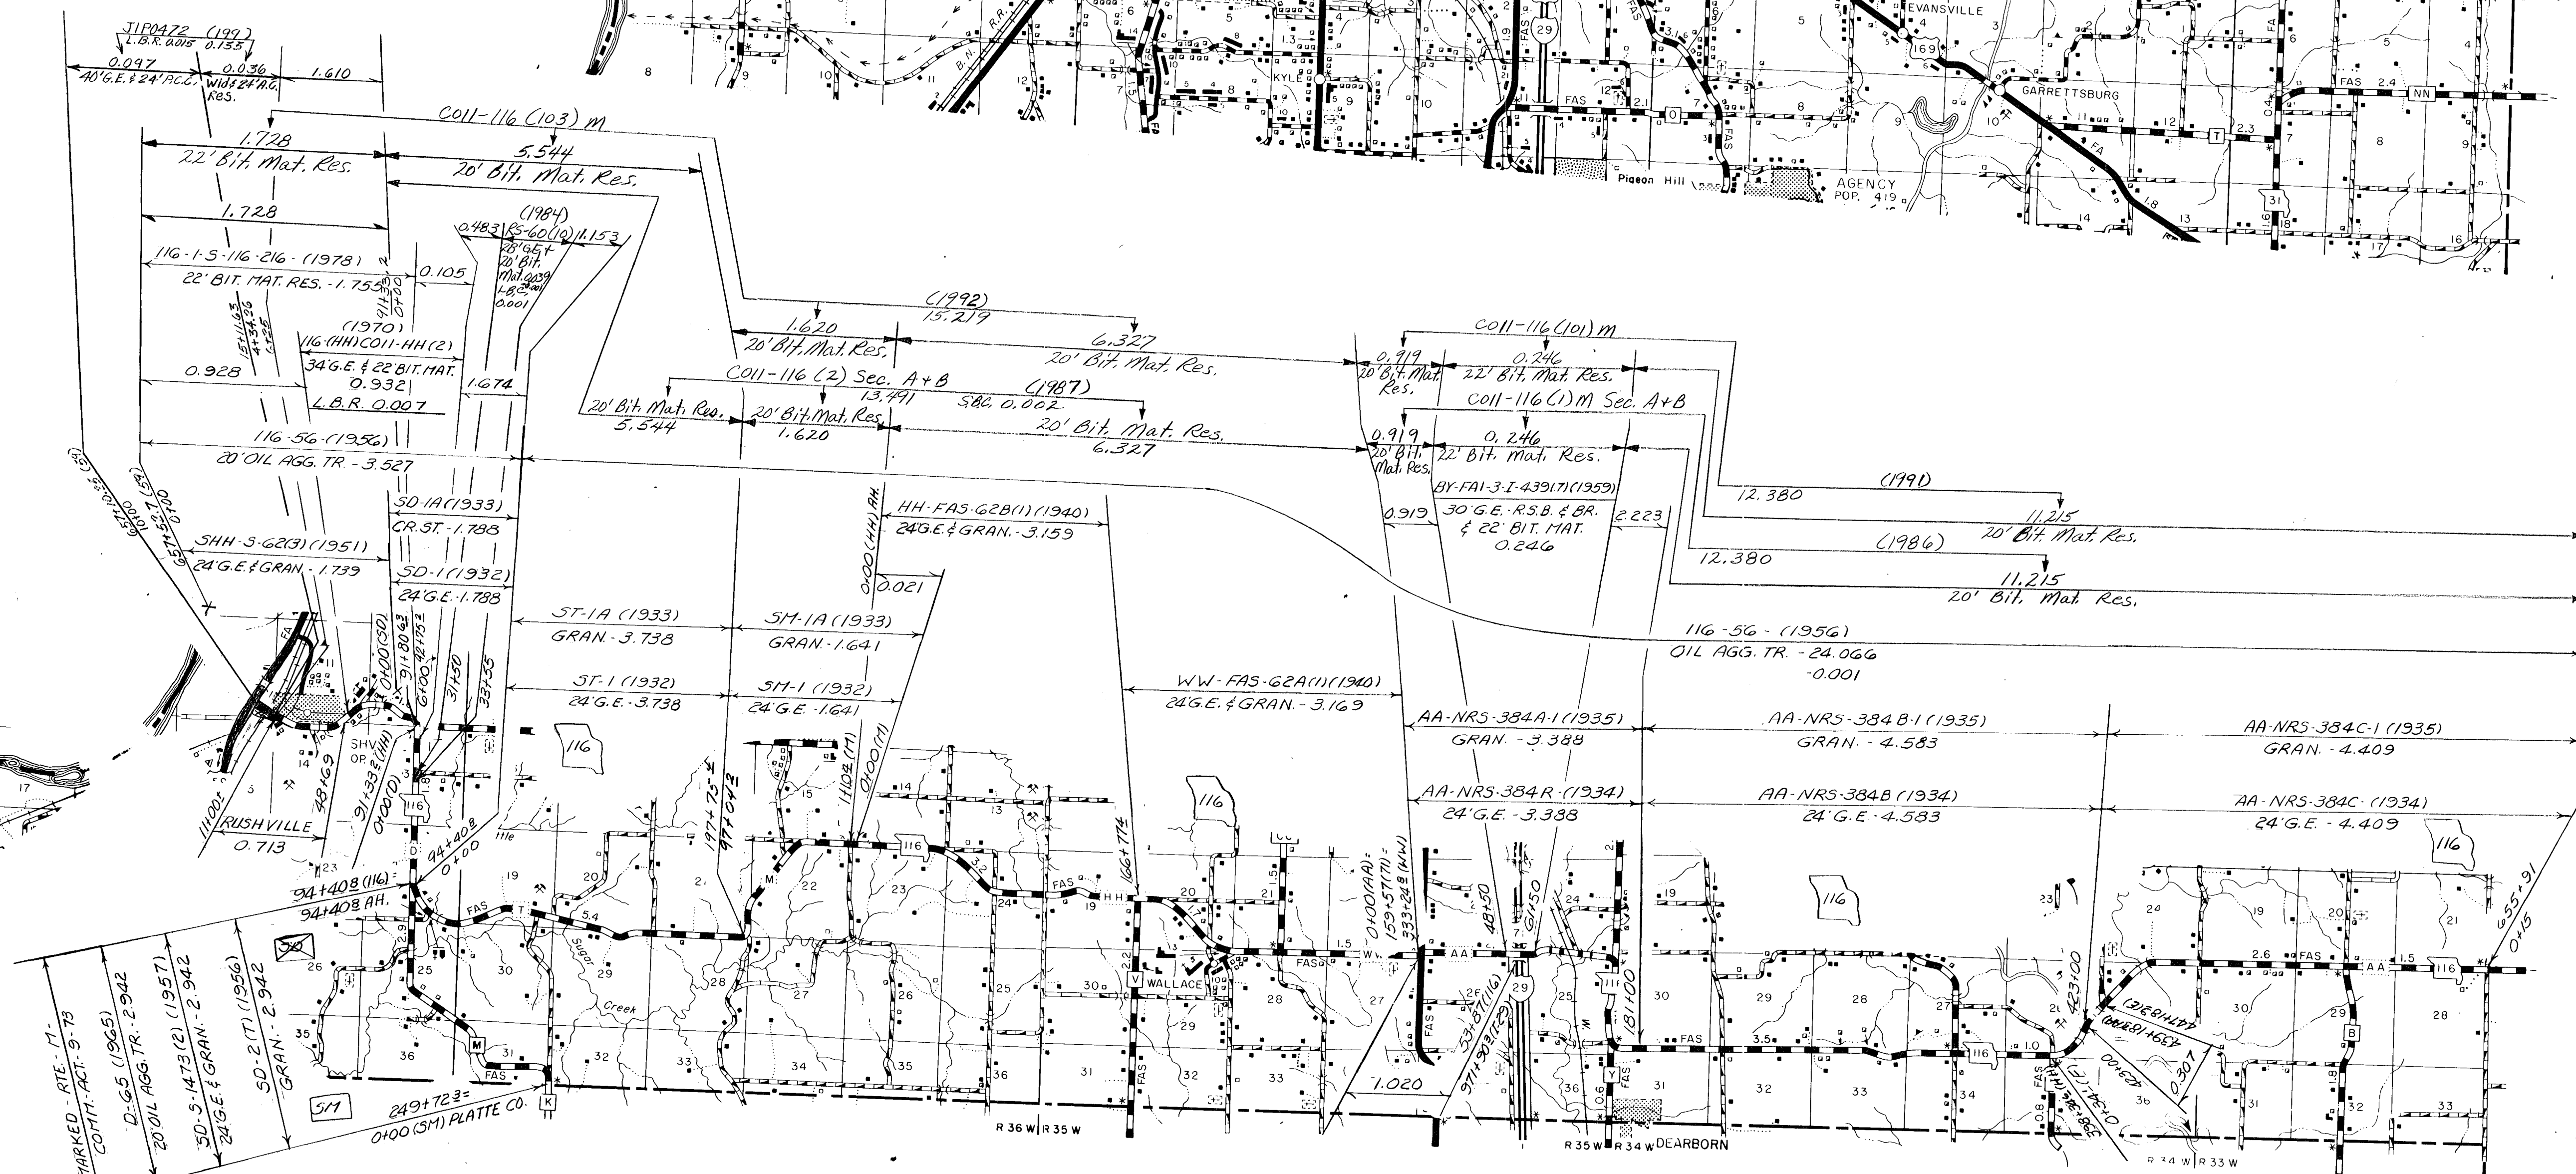

ROUTE:
29

ROUTE 59

ROUTES:
 36
 F
 B

T 58 N
T 57 N

T 57 N
T 56 N

ROUTES:
116 (D-T-AA-HH-WW)
M
N
AC

ROUTES:
169
169 SPUR

ROUTES:
229
E
P

ROUTES:
371
138
A
138 SPUR

BUCHANAN

SHEET 11 OF 14

ROUTES:
 C
 O
 Z
 YY
 OLD OO
 OLD OO SPUR