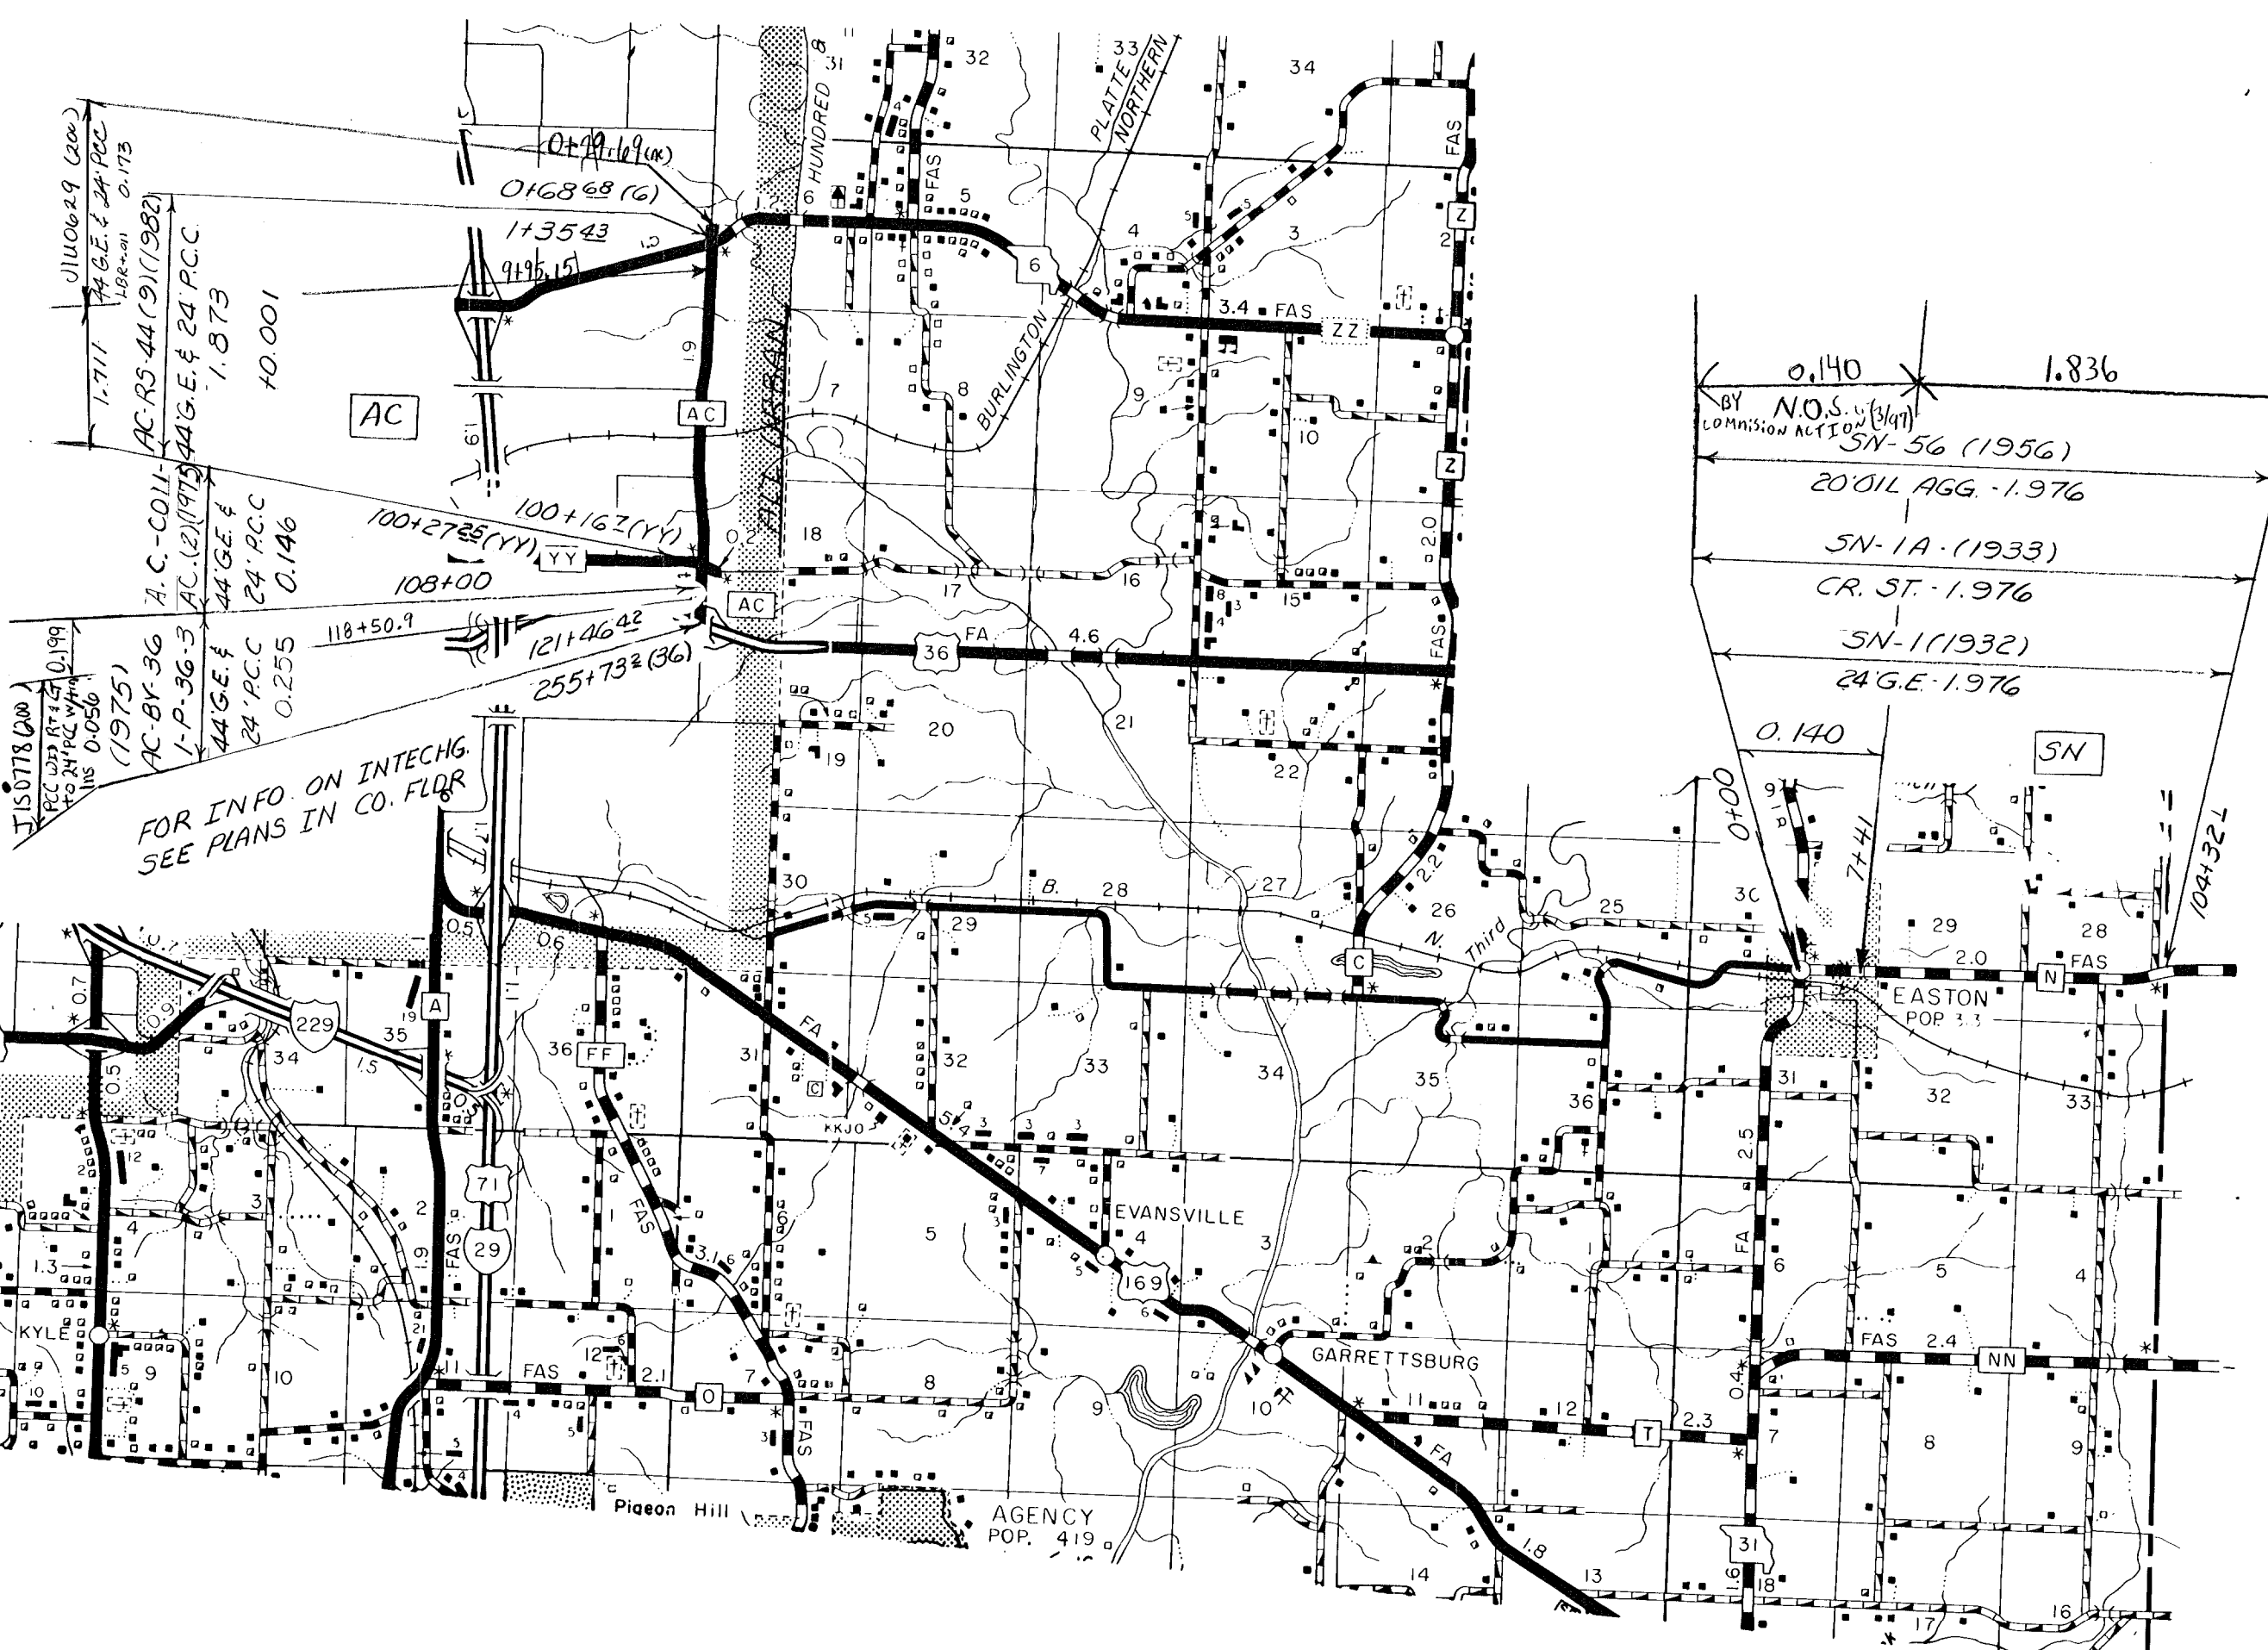

ROUTE:
29

ROUTE 59

ROUTES:
 36
 F
 B

T 58 N
T 57 N

T 57 N
T 56 N

ROUTES:
116 (D-T-AA-HH-WW)
M
N
AC

ROUTES:
169
169 SPUR

ROUTES:
229
E
P

ROUTES:
371
138
A
138 SPUR

BUCHANAN

SHEET 11 OF 14

ROUTES:
 C
 O
 Z
 YY
 OLD OO
 OLD OO SPUR