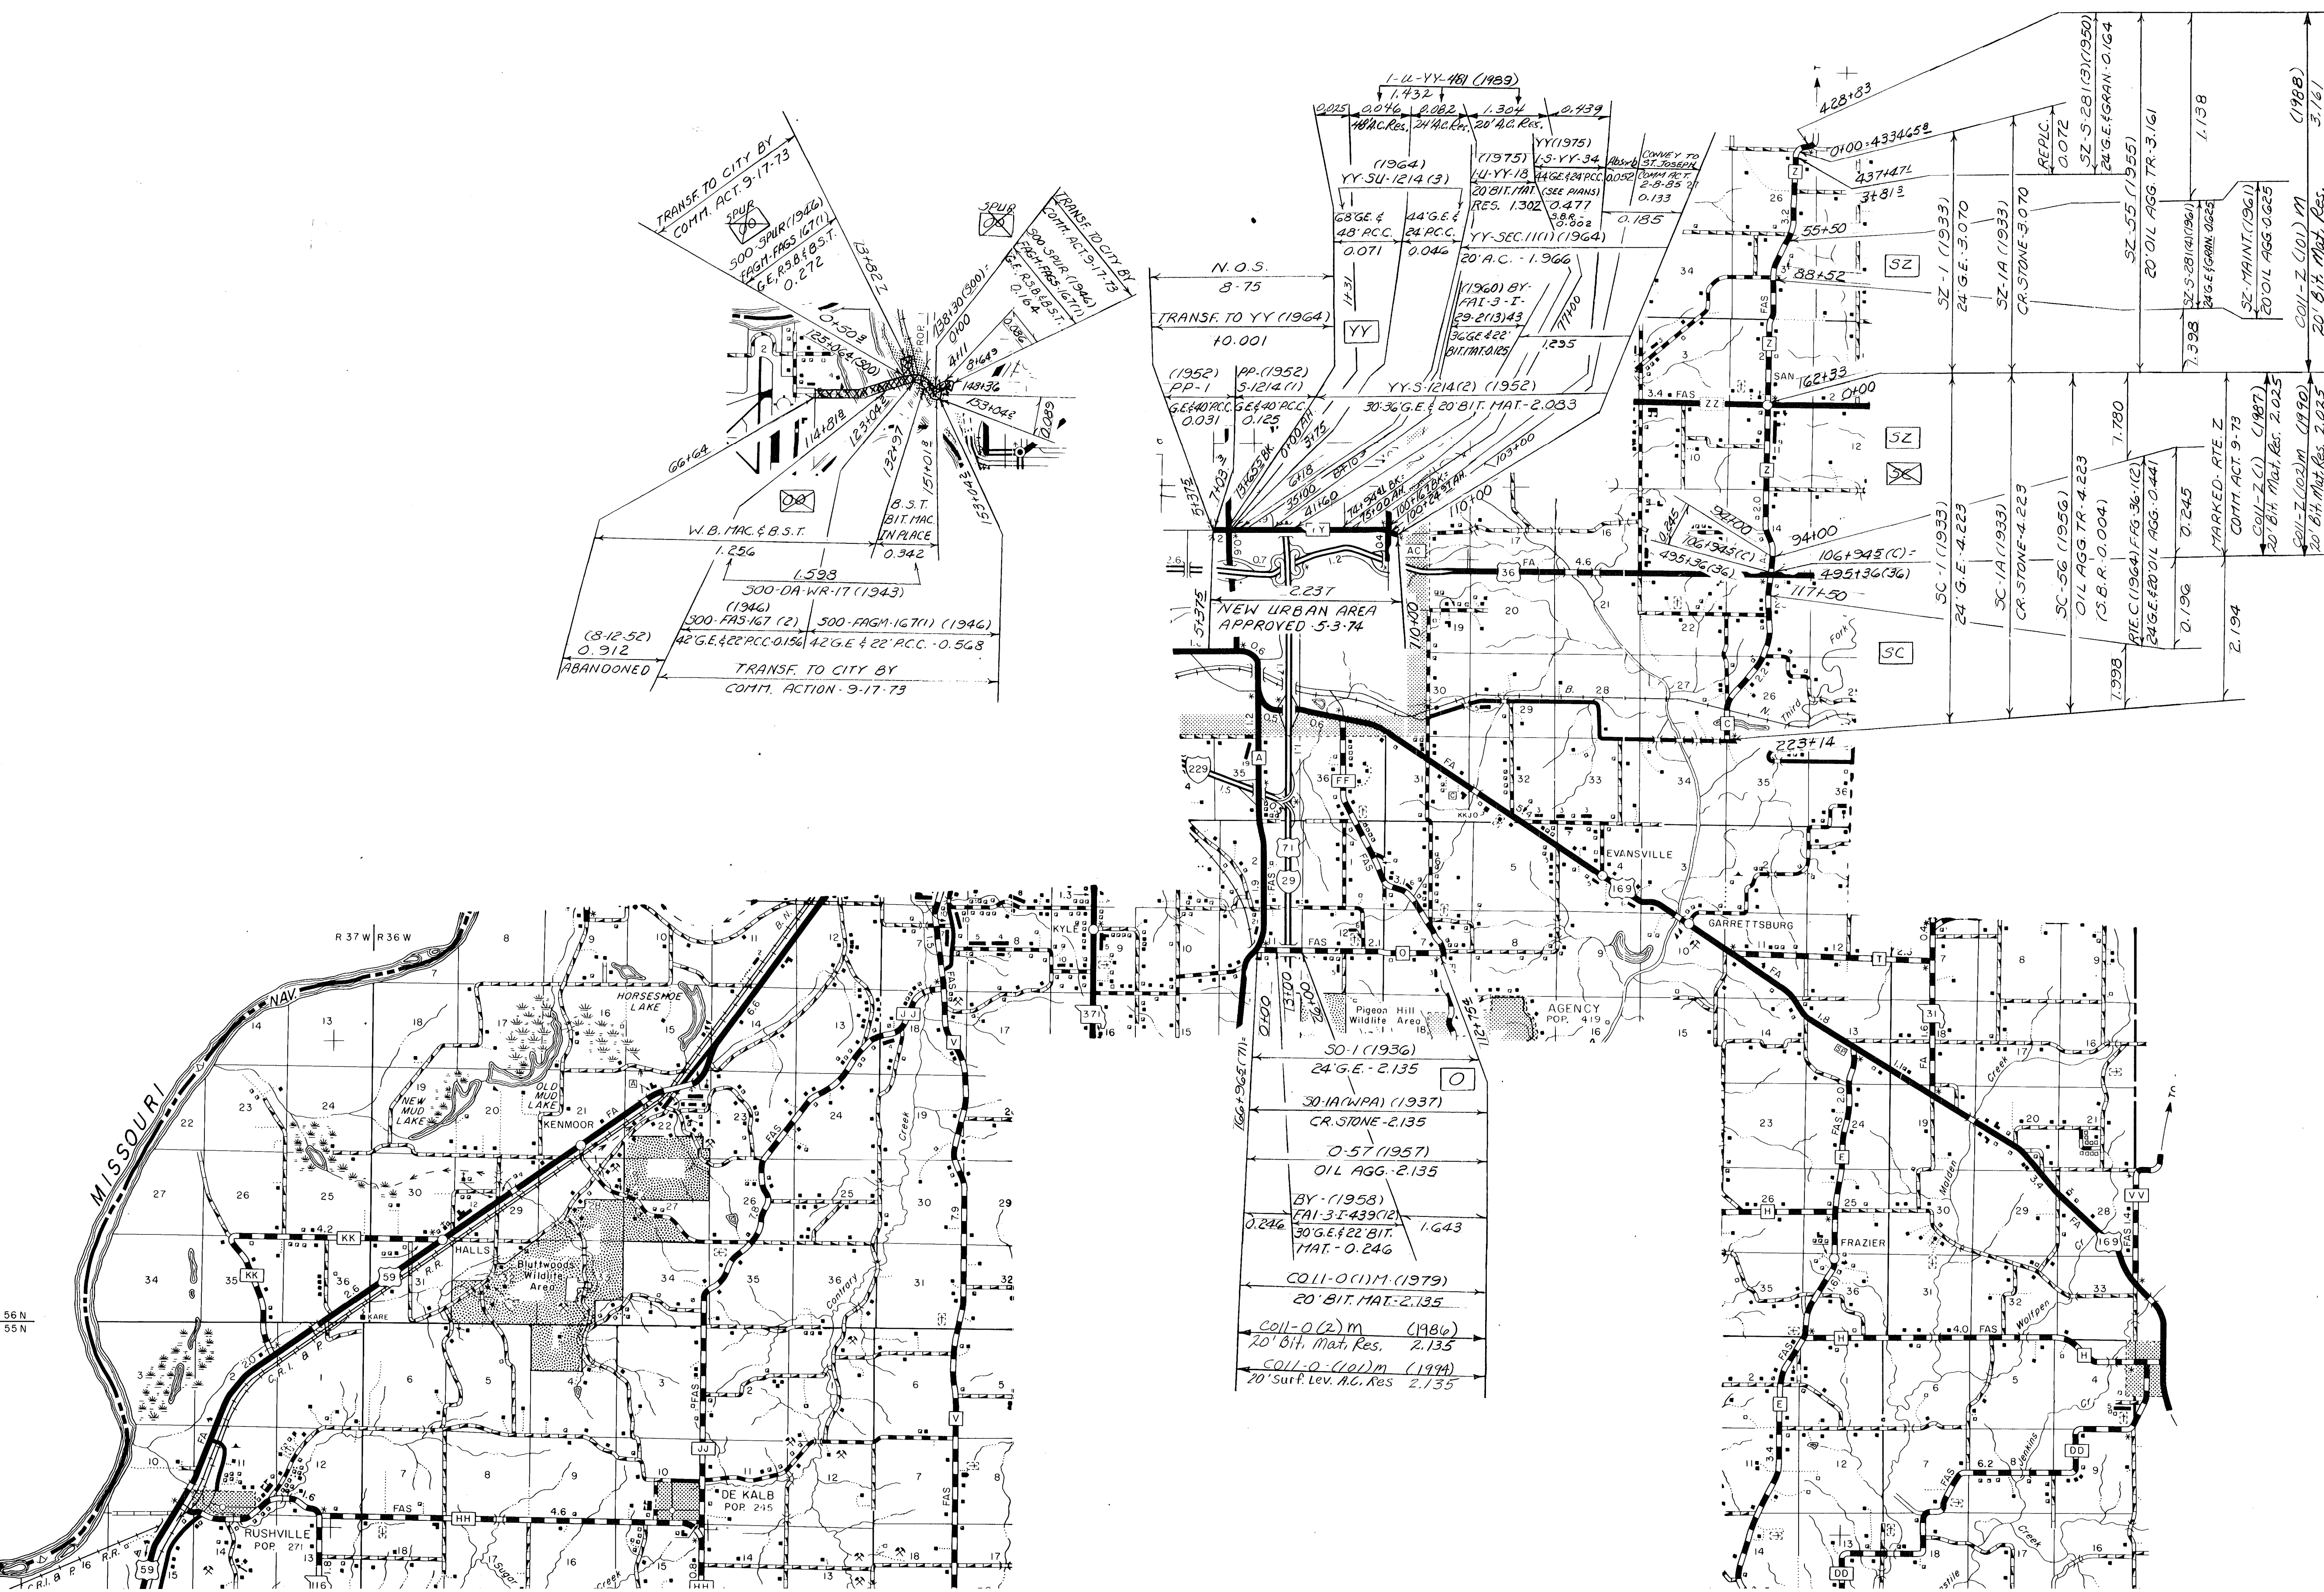

ROUTE:
29

ROUTE 59

ROUTES:
 36
 F
 B

T 58 N
T 57 N

T 57 N
T 56 N

ROUTES:
116 (D-T-AA-HH-WW)
M
N
AC

ROUTES:
169
169 SPUR

ROUTES:
229
E
P

ROUTES:
371
138
A
138 SPUR

BUCHANAN

SHEET 11 OF 14

ROUTES:
 C
 O
 Z
 YY
 OLD OO
 OLD OO SPUR