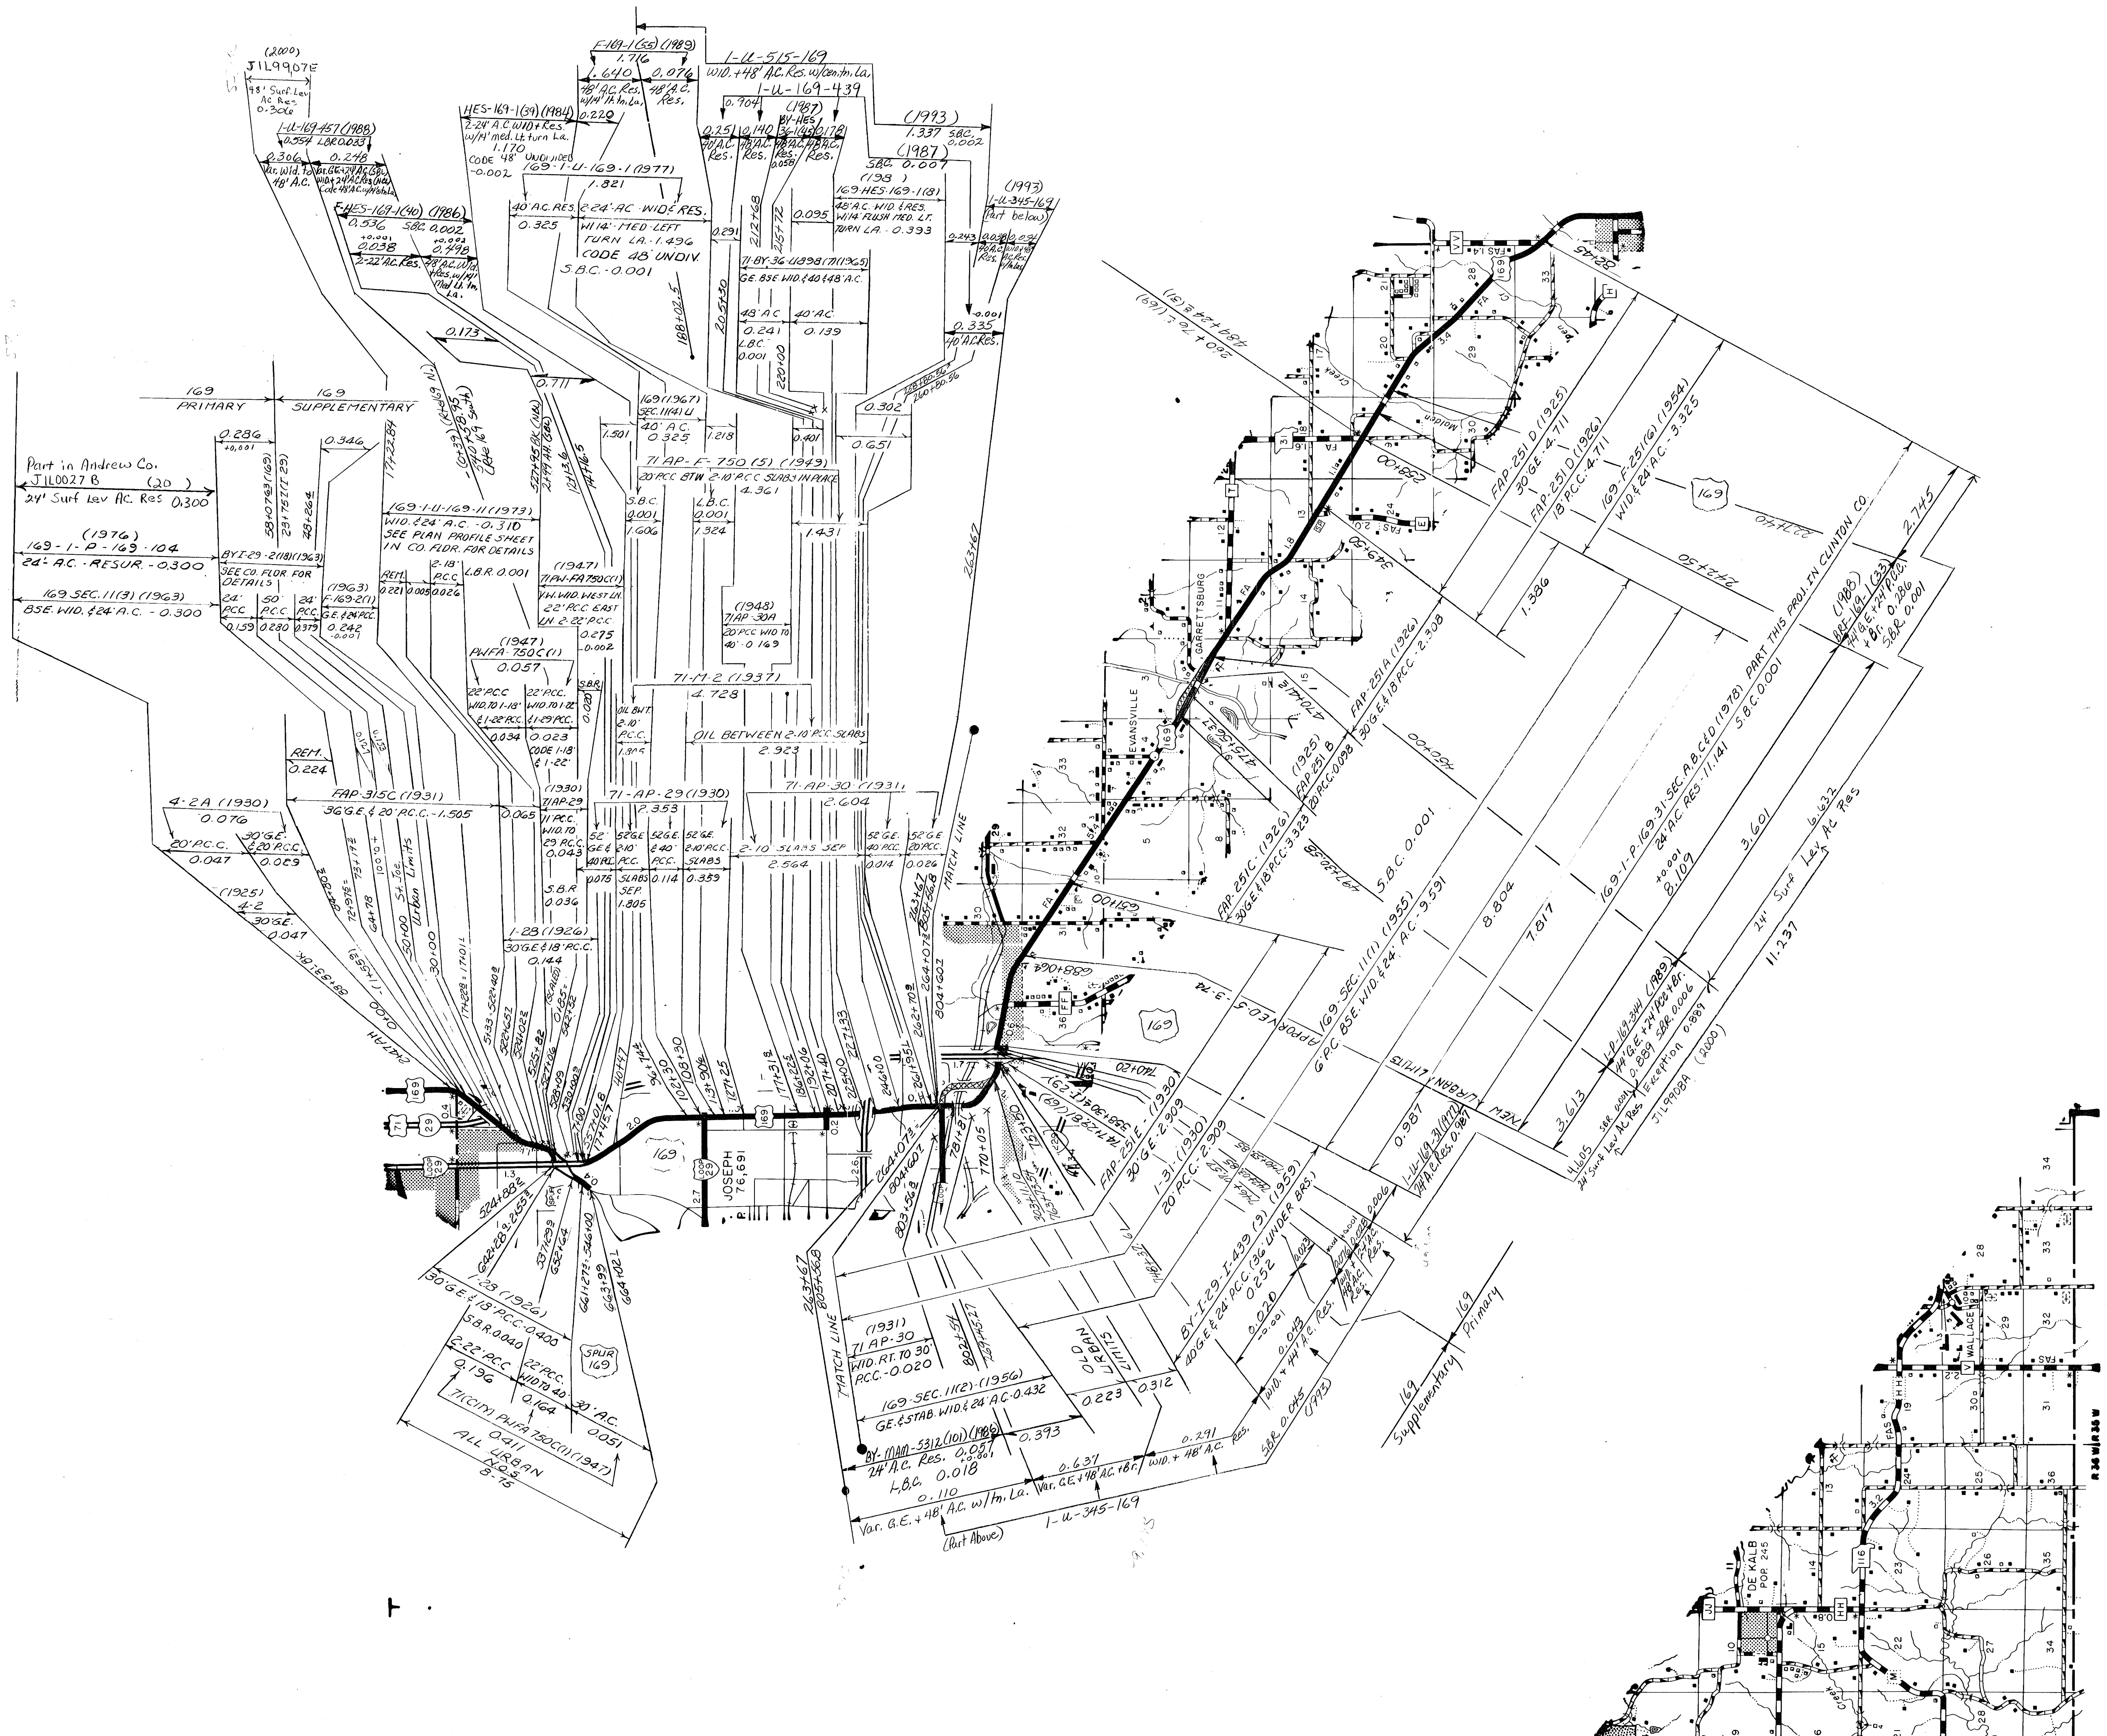

ROUTE:
29

ROUTE 59

ROUTES:
 36
 F
 B

T 58 N
T 57 N

T 57 N
T 56 N

ROUTES:
116 (D-T-AA-HH-WW)
M
N
AC

ROUTES:
169
169 SPUR

ROUTES:
229
E
P

ROUTES:
371
138
A
138 SPUR

BUCHANAN

SHEET 11 OF 14

ROUTES:
 C
 O
 Z
 YY
 OLD OO
 OLD OO SPUR