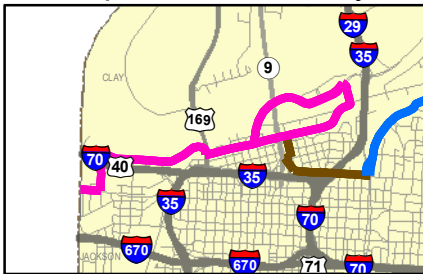

- █ BLOOMFIELD STARS AND STRIPES
- █ CLIFF DRIVE
- █ CLIFF DRIVE CONNECTION
- █ CROWLEY'S RIDGE PARKWAY
- █ LITTLE DIXIE HIGHWAY OF THE GREAT RIVER ROAD
- █ MISSOURI HISTORIC ROUTE 66
- █ OLD TRAILS ROAD
- █ OZARK MOUNTAIN PARKWAY
- █ OZARK MOUNTAIN HIGH ROAD
- █ OZARK RUN
- █ SHOW ME SANTA FE TRAILS
- █ SPIRIT OF KANSAS CITY
- █ Federal Designated Scenic Byways

- Urban Areas
- County

Spirit of Kansas City

Cliff Drive